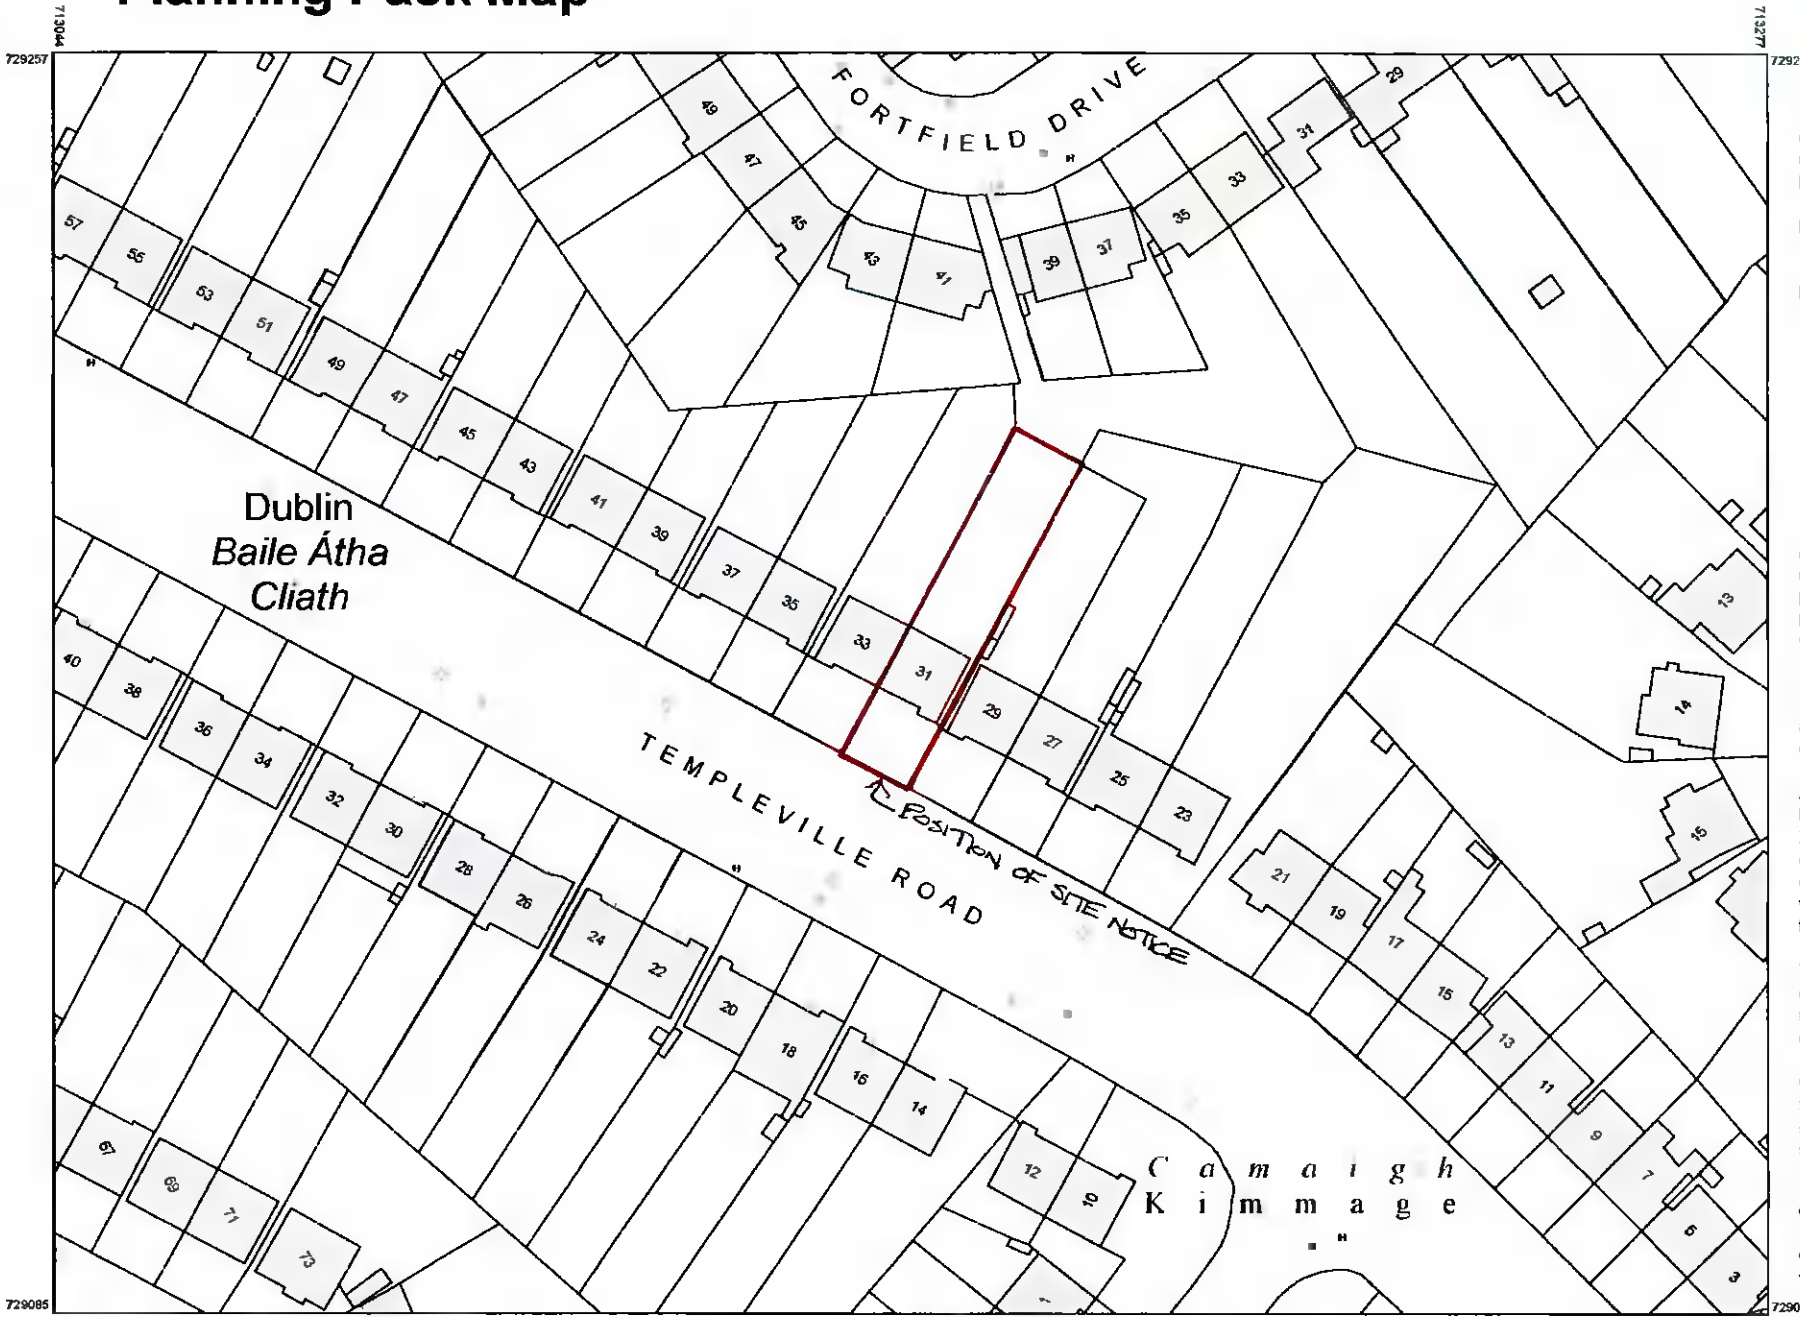

Planning Pack Map

CENTRE COORDINATES:
ITM 713161,729171

PUBLISHED: 15/03/2022
ORDER NO.: 50256648_1
MAP SERIES: 1:1,000
MAP SHEETS: 3328-22

COMPILED AND PUBLISHED BY:
Ordnance Survey Ireland,
Phoenix Park,
Dublin 8,
Ireland.

The representation on this map
of a road, track or footpath
is not evidence of the existence
of a right of way.

Ordnance Survey maps
never show legal property
boundaries, nor do they
show ownership of
physical features

© Suirbhéireacht Ordanáis Éireann,
2022
© Ordnance Survey Ireland, 2022
www.osi.ie/copyright

OUTPUT SCALE: 1:1,000

CAPTURE RESOLUTION:
The map objects are only accurate to the
resolution at which they were captured.
Output scale is not indicative of data capture scale.
Further information is available at
<http://www.osi.ie>, search 'Capture Resolution'