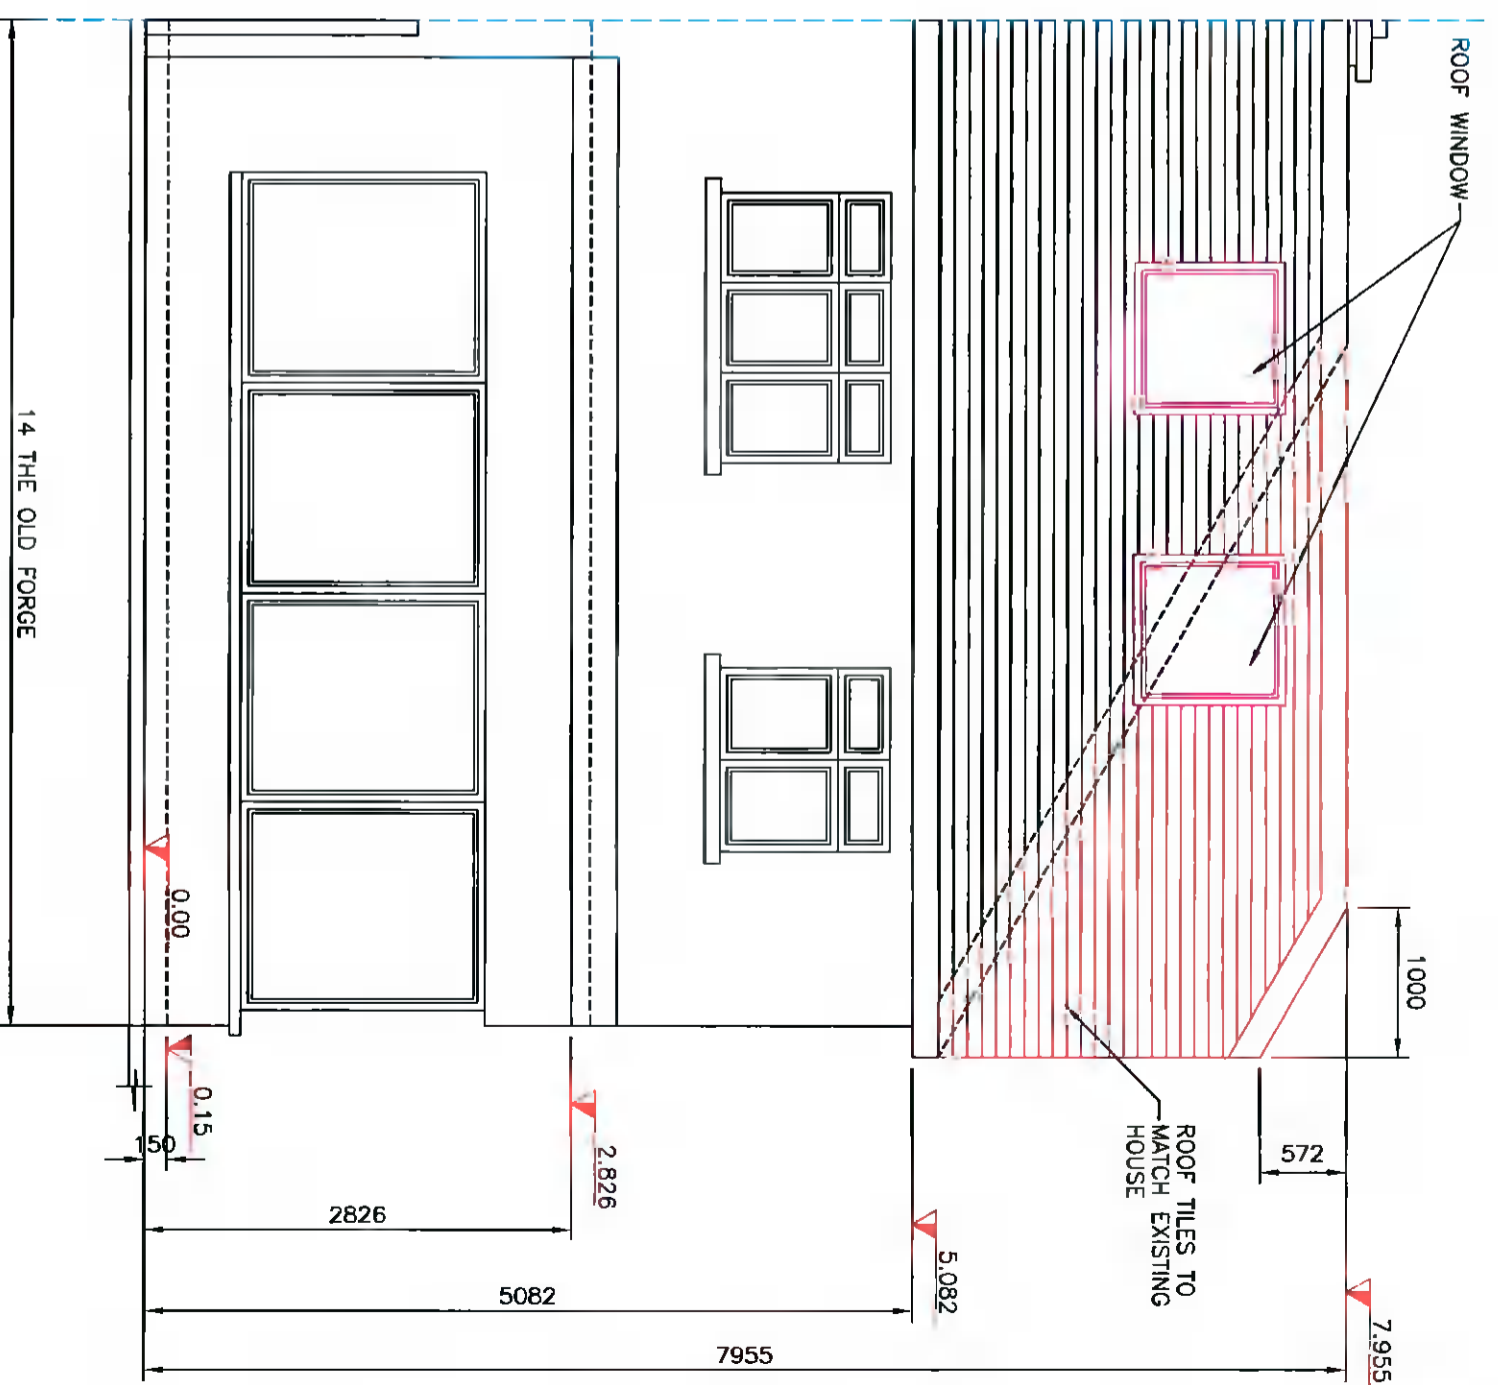

PROPOSED FRONT ELEVATION

PROPOSED REAR ELEVATION

The information contained in this email is confidential and must not be divulged to any third party without the written consent of 4bes Design Services.

38 Larkfield Avenue
Lucan
Co. Dublin

No. 14 The Old Forge,
Esker South,
Lucan, Co. Dublin

PROPOSED FRONT AND REAR ELEVATIONS

DRAWN	JOHN FORBES , 38 LARKFIELD AVE. , LUCAN, CO. DUBLIN
DATE	March 2022
SCALE	1:50 @ A3

Neha and Darragh Ryan