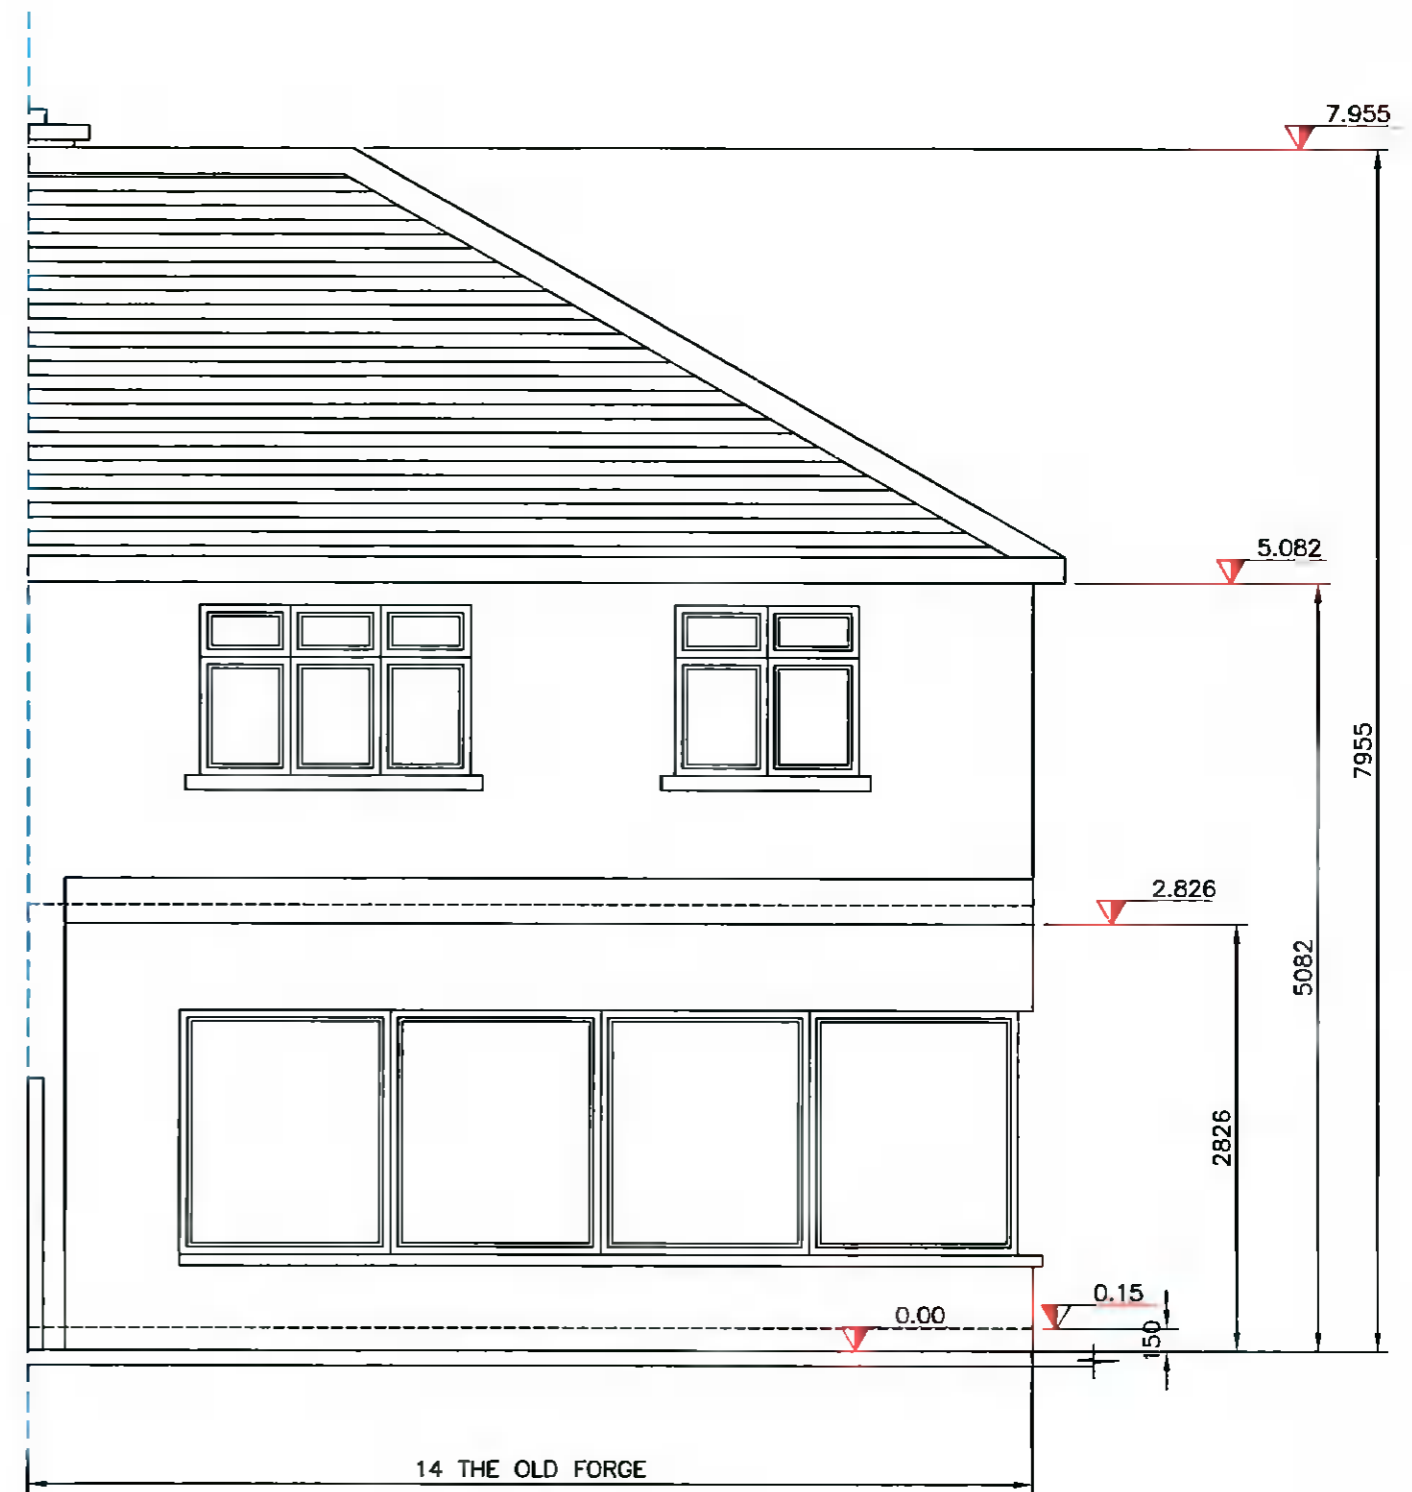

EXISTING FRONT ELEVATION

EXISTING REAR ELEVATION

The information contained in this email is confidential and must not be divulged to any third party without the written consent of 4bes Design Services.

38 Larkfield Avenue
Lucan
Co. Dublin

No.14 The Old Forge,
Esker South,
Lucan, Co. Dublin

**EXISTING FRONT AND REAR
ELEVATIONS**

DRAWN	JOHN FORBES , 38 LARKFIELD AVE. , LUCAN, Co. DUBLIN	
DATE	March 2022	Neha and Darragh Ryan
SCALE	1:50 @ A3	