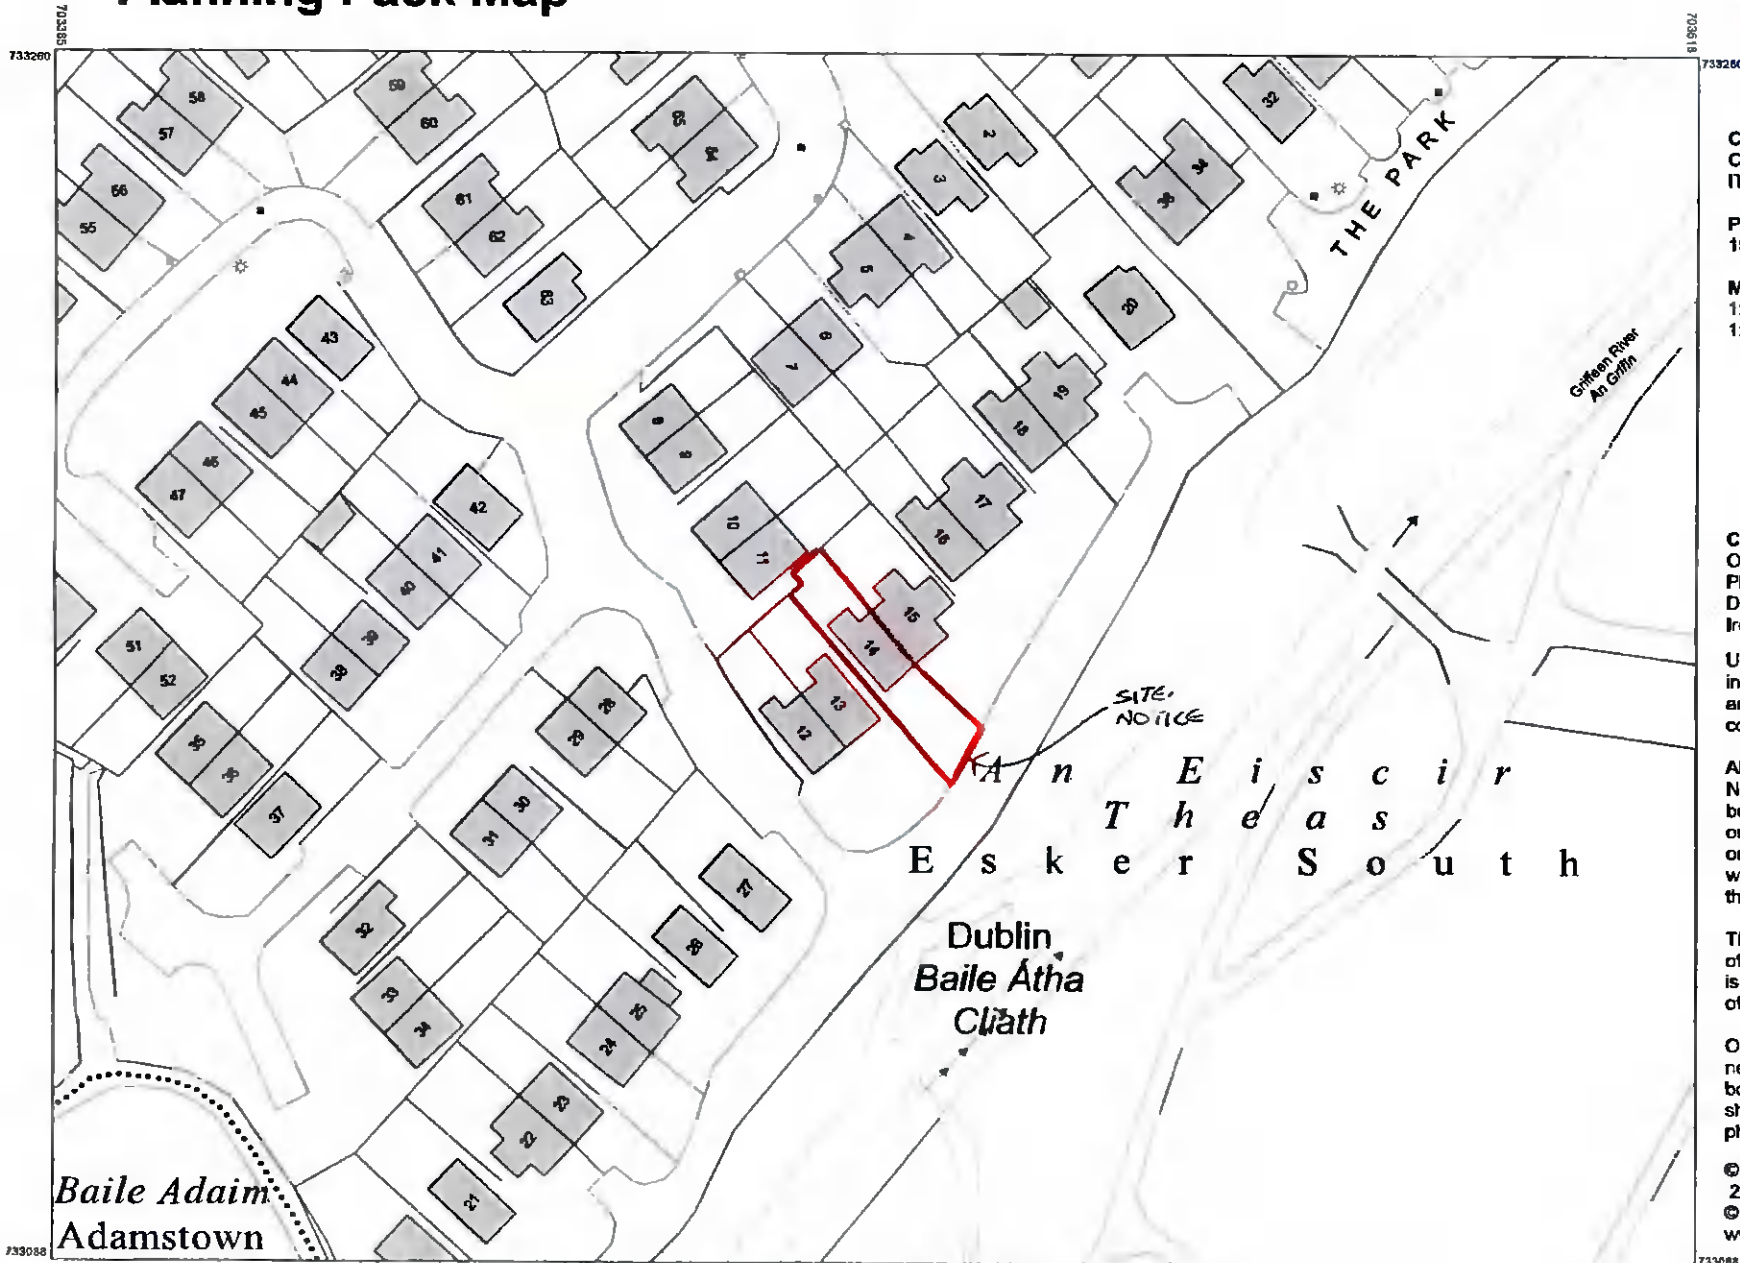

Planning Pack Map

CENTRE COORDINATES:
ITM 703502.733174

PUBLISHED: 15/03/2022
ORDER NO.: 50256576_1

MAP SERIES: 1:1,000
1:2,500
MAP SHEETS: 3260-15
3260-D

COMPILED AND PUBLISHED BY:
Ordnance Survey Ireland,
Phoenix Park,
Dublin 8,
Ireland.

The representation on this map
of a road, track or footpath
is not evidence of the existence
of a right of way.

Ordnance Survey maps
never show legal property
boundaries, nor do they
show ownership of
physical features.