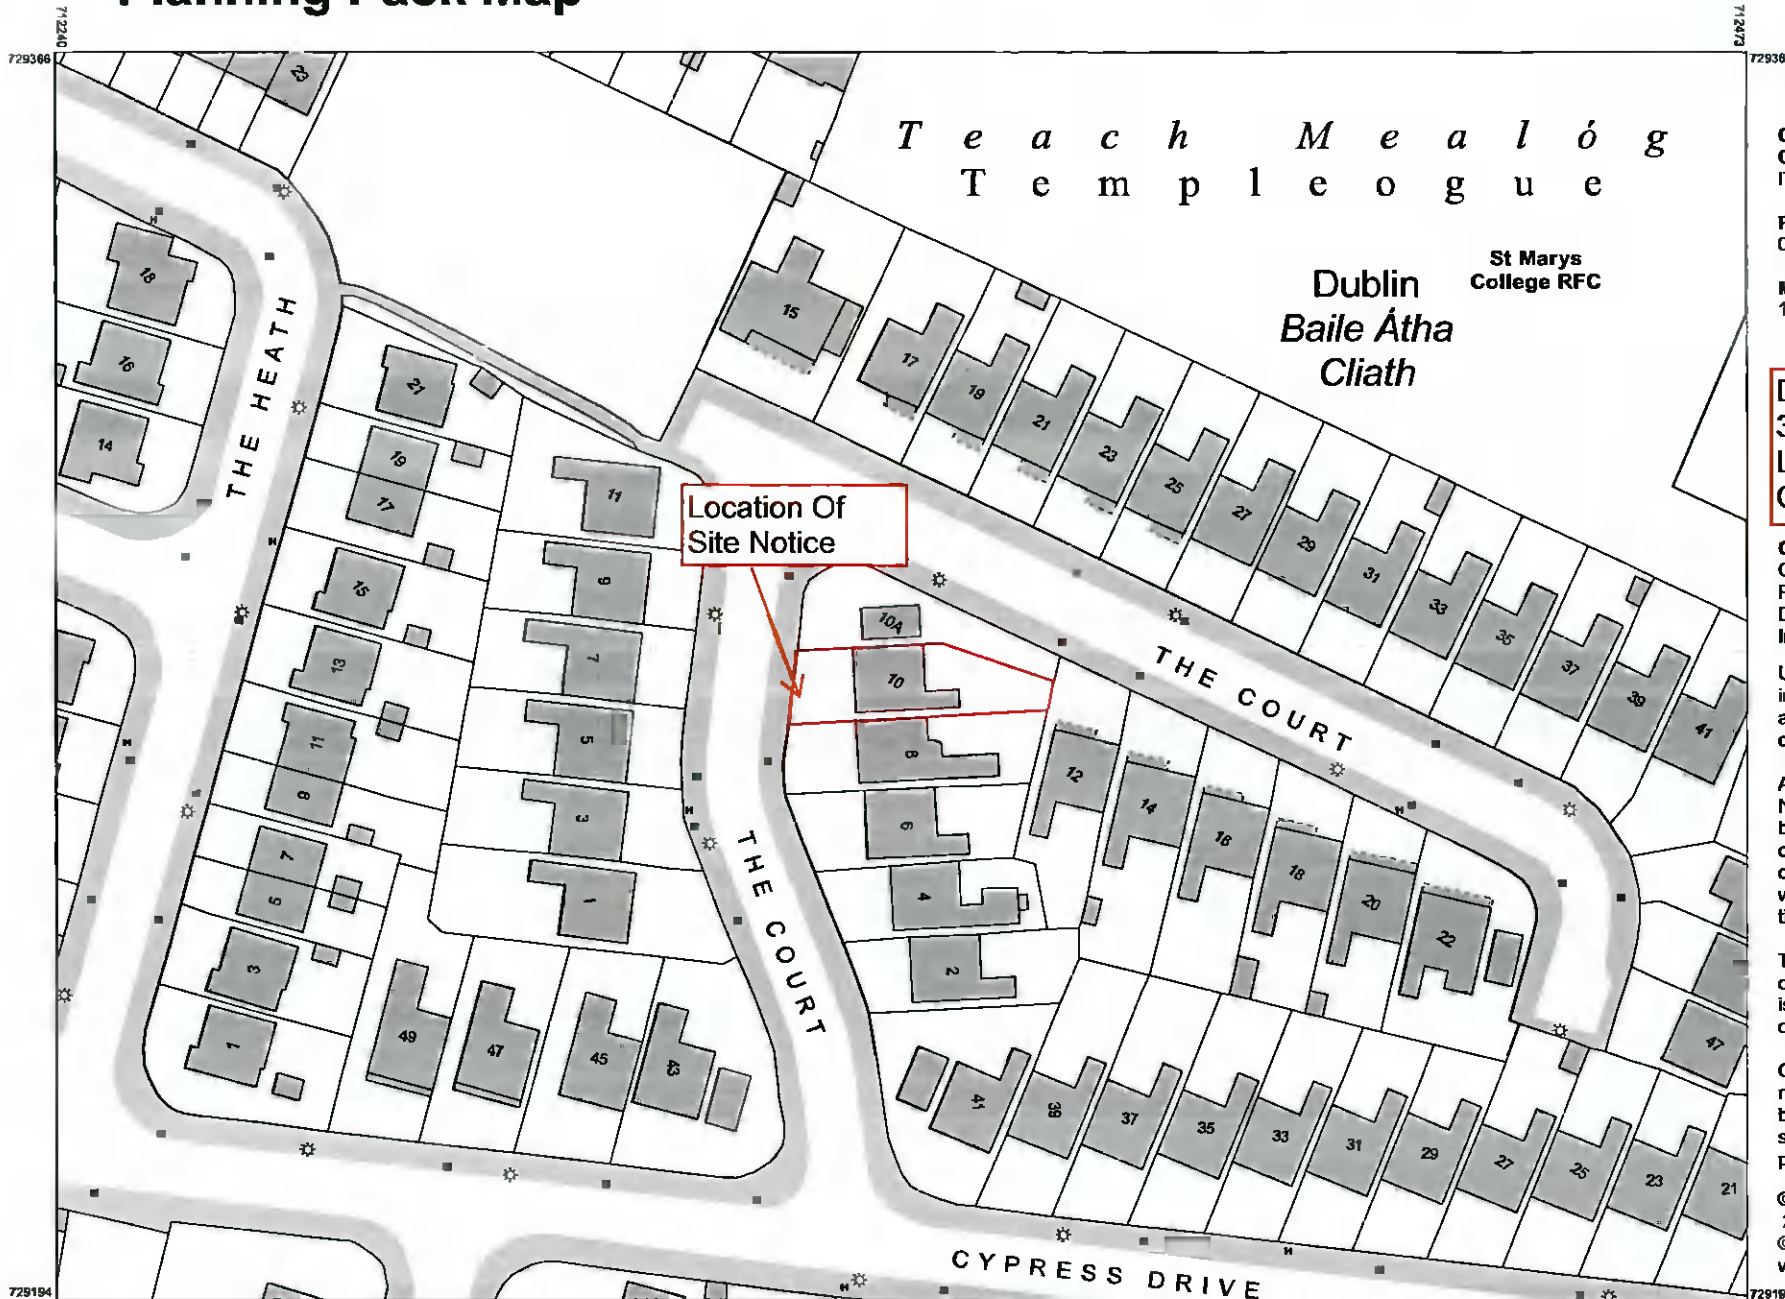

Planning Pack Map

CENTRE COORDINATES:
ITM 712357,729280

PUBLISHED: 08/03/2022
ORDER NO.: 50255218_1

MAP SERIES: 1:1,000
MAP SHEETS: 3328-21

DraftCAD Ltd.
32 Glen Easton Way
Leixlip
Co. Kildare

COMPILED AND PUBLISHED BY:
Ordnance Survey Ireland,
Phoenix Park,
Dublin 8,
Ireland.

Unauthorised reproduction
infringes Ordnance Survey Ireland
and Government of Ireland
copyright.

All rights reserved.
No part of this publication may
be copied, reproduced
or transmitted in any form
or by any means without the prior
written permission of
the copyright owners.

The representation on this map
of a road, track or footpath
is not evidence of the existence
of a right of way.

Ordnance Survey maps
never show legal property
boundaries, nor do they
show ownership of
physical features.

© Suirbhéireacht Ordánais Éireann,
2022
© Ordnance Survey Ireland, 2022
www.osi.ie/copyright

LEGEND:
<http://www.osi.ie>;
search 'Large Scale Legend'

OUTPUT SCALE: 1:1,000

CAPTURE RESOLUTION.
The map objects are only accurate to the
resolution at which they were captured.
Output scale is not indicative of data capture scale.
Further information is available at:
<http://www.osi.ie>; search 'Capture Resolution'