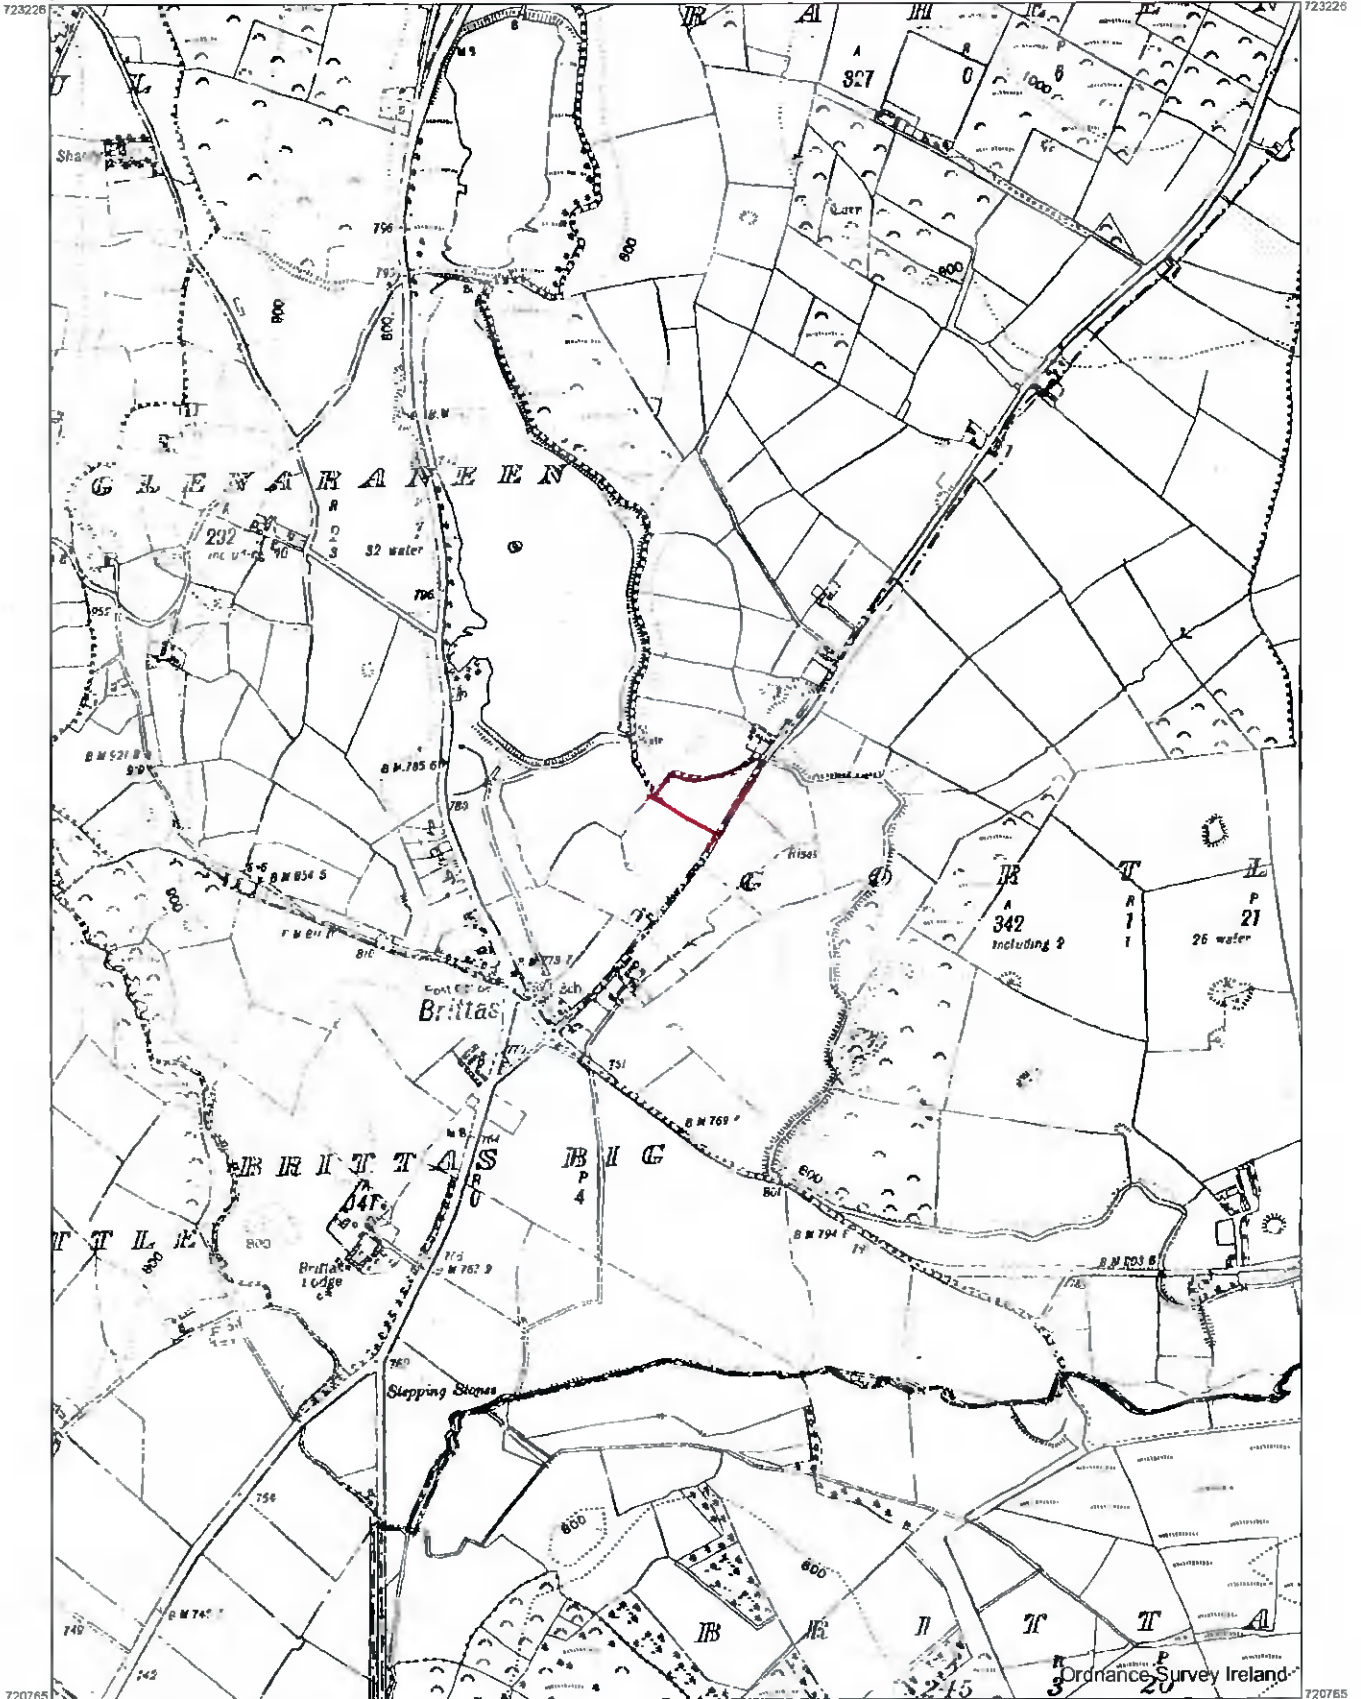

# Site Location Map

DRG REF No JT/04

OUTPUT SCALE: 1 10,560

**CENTRE COORDINATES:**  
ITM 703427.721996

**PUBLISHED:** 23/09/2021  
**ORDER NO.:** 50222011\_1

**MAP SERIES:** 6 Inch Raster  
**MAP SHEETS:** DN024-024A  
6 Inch Raster  
8 Inch Raster

**CAPTURE RESOLUTION:**  
The map objects are only accurate to the resolution at which they were captured. Output scale is not indicative of data capture scale. Further information is available at: <http://www.osi.ie>; search 'Capture Resolution'

Unauthorised reproduction infringes Ordnance Survey Ireland and Government of Ireland copyright.

The representation on this map of a road, track or footpath is not evidence of the existence of a right of way