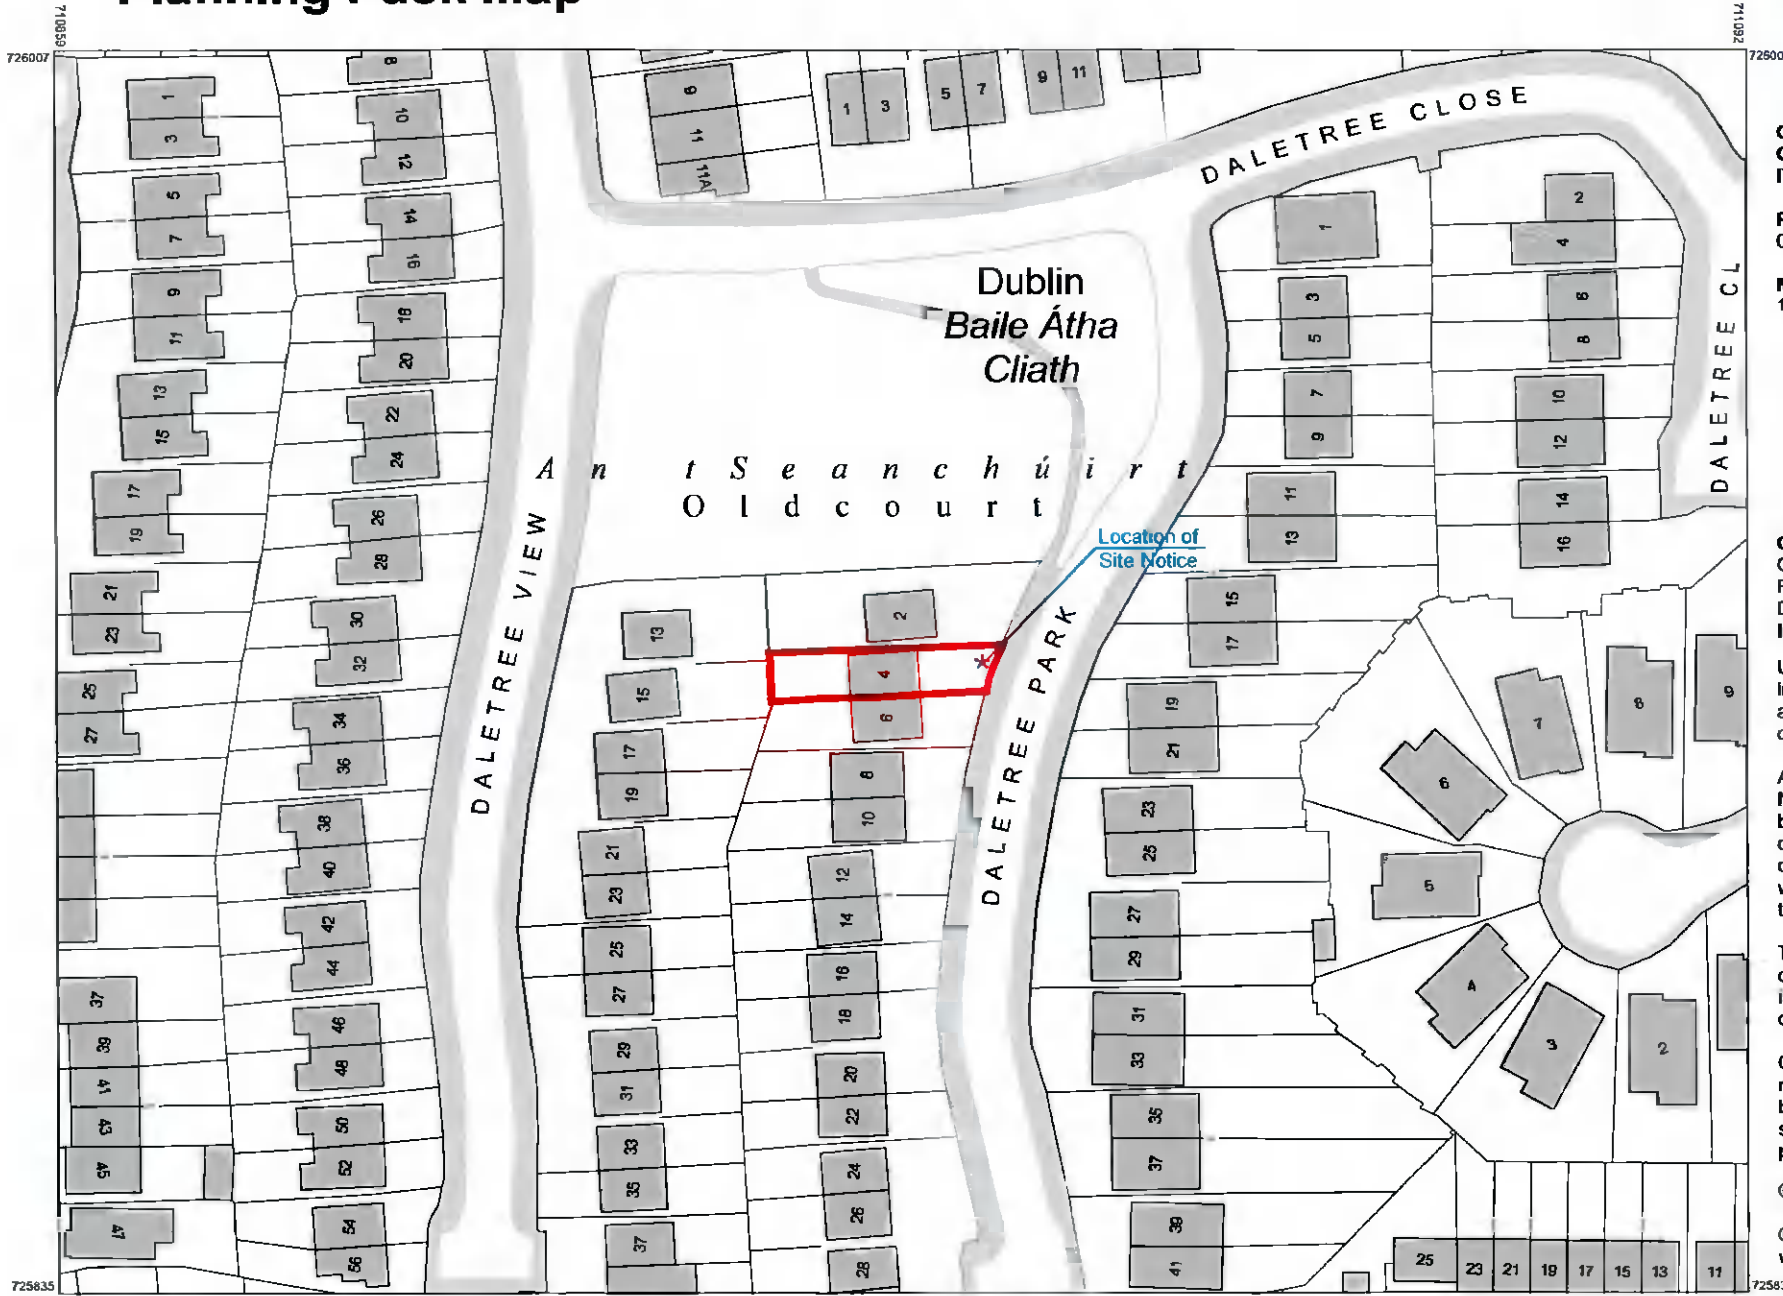

Planning Pack Map

CENTRE COORDINATES:
ITM 710976,725921

PUBLISHED: 08/03/2022
ORDER NO.: 50254956_1

MAP SERIES: 1:2,500
MAP SHEETS: 3453-B

COMPILED AND PUBLISHED BY:
Ordnance Survey Ireland,
Phoenix Park,
Dublin 8,
Ireland.

The representation on this map
of a road, track or footpath
is not evidence of the existence
of a right of way.

Ordnance Survey maps
never show legal property
boundaries, nor do they
show ownership of
physical features.

© Suirbhéireacht Ordnáis Éireann,
2022
© Ordnance Survey Ireland, 2022
www.osi.ie/copyright

LEGEND:
<http://www.osi.ie>
search 'Large Scale Legend'

OUTPUT SCALE: 1:1,000

CAPTURE RESOLUTION:
The map objects are only accurate to the
resolution at which they were captured.
Output scale is not indicative of data capture scale.
Further information is available at:
<http://www.osi.ie/search/CaptureResolution>