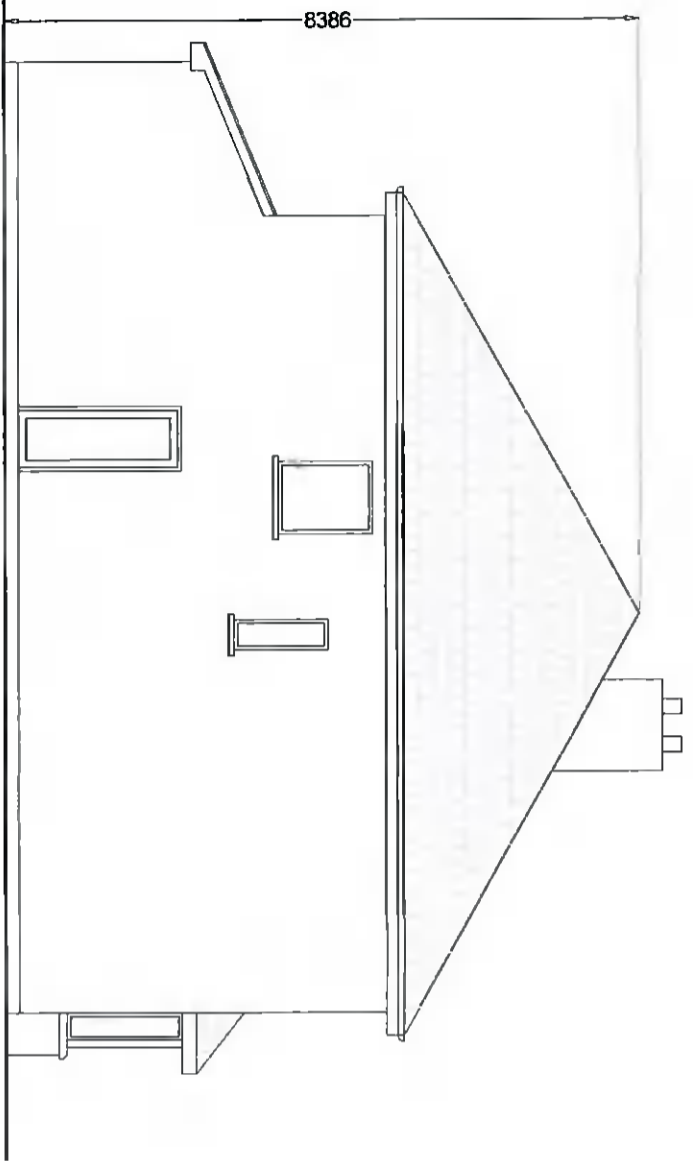

NO. 28 - EXISTING SIDE
ELEVATION

NO. 28 - EXISTING
SECTION A-A

Project Attic Conversion to No 28		74 Lambourn Park, Clonsilla, Dublin 15	
Location Westion Way, Lucan			
Drawing Title Existing Sections / Side Elevation			
Job No 22.10	Draw No -012	Phone 087 2310728	E-Mail dhodesig@gmail.com
Rev Draw	Rev Date	March 2022	
Scale 1:100	Drn db	Date Cwd	