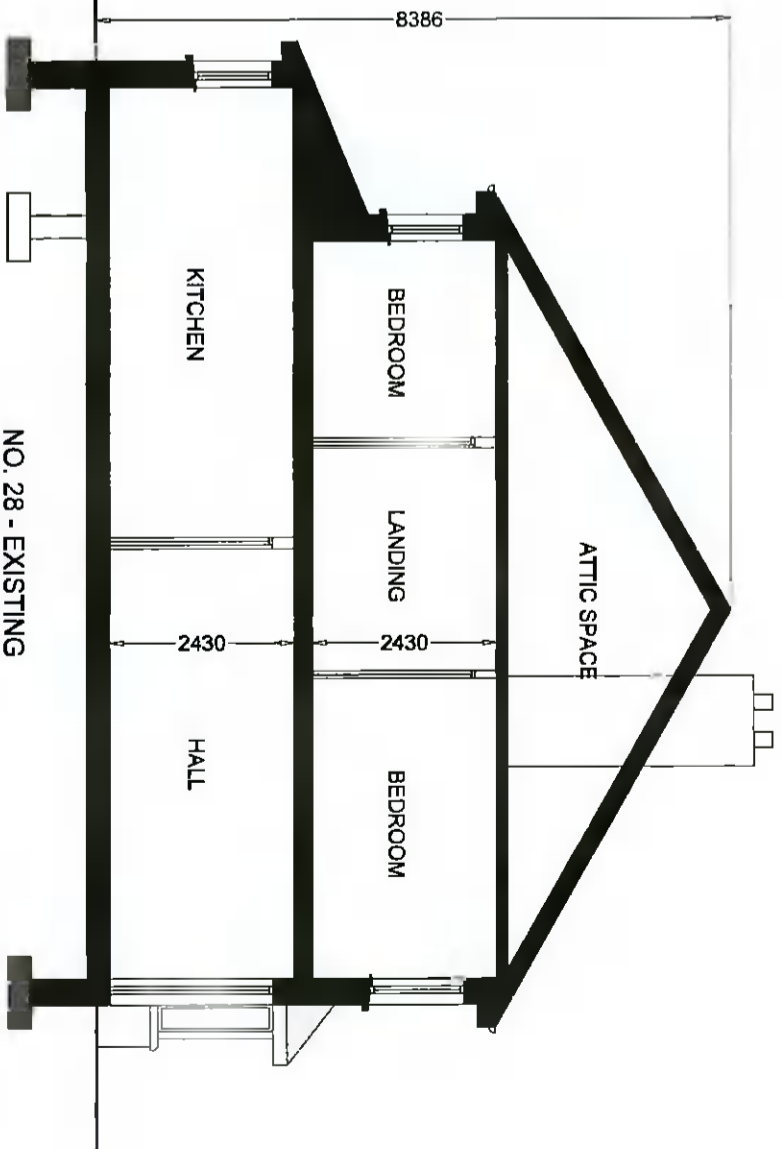

NO. 28 - EXISTING SIDE
ELEVATION

NO. 28 - EXISTING
SECTION A-A

Project Attic Conversion to No 28		74 Lambourn Park, Clonsilla, Dublin 15	
Location Westion Way, Lucan			
Drawing Title Existing Sections / Side Elevation			
Job No 22.10	Draw No -012	Phone 087 2310728	E-Mail dhodesig@gmail.com
Rev Draw	Rev Date	March 2022	
Scale 1:100	Drn db	Date Cwd	