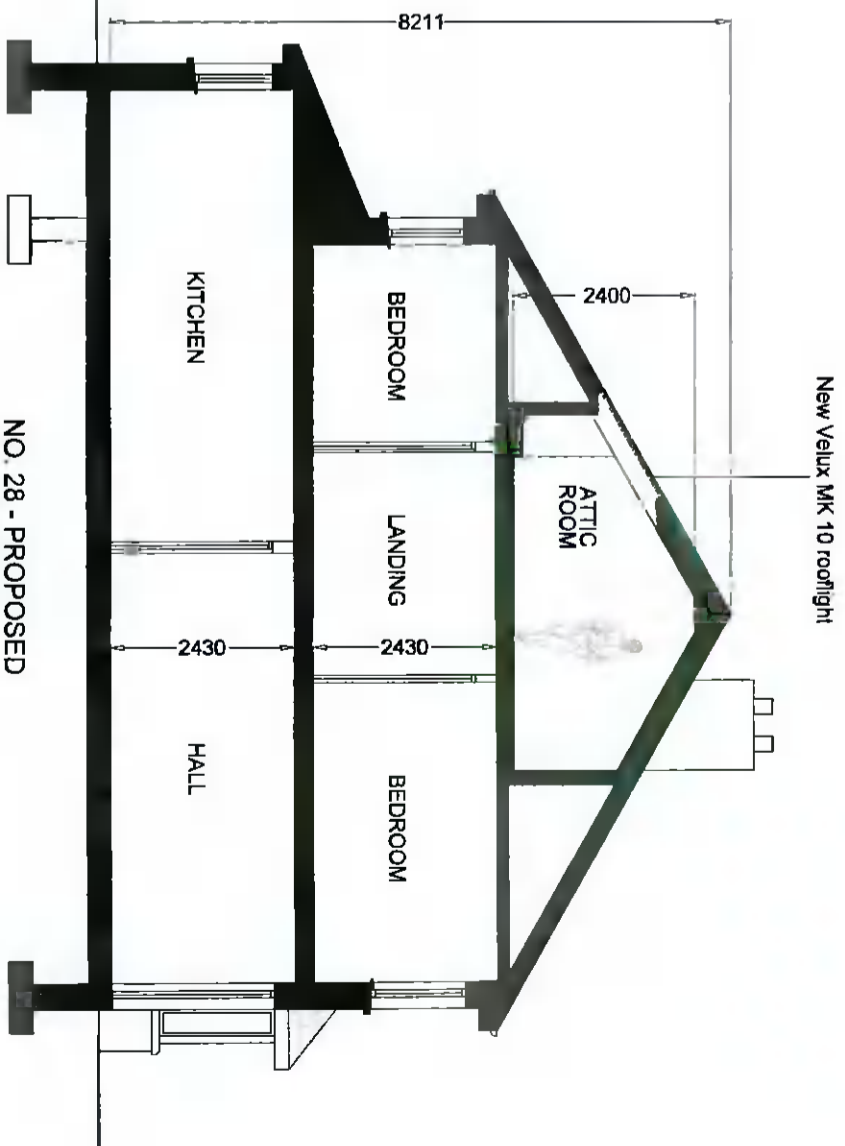

NO. 28 - PROPOSED SIDE ELEVATION

NO. 28 - PROPOSED SECTION A-A

Proposed works highlighted in Green

Project Attic Conversion to No 28 Westion Way, Lucan		74 Lambour Park, Clonsilla, Dublin 15	
Drawing Title Proposed Sections/ Side Elevation		Phone - 087 234 0728	
Job No 22.10	Draw No -005	E Mail - drodesign@gmail.com	
Rev Desc March 2022	Rev Date March 2022	Date CAD	
Scale 1:100	Drawn DB	Date CAD	