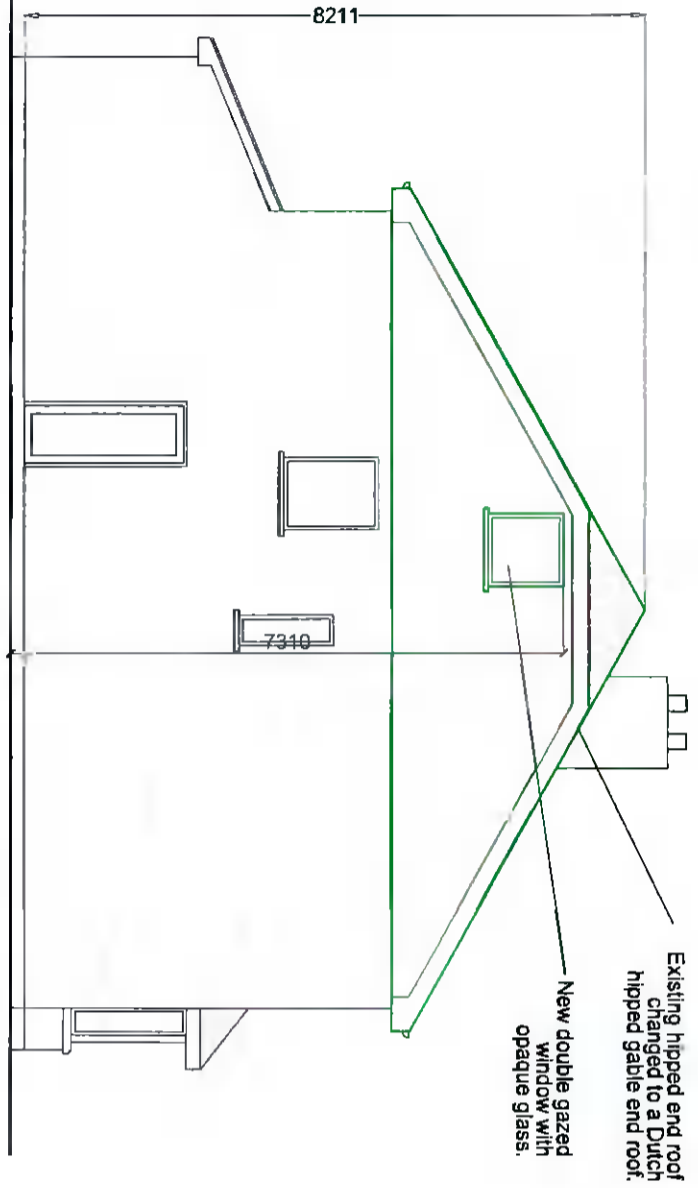

NO. 28 - PROPOSED SIDE ELEVATION

NO. 28 - PROPOSED SECTION A-A

Proposed works highlighted in Green

Project Attic Conversion to No 28 Westion Way, Lucan		74 Lambour Park, Clonsilla, Dublin 15	
Drawing Title Proposed Sections/ Side Elevation		Phone - 087 234 0728	
Job No 22.10	Draw No -005	E Mail - drodesign@gmail.com	
Rev Desc March 2022	Rev Date March 2022	Date CAD	
Scale 1:100	Drawn DB	Date CAD	