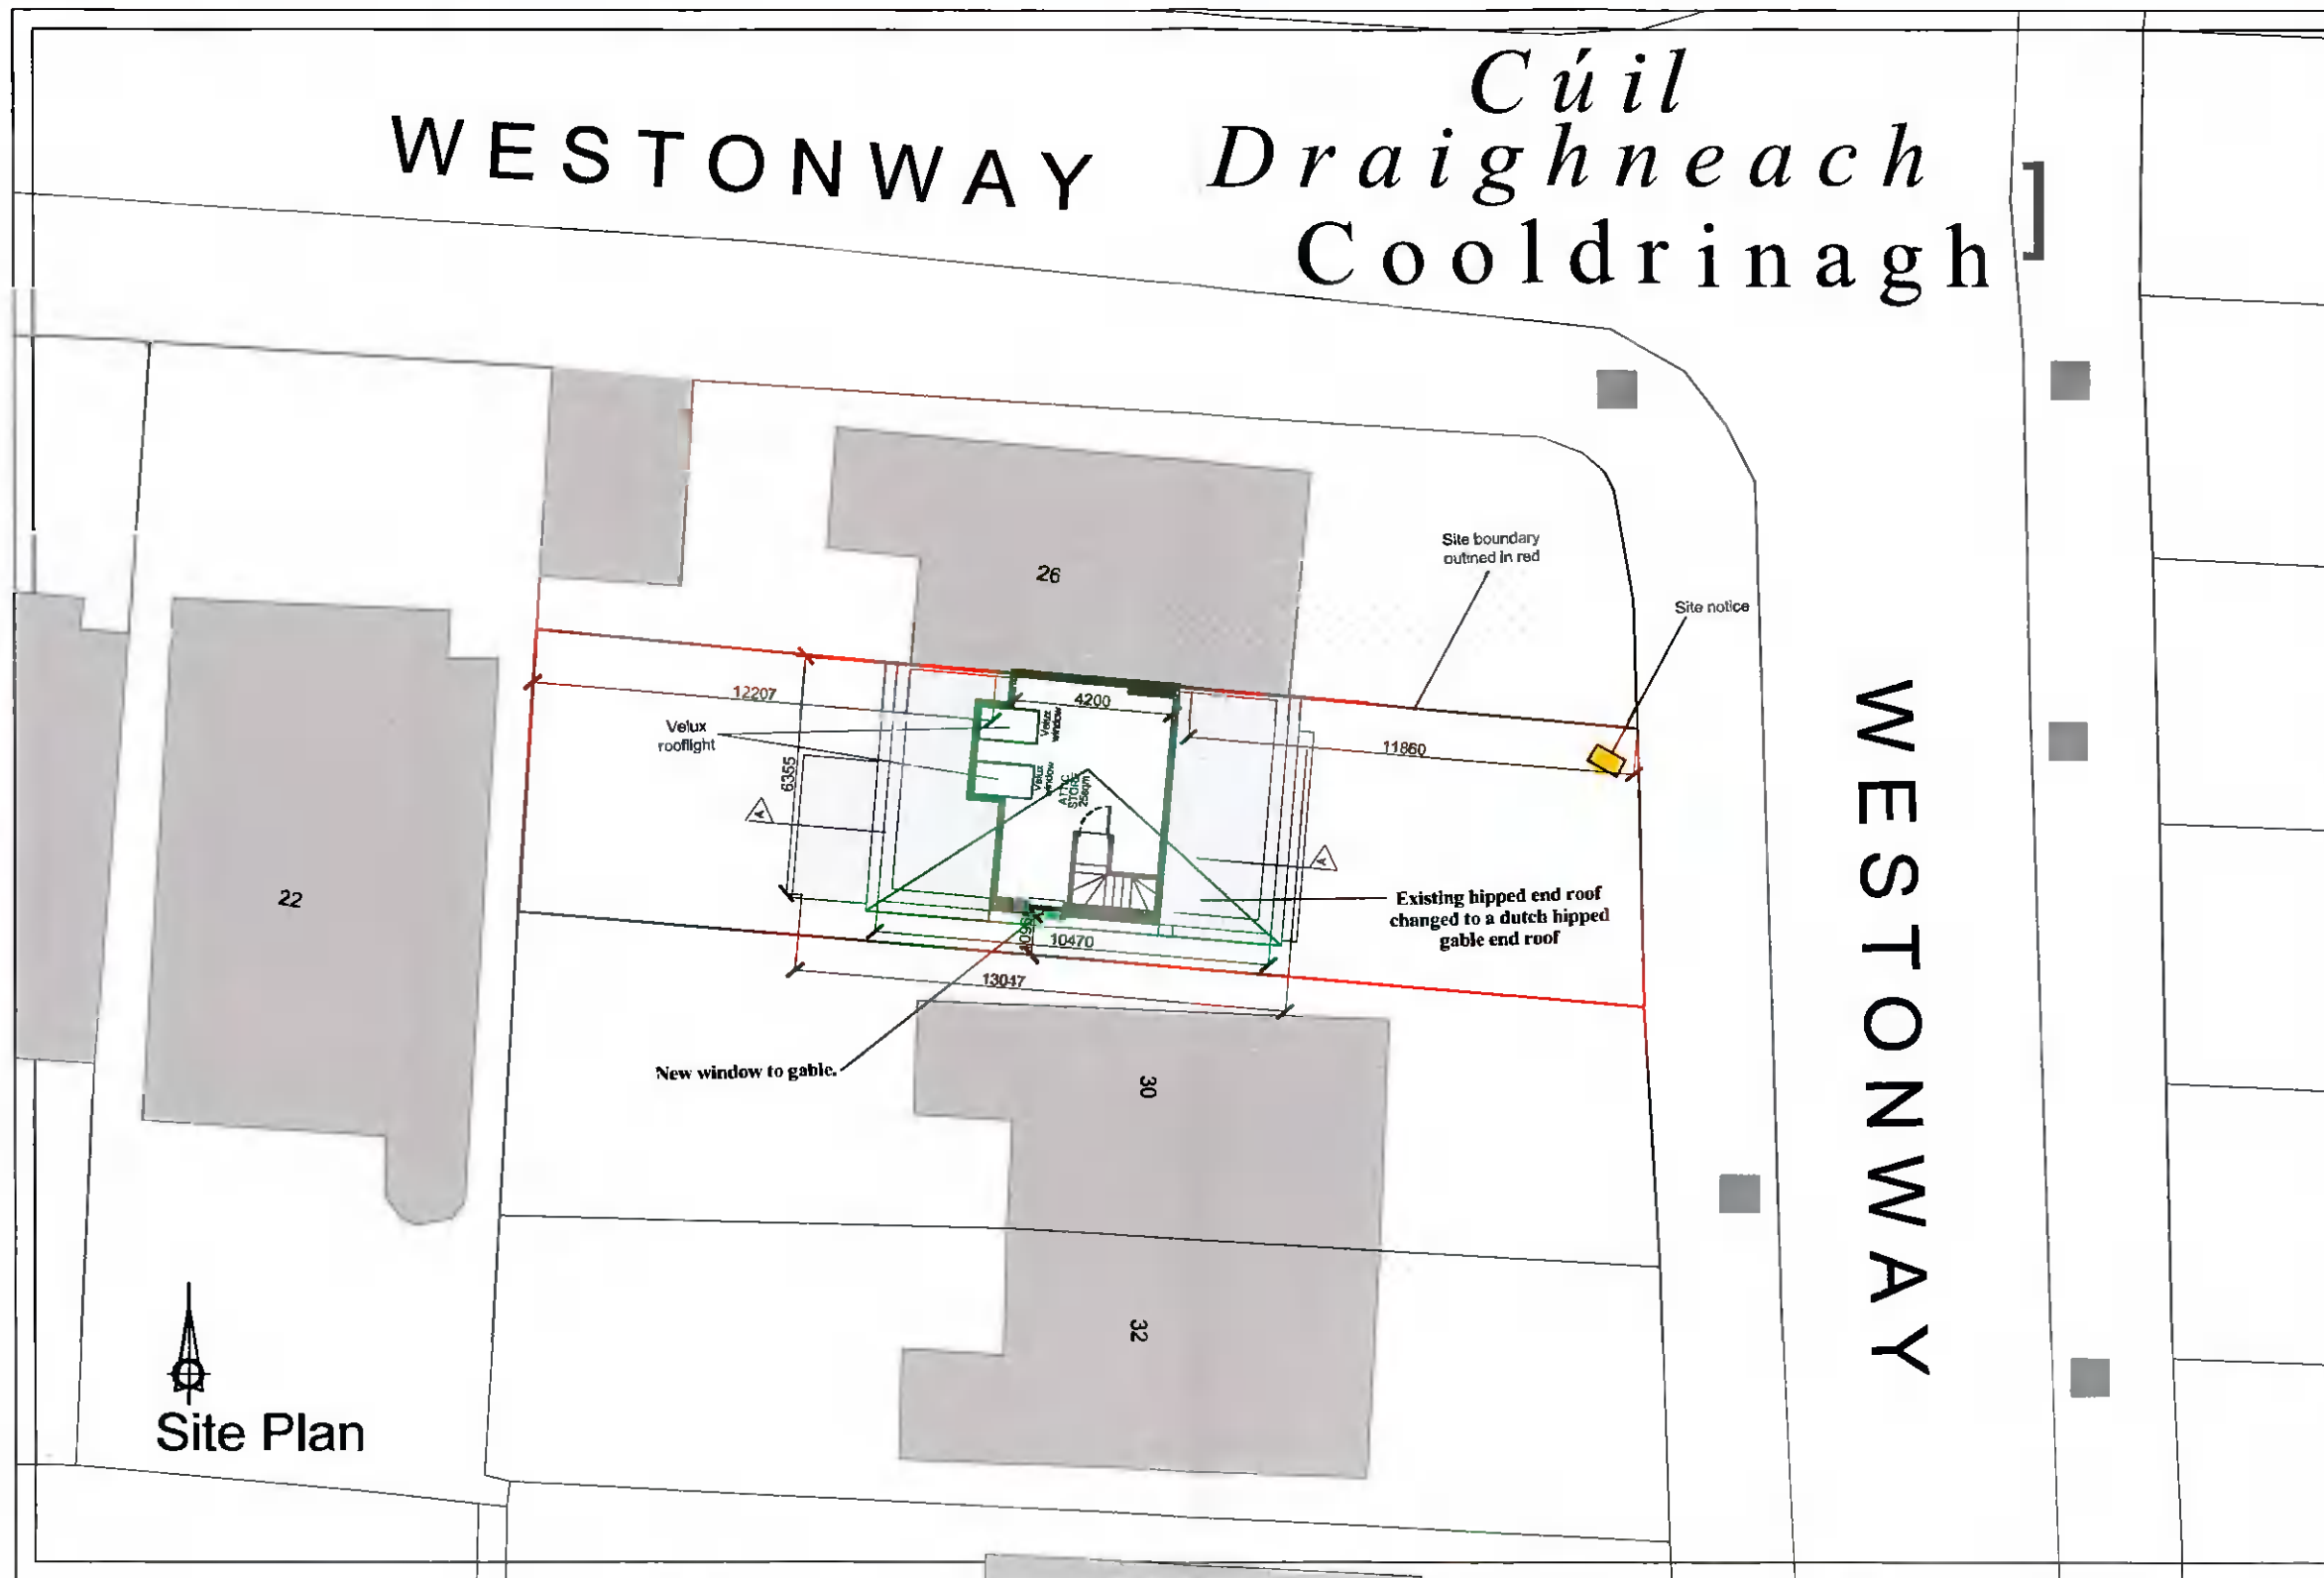

*Cúil*  
**WESTONWAY Draighneach**  
**Cooldrinagh**

Site outlined in Red  
 Proposed works highlighted in Green

|  |                          |  |  |
|--|--------------------------|--|--|
| Project<br>Attic Conversion to No 28<br>Westion Way, Lucan |                          | 74 Lambour Park<br>Clonsilla,<br>Dublin 15 |  |
| Drawing Title<br><b>Site Plan</b>                          |                          | Phone -<br>087 2310726                     |  |
| Job No<br>22.10  | Drwg No<br>--002         | E Mail -<br>drbdesign@gmail.com            |  |
| Ref Drwg   | Pilot Date<br>March 2022 |  |  |
| Scale<br>1: 200  | Drn<br>db                |  |  |
| Date   | Chkd                     |  |  |