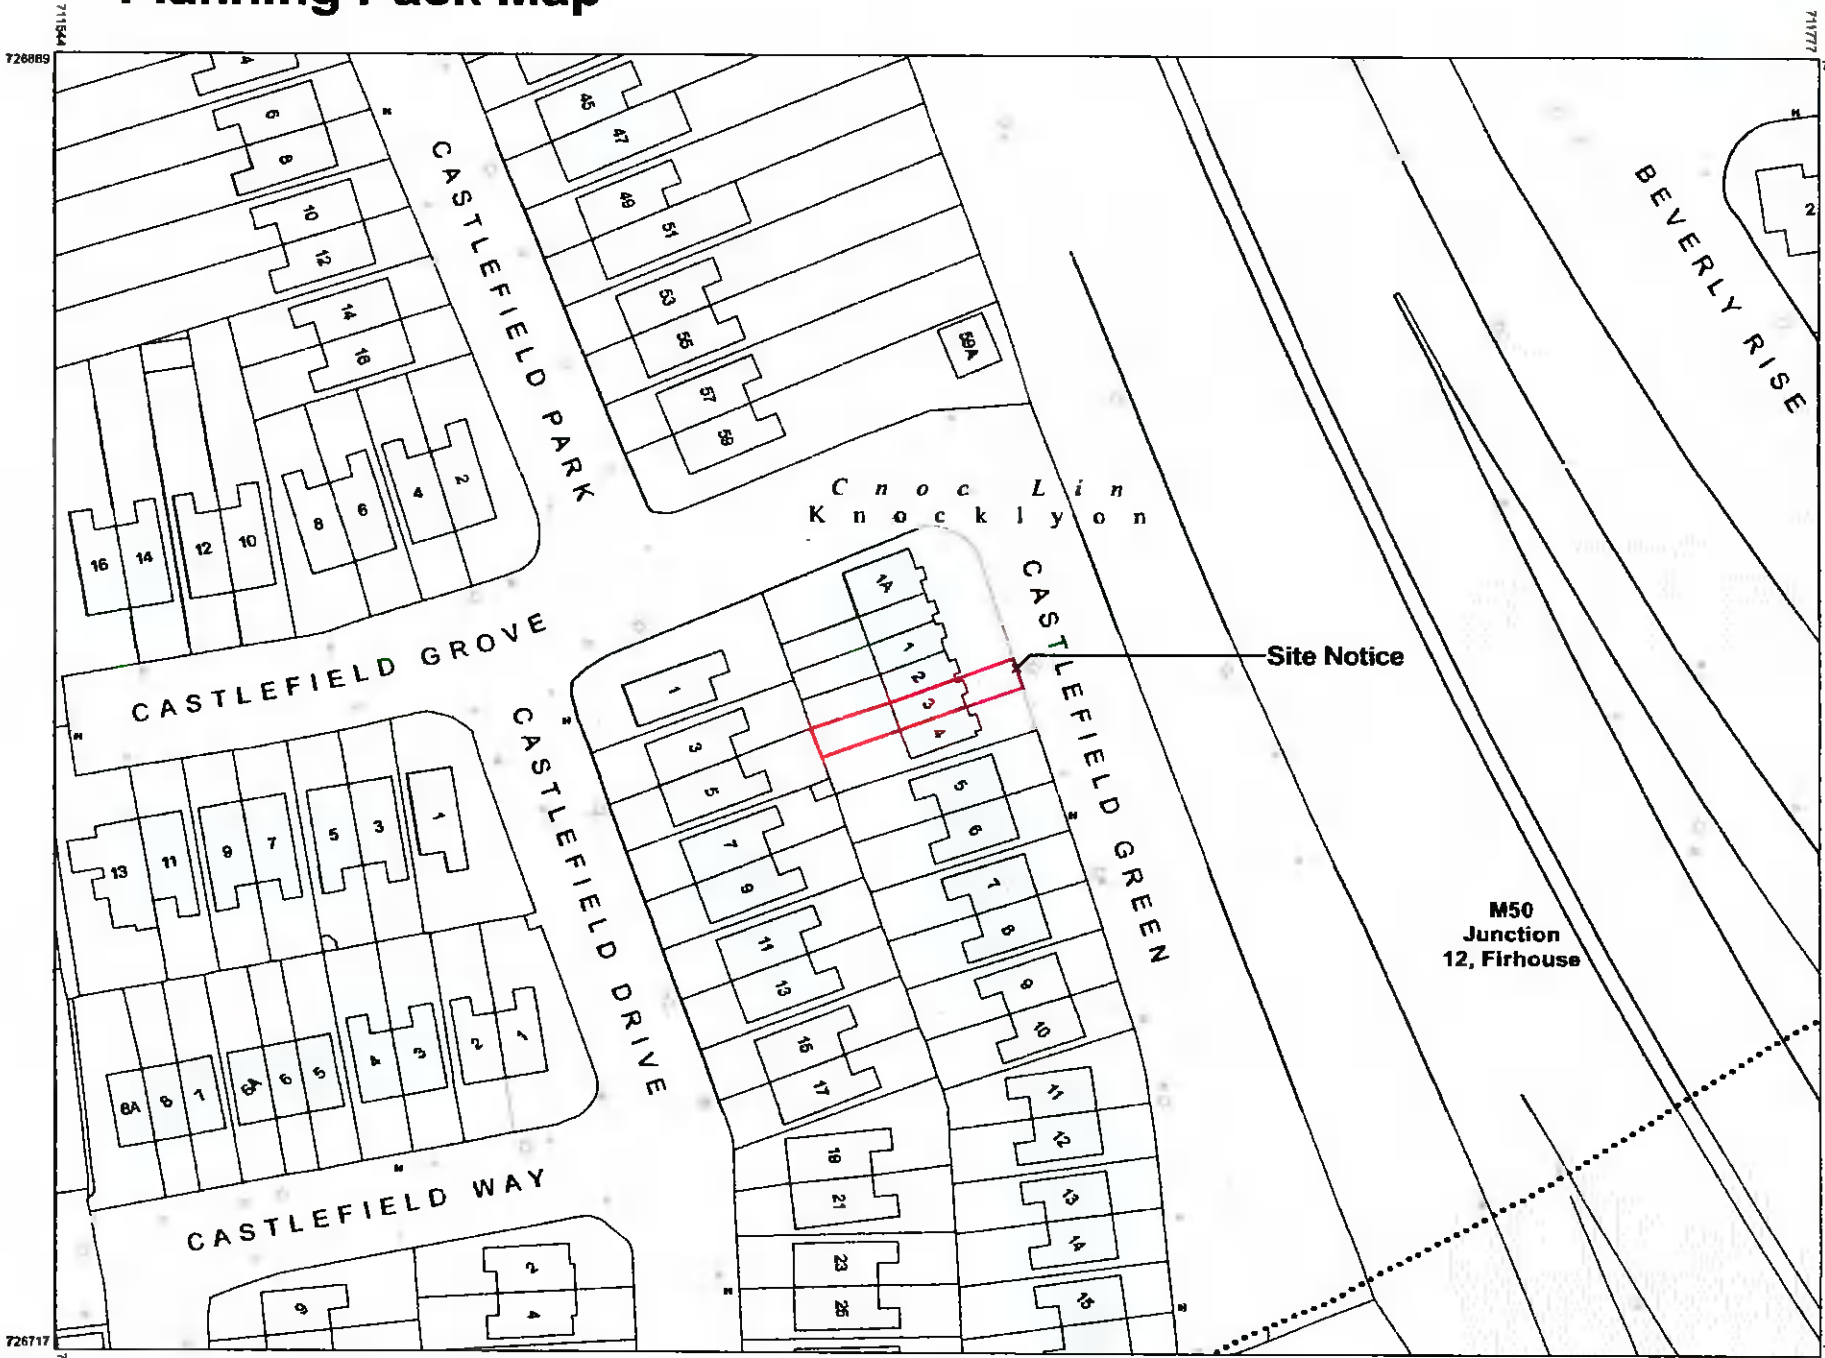

Planning Pack Map

CENTRE COORDINATES:
ITM 711661,726803

PUBLISHED: 11/03/2022
ORDER NO.: 50256091_1

MAP SERIES: 1:1,000
MAP SHEETS: 3390-20

COMPILED AND PUBLISHED BY:
Ordnance Survey Ireland,
Phoenix Park,
Dublin 8,
Ireland.

The representation on this map
of a road, track or footpath
is not evidence of the existence
of a right of way.

Ordnance Survey maps
never show legal property
boundaries, nor do they
show ownership of
physical features.

© Suirbhéireacht Ordanáis Éireann,
2022
© Ordnance Survey Ireland, 2022
www.osi.ie/copyright

LEGEND:
<http://www.osi.ie>;
search 'Large Scale Legend'

OUTPUT SCALE: 1:1,000

CAPTURE RESOLUTION:
The map objects are only accurate to the
resolution at which they were captured.
Output scale is not indicative of data capture scale.
Further information is available at:
<http://www.osi.ie>; search 'Capture Resolution'