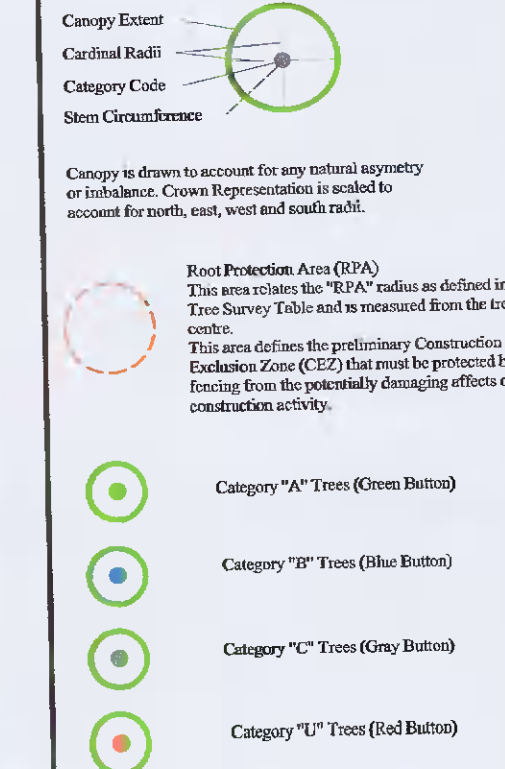

Brookfield House
Carysfort Avenue
Blackrock
Co Dublin
 Tel. 01 2833500
 Fax. 01 2833592
 e-mail - thetreefile@eircom.net

Graphic Representation of Tree and Protection Zone

Client : DFLA
 Scale : 1:500 @ A1 Date : May 2017
 Project : Lucan Community College
 Lucan, Co Dublin
 Description : Tree Constraints Plan
 Drawing Title : LCC-TCP-05-17