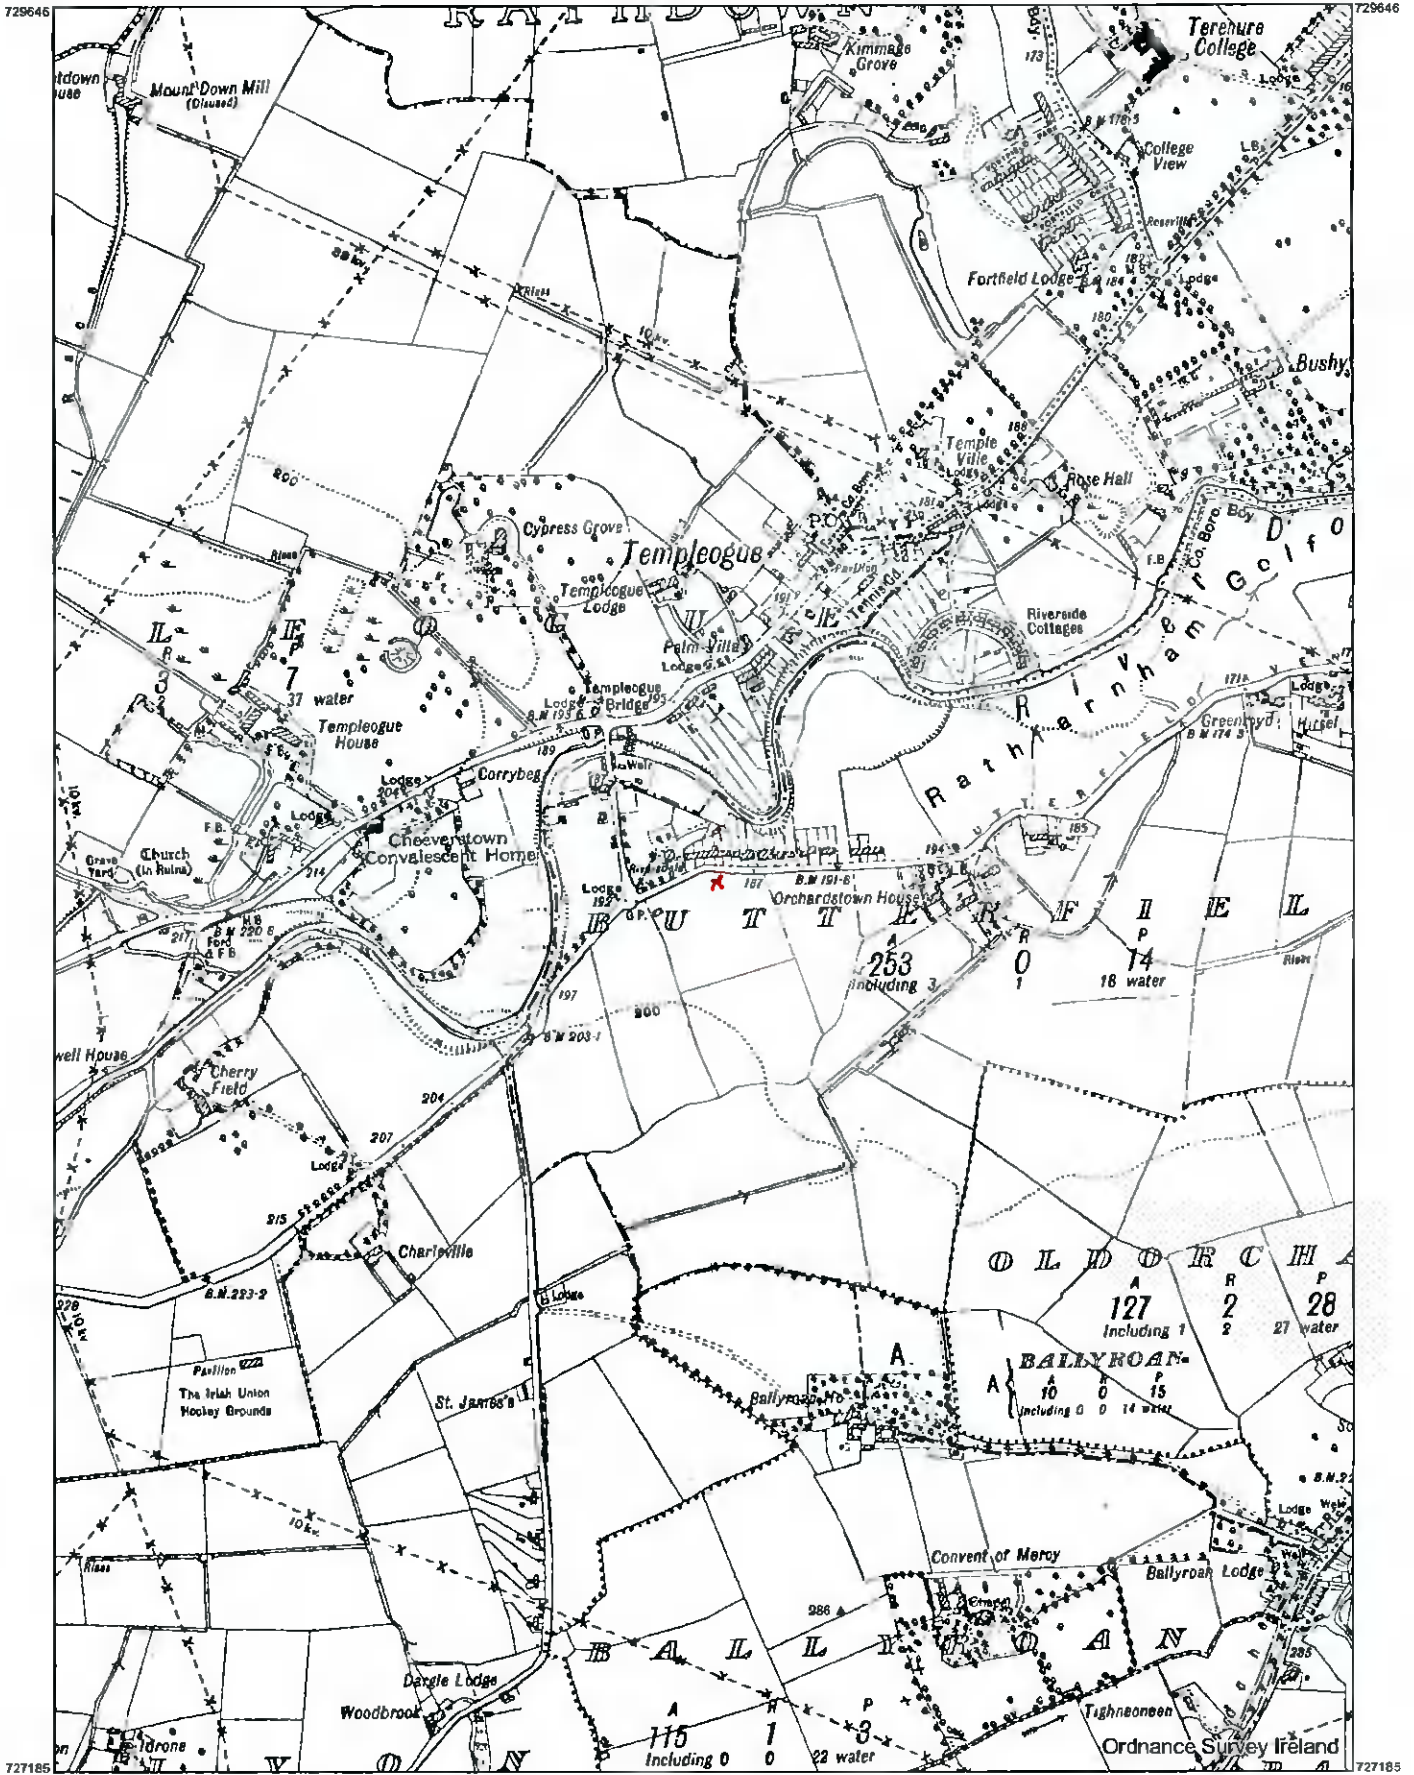

Site Location Map

OUTPUT SCALE: 1:10,560

CENTRE COORDINATES:
ITM 712850,728416

PUBLISHED: 27/07/2021
MAP SERIES: 6 Inch Raster
ORDER NO.: 50209747_1
MAP SHEETS: DN022

CAPTURE RESOLUTION:
The map objects are only accurate to the resolution at which they were captured. Output scale is not indicative of data capture scale. Further information is available at: <http://www.osi.ie>; search 'Capture Resolution'
LEGEND:
<http://www.osi.ie>; search 'Large Scale Legend'

Ordnance Survey maps never show legal property boundaries, nor do they show ownership of physical features.

© Suirbhéireacht Ordnáis Éireann, 2021
© Ordnance Survey Ireland, 2021
www.osi.ie/copyright

Unauthorised reproduction infringes Ordnance Survey Ireland and Government of Ireland copyright.

The representation on this map of a road, track or footpath is not evidence of the existence of a right of way.