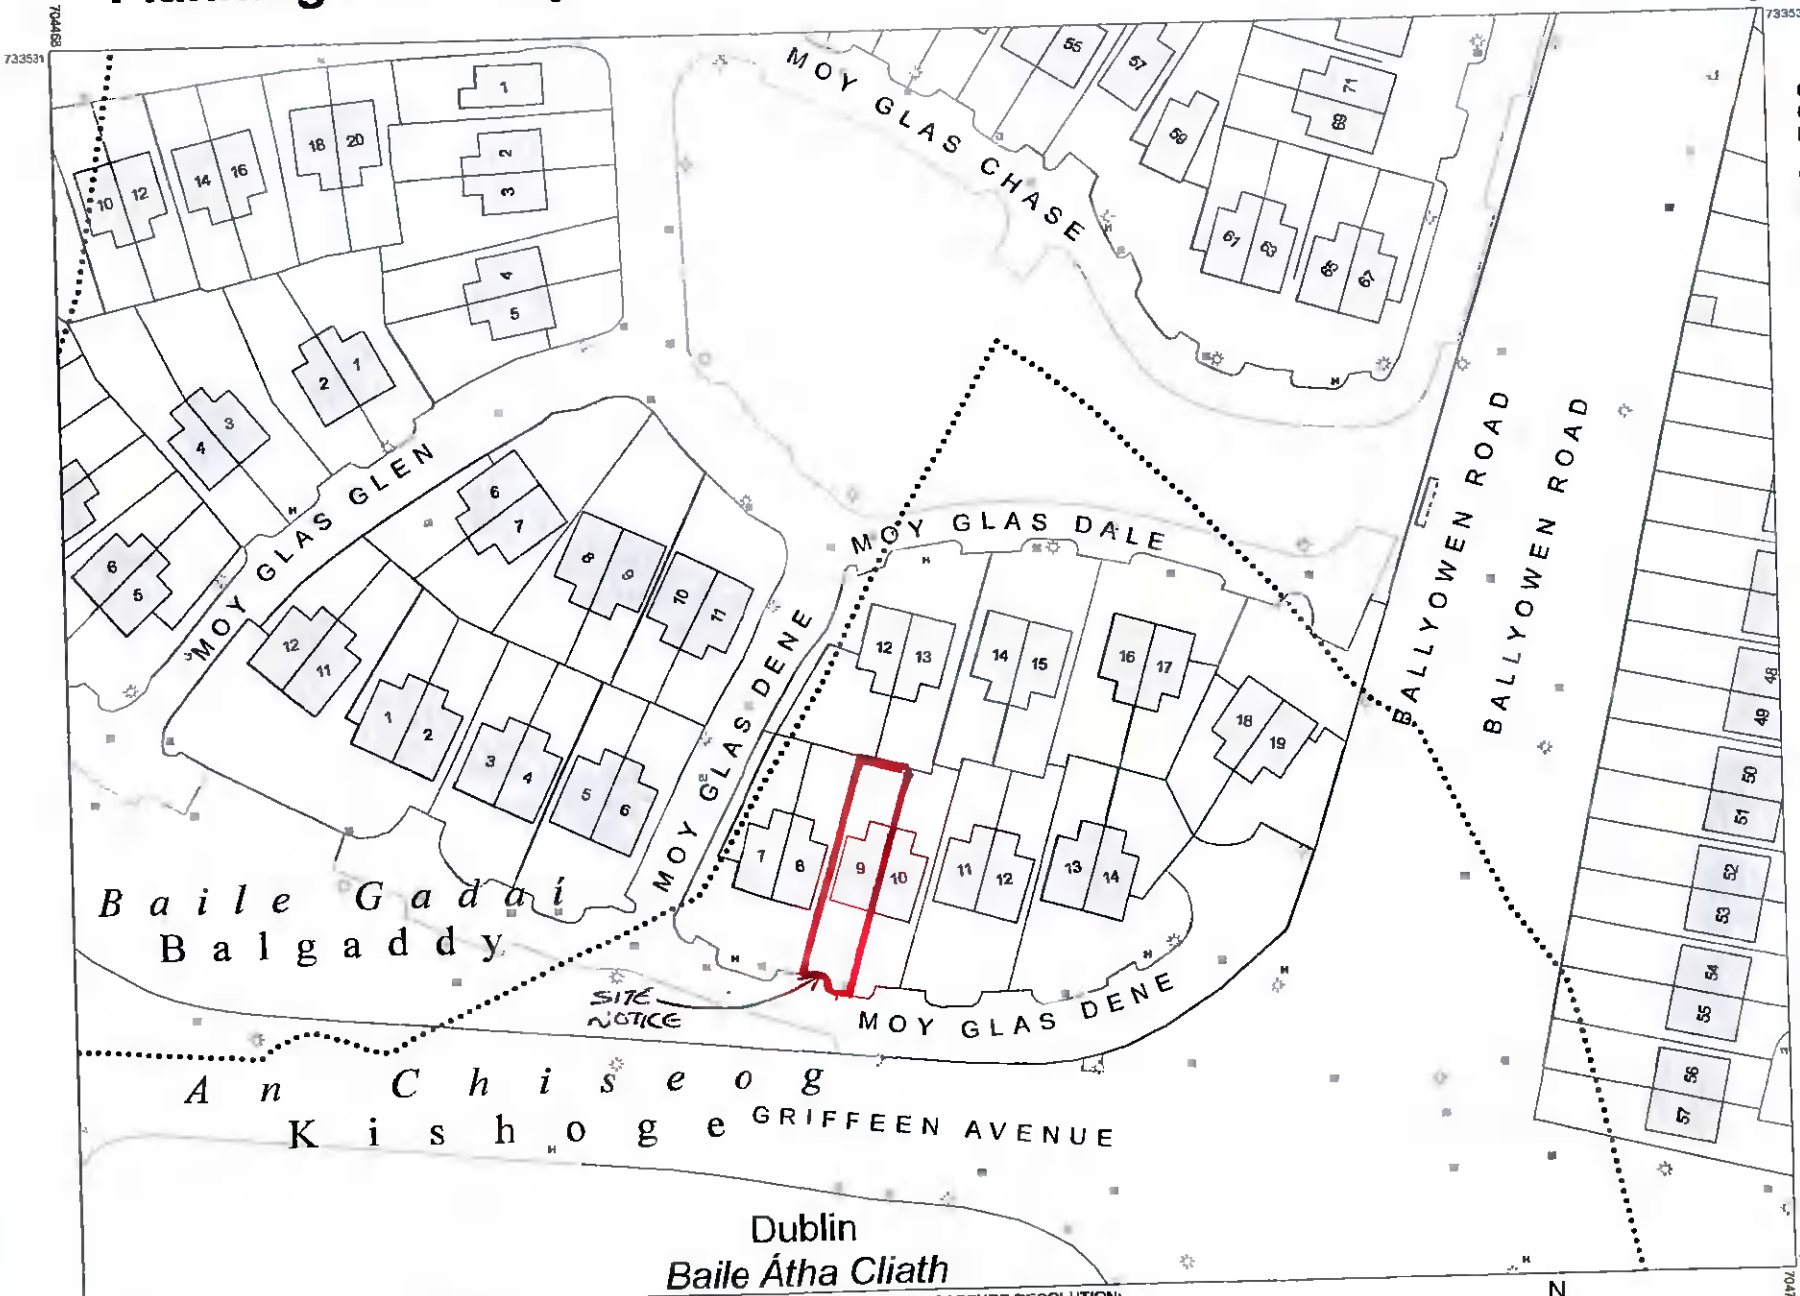

Planning Pack Map

CENTRE COORDINATES:
ITM 704585,733445

PUBLISHED: 21/05/2021
ORDER NO.: 50194579_1

MAP SERIES: 1:1,000
MAP SHEETS: 3261-11

COMPILED AND PUBLISHED BY:
Ordnance Survey Ireland,
Phoenix Park,
Dublin 8,
Ireland.

The representation on this map of a road, track or footpath is not evidence of the existence of a right of way.

Ordnance Survey maps never show legal property boundaries, nor do they show ownership of physical features.