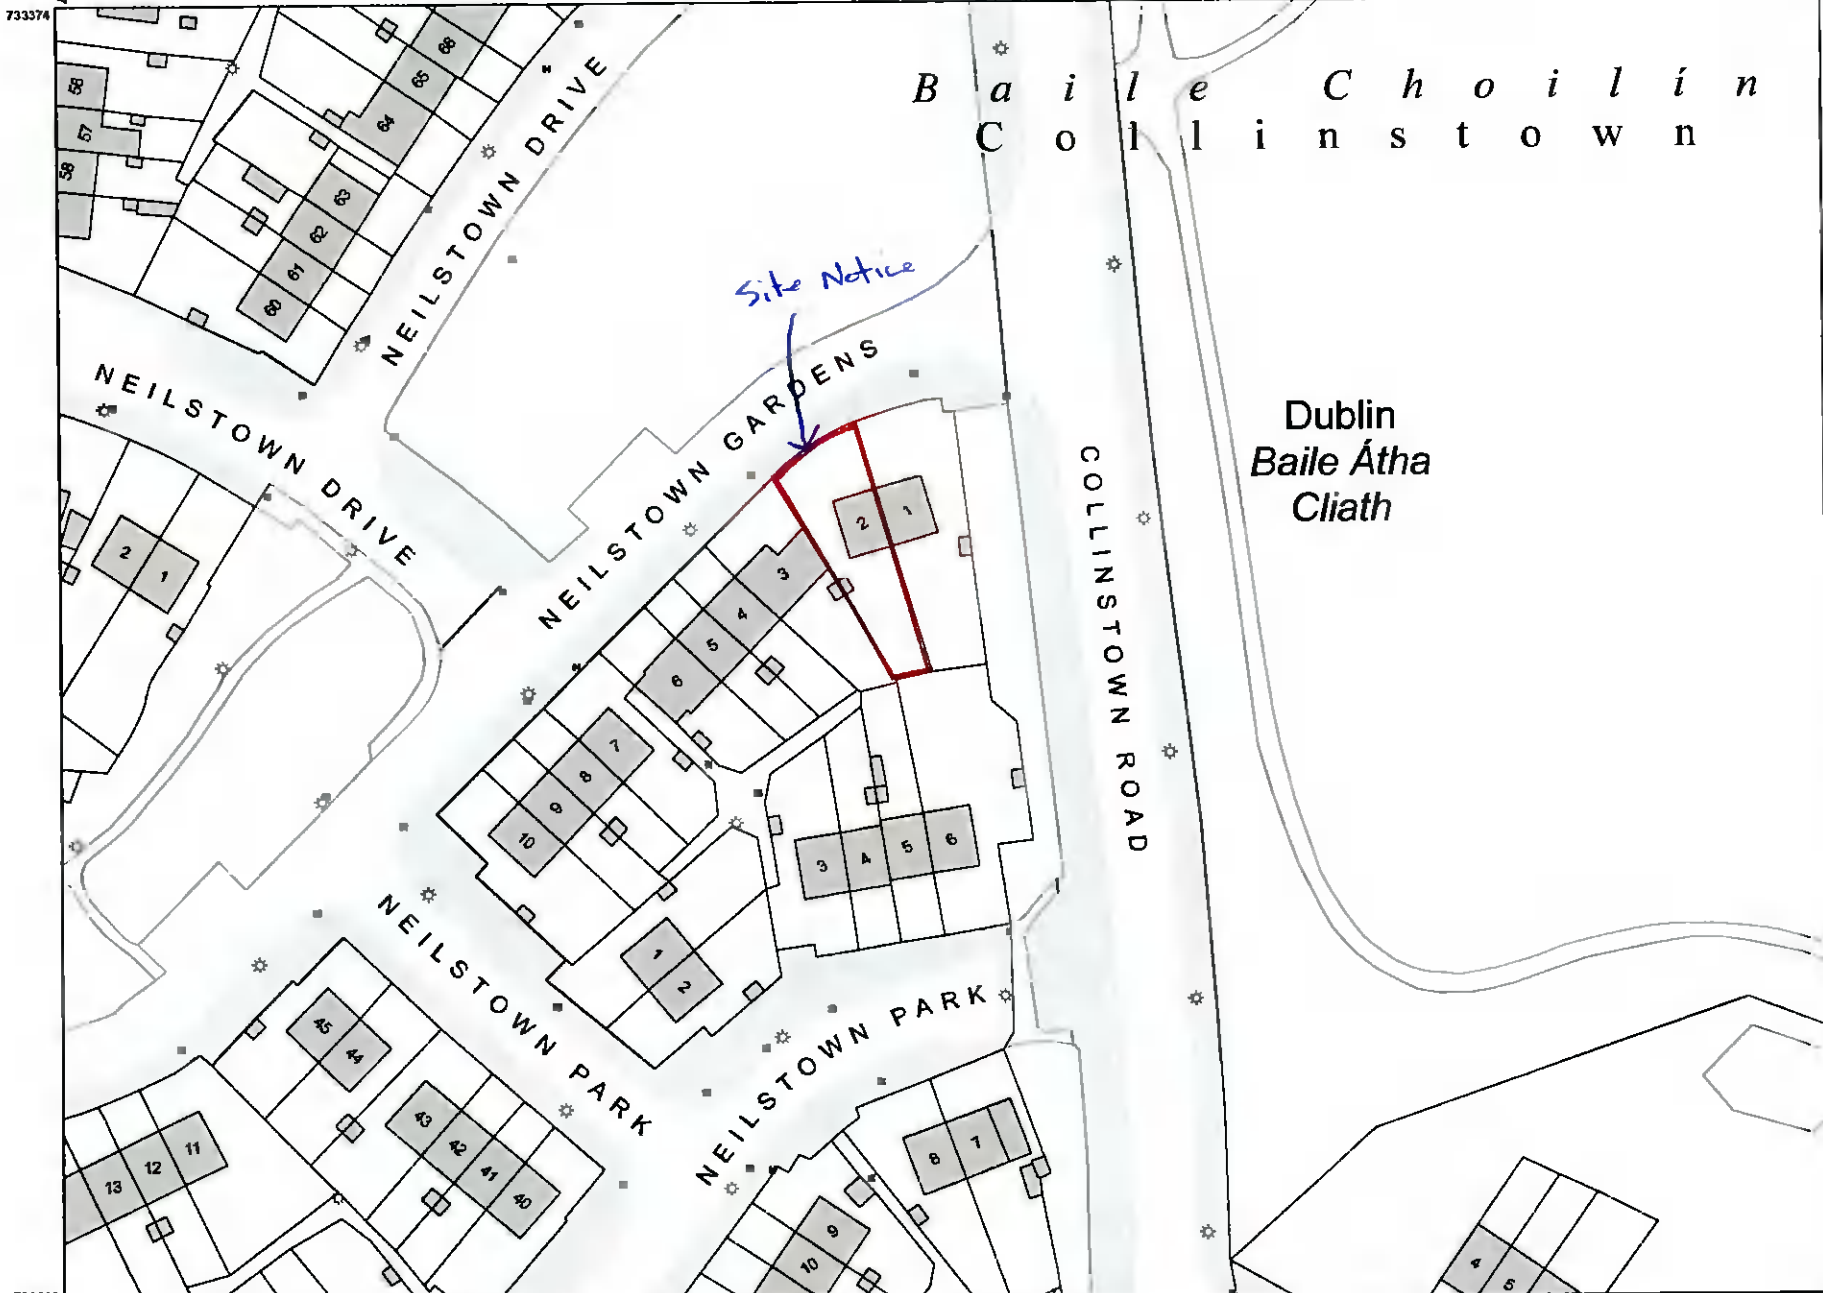

# Planning Pack Map

**CENTRE COORDINATES:**  
ITM 706904,733288

**PUBLISHED:** 20/12/2021  
**ORDER NO.:** 50240780\_1

**MAP SERIES:** 1:1,000  
**MAP SHEETS:** 3261-14, 3261-19

**COMPILED AND PUBLISHED BY:**  
Ordnance Survey Ireland,  
Phoenix Park,  
Dublin 8,  
Ireland.

The representation on this map  
of a road, track or footpath  
is not evidence of the existence  
of a right of way.

Ordnance Survey maps  
never show legal property  
boundaries, nor do they  
show ownership of  
physical features.