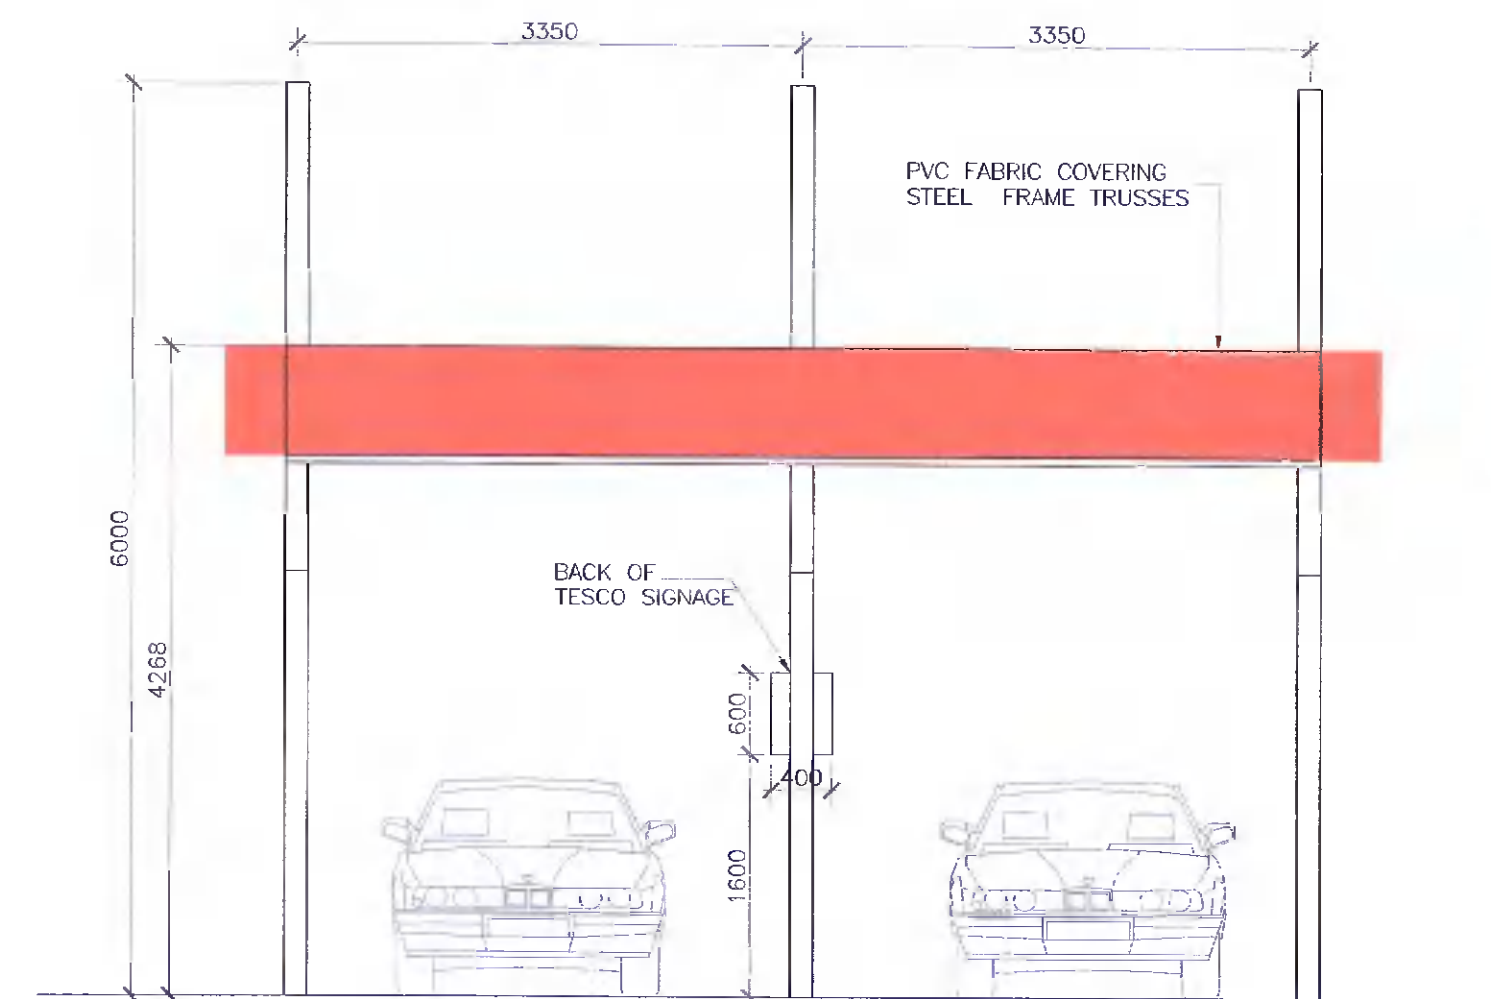

REAR ELEVATION
SCALE 1:50