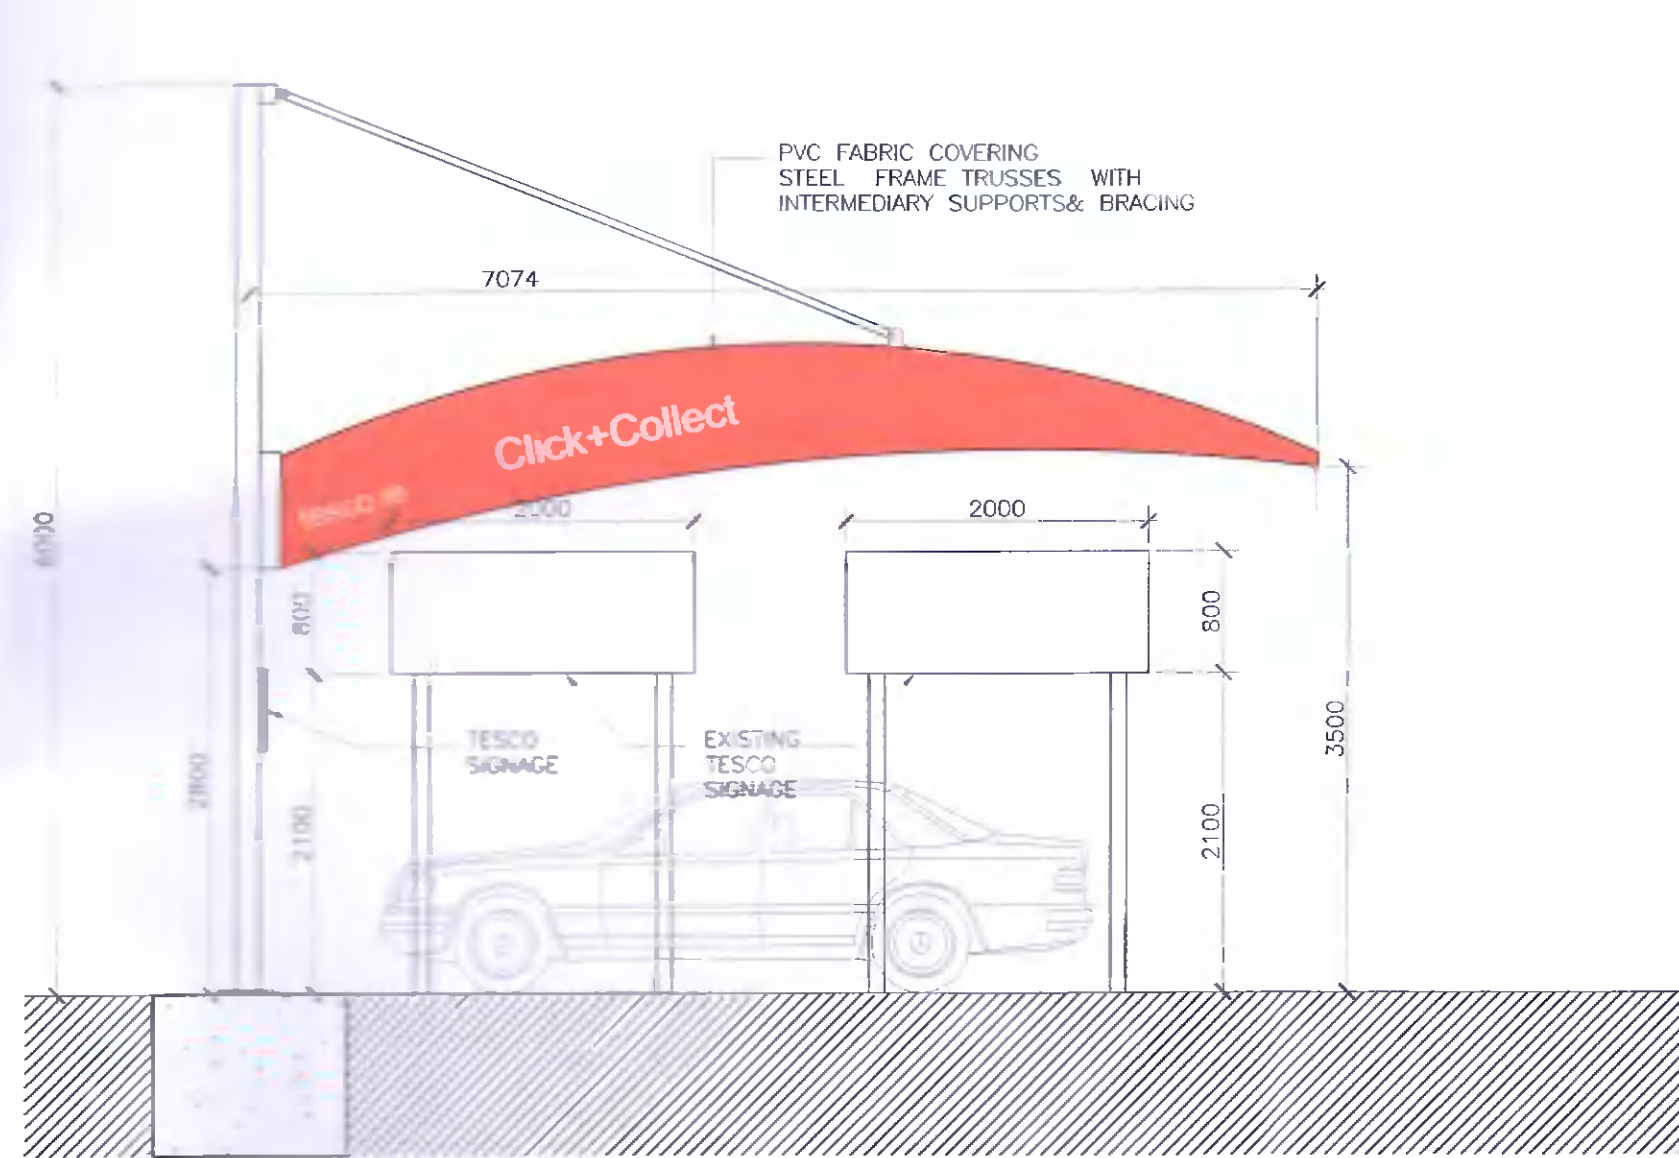

A1

SIDE ELEVATION
SCALE 1:50