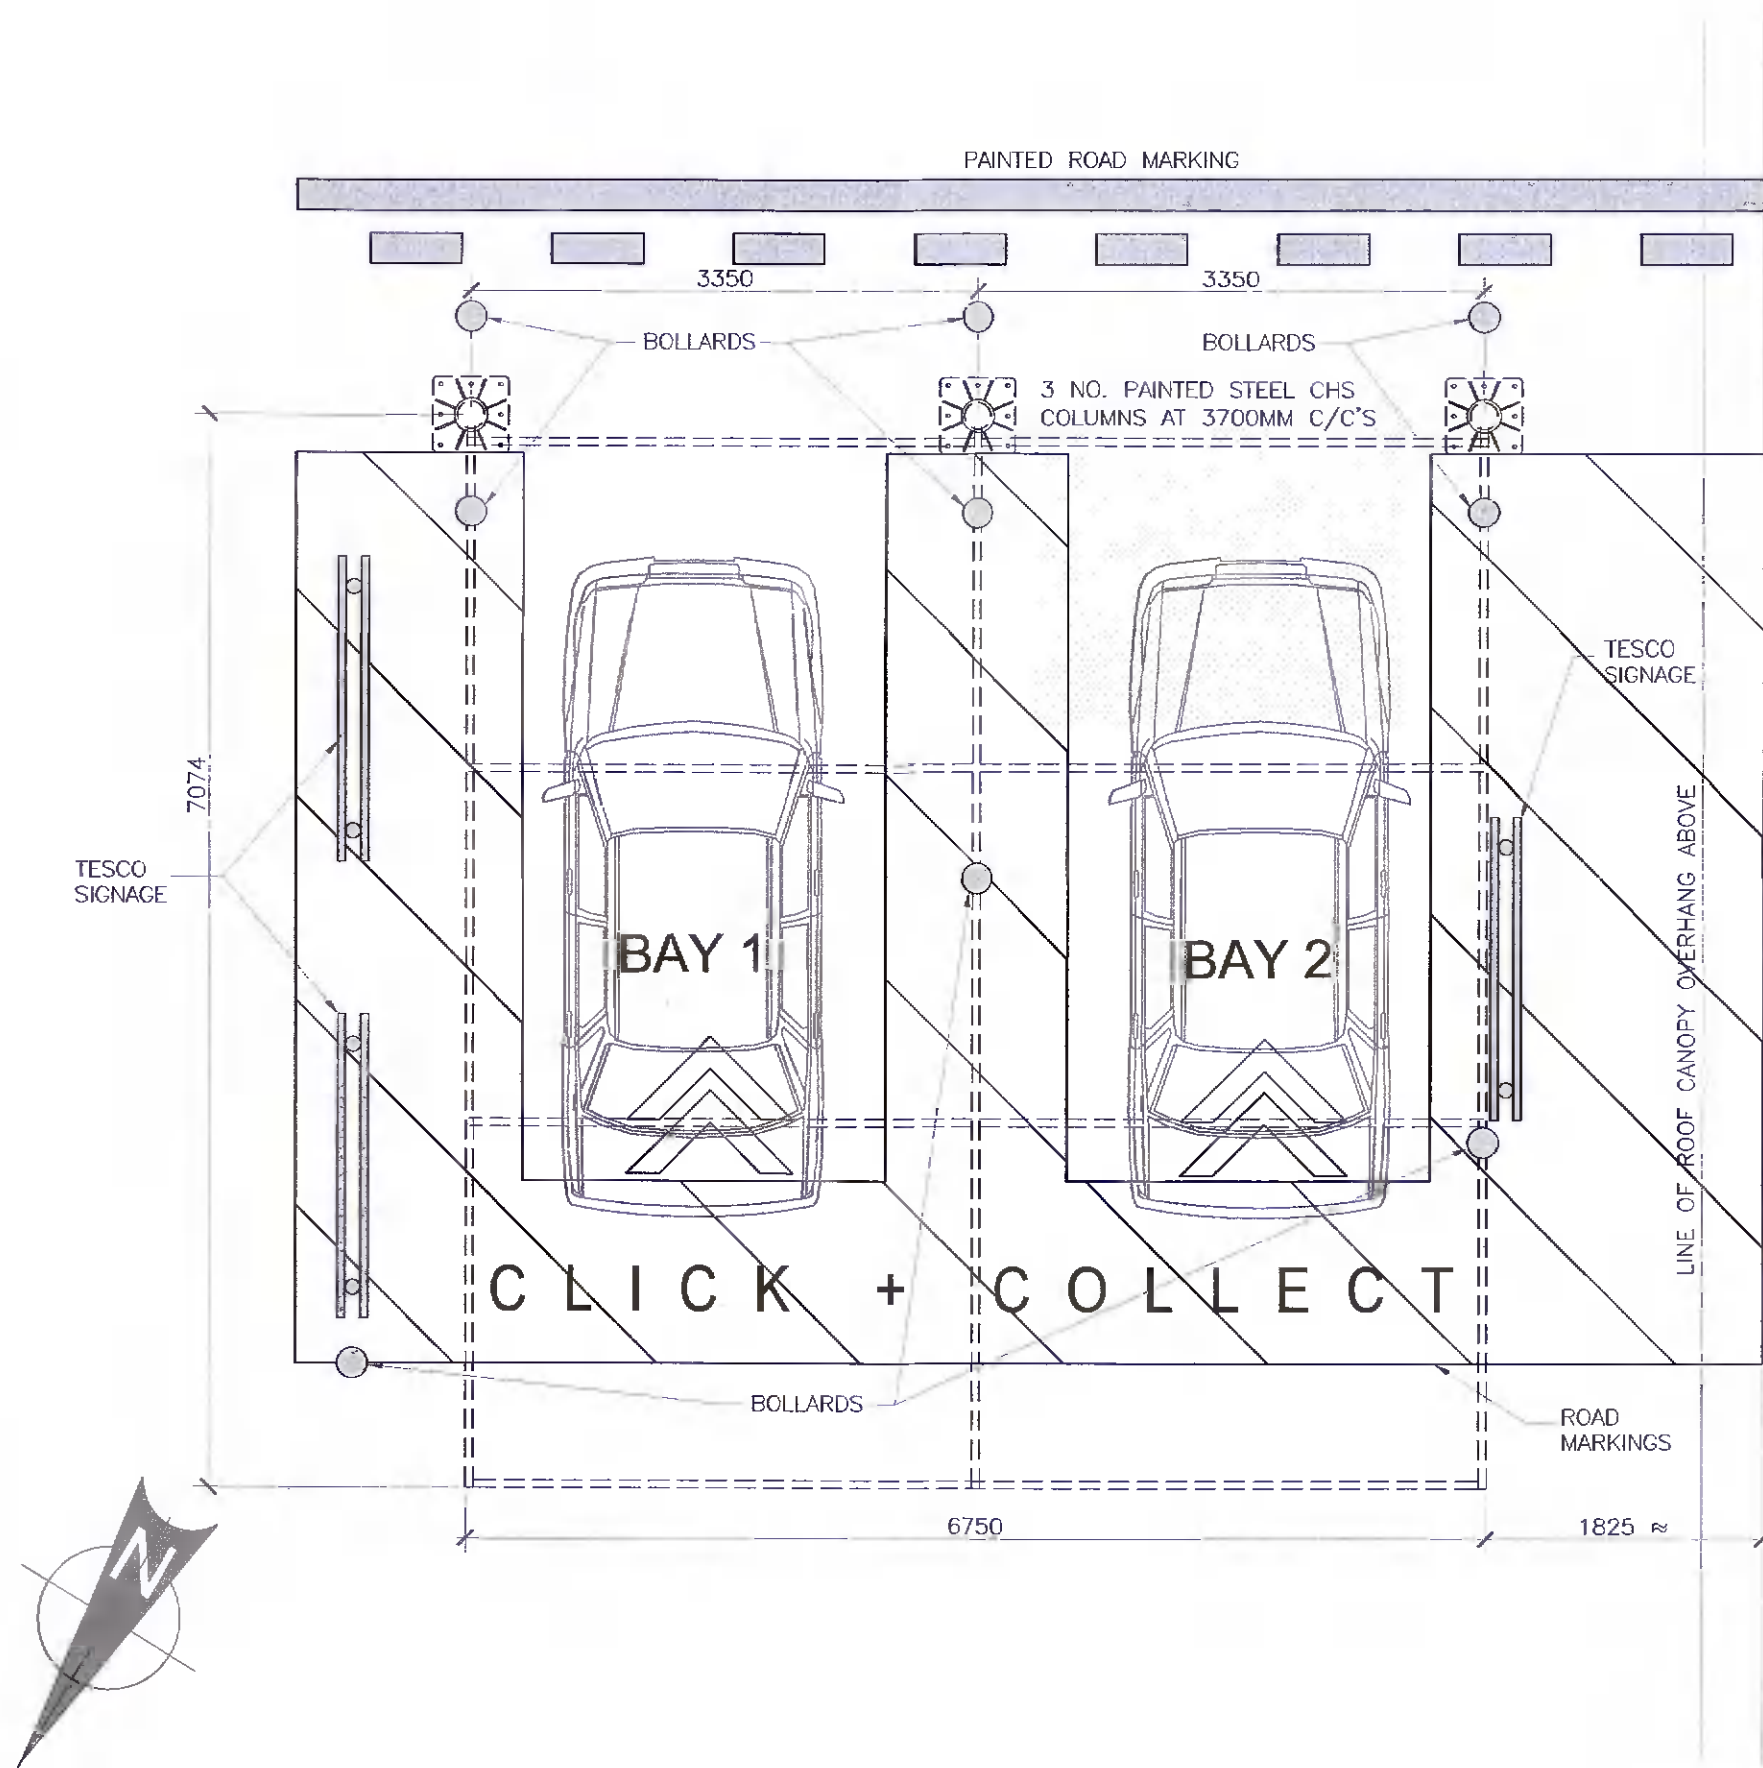

PLAN VIEW
SCALE 1:50