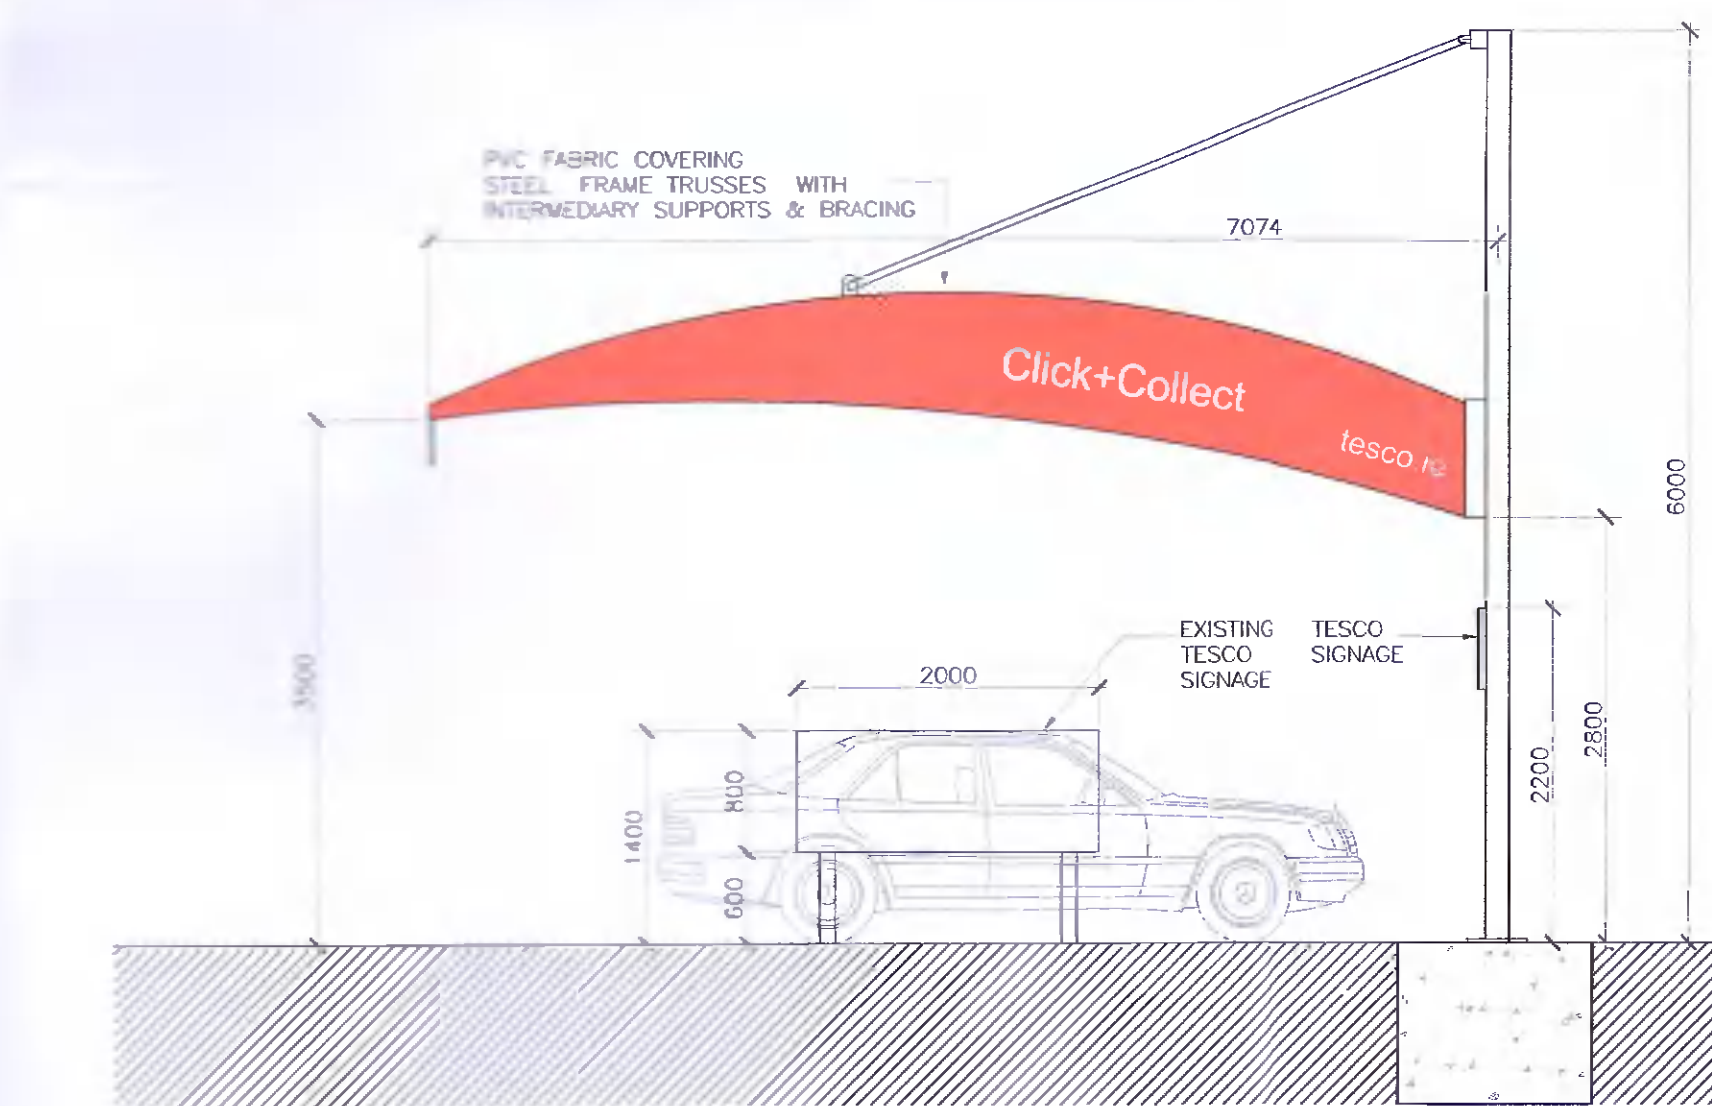

SIDE ELEVATION
SCALE 1:50