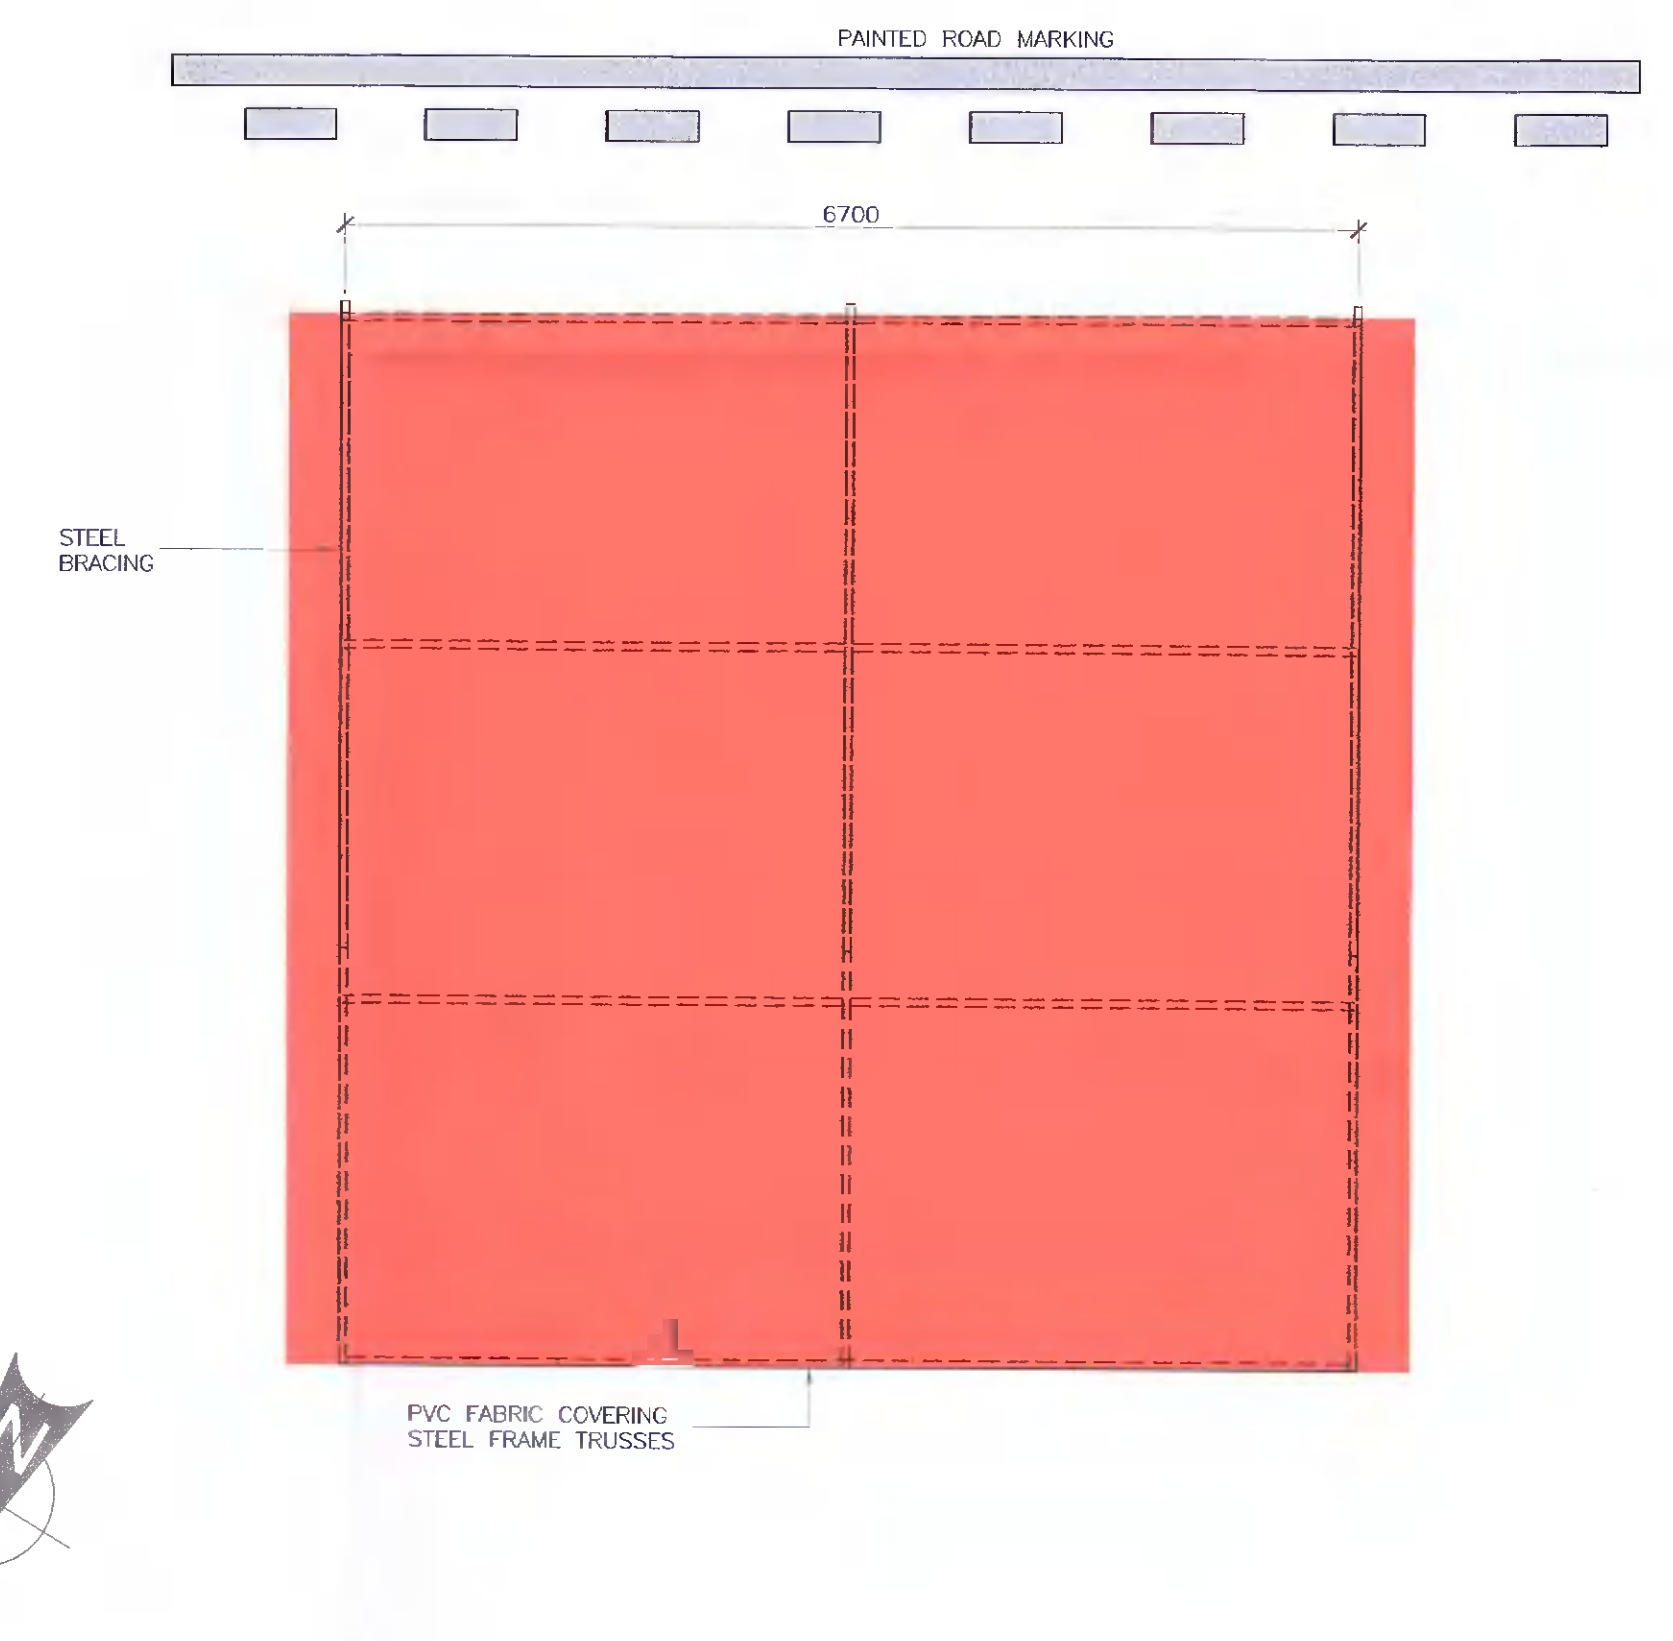

ROOF PLAN VIEW
SCALE 1:50

CLICK AND COLLECT CANOPY DETAILS
SCALE 1:50

S2 PLANNING

REV NO	DATE	REVISION NOTE	DWN BY	CKD BY
P01	18/02/2022	ISSUED FOR PLANNING PURPOSES	ED	DH

CLIENT:	TESCO IRELAND LTD.			
PROJECT:	TESCO CLICK AND COLLECT AT HILLCREST SHOPPING CENTRE, LUCAN, CO. DUBLIN			
TITLE:	CLICK AND COLLECT CANOPY DETAILS			
DRAWN:	CHECKED:	APPROVED:	JOB NO:	REV:
ED	ED	DH	210699_045	P01
DATE:	SCALE:	DRAWING NO:		
04/02/2022	1:50	210699_045-ORS-Z0-00-DR-A-204		

ORS
Mullingar Dublin Galway Donegal London
+353 1 5242060 www.ors.ie info@ors.ie
ISO 9001:2008 QUALITY ASSURED COMPANY