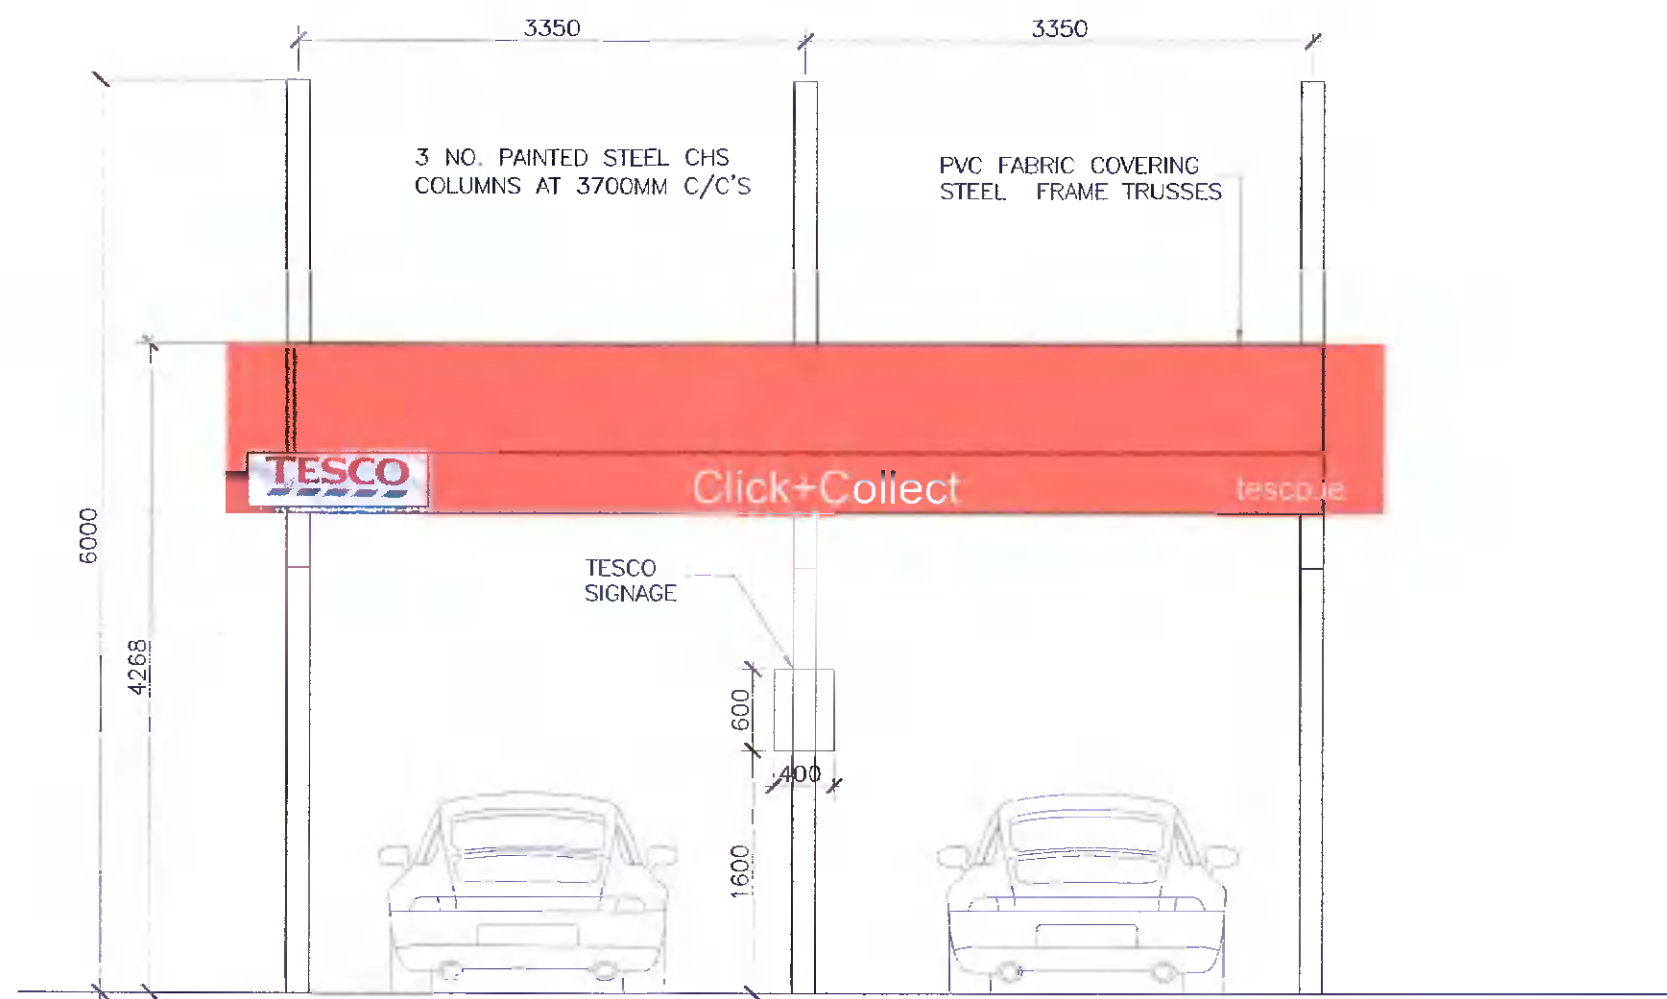

FRONT ELEVATION
SCALE 1:50