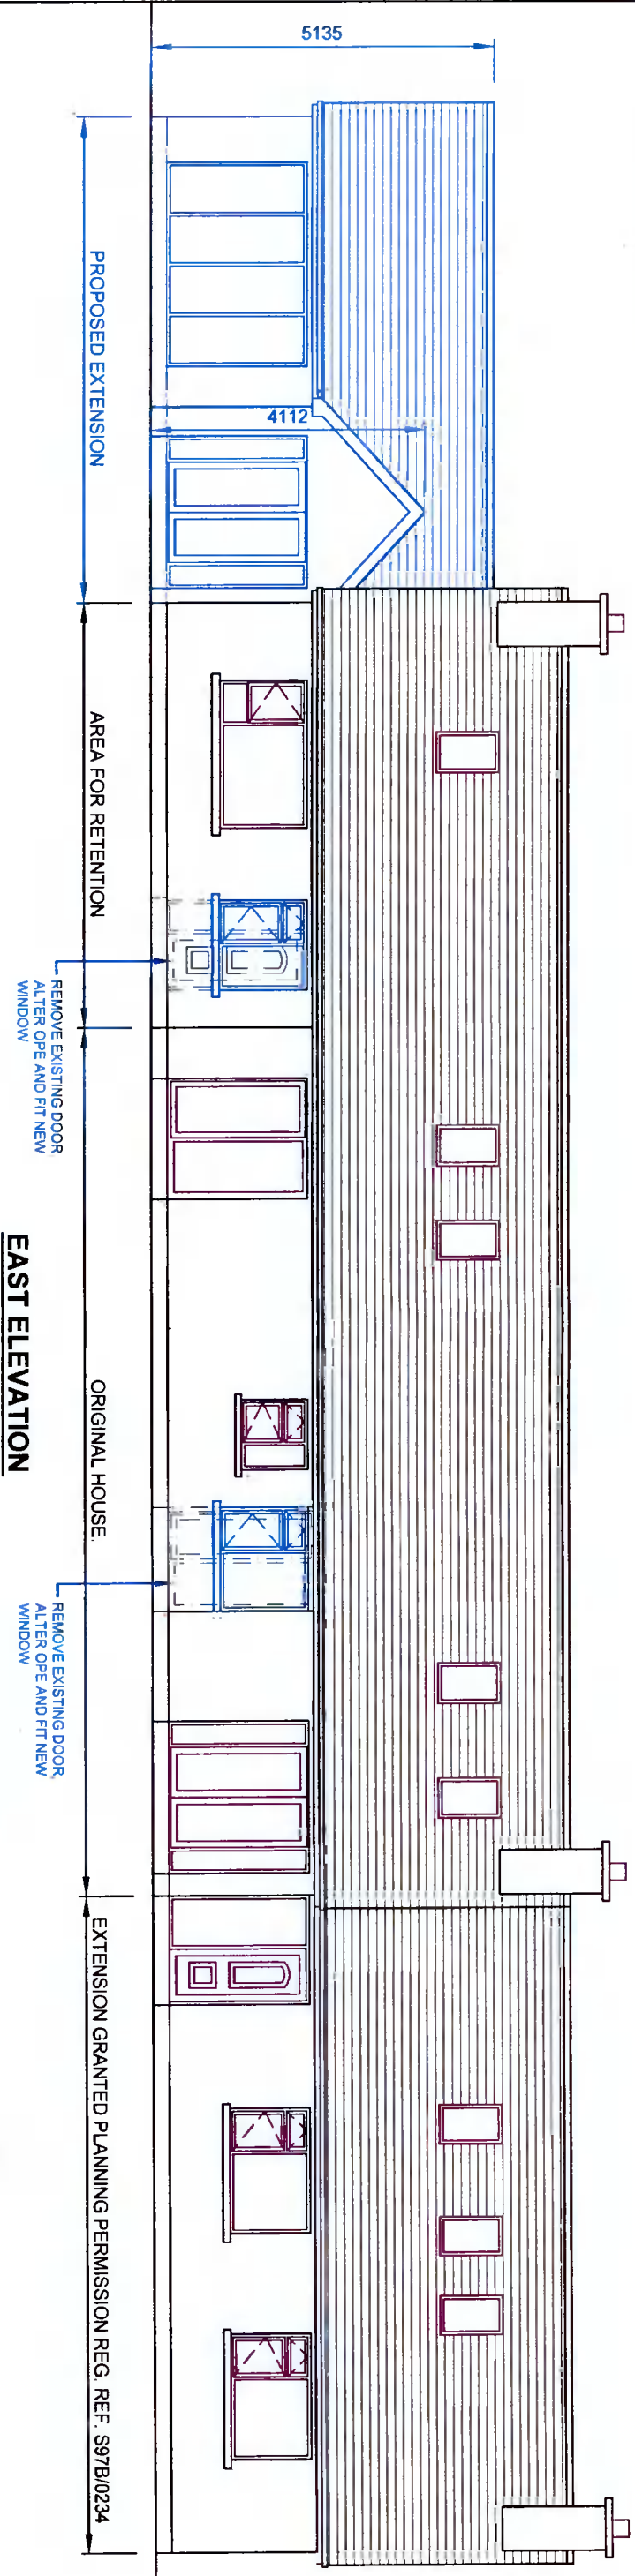

PROPOSED WORKS
SHOWN COLOURED BLUE

NO	REVISION	DATE

H. K. O'DALY & ASSOCIATES
ARCHITECTURAL & PLANNING CONSULTANTS
KINGSWOOD, NAAS ROAD, CLONDAKIN, DUBLIN 22.
TELEPHONE (01) 459 1127

PROJECT EXTENSION AT GLENARRANEEN, BRITTAS, CO. DUBLIN.	SCALE 1:100
DATE August 2021	DRAWN Kath O'Daly
CHECKED	
DRAWING NO 821/6/17	
CLIENT KEITH JUSTICE.	© THIS DRAWING IS COPYRIGHT