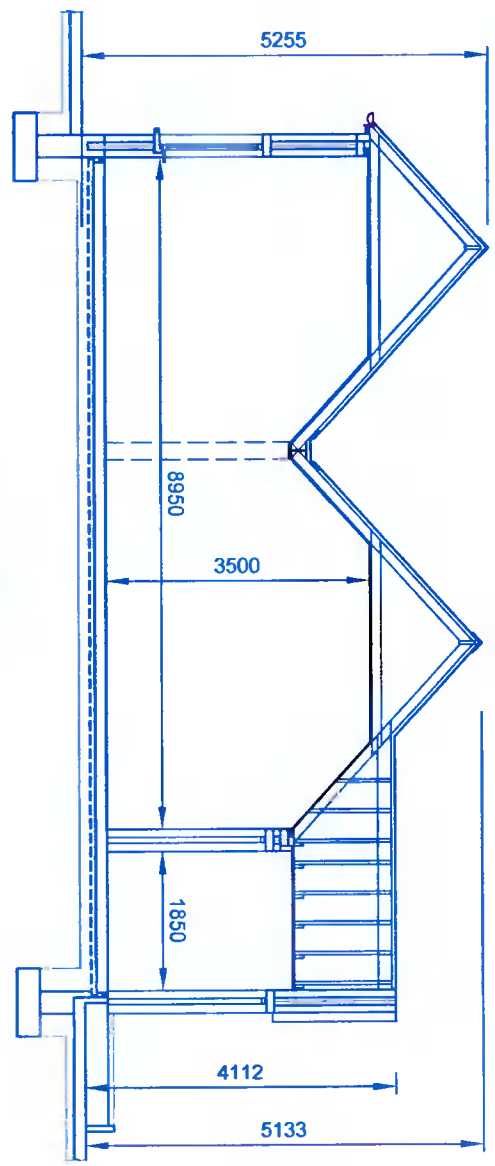

PROPOSED WORKS
SHOWN COLOURED BLUE

NO	REVISION	DATE

H. K. O'DALY & ASSOCIATES
ARCHITECTURAL & PLANNING CONSULTANTS
KINGSWOOD, NAAS ROAD, CLONDAKIN, DUBLIN 22.
TELEPHONE (01) 459 1127

PROJECT EXTENSION AT GLENARRANEEN, BRITTAS, CO. DUBLIN.	SCALE 1:100
DATE August 2021	DRAWN Kath O'Daly
CHECKED	
DRAWING NO 821/6/17	
CLIENT KEITH JUSTICE.	© THIS DRAWING IS COPYRIGHT