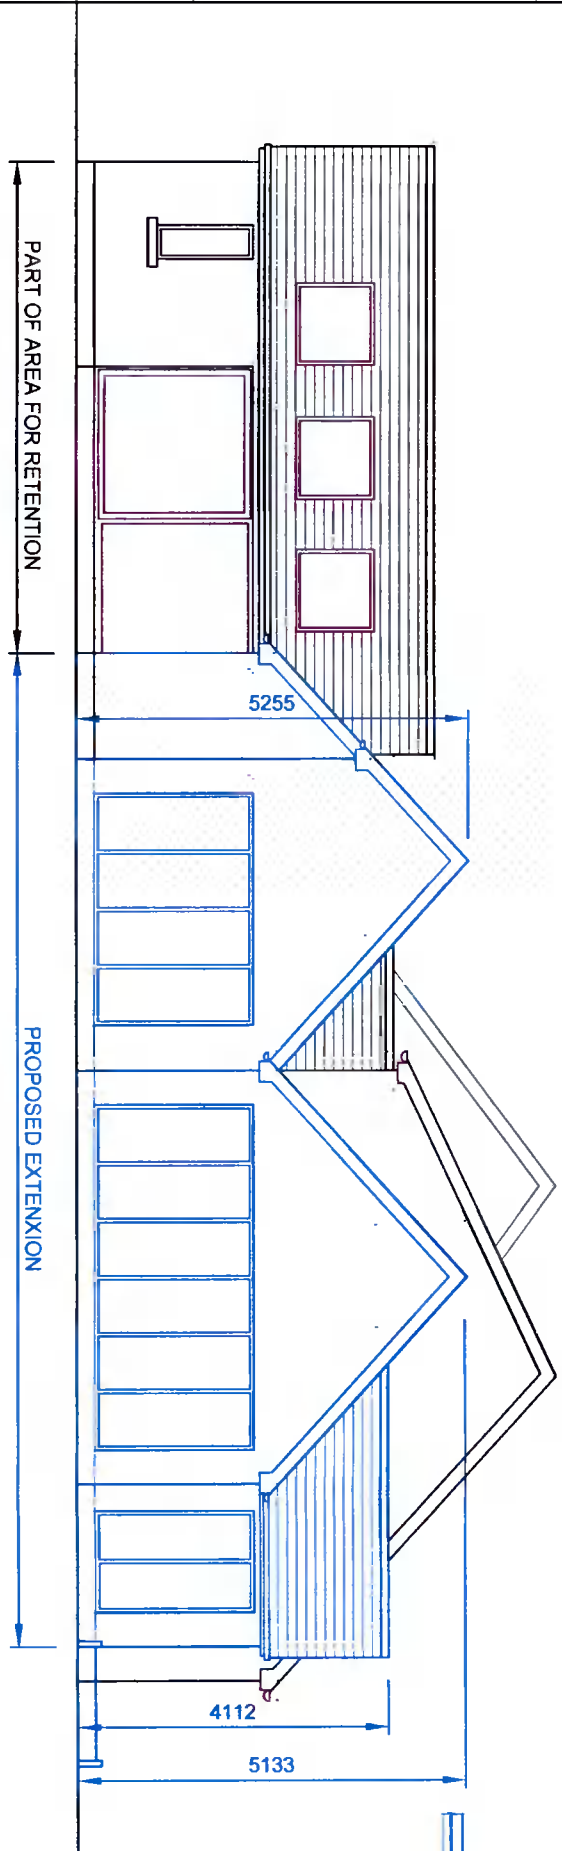

PROPOSED WORKS
SHOWN COLOURED BLUE

NO	REVISION	DATE

H. K. O'DALY & ASSOCIATES
ARCHITECTURAL & PLANNING CONSULTANTS
KINGSWOOD, NAAS ROAD, CLONDAKIN, DUBLIN 22.
TELEPHONE (01) 459 1127

PROJECT EXTENSION AT GLENARRANEEN, BRITTAS, CO. DUBLIN.	SCALE 1:100
DATE August 2021	DRAWN Kath O'Daly
CHECKED	
DRAWING NO 821/6/17	
CLIENT KEITH JUSTICE.	© THIS DRAWING IS COPYRIGHT