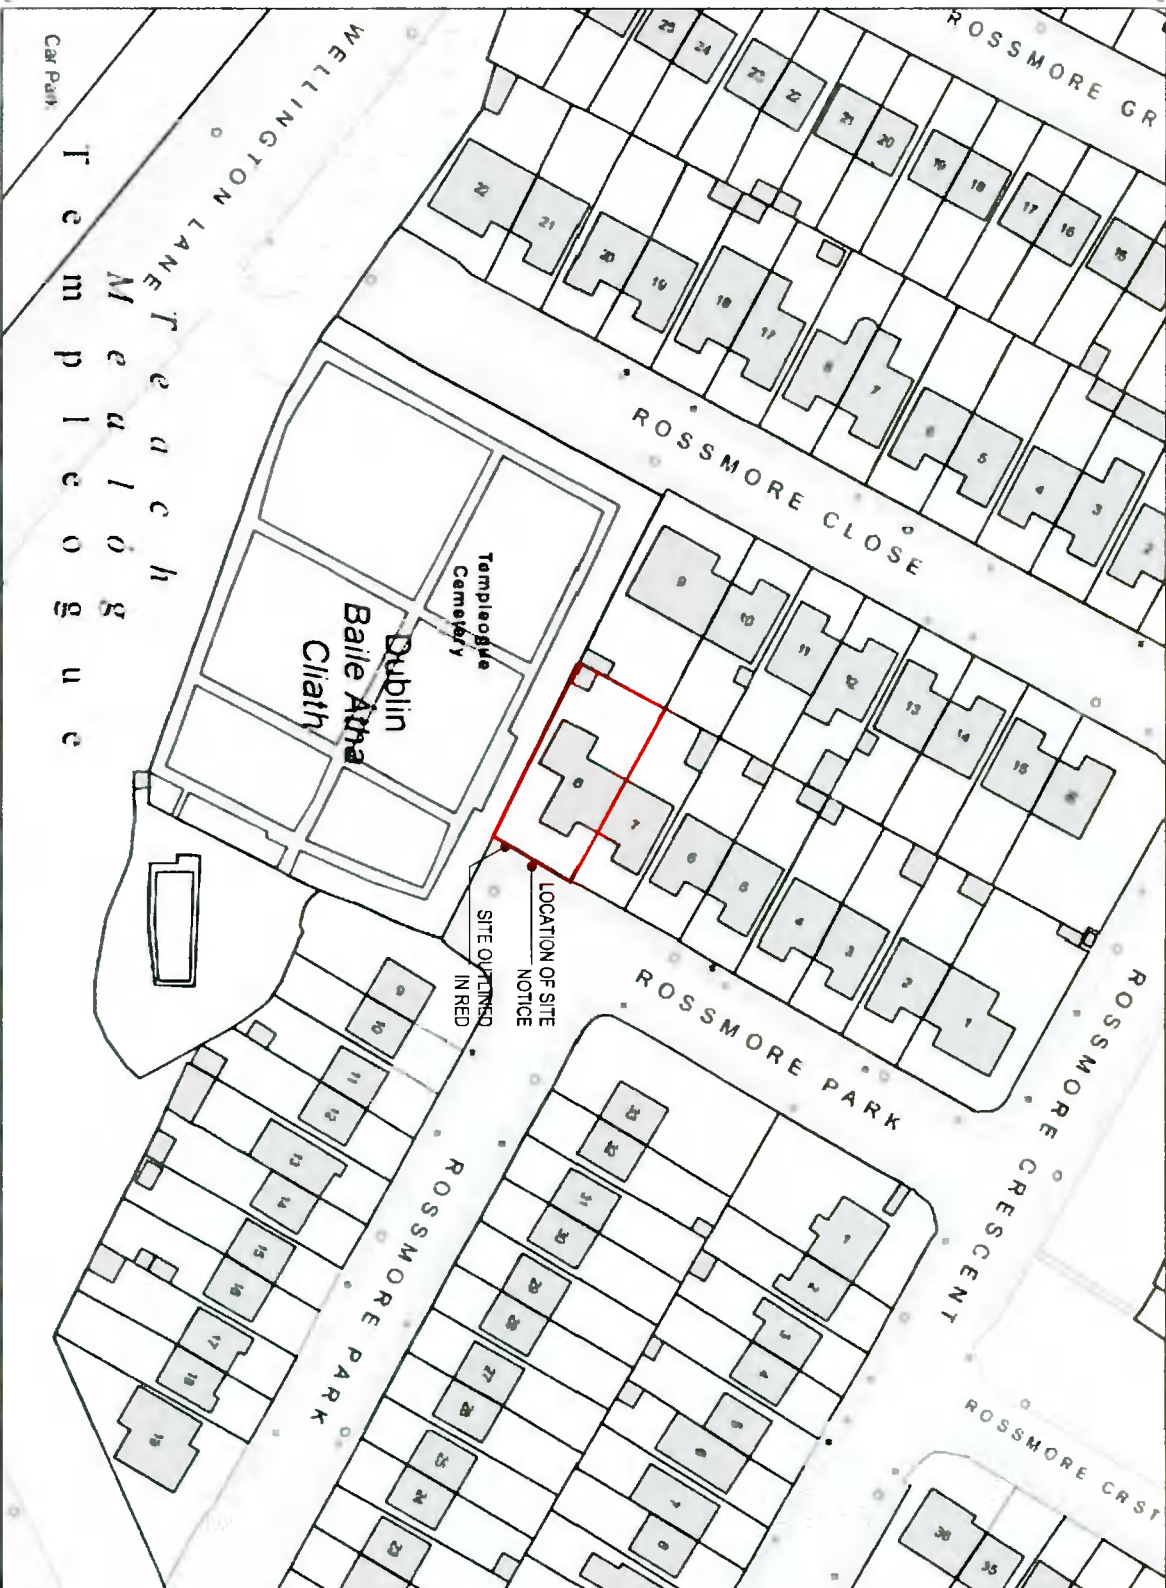

# Planning Pack Map

**CENTRE COORDINATES**  
 ITM 712020 728495  
**PUBLISHED:** 18.02.2022  
**ORDER NO.:** 50251508\_1  
**MAP SERIES:** 1:1,000  
**MAP SHEETS:** 3390-05, 3390-10, 3391-01, 3391-06

**COMPILED AND PUBLISHED BY**  
 Ordnance Survey Ireland  
 Phoenix Park  
 Dublin 8,  
 Ireland

The representation on this map of a road, track or looppath is not evidence of the existence of a right of way

Ordnance Survey maps never show legal property boundaries nor do they show ownership of physical features