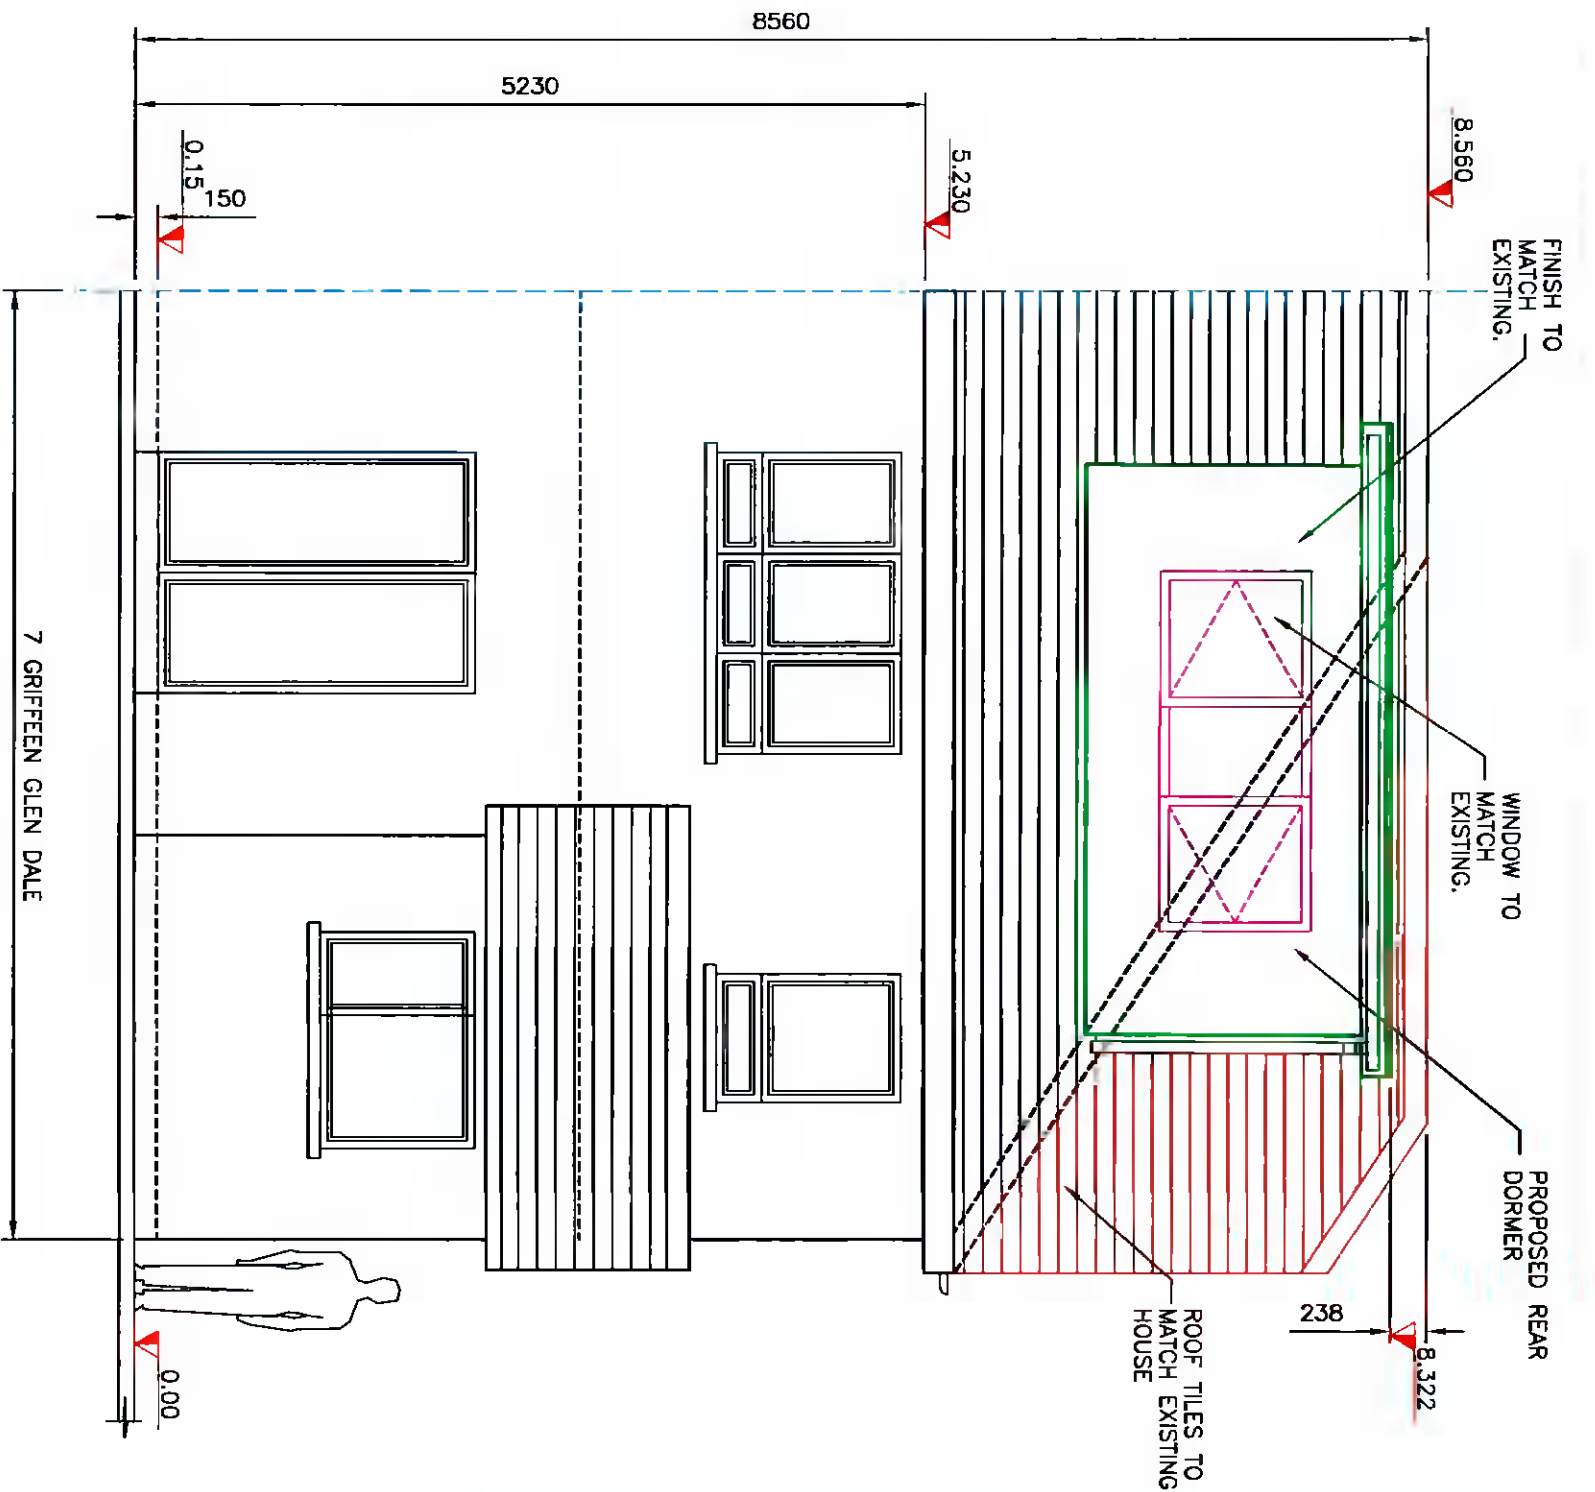

PROPOSED FRONT ELEVATION

PROPOSED REAR ELEVATION

The information contained in this drawing is confidential and must not be divulged to any third party without the written consent of 4pbs Design Services.

38 Larkfield Avenue
Lucan
Co. Dublin

No.7 Griffeen Glen Dale,
Griffeen Valley,
Lucan, Co. Dublin

**PROPOSED FRONT AND REAR
ELEVATIONS**

| | |
|-------|---|
| DRAWN | JOHN FORBES , 38 LARKFIELD AVE. , LUCAN, CO. DUBLIN |
| DATE | Feb 2022 |
| SCALE | 1:50 @ A3 |