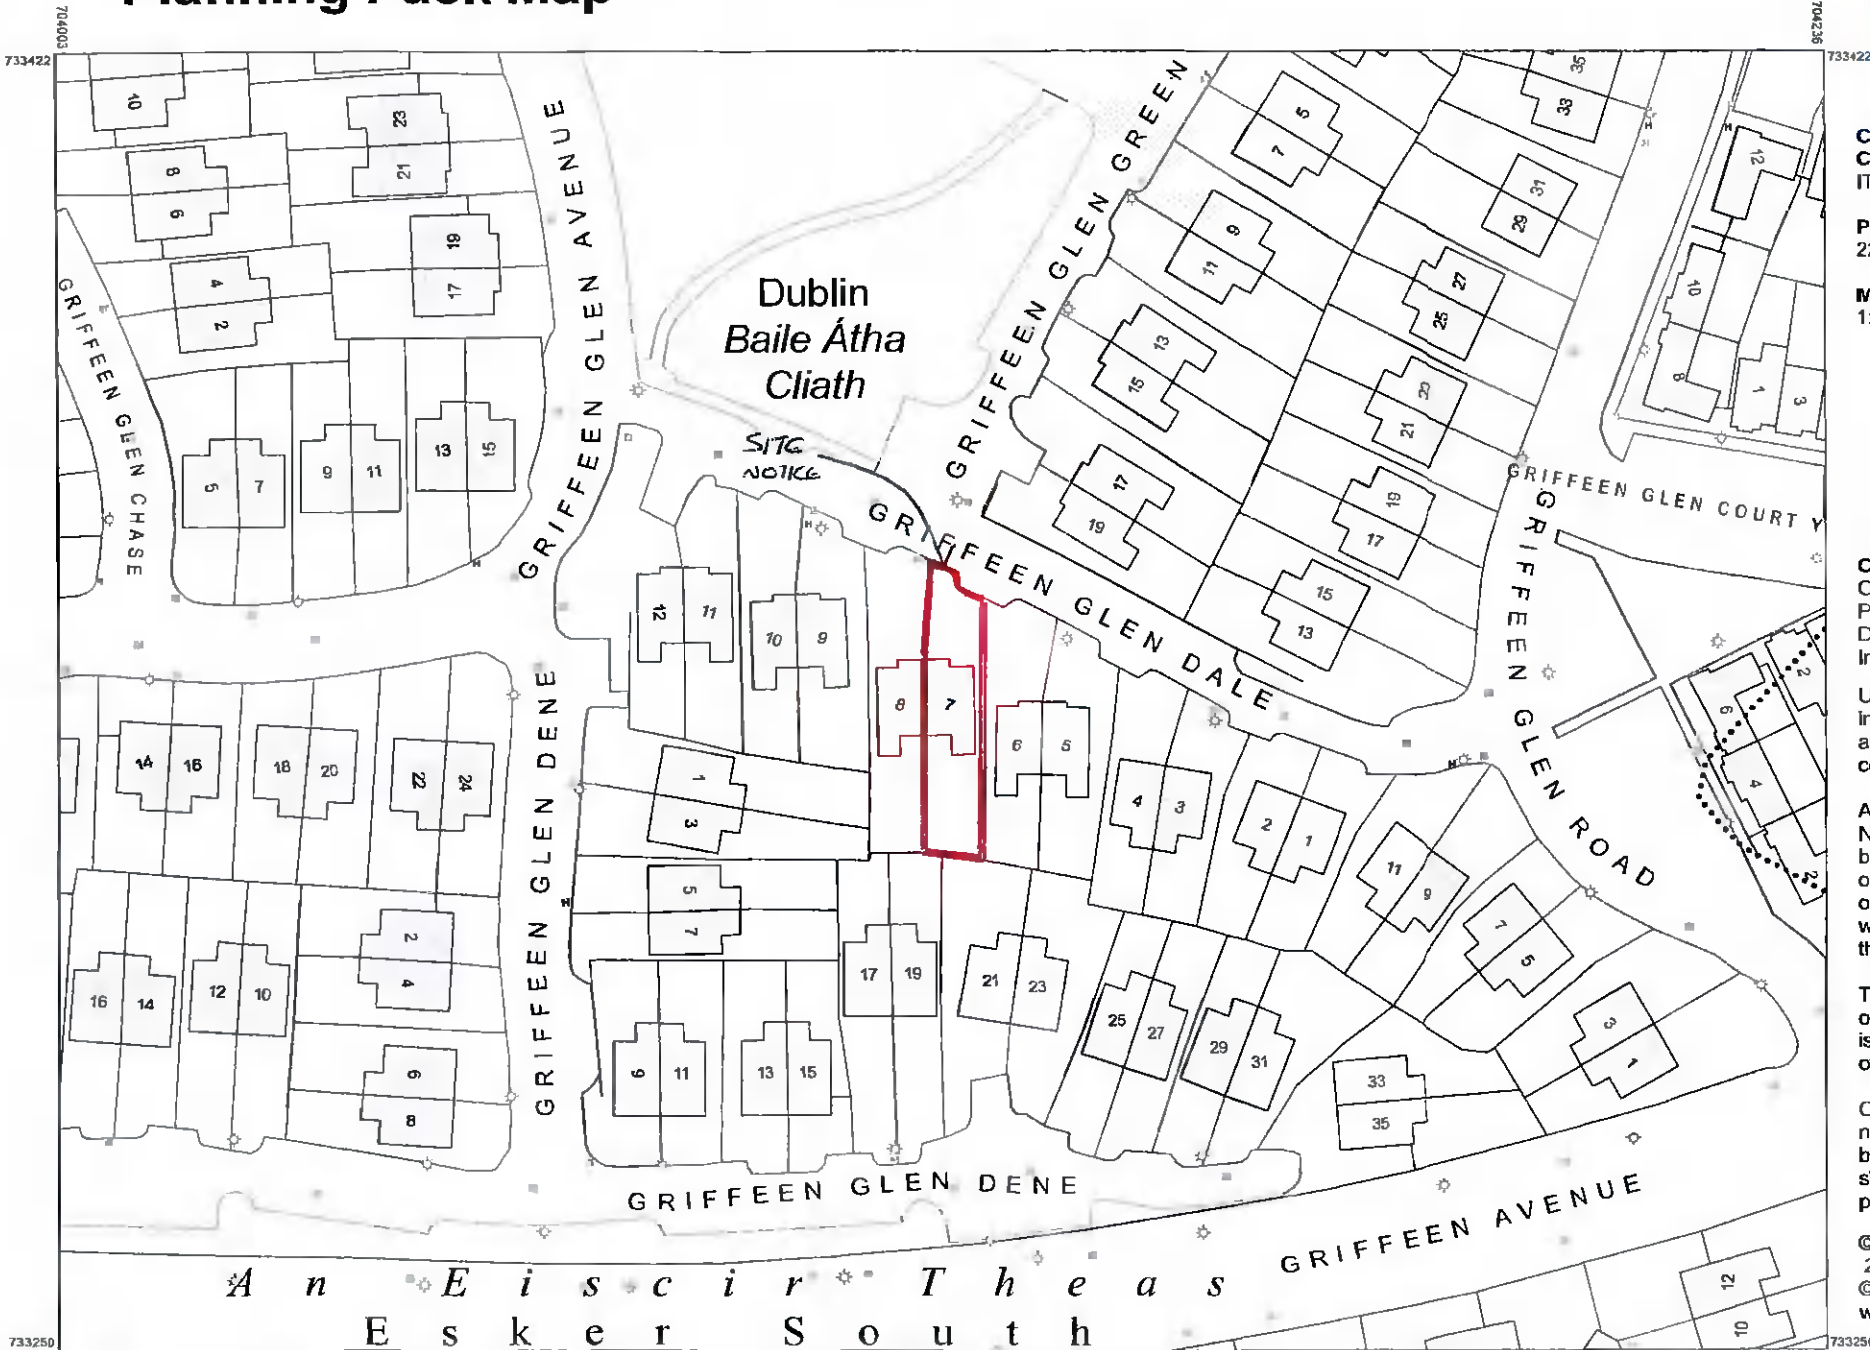

Planning Pack Map

CENTRE COORDINATES:
ITM 704120.733336

PUBLISHED: 22/02/2022
ORDER NO.: 50252124_1

MAP SERIES: 1:1,000
MAP SHEETS: 3261-11

COMPILED AND PUBLISHED BY:
Ordnance Survey Ireland,
Phoenix Park,
Dublin 8,
Ireland.

The representation on this map
of a road, track or footpath
is not evidence of the existence
of a right of way.

Ordnance Survey maps
never show legal property
boundaries, nor do they
show ownership of
physical features.

© Suirbhéireacht Ordanáis Éireann,
2022
© Ordnance Survey Ireland, 2022
www.osi.ie/copyright

LEGEND:
<http://www.osi.ie>;
search 'Large Scale Legend'

OUTPUT SCALE: 1:1,000

CAPTURE RESOLUTION:
The map objects are only accurate to the
resolution at which they were captured.
Output scale is not indicative of data capture scale.
Further information is available at:
<http://www.osi.ie>; search 'Capture Resolution'