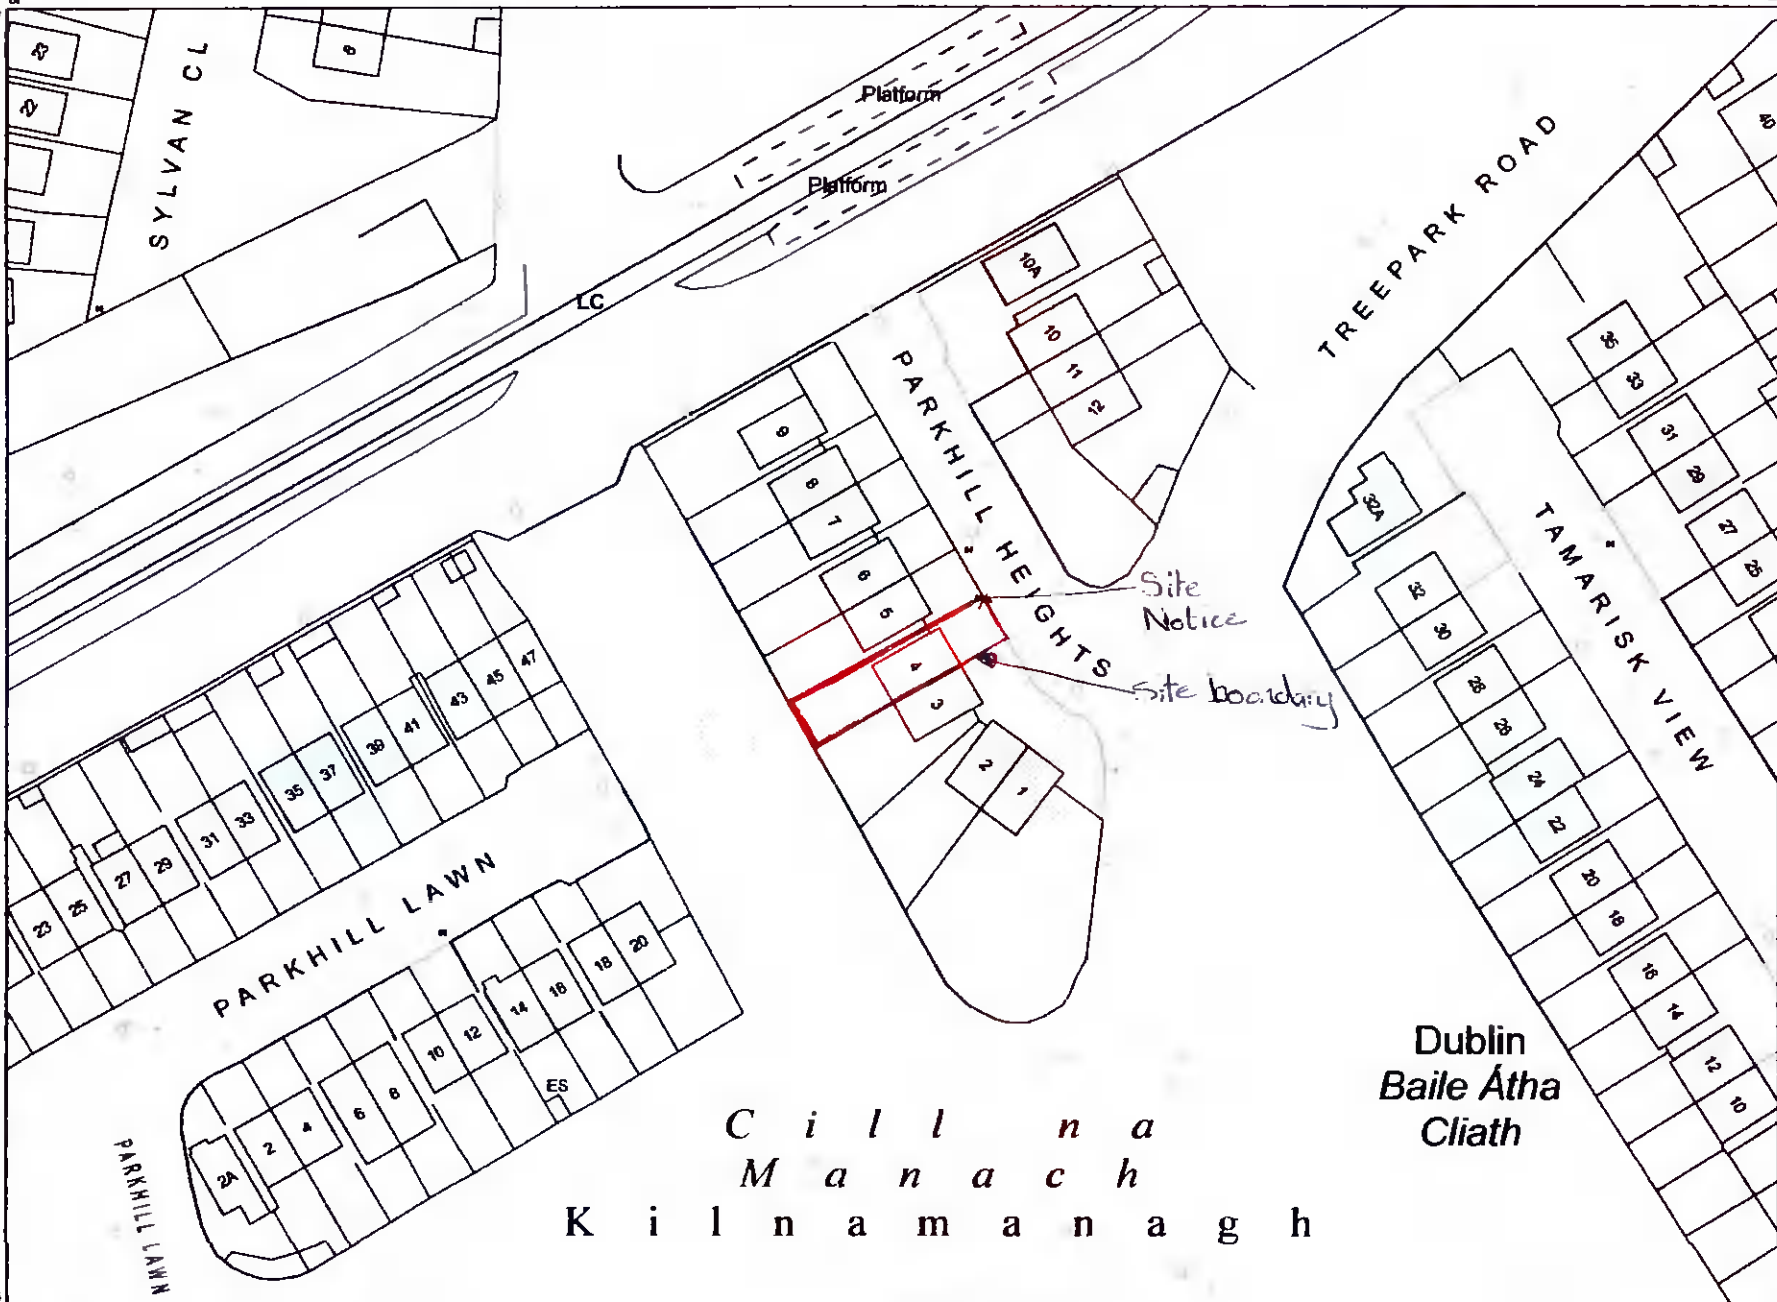

Planning Pack Map

CENTRE COORDINATES:
ITM 708953,729331

PUBLISHED: 07/03/2022
ORDER NO.: 50254767_1

MAP SERIES: 1:1,000
MAP SHEETS: 3327-22

COMPILED AND PUBLISHED BY:
Ordnance Survey Ireland,
Phoenix Park,
Dublin 8,
Ireland.

The representation on this map
of a road, track or footpath
is not evidence of the existence
of a right of way.

Ordnance Survey maps
never show legal property
boundaries, nor do they
show ownership of
physical features.