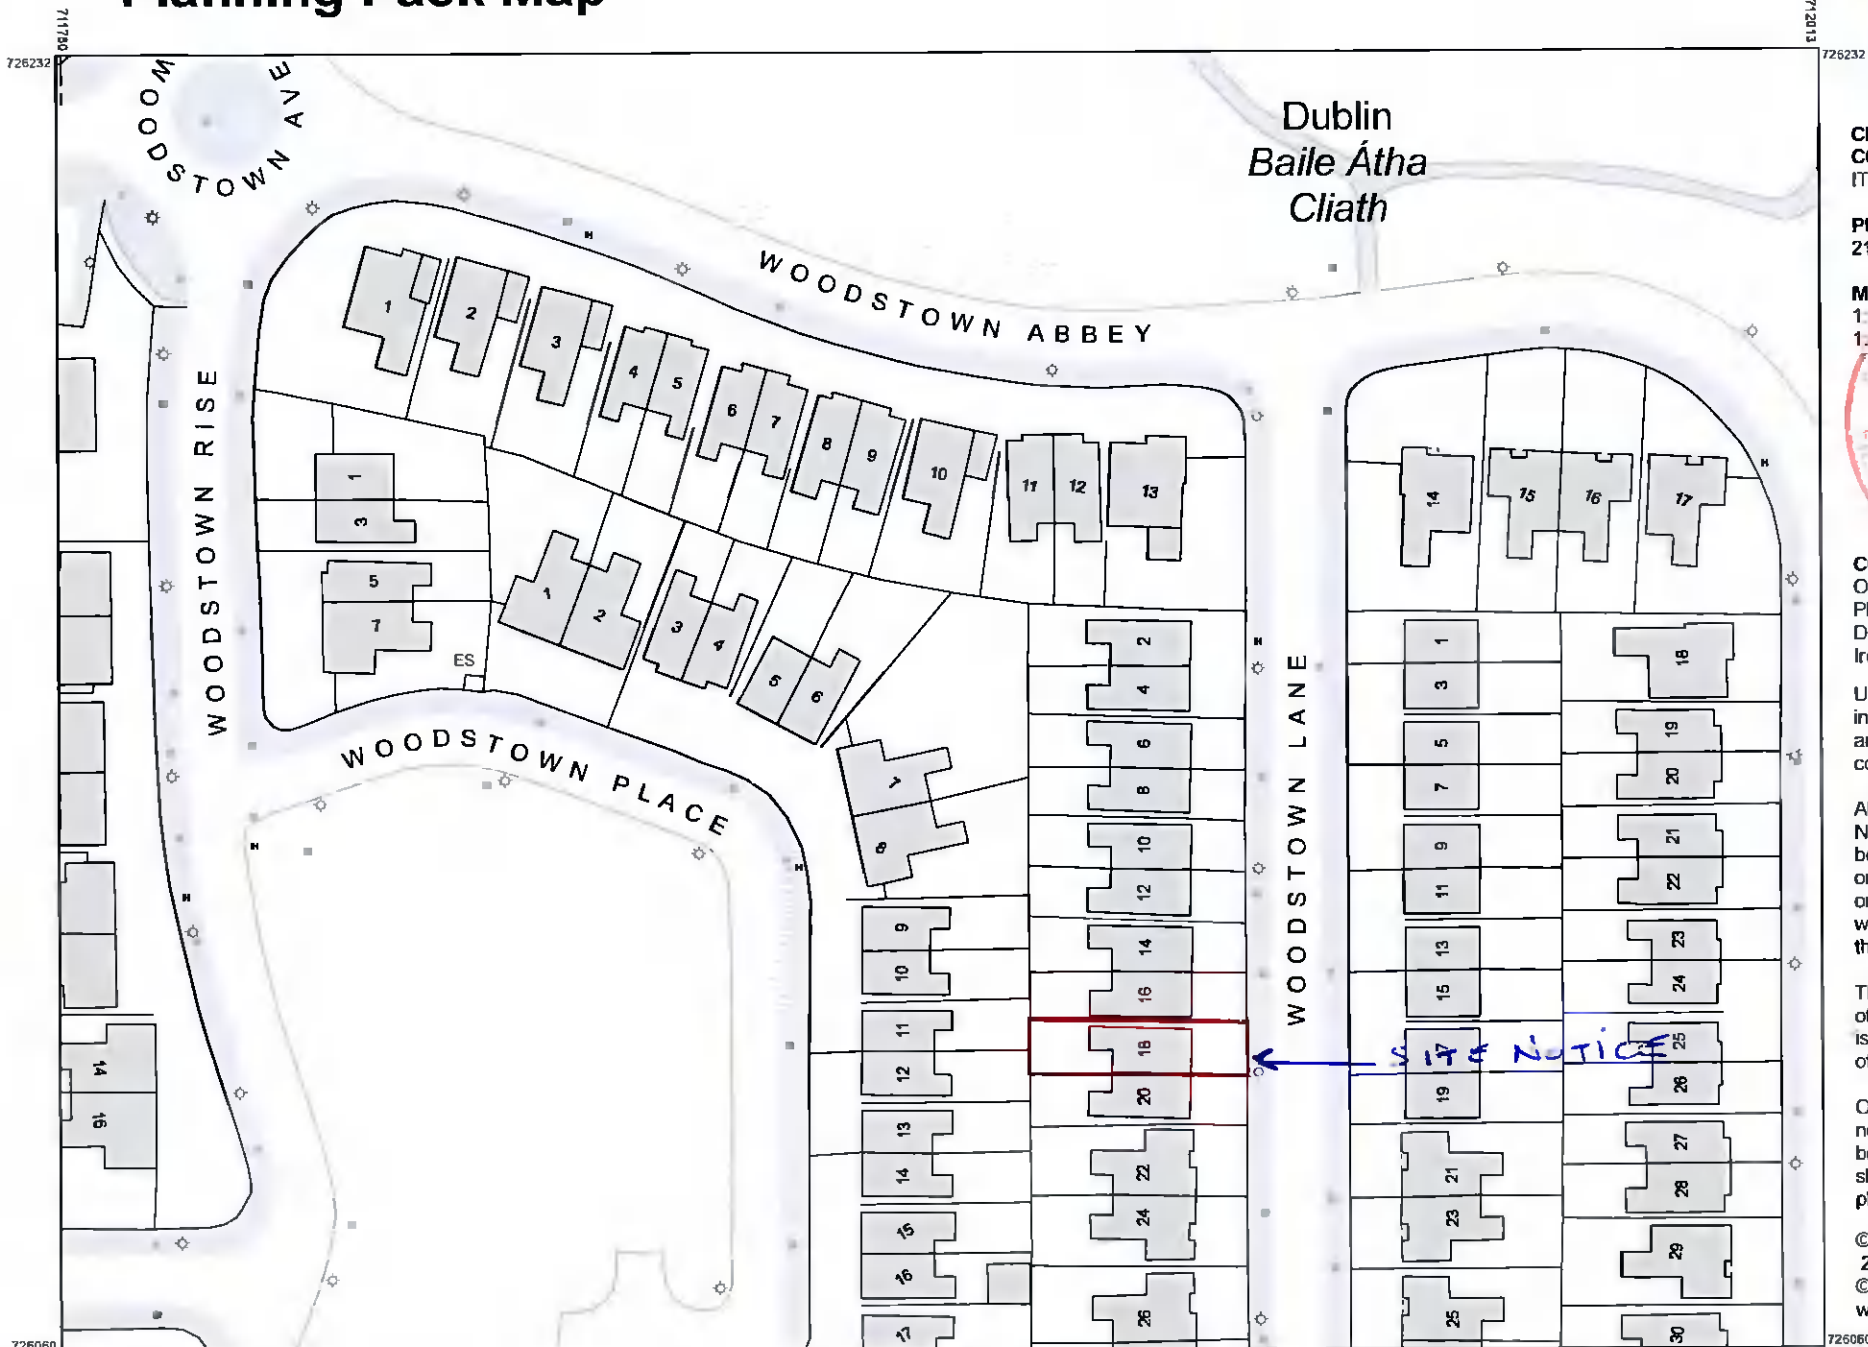

Planning Pack Map

CENTRE COORDINATES:
ITM 711897,726146

PUBLISHED: 21/02/2022
ORDER NO.: 40011150_1

MAP SERIES: 1:1,000
MAP SHEETS: 3390-25
1:1,000 3391-21

COMPILED AND PUBLISHED BY:
Ordnance Survey Ireland,
Phoenix Park,
Dublin 8,
Ireland.

The representation on this map
of a road, track or footpath
is not evidence of the existence
of a right of way

Ordnance Survey maps
never show legal property
boundaries, nor do they
show ownership of
physical features.

© Suirbhéireacht Ordanáis Éireann,
2022
© Ordnance Survey Ireland, 2022
www.osi.ie/copynght

LEGEND:
<http://www.osi.ie>;
search 'Large Scale Legend'

OUTPUT SCALE: 1:1,000

CAPTURE RESOLUTION:
The map objects are only accurate to the
resolution at which they were captured
Output scale is not indicative of data capture scale
Further information is available at
<http://www.osi.ie>, search 'Capture Resolution'