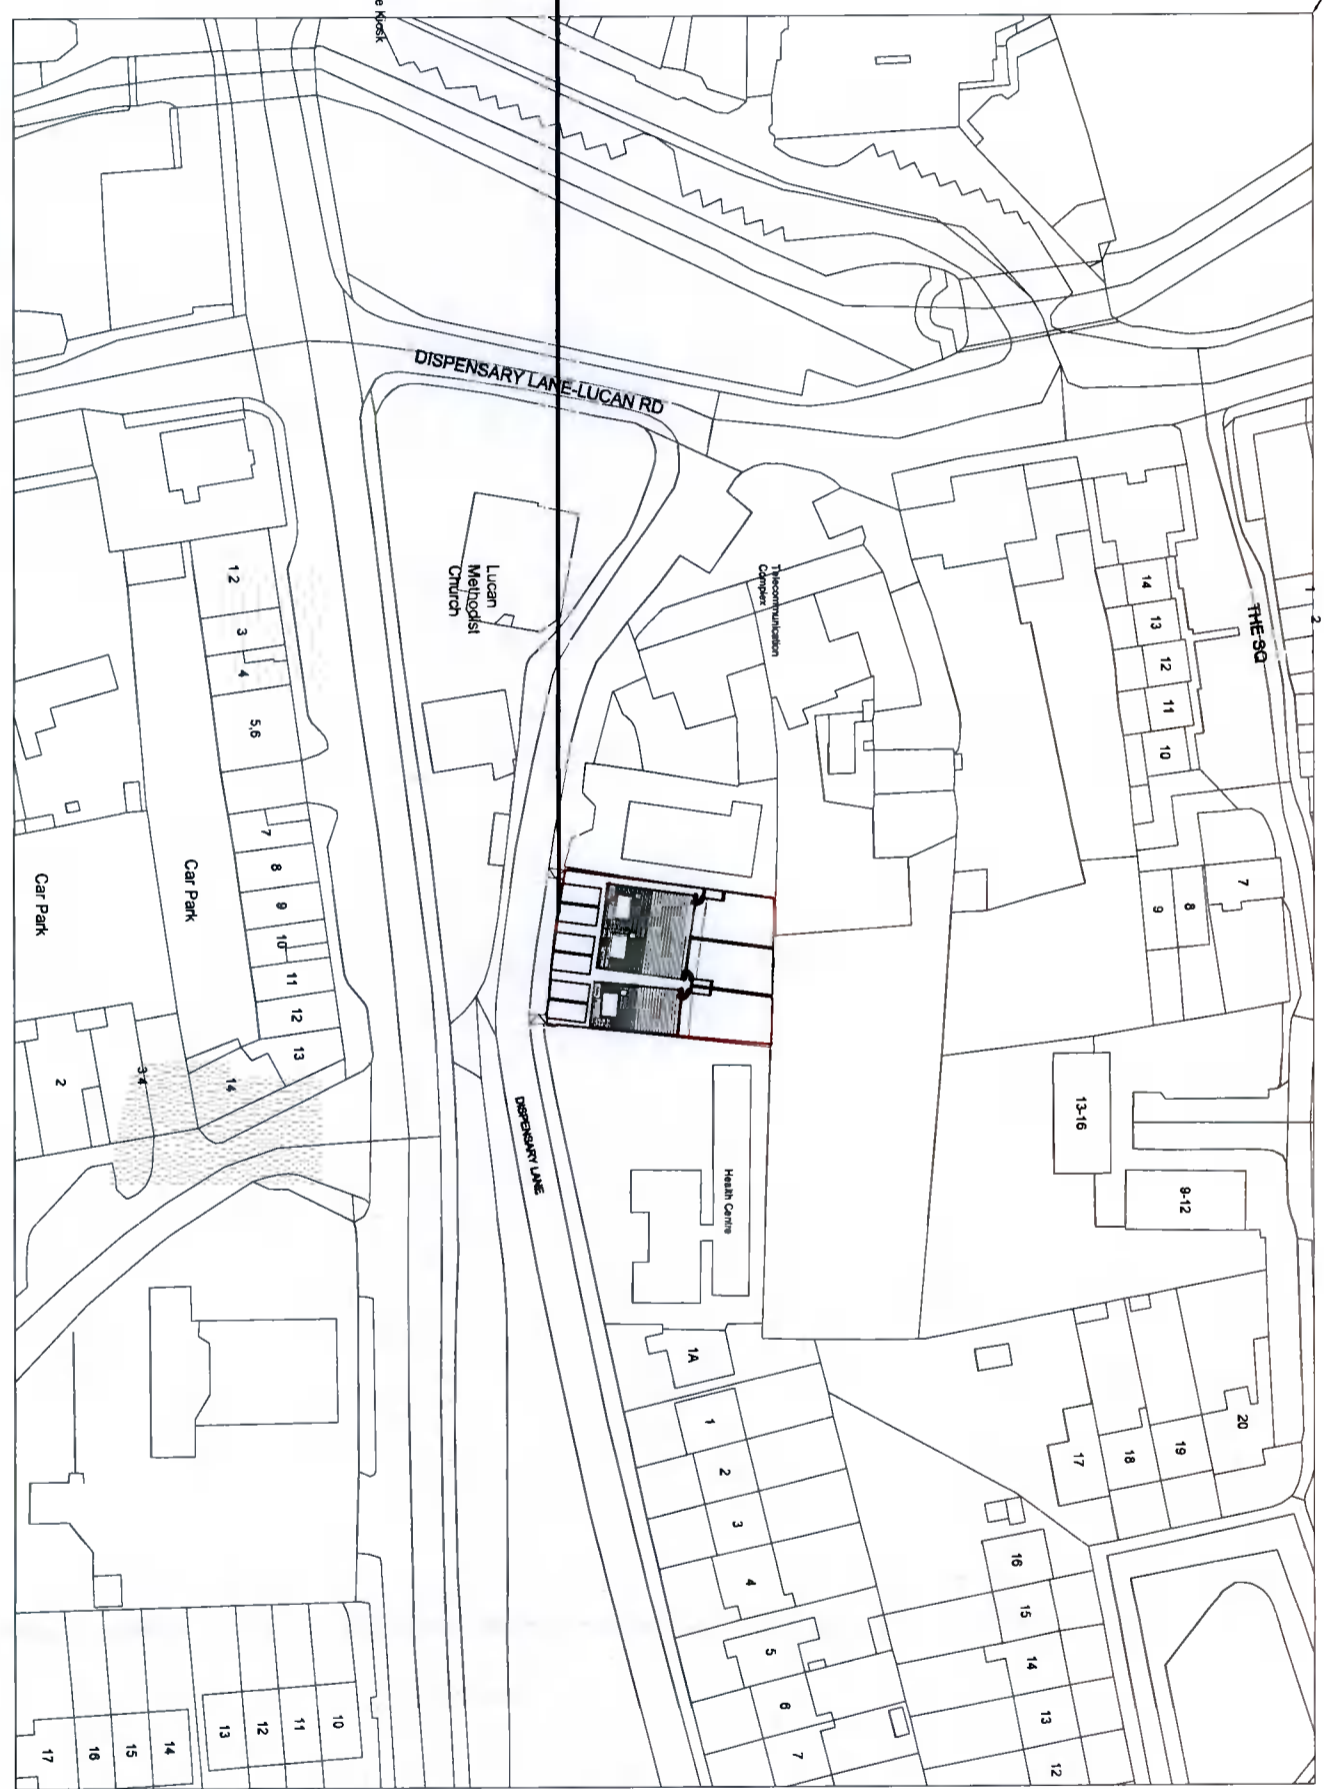

X:703141.7217
Y:735275.7686

POSITION OF SITE NOTICE

SITE LOCATION PLAN

SCALE 1:1000

Description
 Digital Cartographic Model (DCM)
 Publisher / Source: Ordnance Survey Ireland (OSI)
 Data Source / Reference
 PRIME2
 File Format
 Autodesk AutoCAD (DWG, R2013)
 File Name
 v_50213001_dmg
 Clip Extent / Area of Interest (AID)
 LXL:Y= 703141.7217,735103.7686
 LRX:LY= 703374.7217,735103.7686
 ULXL:Y= 703141.7217,735275.7686
 URX:LY= 703374.7217,735275.7686

Projection / Spatial References
 Projection: IRENE195_
 Irish Transverse_Mercator
 Centre Point Coordinates:
 X:Y= 7032982217,735189,7686
 Reference Index
 Map Series / Map Sheets
 10,000 1 3194-25
 Data Extraction Date
 Date: 12-Aug-2021
 Source Data Release
 DCLMS Release V11A3112

X:703374.721
Y:735103.7686