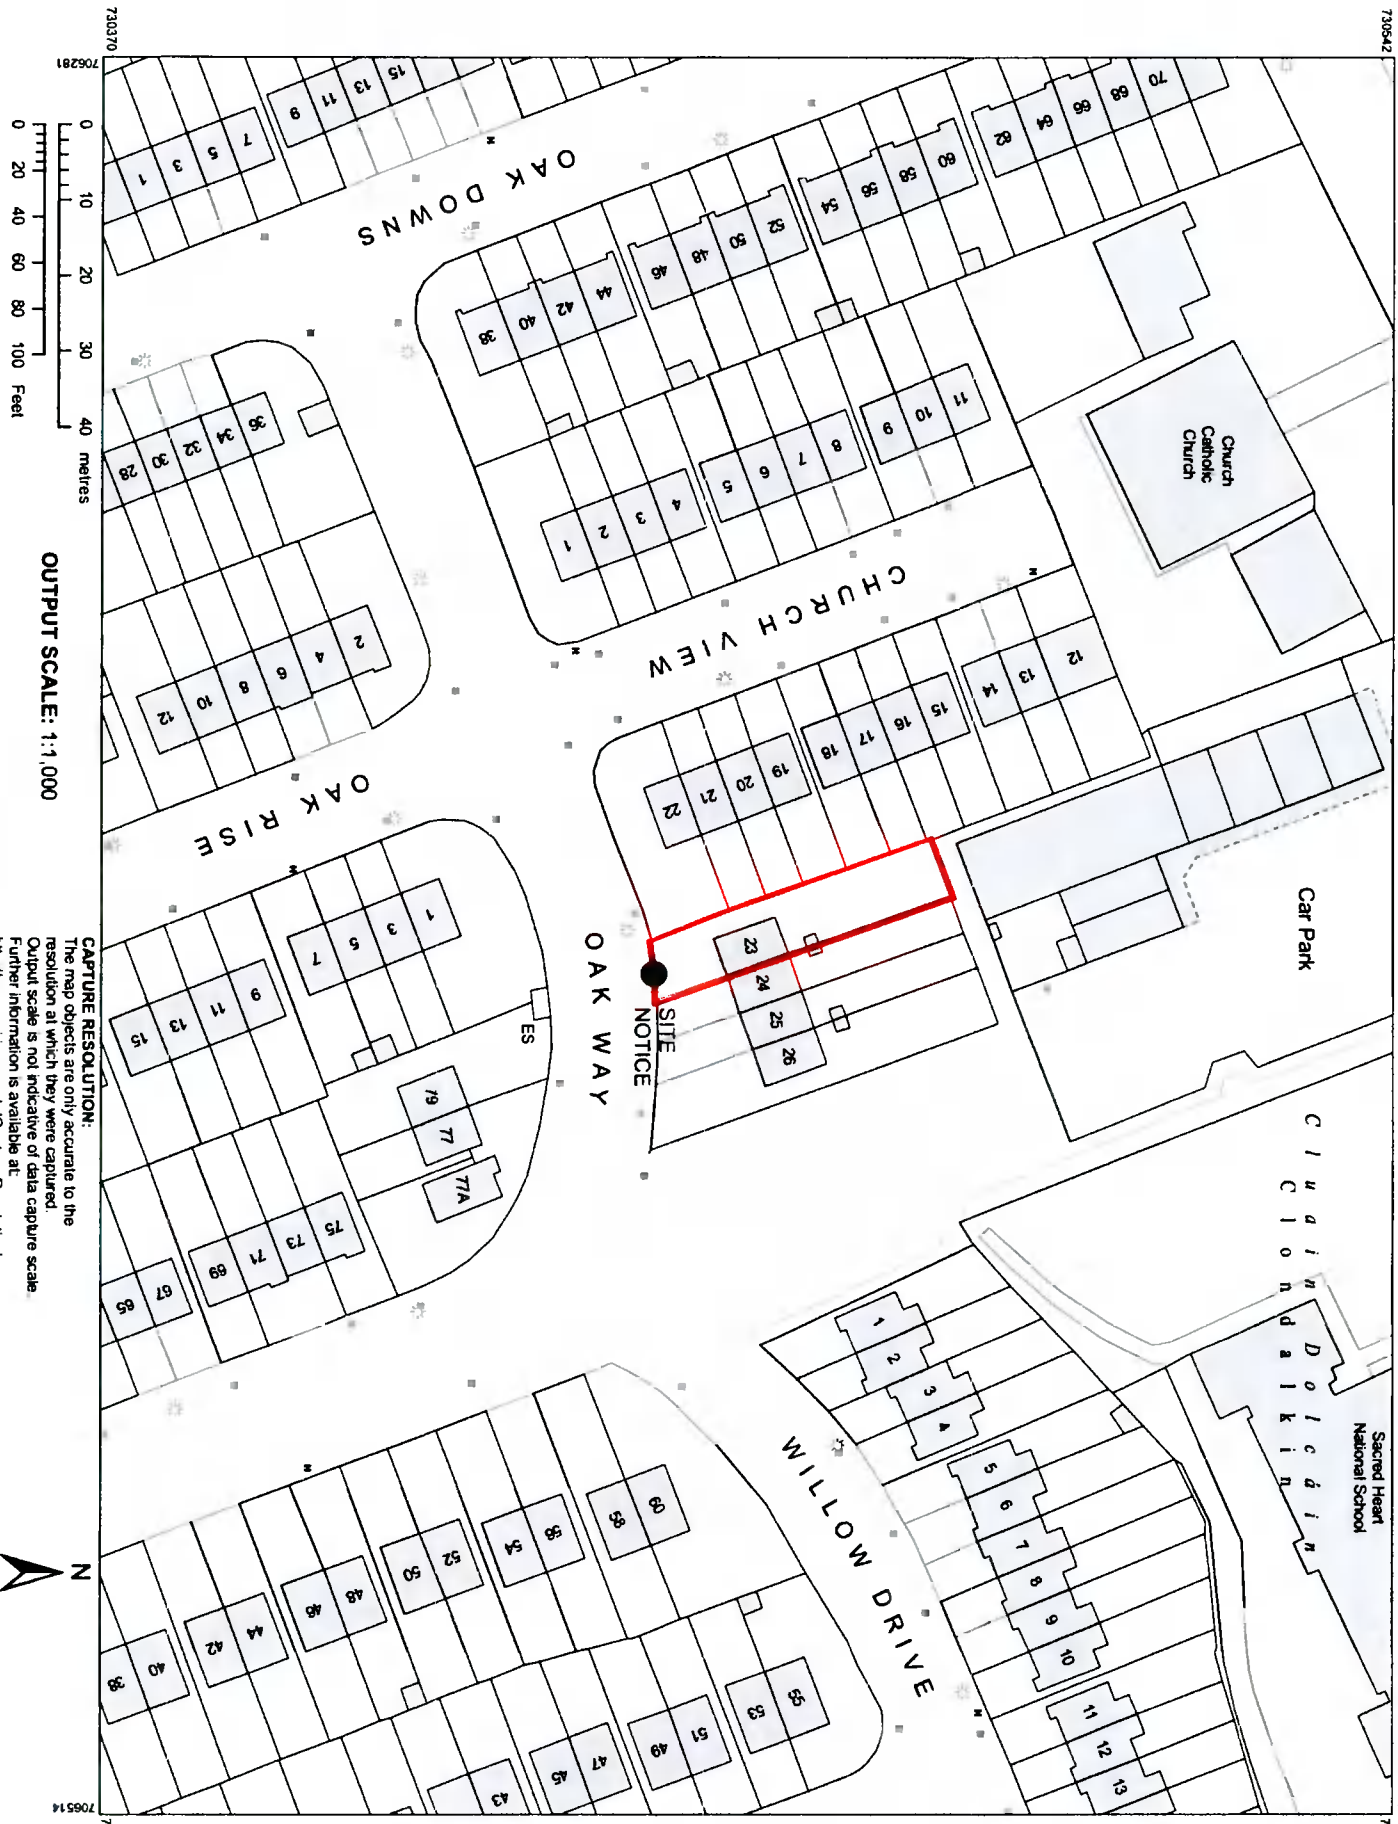

Planning Pack Map

CENTRE COORDINATES:
ITM 706398;730456

PUBLISHED: 15/02/2022 **ORDER NO.:** 50250552_1

MAP SERIES: 1:1,000 **MAP SHEETS:** 3326-13, 3326-14

COMPILED AND PUBLISHED BY:
Ordnance Survey Ireland,
Phoenix Park,
Dublin 8,
Ireland.

The representation on this map of a road, track or footpath is not evidence of the existence of a right of way.

Ordnance Survey maps never show legal property boundaries, nor do they show ownership of physical features.

© Suirbhéireacht Ordanáis Éireann, 2022
© Ordnance Survey Ireland, 2022
www.osi.ie/copyright

LEGEND:
<http://www.osi.ie/>
search 'Large Scale Legend'

CAPTURE RESOLUTION:
The map objects are only accurate to the resolution at which they were captured.
Output scale is not indicative of data capture scale.
Further information is available at:
<http://www.osi.ie/search/CaptureResolution>

OUTPUT SCALE: 1:1,000