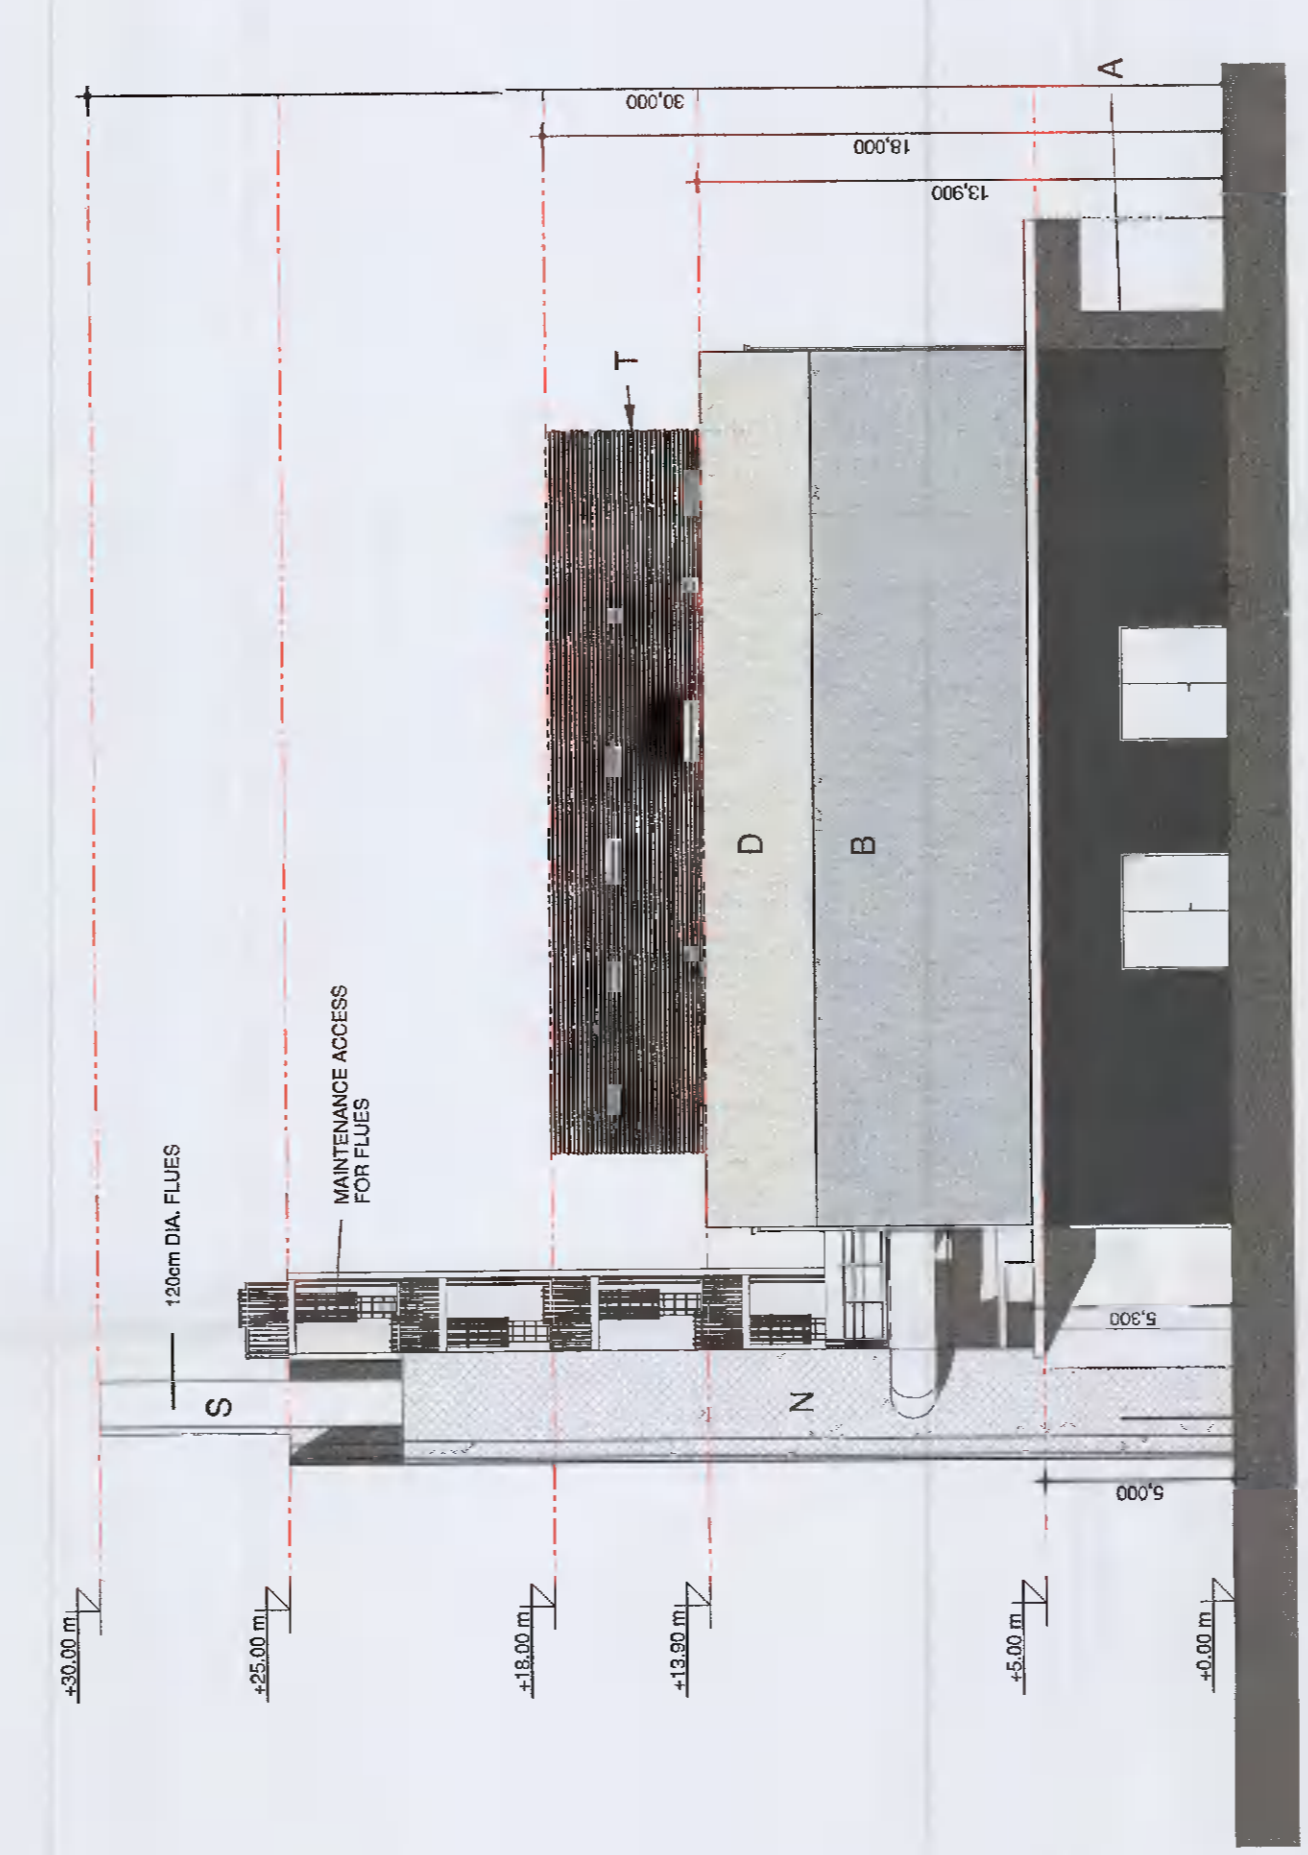

2 MULTIFUEL POWER PLANT SOUTH BUILDING - SOUTH ELEVATION 1:200