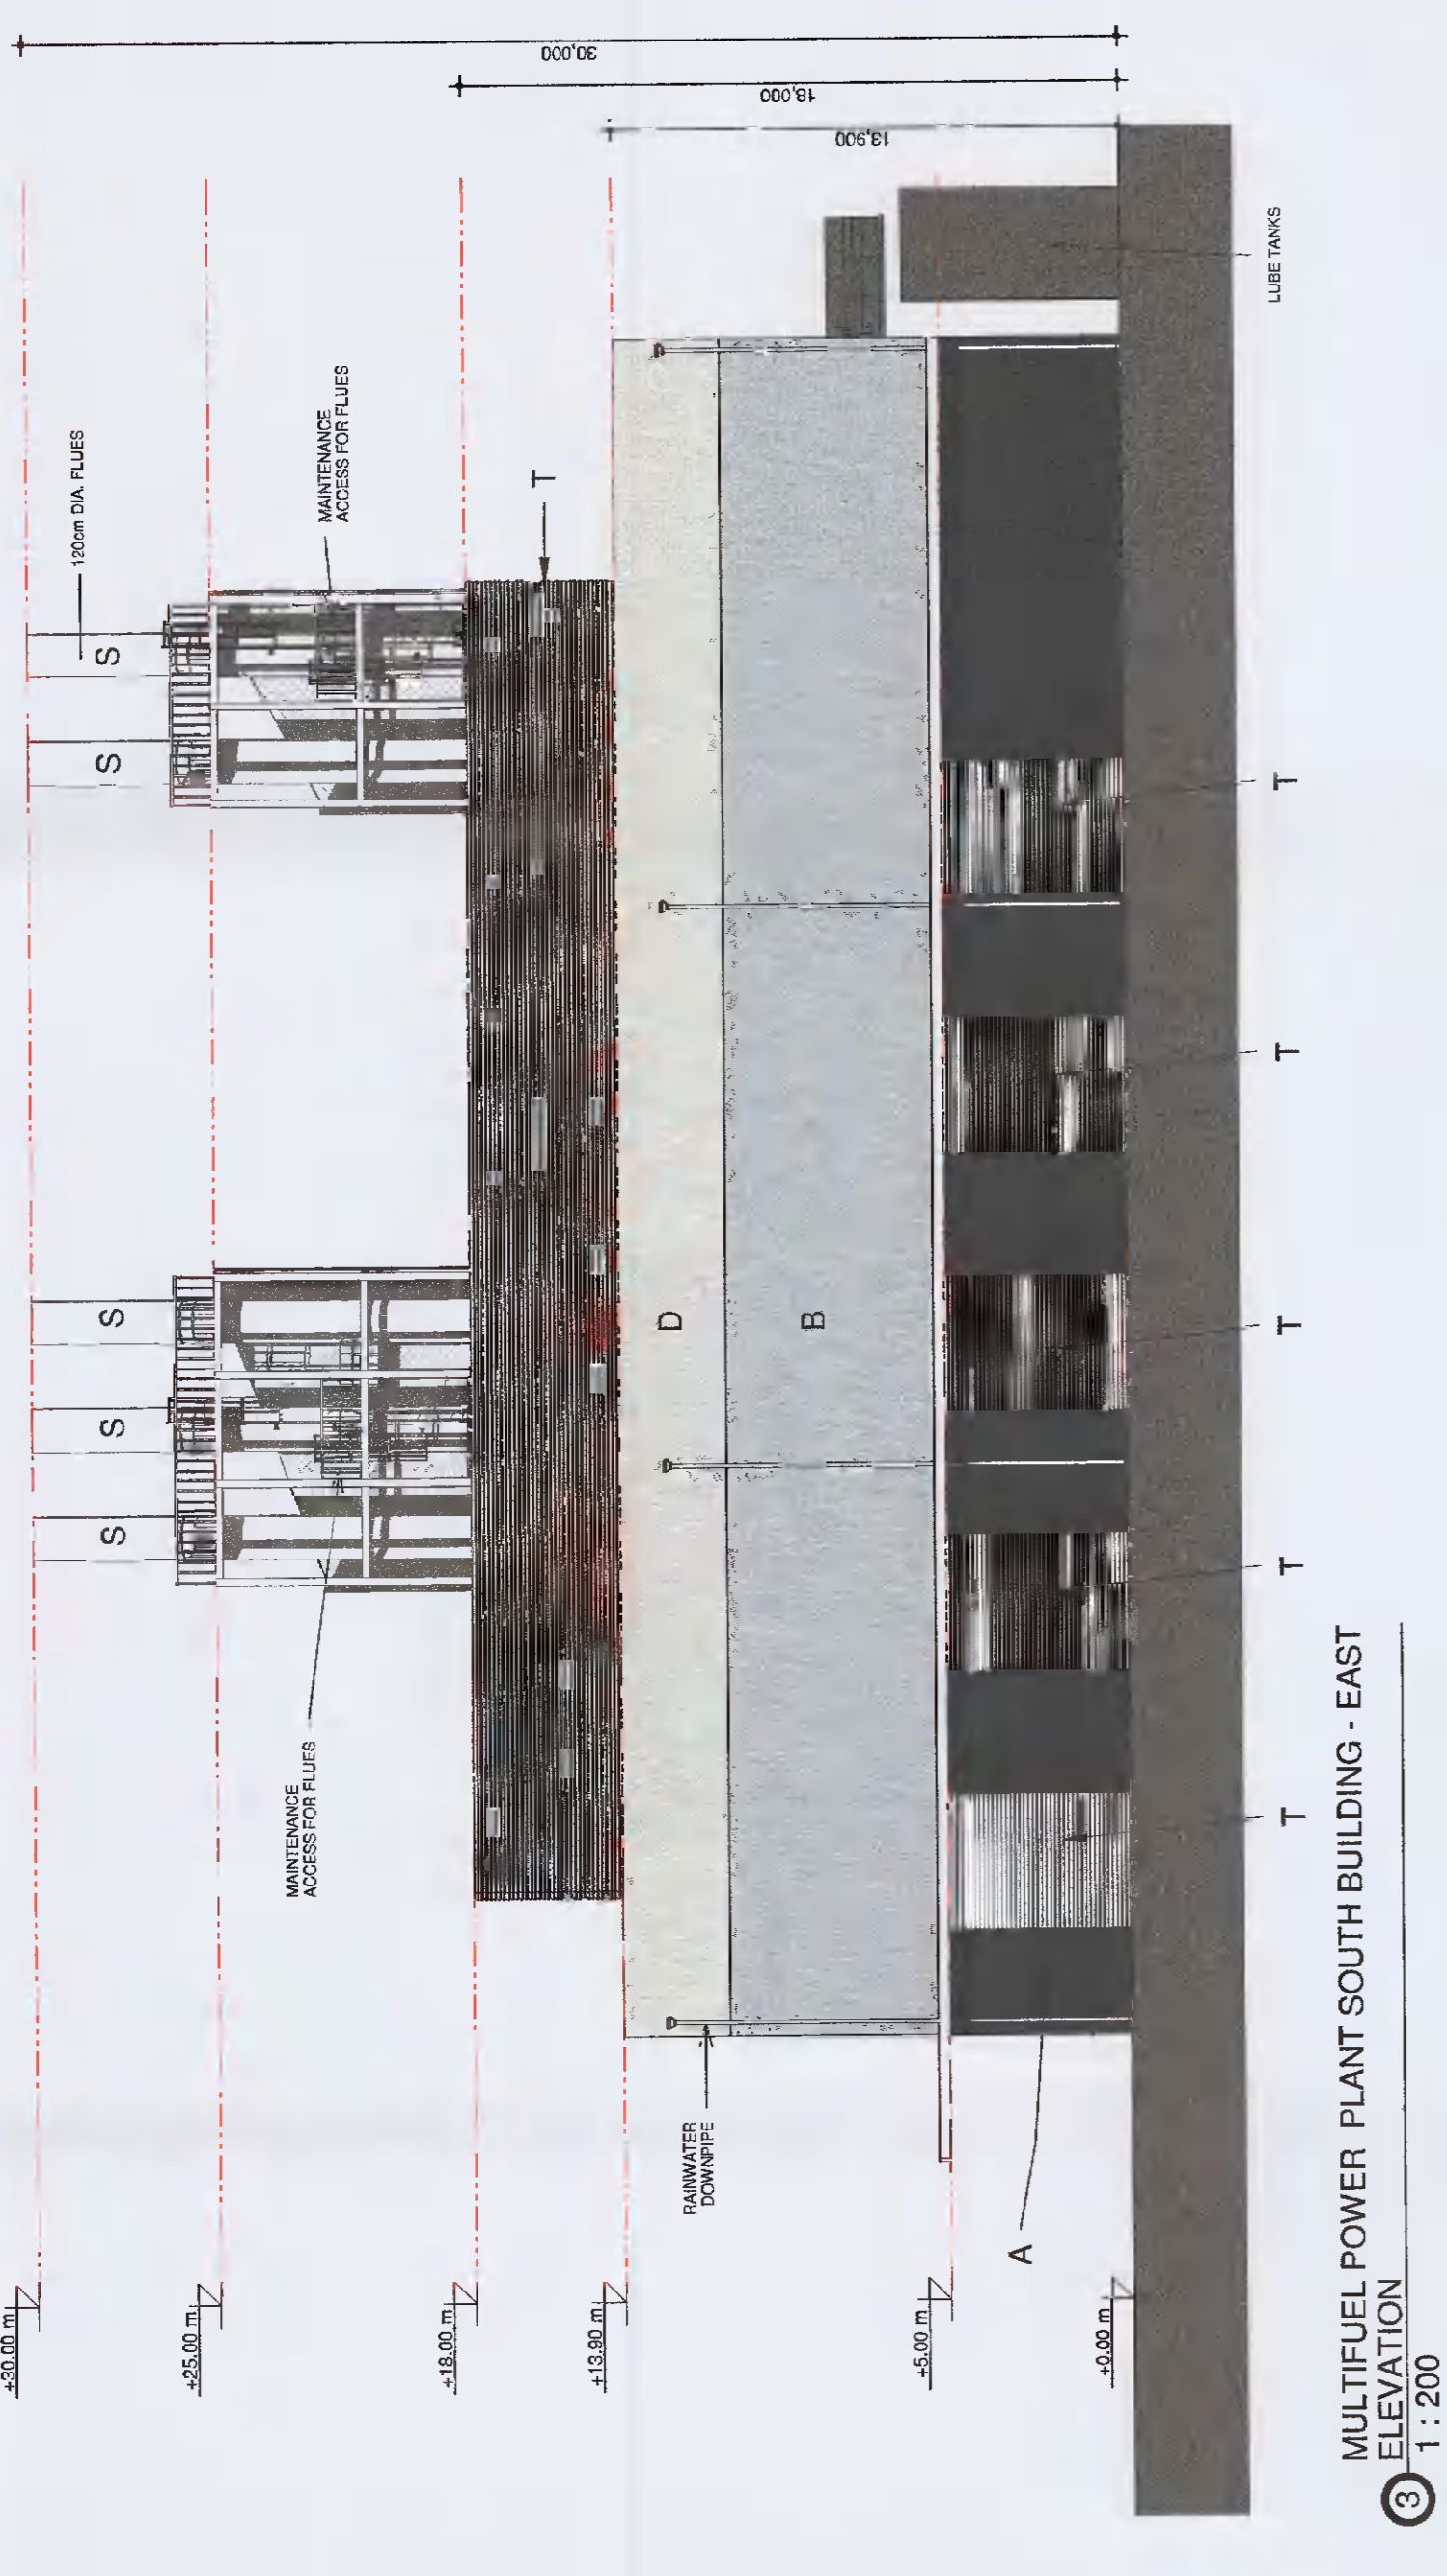

4 MULTIFUEL POWER PLANT SOUTH BUILDING - WEST ELEVATION 1:200