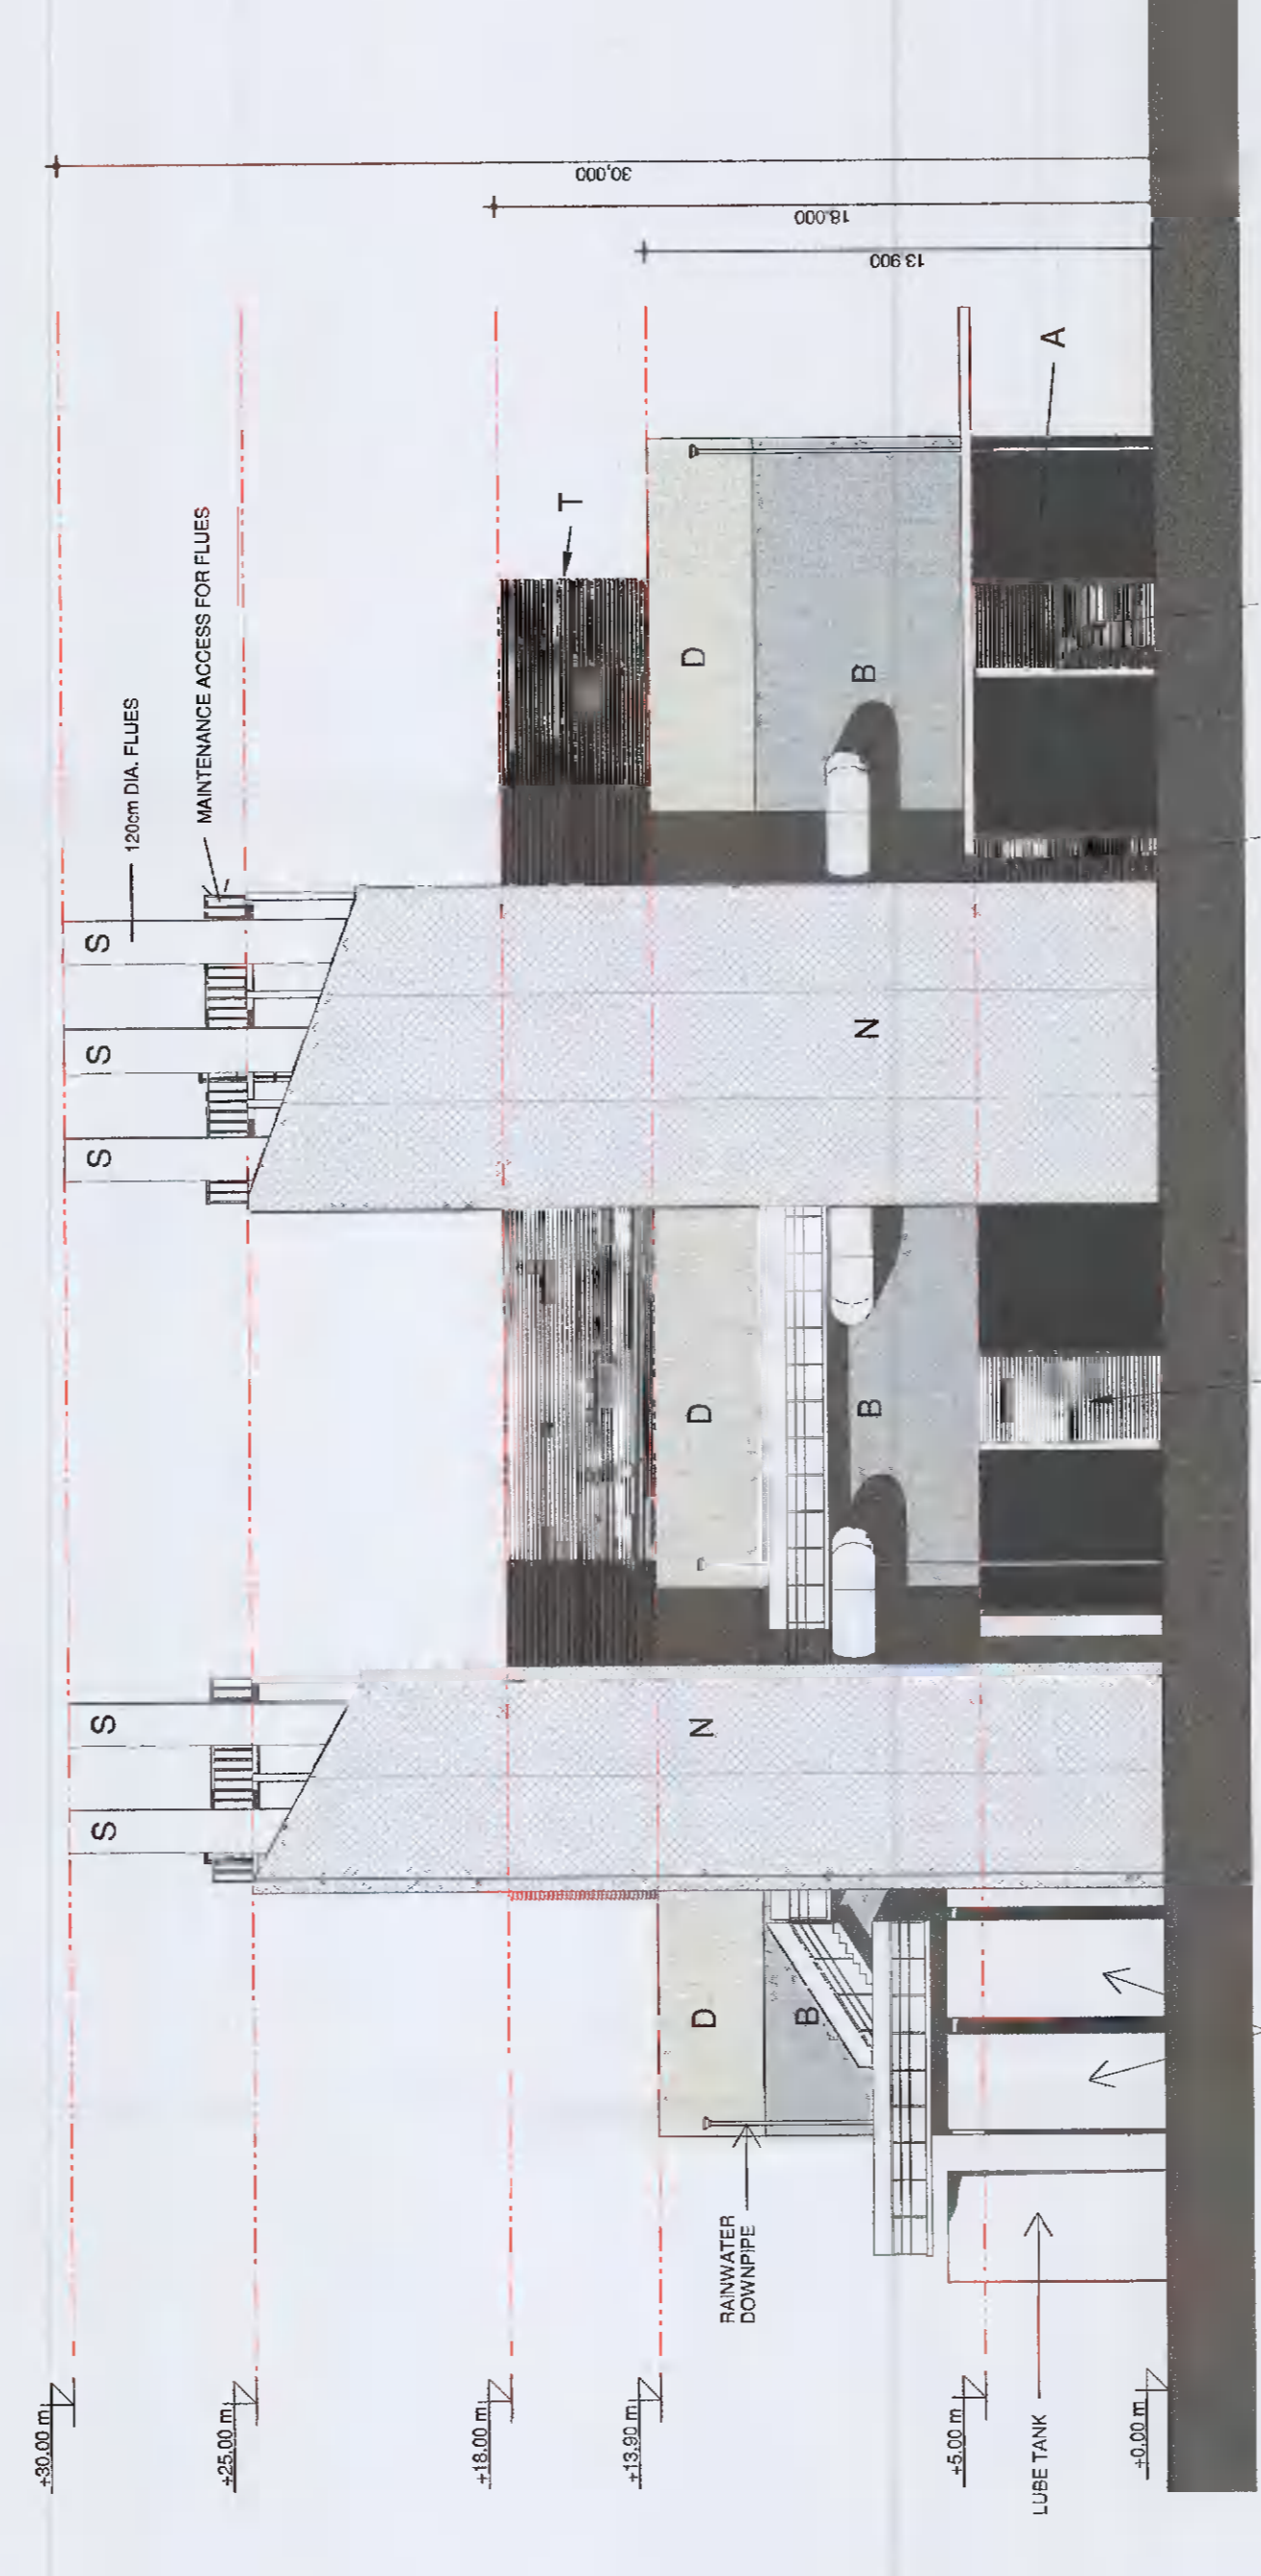

4 MULTIFUEL POWER PLANT SOUTH BUILDING - WEST ELEVATION 1:200