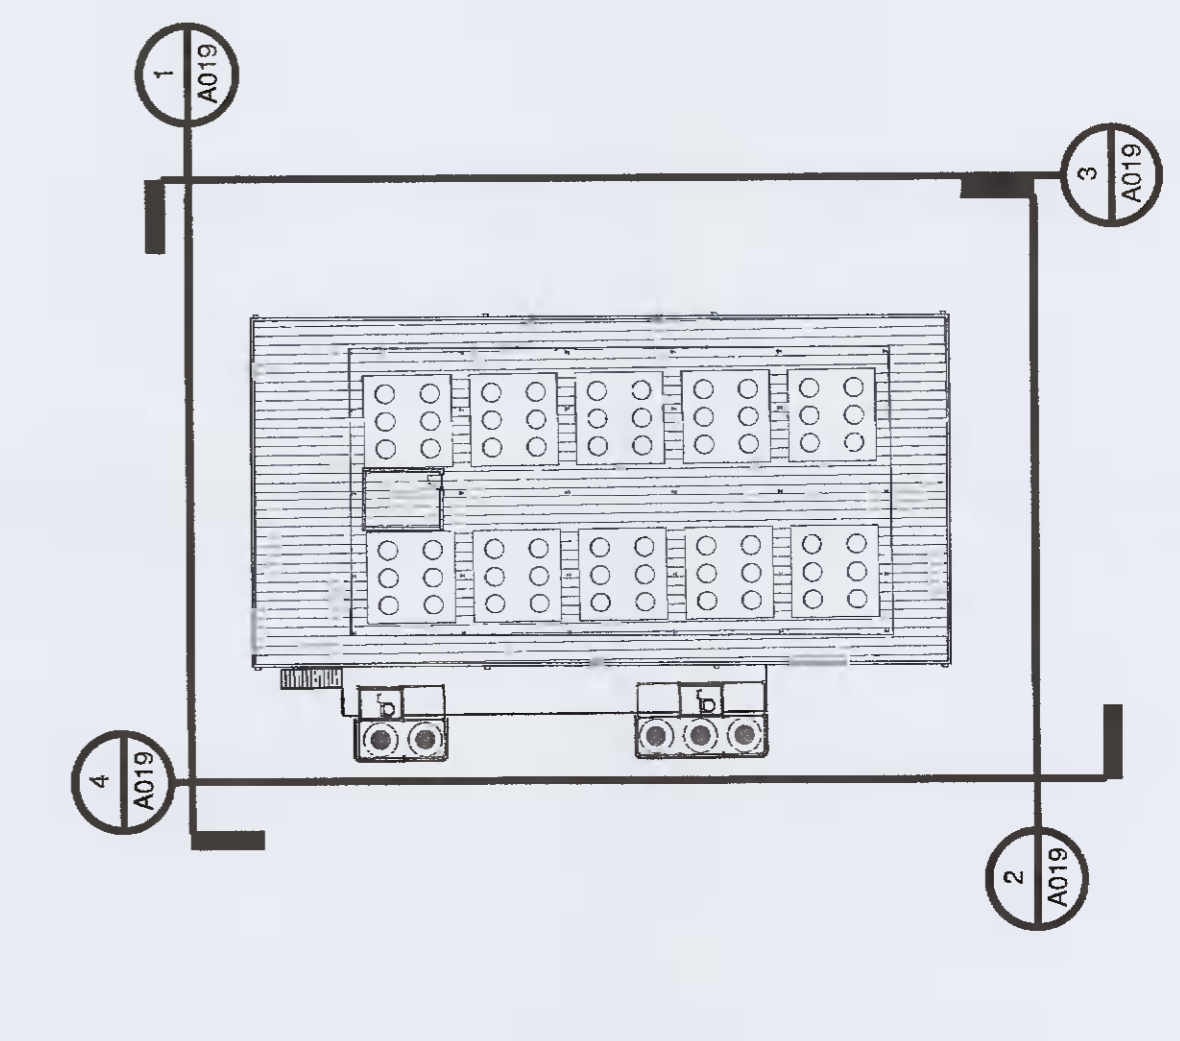

5 MULTIFUEL POWER PLANT SOUTH BUILDING - KEY PLAN 1:500