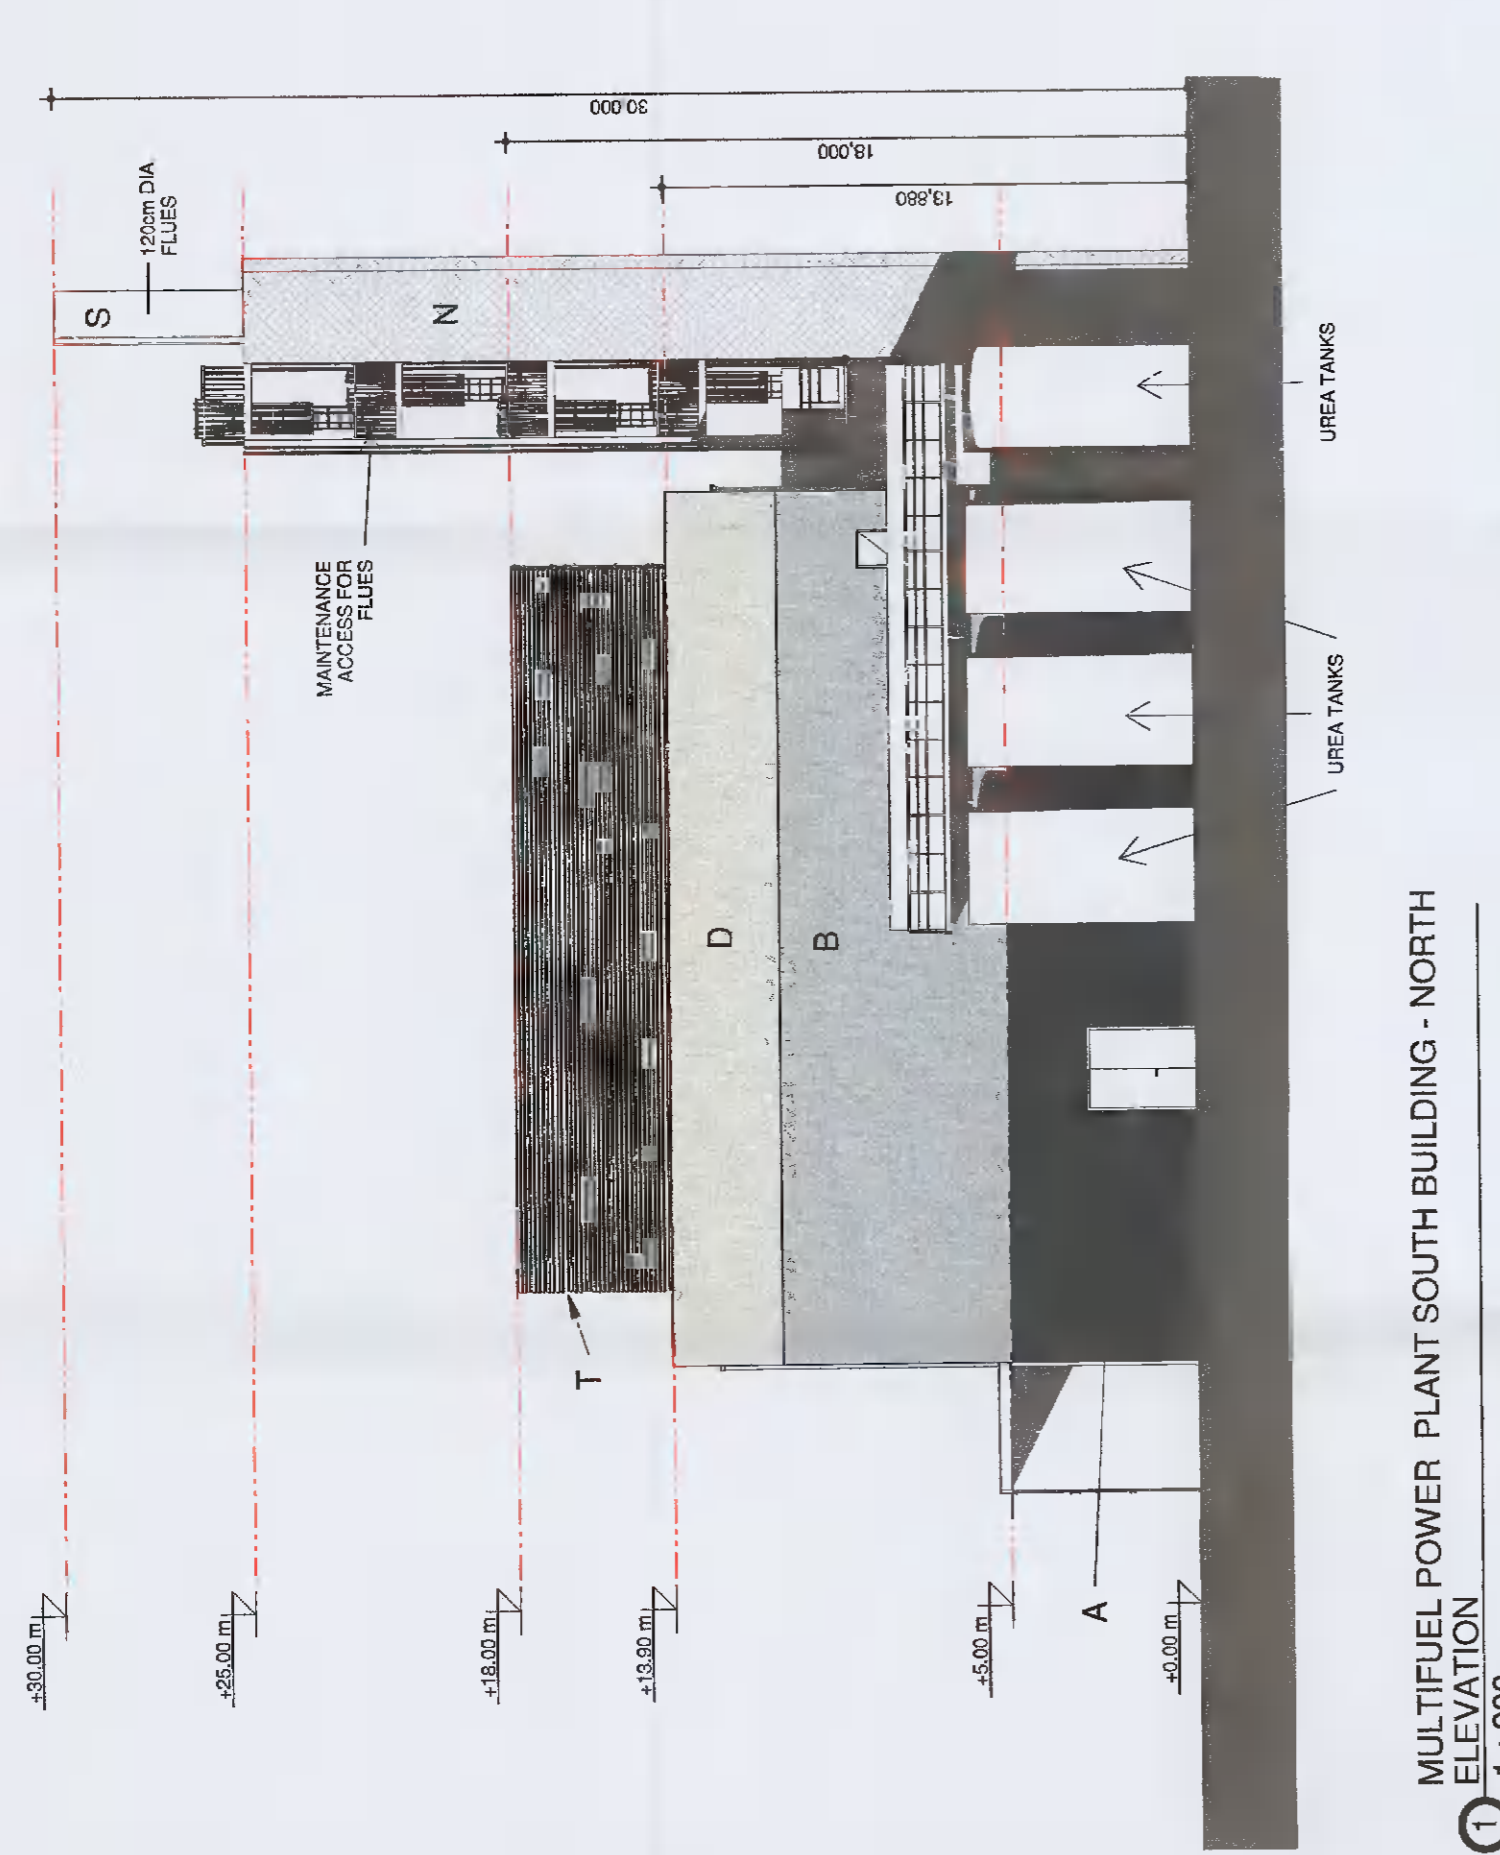

2 MULTIFUEL POWER PLANT SOUTH BUILDING - SOUTH ELEVATION 1:200