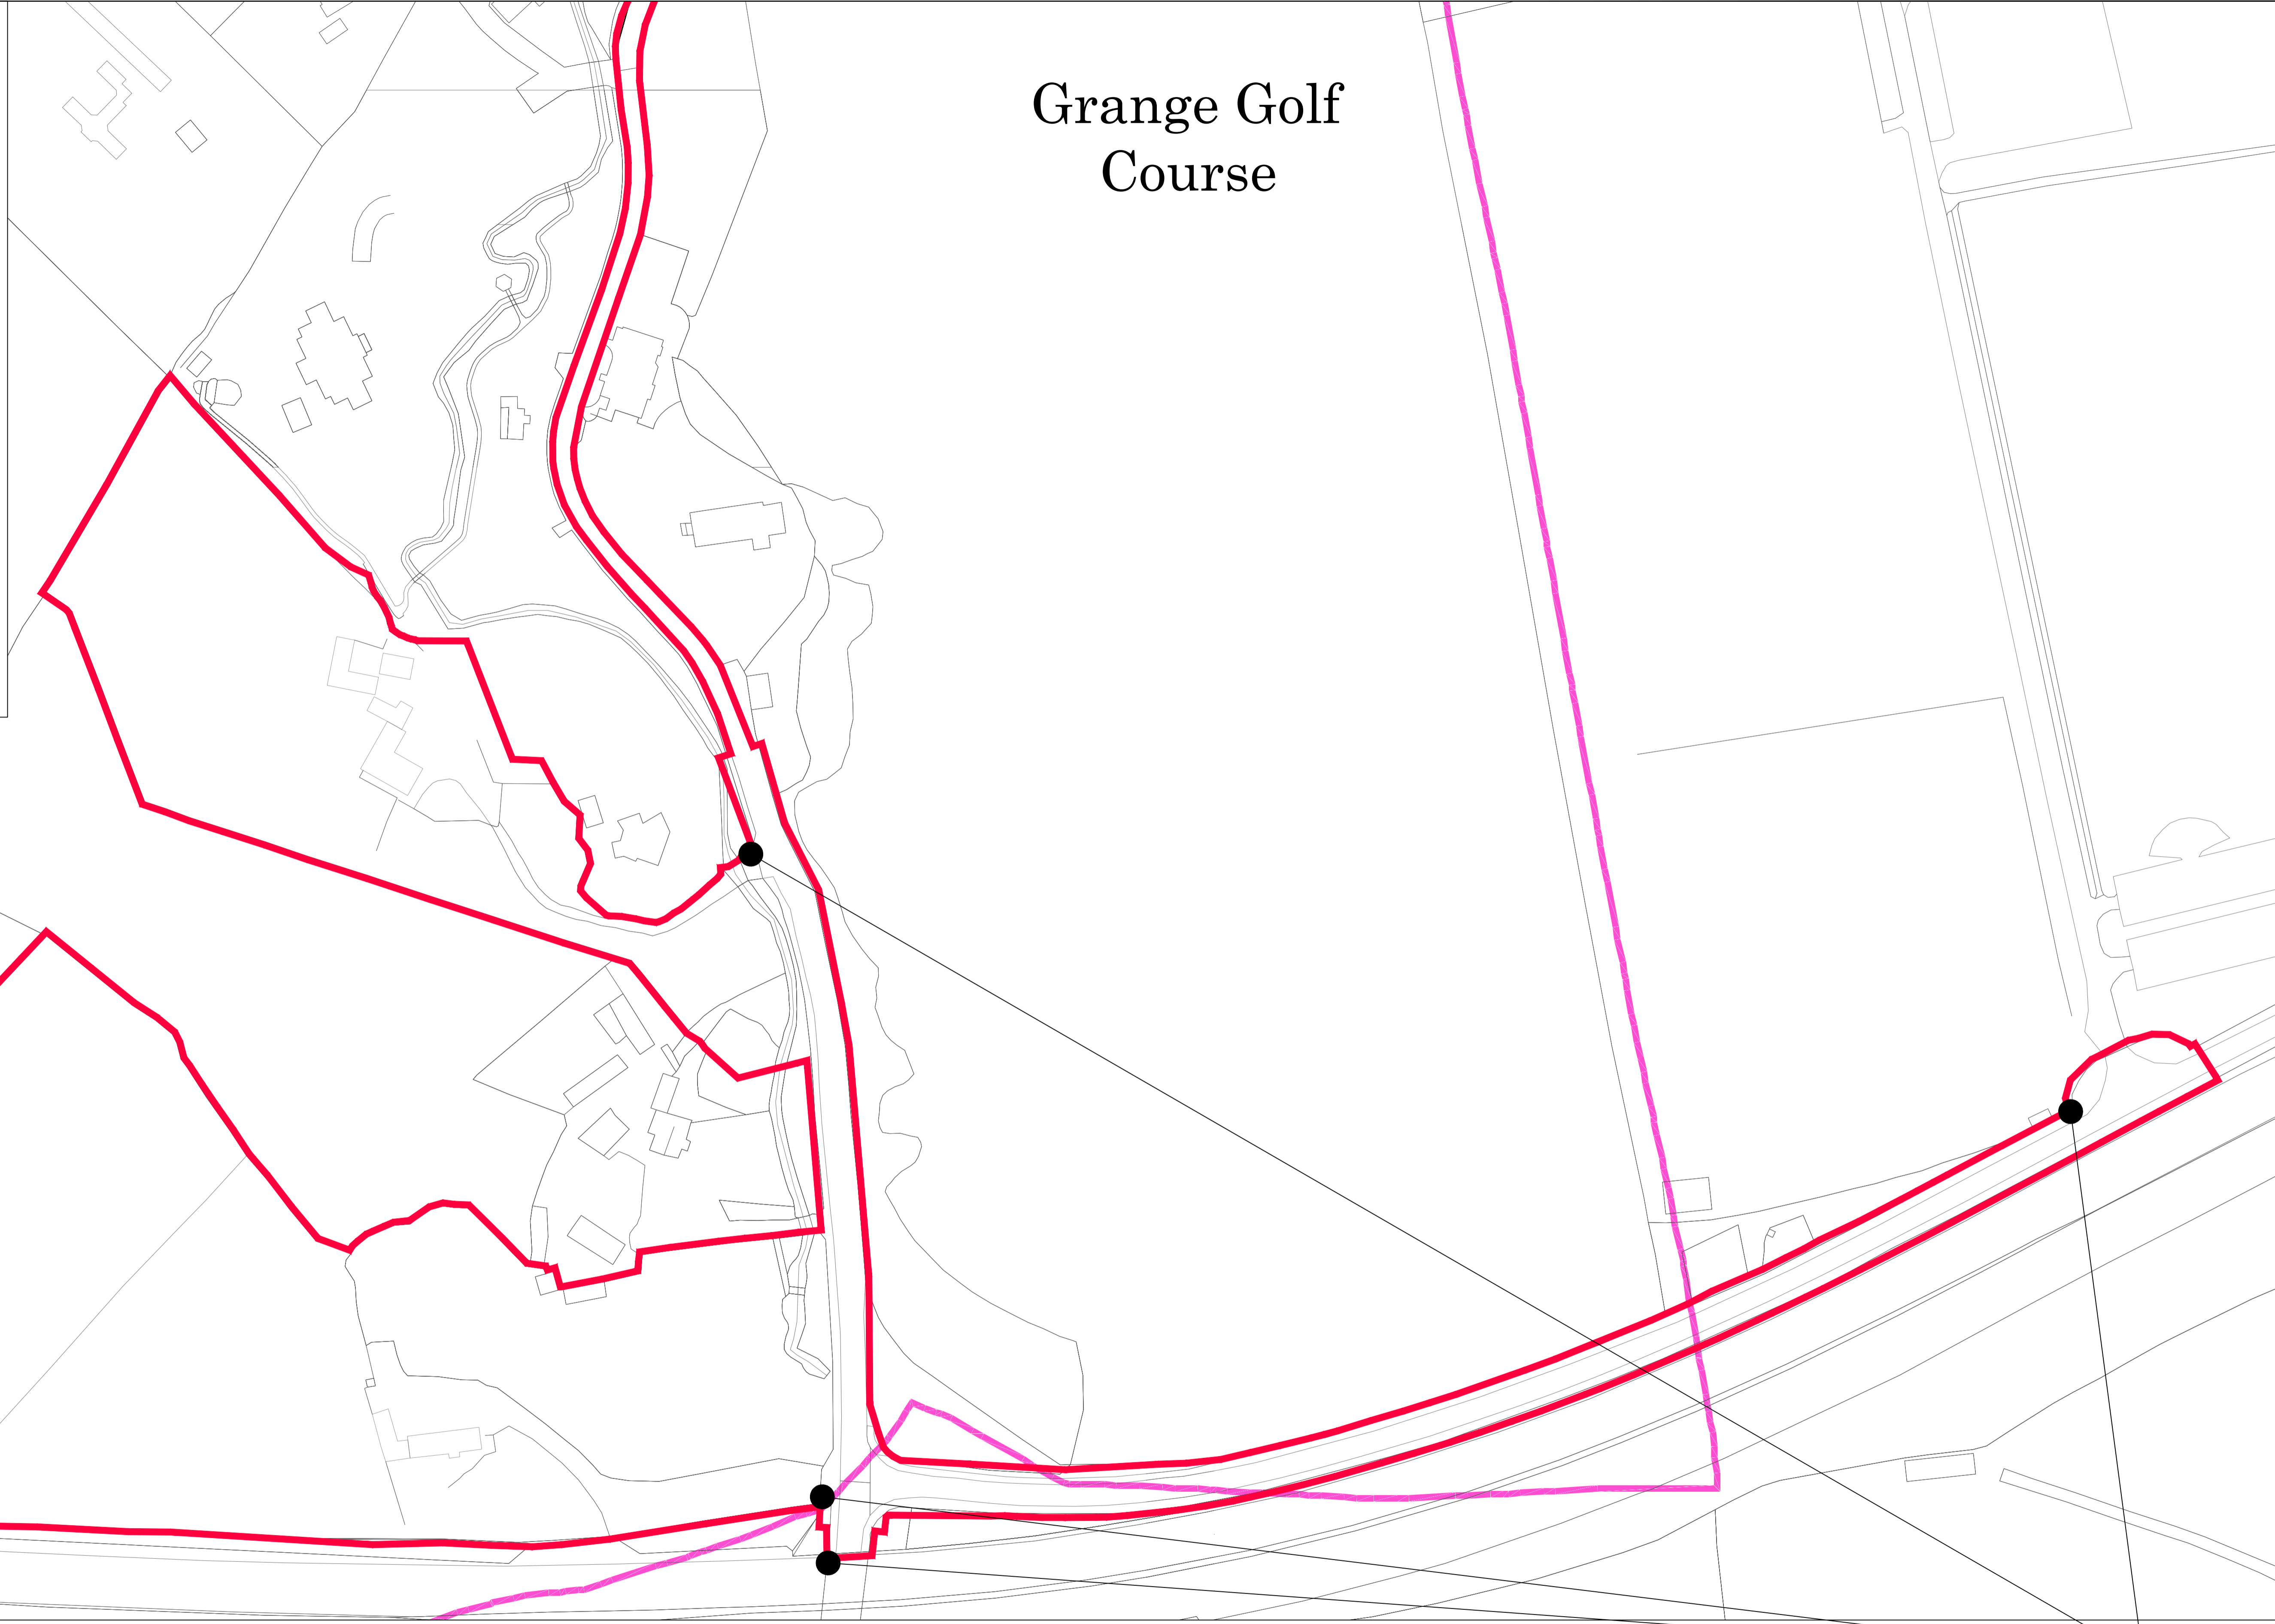

Ordnance Survey
Ireland Licence No.
AR0010722

Ordnance Survey
Ireland Sheet No.
3454-3 & 4

Subject Site of
Application
Outlined in Red

Additional Lands in
Ownership of
Applicant in Blue

County Council
Border Outlined in
Pink

Location of 4 out
of 5 Site Notices