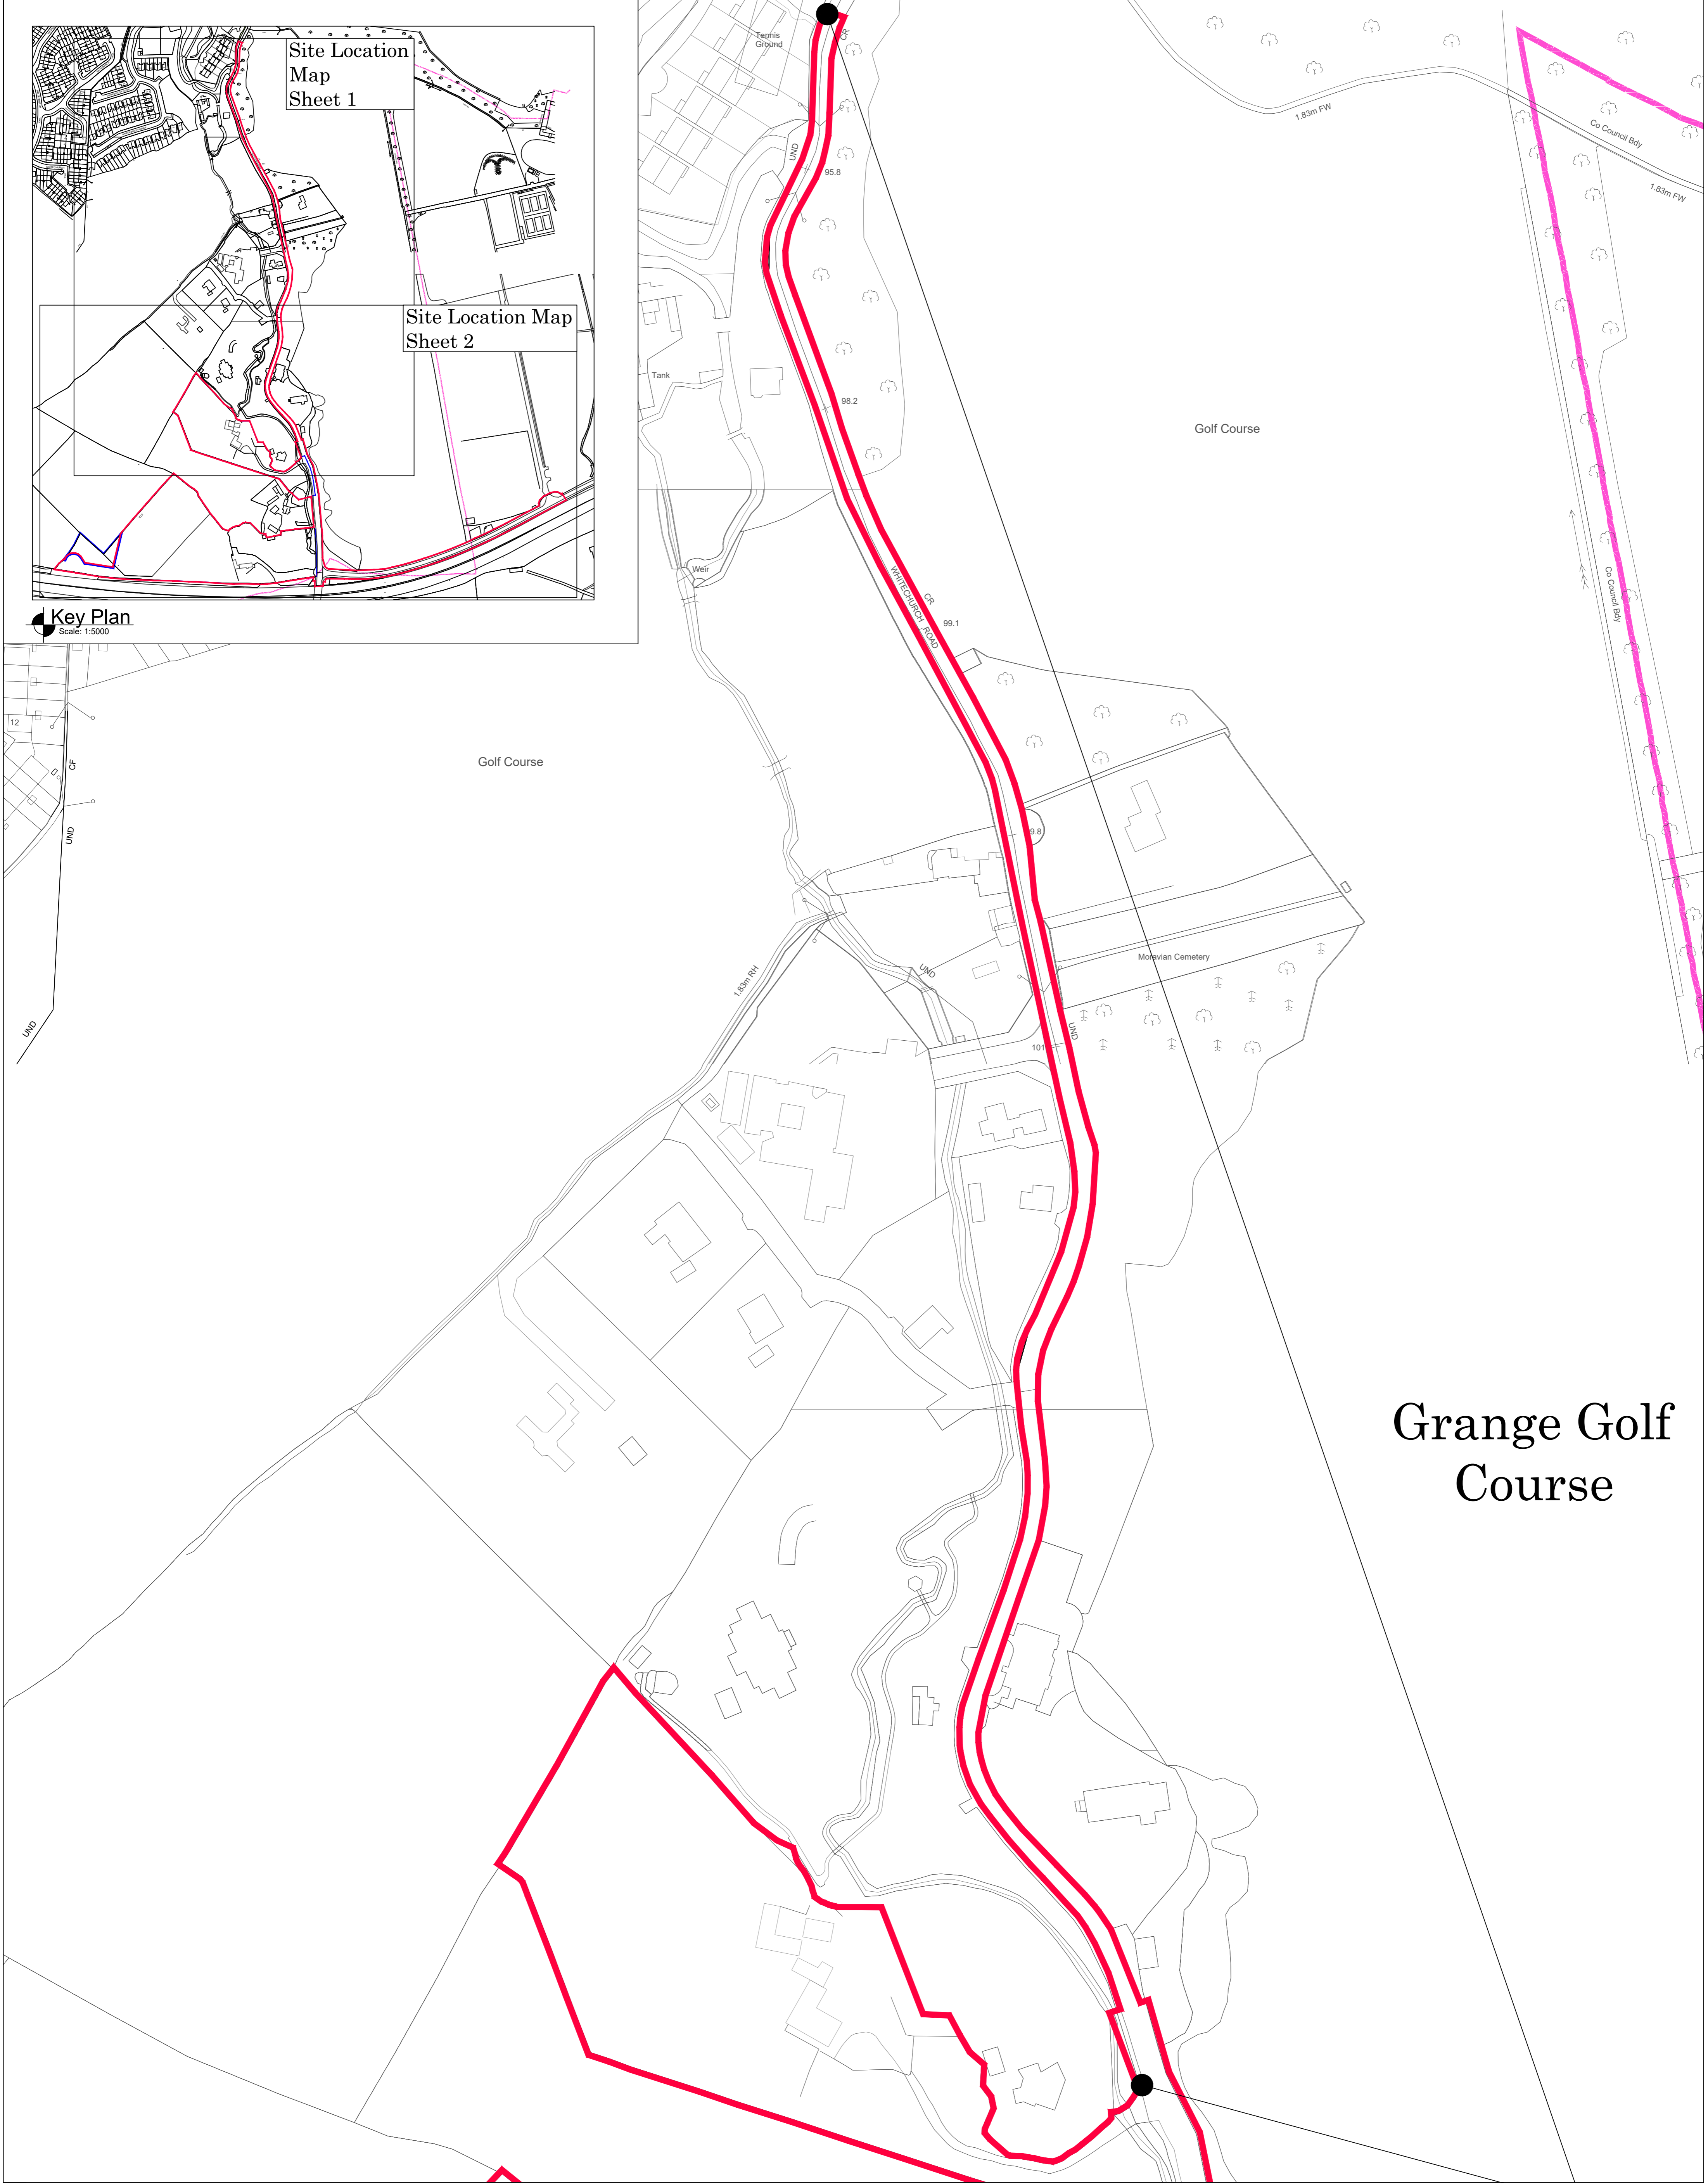

Grange Golf Course

Ordnance Survey
Ireland Licence No.
AR0010722

Ordnance Survey
Ireland Sheet No.
3454-3 & 4

Subject Site of
Application
Outlined in Red

Additional Lands in
Ownership of
Applicant in Blue

County Council
Border Outlined in
Pink

Location of 2 out
of 5 Site Notices

IMPORTANT Do not scale this drawing, only stated dimensions to be used. Any discrepancies to be immediately notified to JFOC Architects. All dimensions to be checked on site. Only drawings marked for construction are available for this purpose. All others are only suitable for the use indicated by 'Project Stage'. This drawing is protected by copyright and is the property of JFOC Architects. Any disclosure, copying, reproduction or distribution of this information without written authorisation is prohibited and will be deemed a breach of copyright.	ORIENTATION	CLIENT BCDK Holdings Ltd. & Coill Avon Ltd.	PROJECT TITLE Proposed Residential Development at Edmondstown	DRAWING TITLE Site Location Map Sheet 1 of 2 Northern Edge	SCALE 1:1000 on A1	PROJECT STAGE Planning	REV.
					DRAWN CMG	DRAWING NUMBER 18.132.PD1002	
					CHECKED		
					DATE October 2021