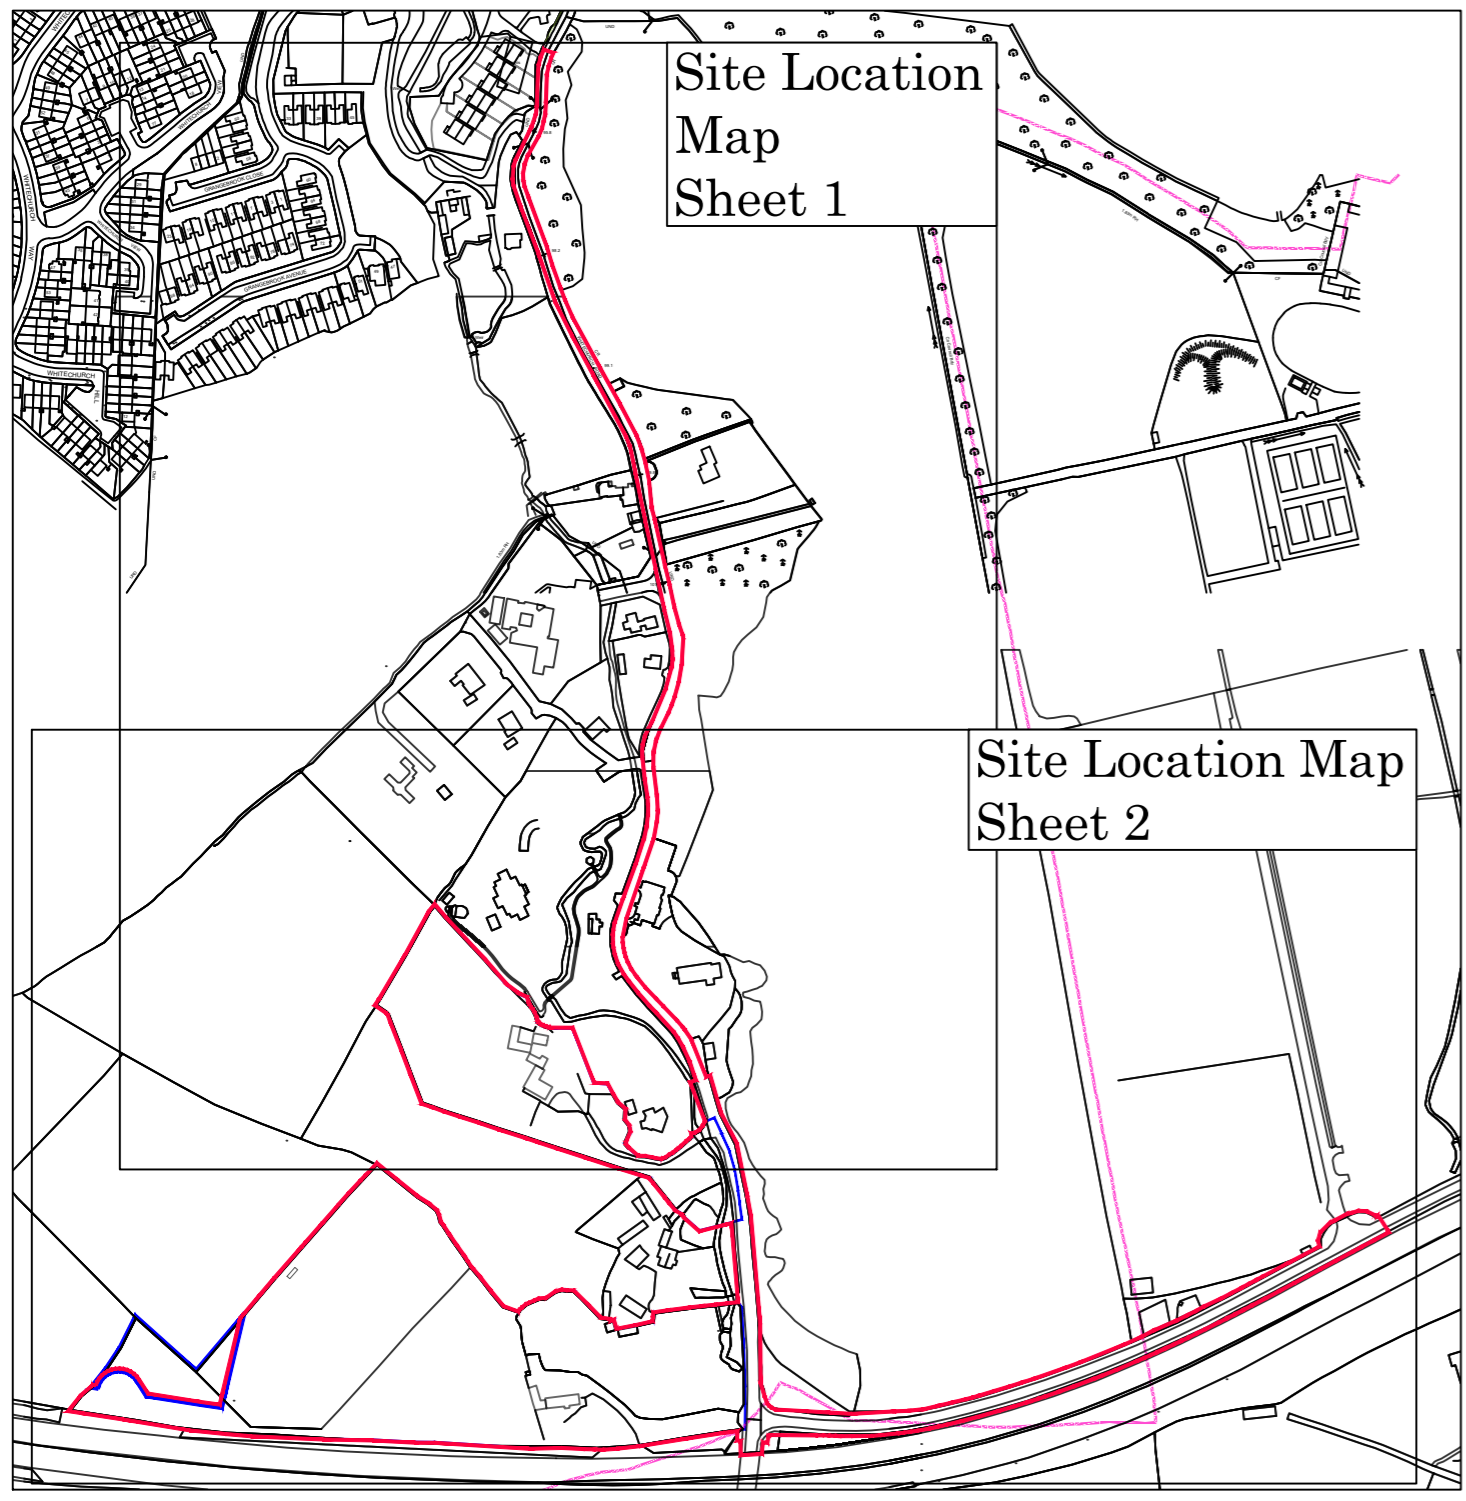

Key Plan
Scale: 1:5000