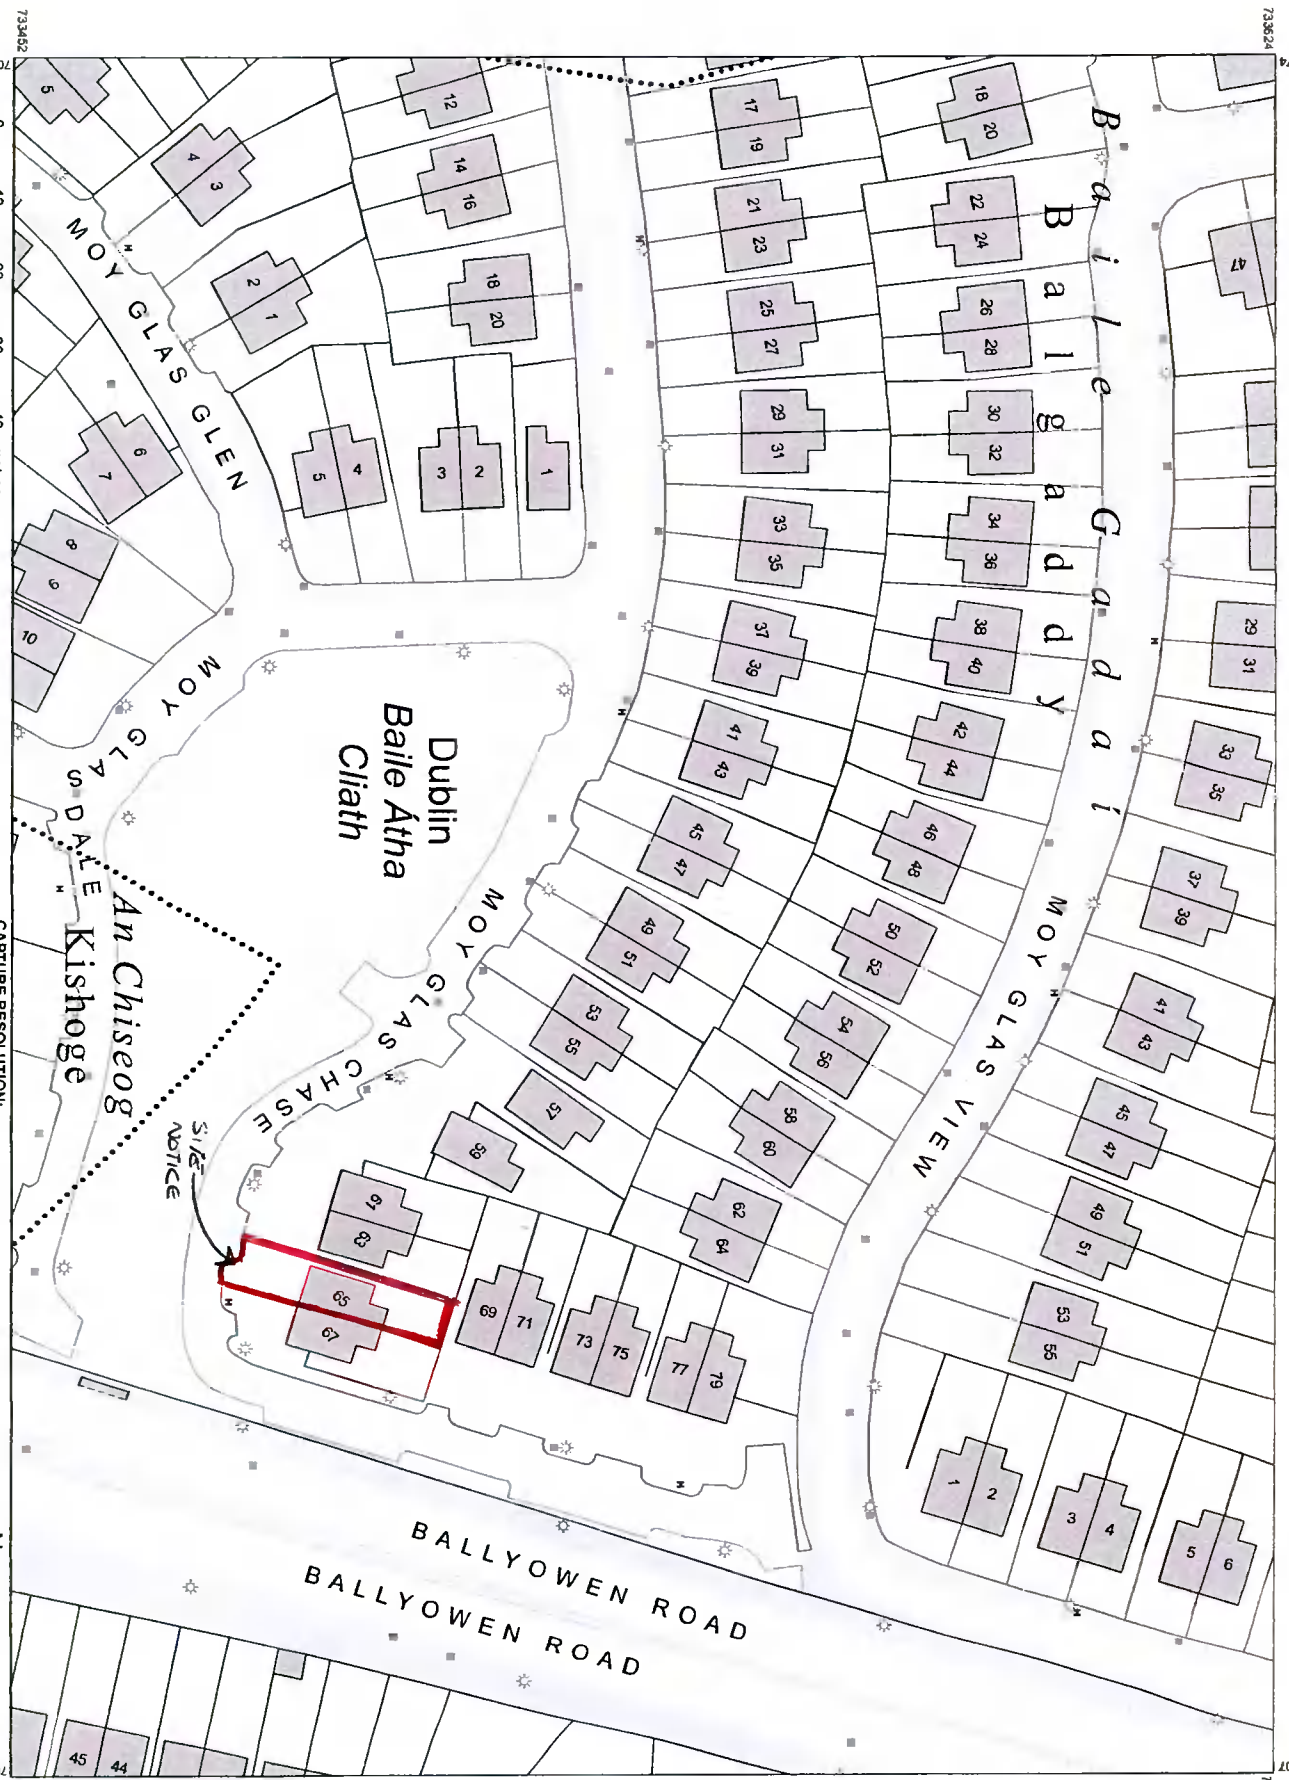

# Planning Pack Map

**CENTRE COORDINATES:**  
ITM 704591,733538

**PUBLISHED:** 16/06/2021  
**ORDER NO.:** 50200464\_1

**MAP SERIES:** 1:1,000  
**MAP SHEETS:** 3261-11

**COMPILED AND PUBLISHED BY:**  
Ordnance Survey Ireland,  
Phoenix Park,  
Dublin 8,  
Ireland.

The representation on this map of a road, track or footpath is not evidence of the existence of a right of way.

Ordnance Survey maps never show legal property boundaries, nor do they show ownership of physical features.