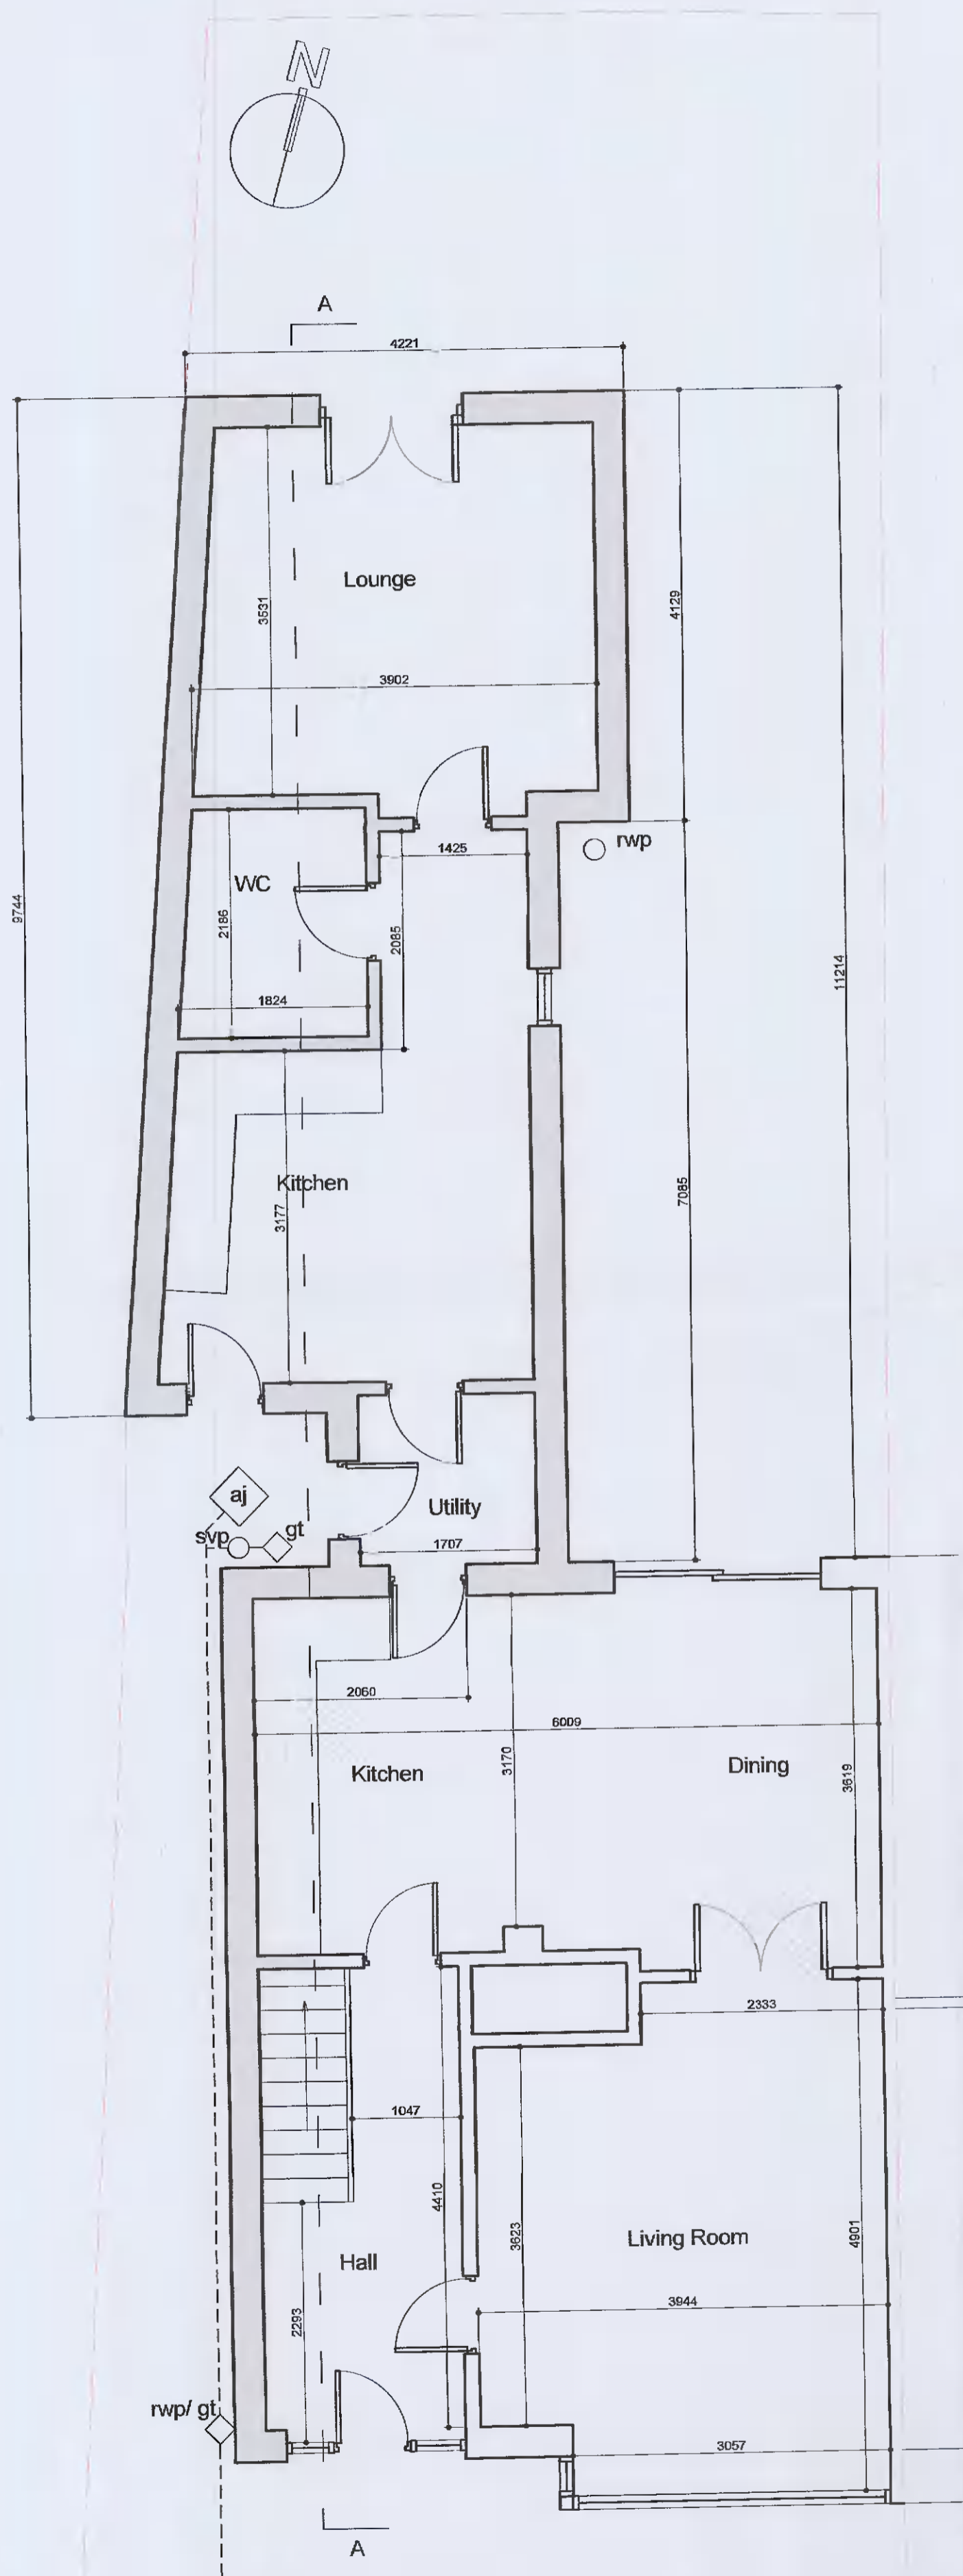

Client:	Sarah Sharpe
Project:	14 the Crescent
Job number:	2124
Drawing title:	Site Location / Layout / GA Plans
Drawing number:	AP100 (Revision as indicated above)
Scale:	As Shown @ A1 Author: James Madden
Date created:	27.10.20 Checked by: DW

Planning
T 086 1627 327
E info@dwdesign.ie

DWDesign