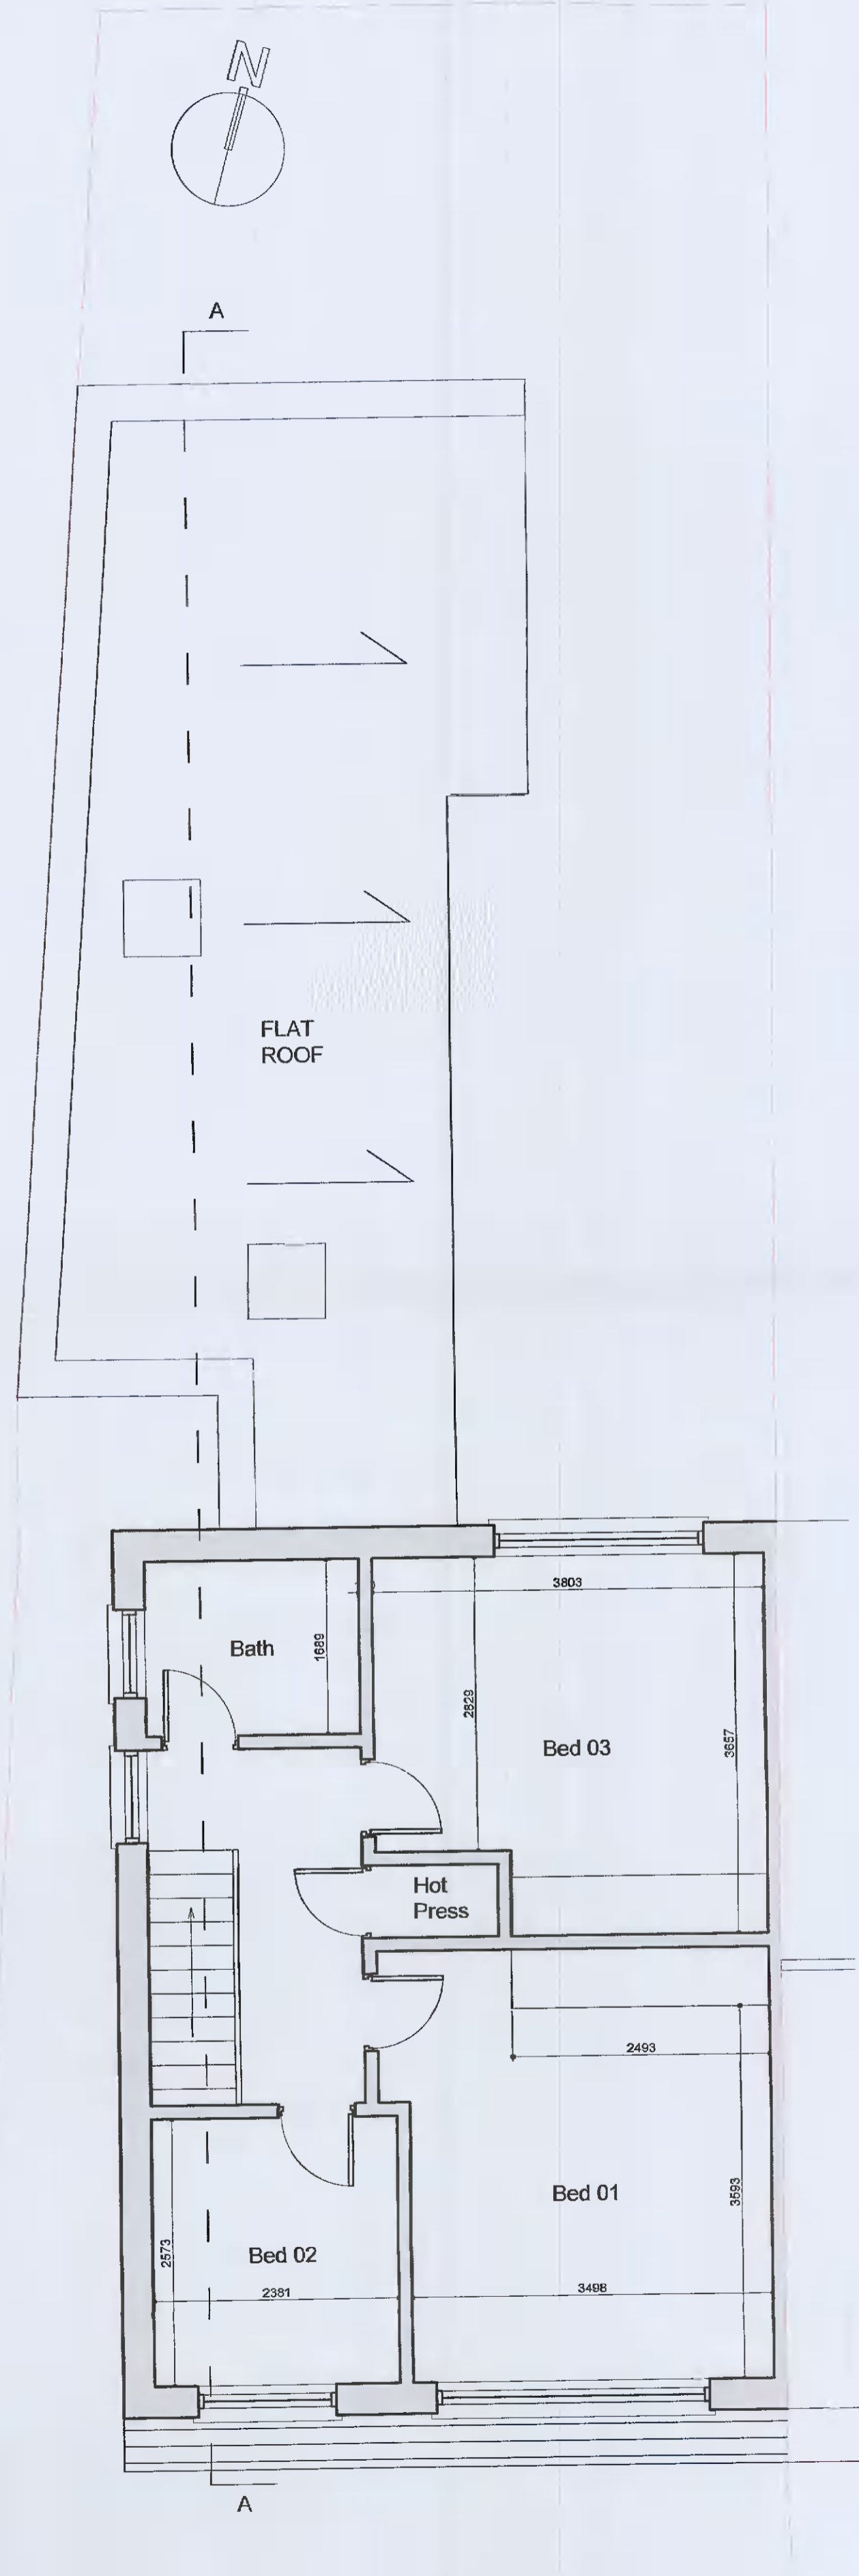

Client:	Sarah Sharpe
Project:	14 the Crescent
Job number:	2124
Drawing title:	Site Location / Layout / GA Plans
Drawing number:	AP100 (Revision as indicated above)
Scale:	As Shown @ A1 Author: James Madden
Date created:	27.10.20 Checked by: DW

Planning
T 086 1627 327
E info@dwdesign.ie

DWDesign