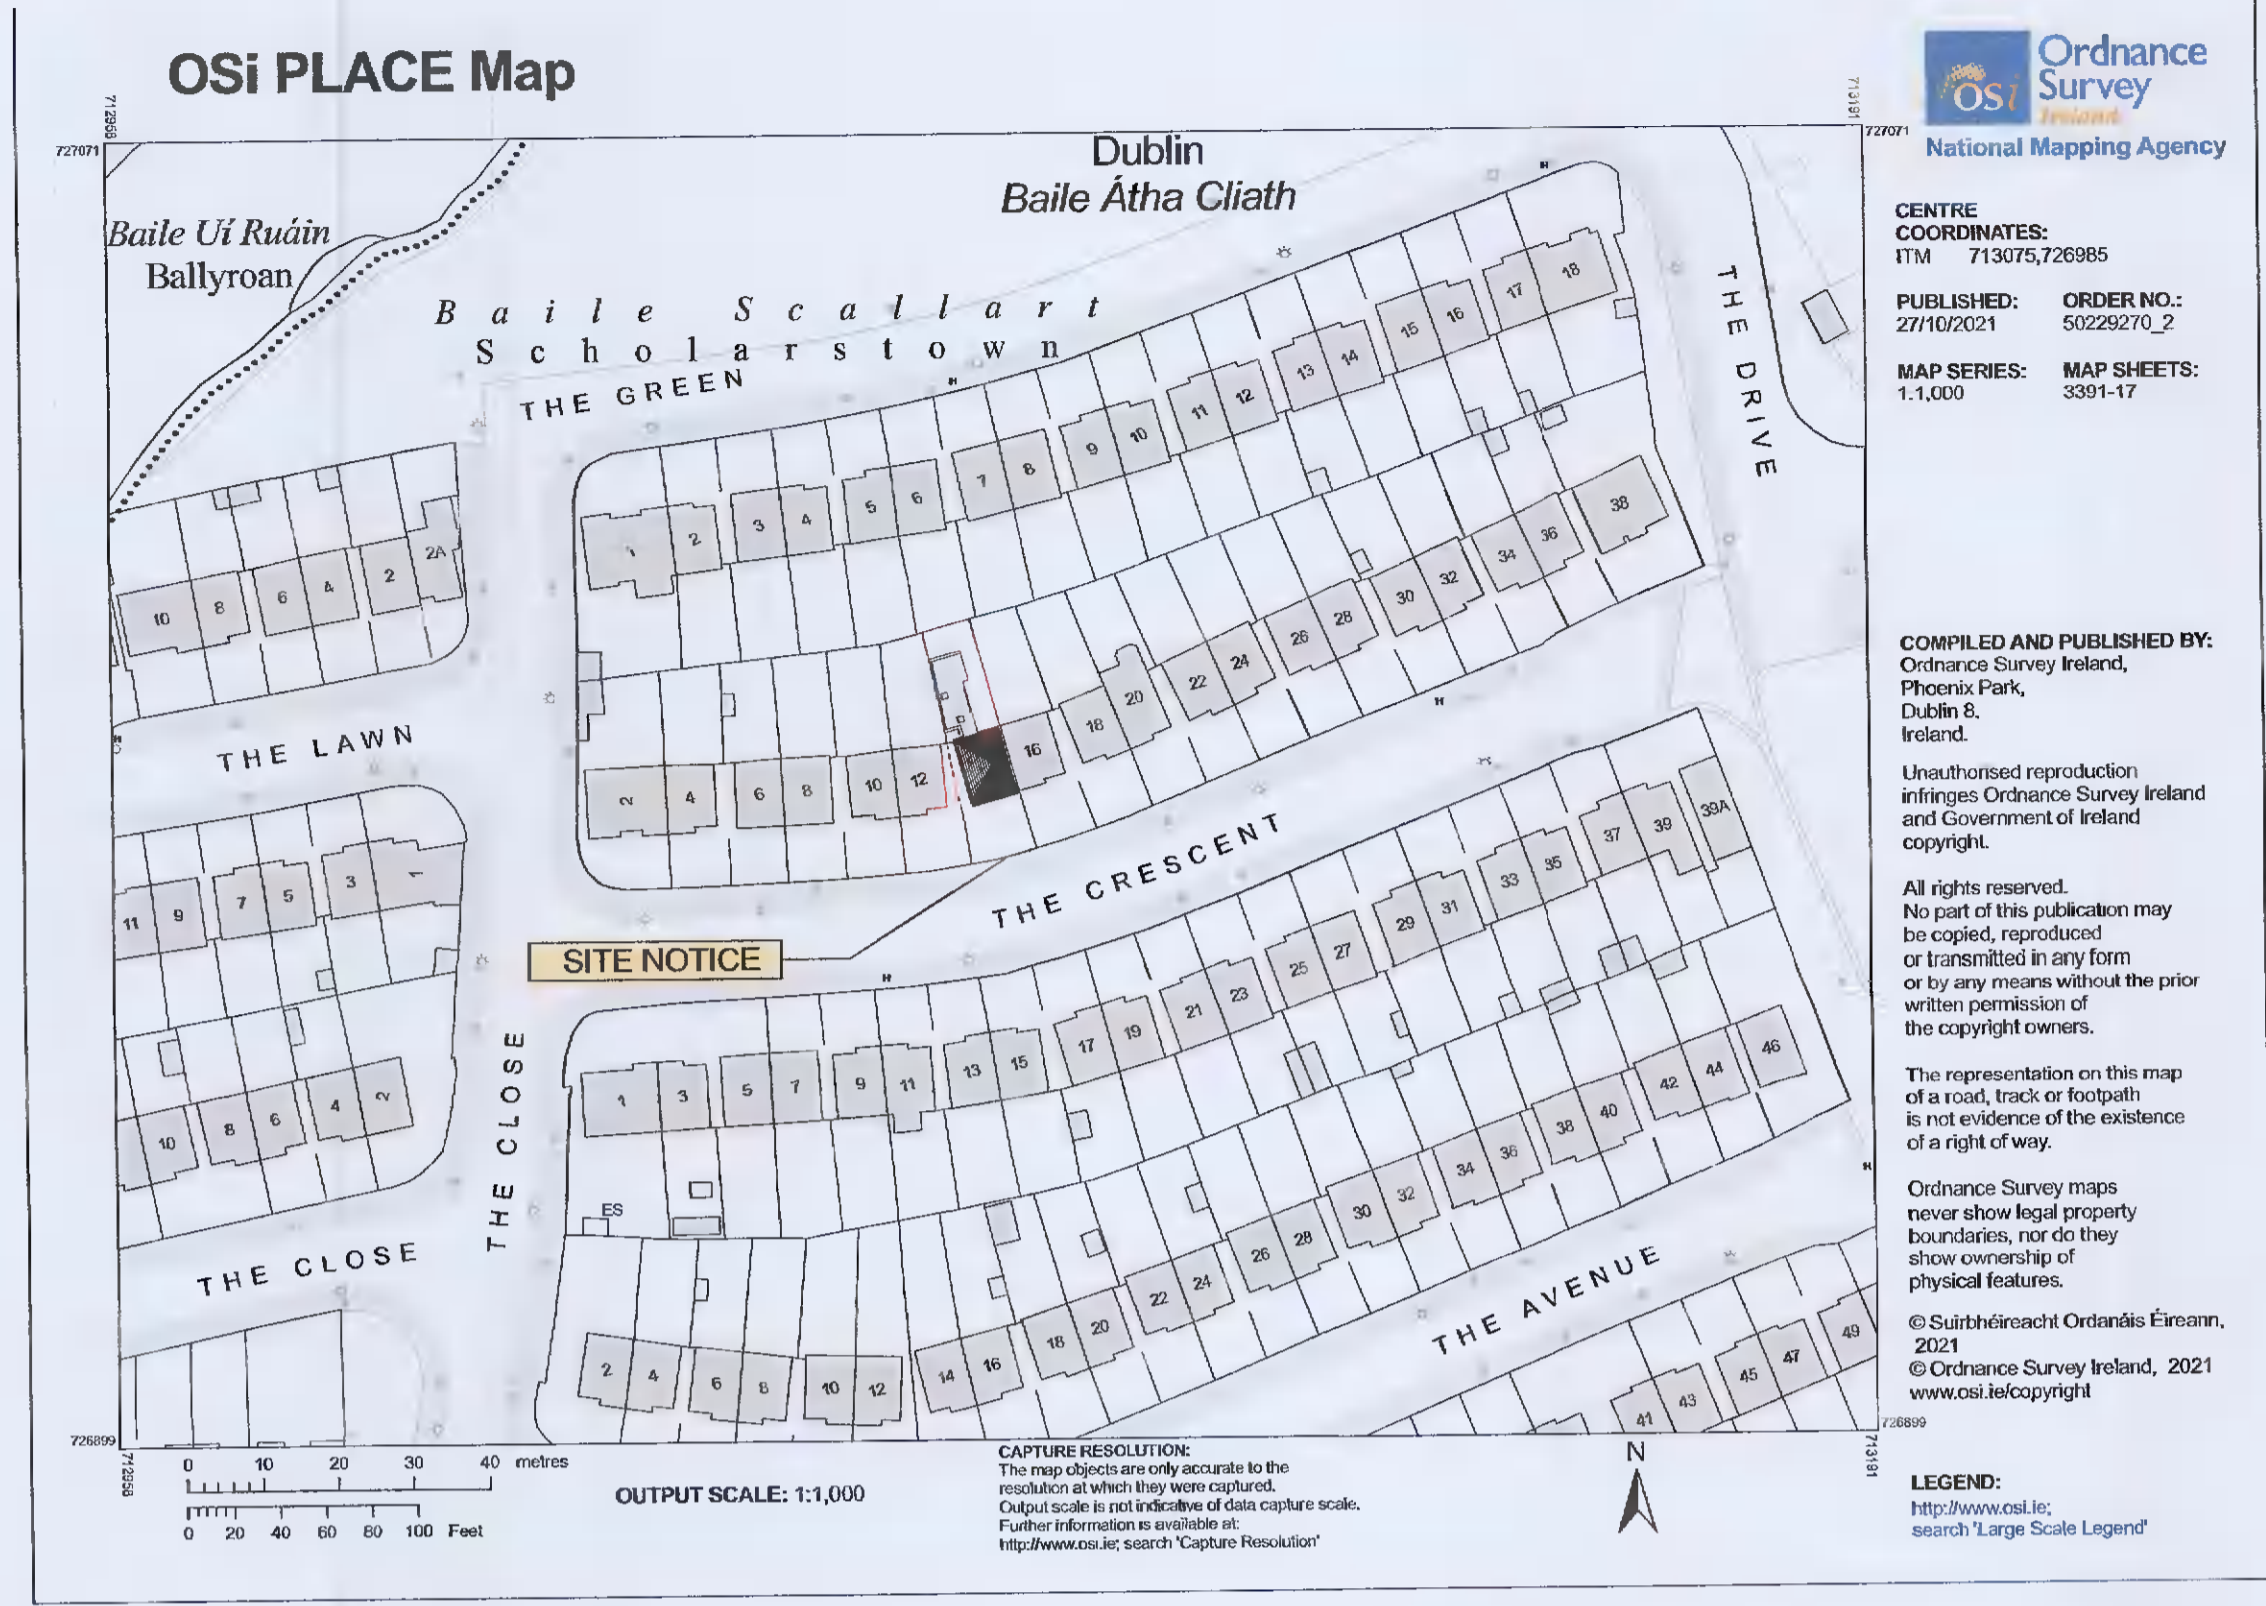

Client:	Sarah Sharpe
Project:	14 the Crescent
Job number:	2124
Drawing title:	Site Location / Layout / GA Plans
Drawing number:	AP100 (Revision as indicated above)
Scale:	As Shown @ A1 Author: James Madden
Date created:	27.10.20 Checked by: DW

Planning
T 086 1627 327
E info@dwdesign.ie

DWDesign