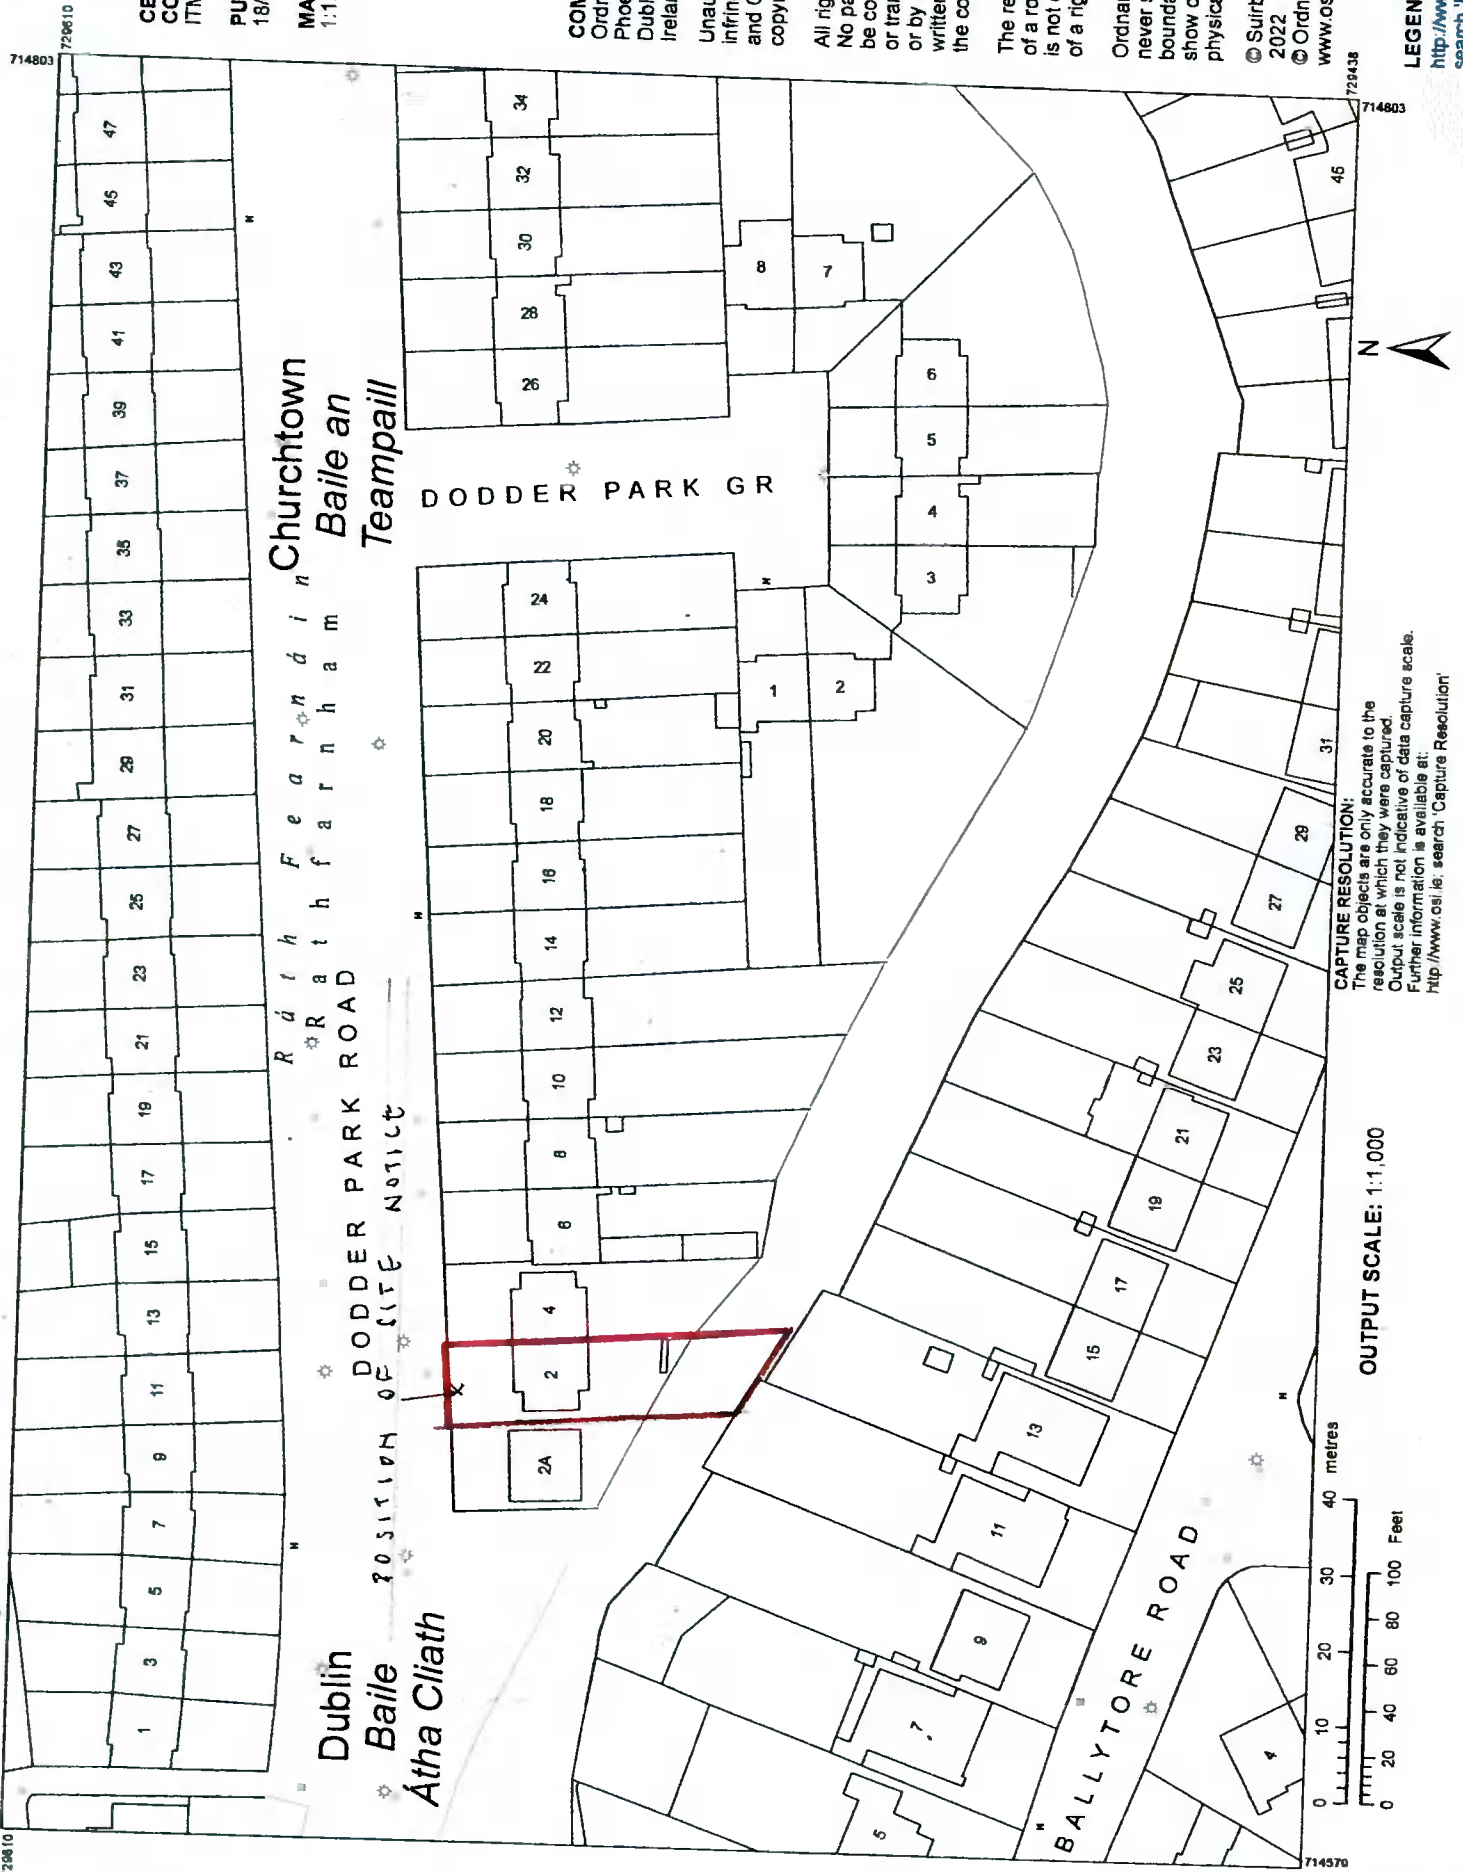

CENTRE COORDINATES:
ITM 714687,729524

PUBLISHED: 18/02/2022
ORDER NO.: 50251534_1

MAP SERIES: 1:1,000
MAP SHEETS: 3328-24

COMPILED AND PUBLISHED BY:
Ordnance Survey Ireland,
Phoenix Park,
Dublin 8,
Ireland.

Unauthorised reproduction
infringes Ordnance Survey Ireland
and Government of Ireland
copyright.

All rights reserved.
No part of this publication may
be copied, reproduced
or transmitted in any form
or by any means without the prior
written permission of
the copyright owners.

The representation on this map
of a road, track or footpath
is not evidence of the existence
of a right of way.

Ordnance Survey maps
never show legal property
boundaries, nor do they
show ownership of
physical features.

© Suirbhéireacht Ordnálaí Éireann,
2022
© Ordnance Survey Ireland, 2022
www.osi.ie/copyright

LEGEND:
<http://www.osi.ie>
search 'Large Scale Legend'

CAPTURE RESOLUTION:
The map objects are only accurate to the
resolution at which they were captured.
Output scale is not indicative of data capture scale.
Further information is available at:
<http://www.osi.ie>, search 'Capture Resolution'

OUTPUT SCALE: 1:1,000