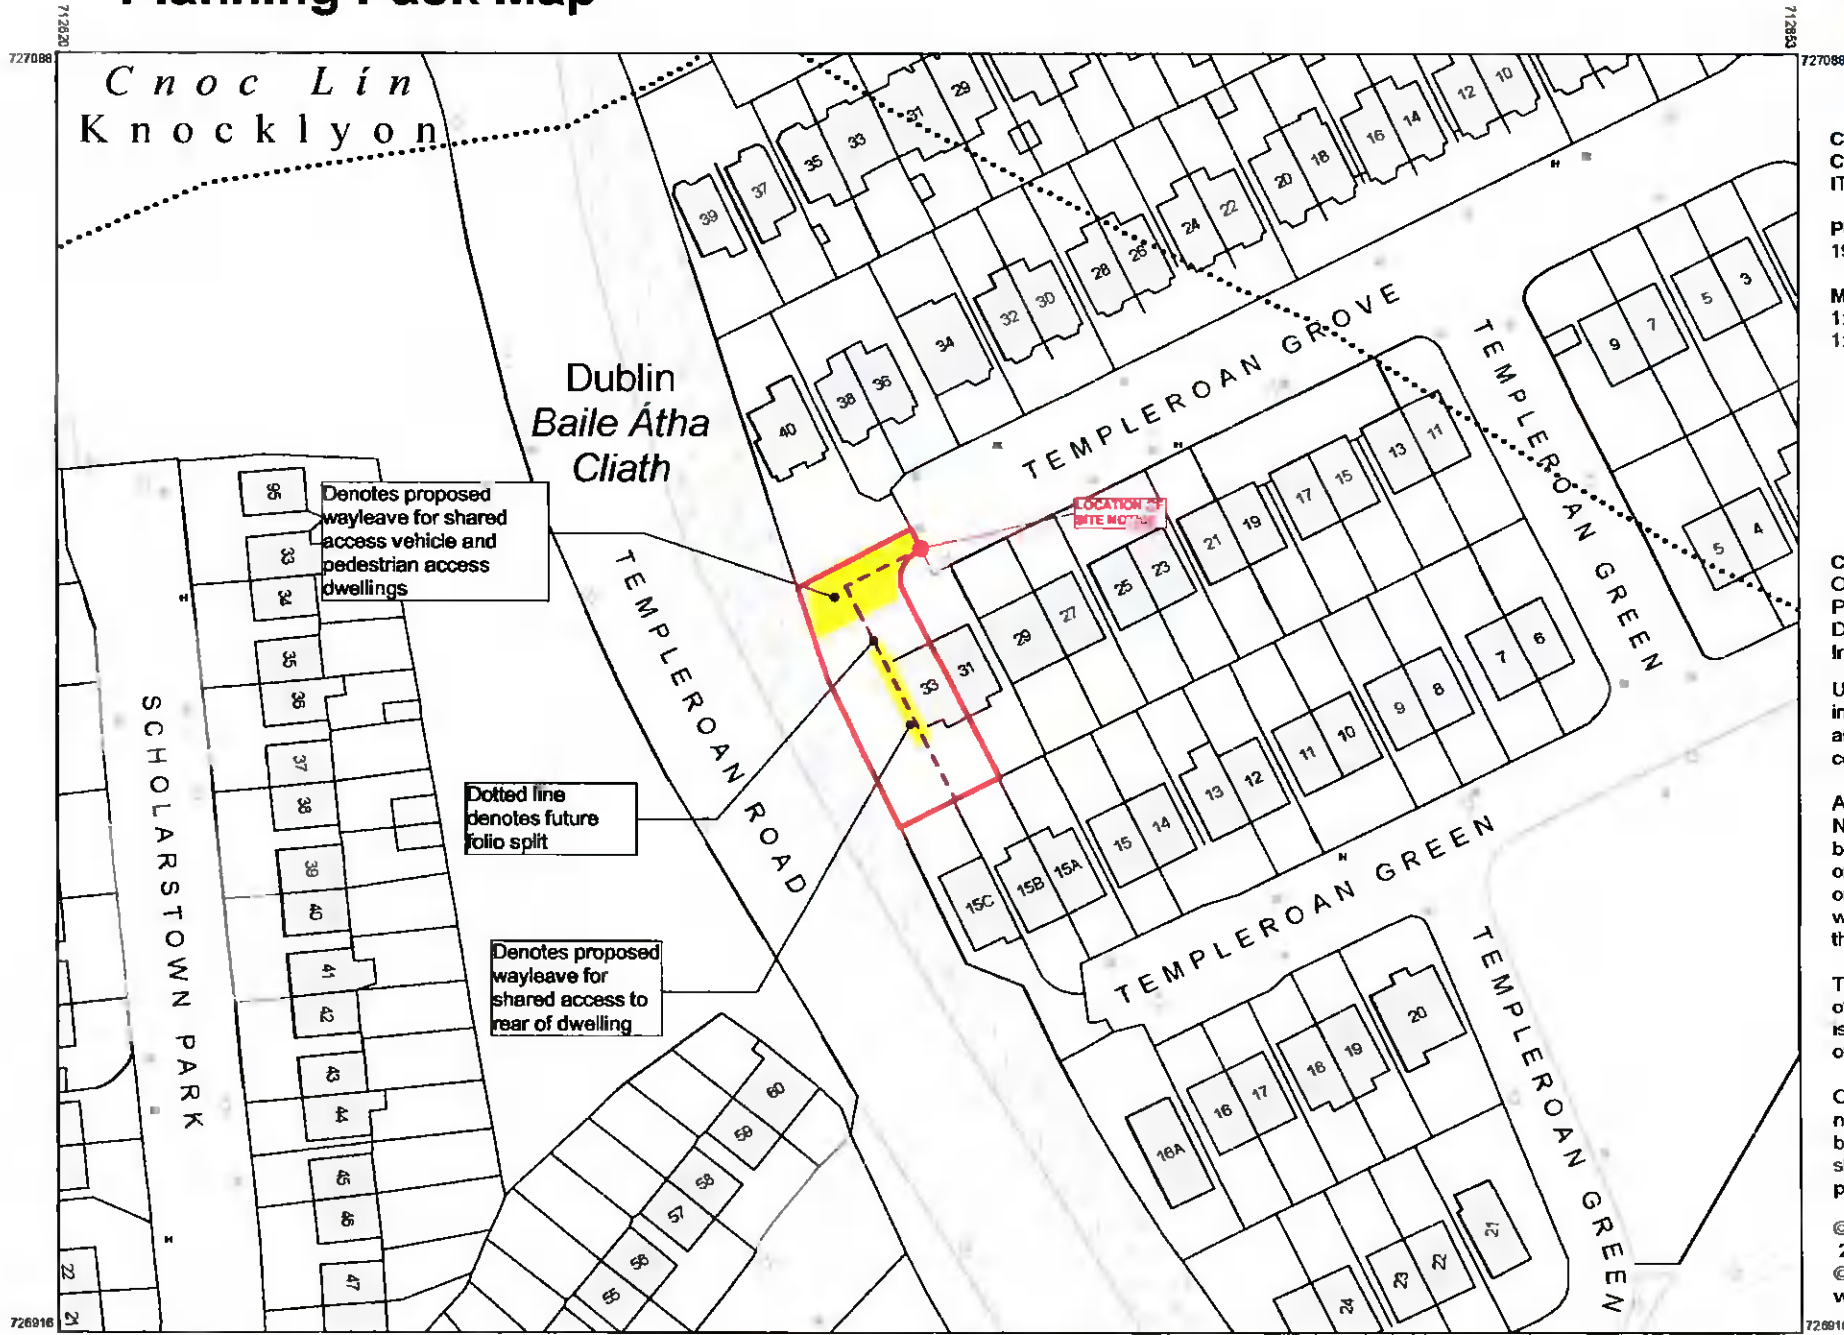

# Planning Pack Map

**CENTRE COORDINATES:**  
ITM 712737,727002

**PUBLISHED:** 19/01/2022  
**ORDER NO.:** 50244323\_1

**MAP SERIES:** 1:1,000  
**MAP SHEETS:** 3391-16  
1:1,000 3391-17

**COMPILED AND PUBLISHED BY:**  
Ordnance Survey Ireland,  
Phoenix Park,  
Dublin 8,  
Ireland.

The representation on this map  
of a road, track or footpath  
is not evidence of the existence  
of a right of way.

Ordnance Survey maps  
never show legal property  
boundaries, nor do they  
show ownership of  
physical features.