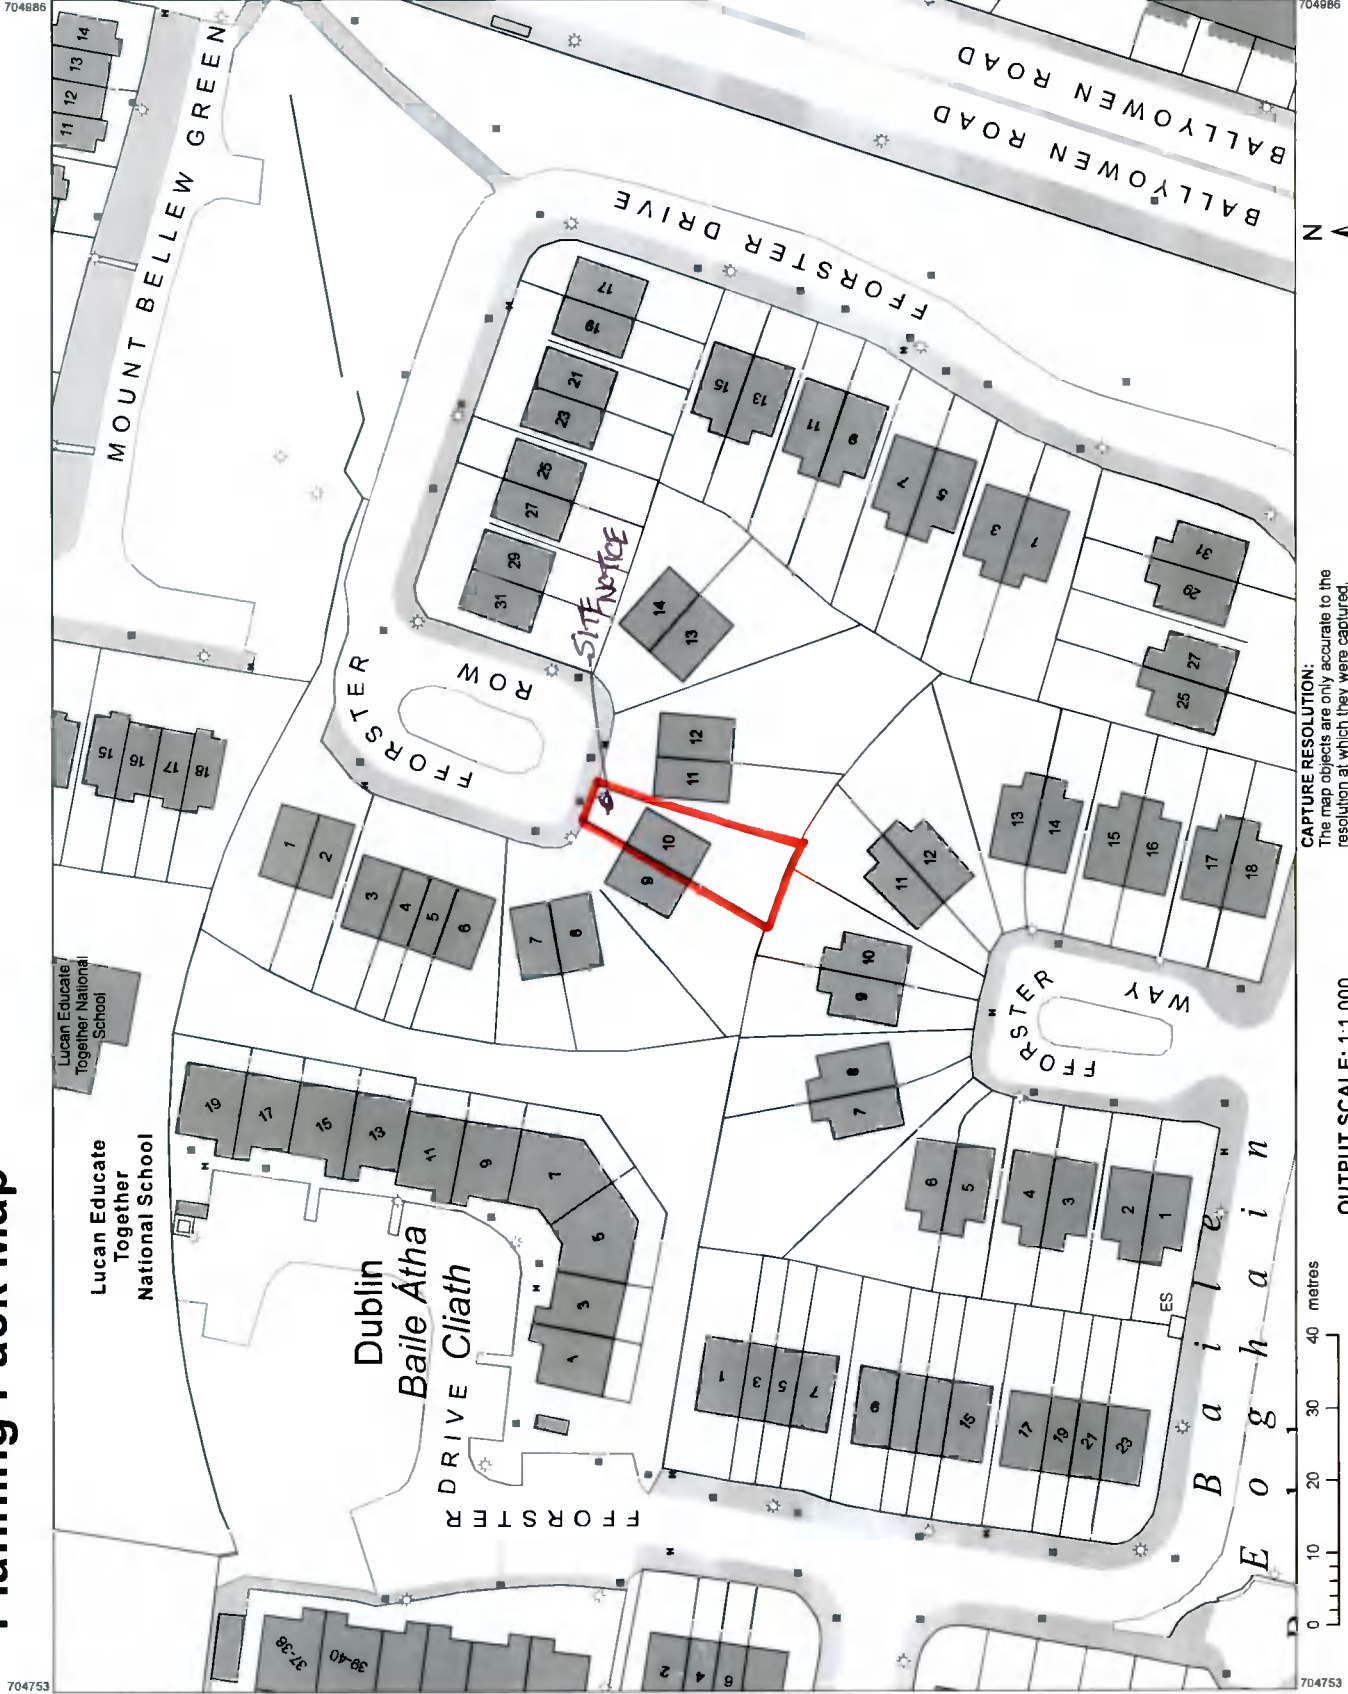

Planning Pack Map

National Mapping Agency

CENTRE COORDINATES:
ITM 704870.734485

PUBLISHED: 27/01/2022
ORDER NO.: 50246240_1

MAP SERIES: 1:1,000
MAP SHEETS: 3261-02, 3261-07

COMPILED AND PUBLISHED BY:
Ordnance Survey Ireland,
Phoenix Park,
Dublin 8
Ireland.

The representation on this map
of a road, track or footpath
is not evidence of the existence
of a right of way.

Ordnance Survey maps
never show legal property
boundaries, nor do they
show ownership of
physical features.

© Suirbhéireacht Ordoanáis Éireann,
2022
© Ordnance Survey Ireland, 2022
www.osi.ie/copyright

LEGEND:
<http://www.osi.ie>
search 'Large Scale Legend'

CAPTURE RESOLUTION:
The map objects are only accurate to the
resolution at which they were captured.
Output scale is not indicative of data capture scale.
Further information is available at:
<http://www.osi.ie>, search 'Capture Resolution'

OUTPUT SCALE: 1:1,000