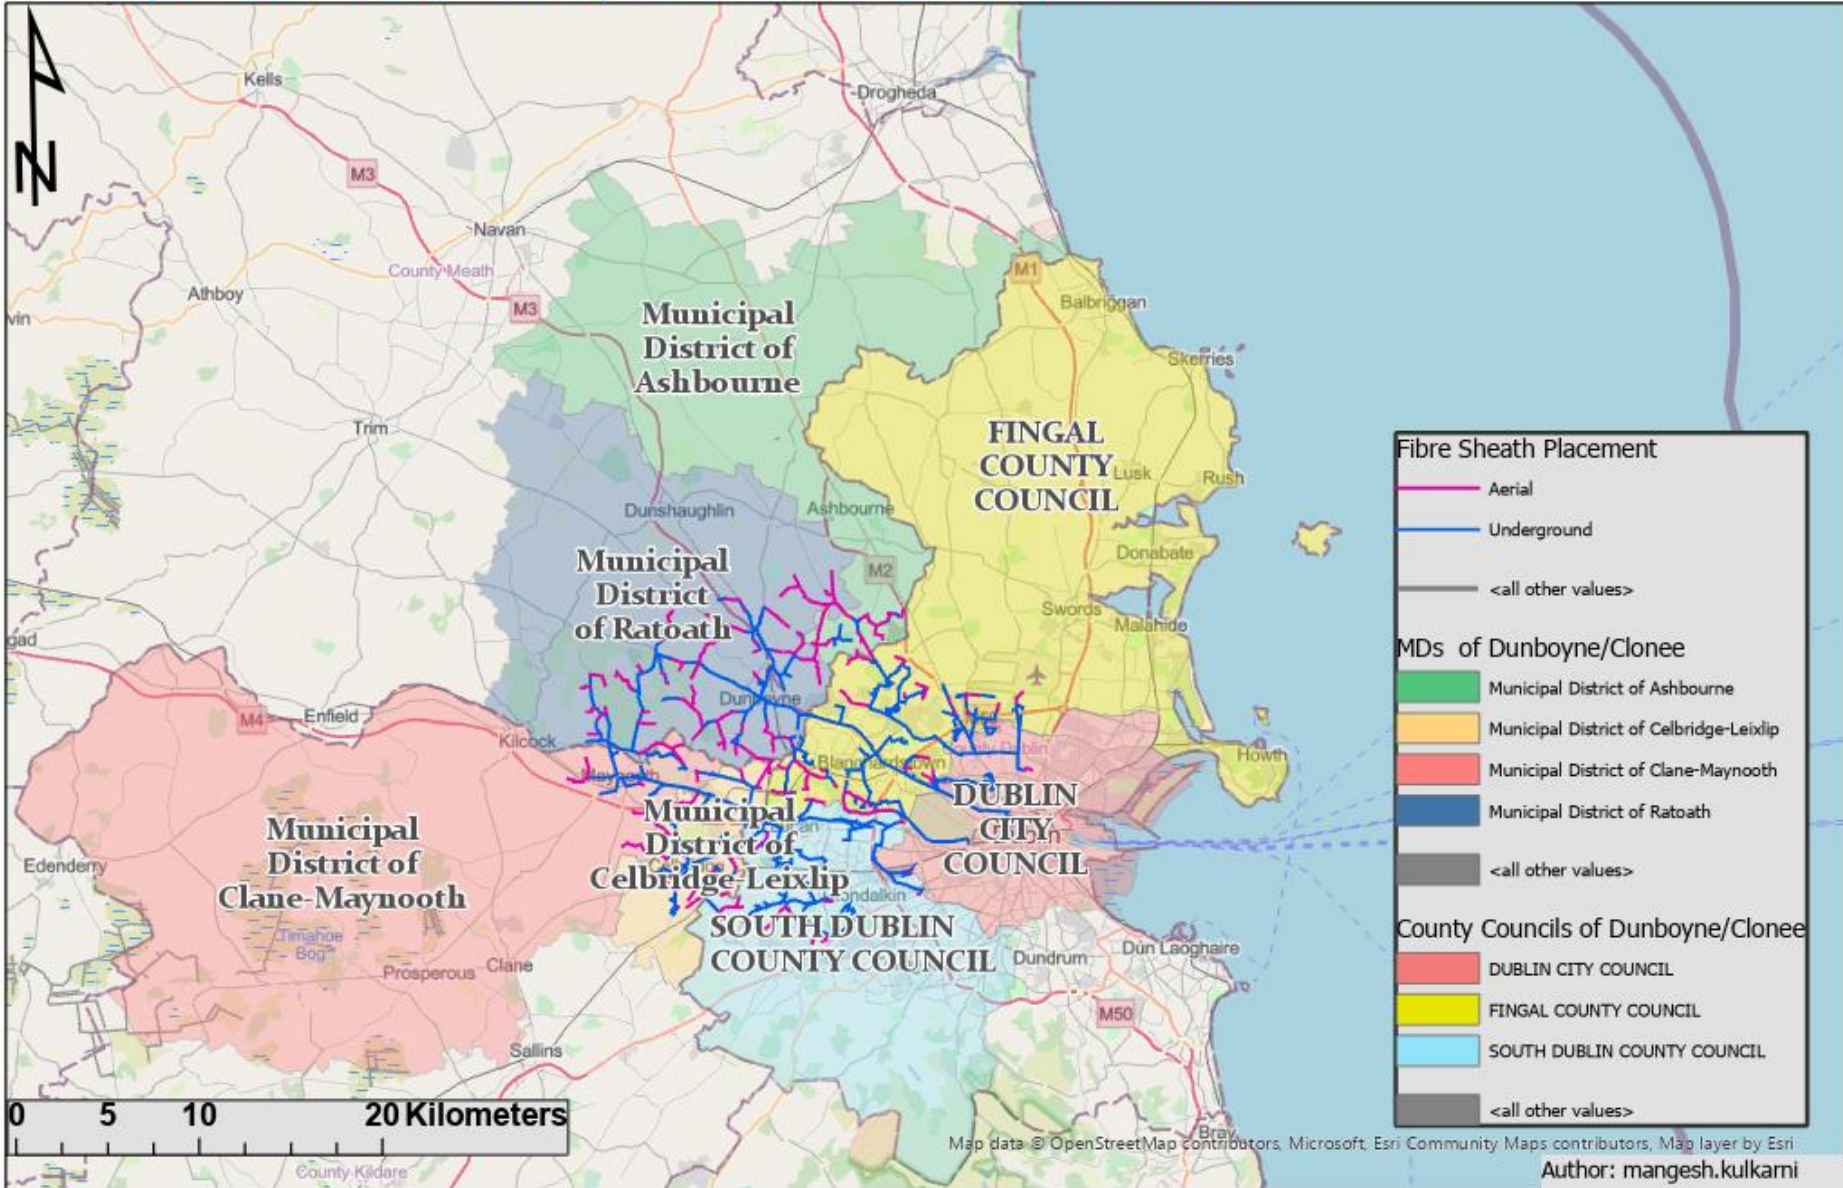

Municipal Districts & County Councils of Dunboyne Clonee