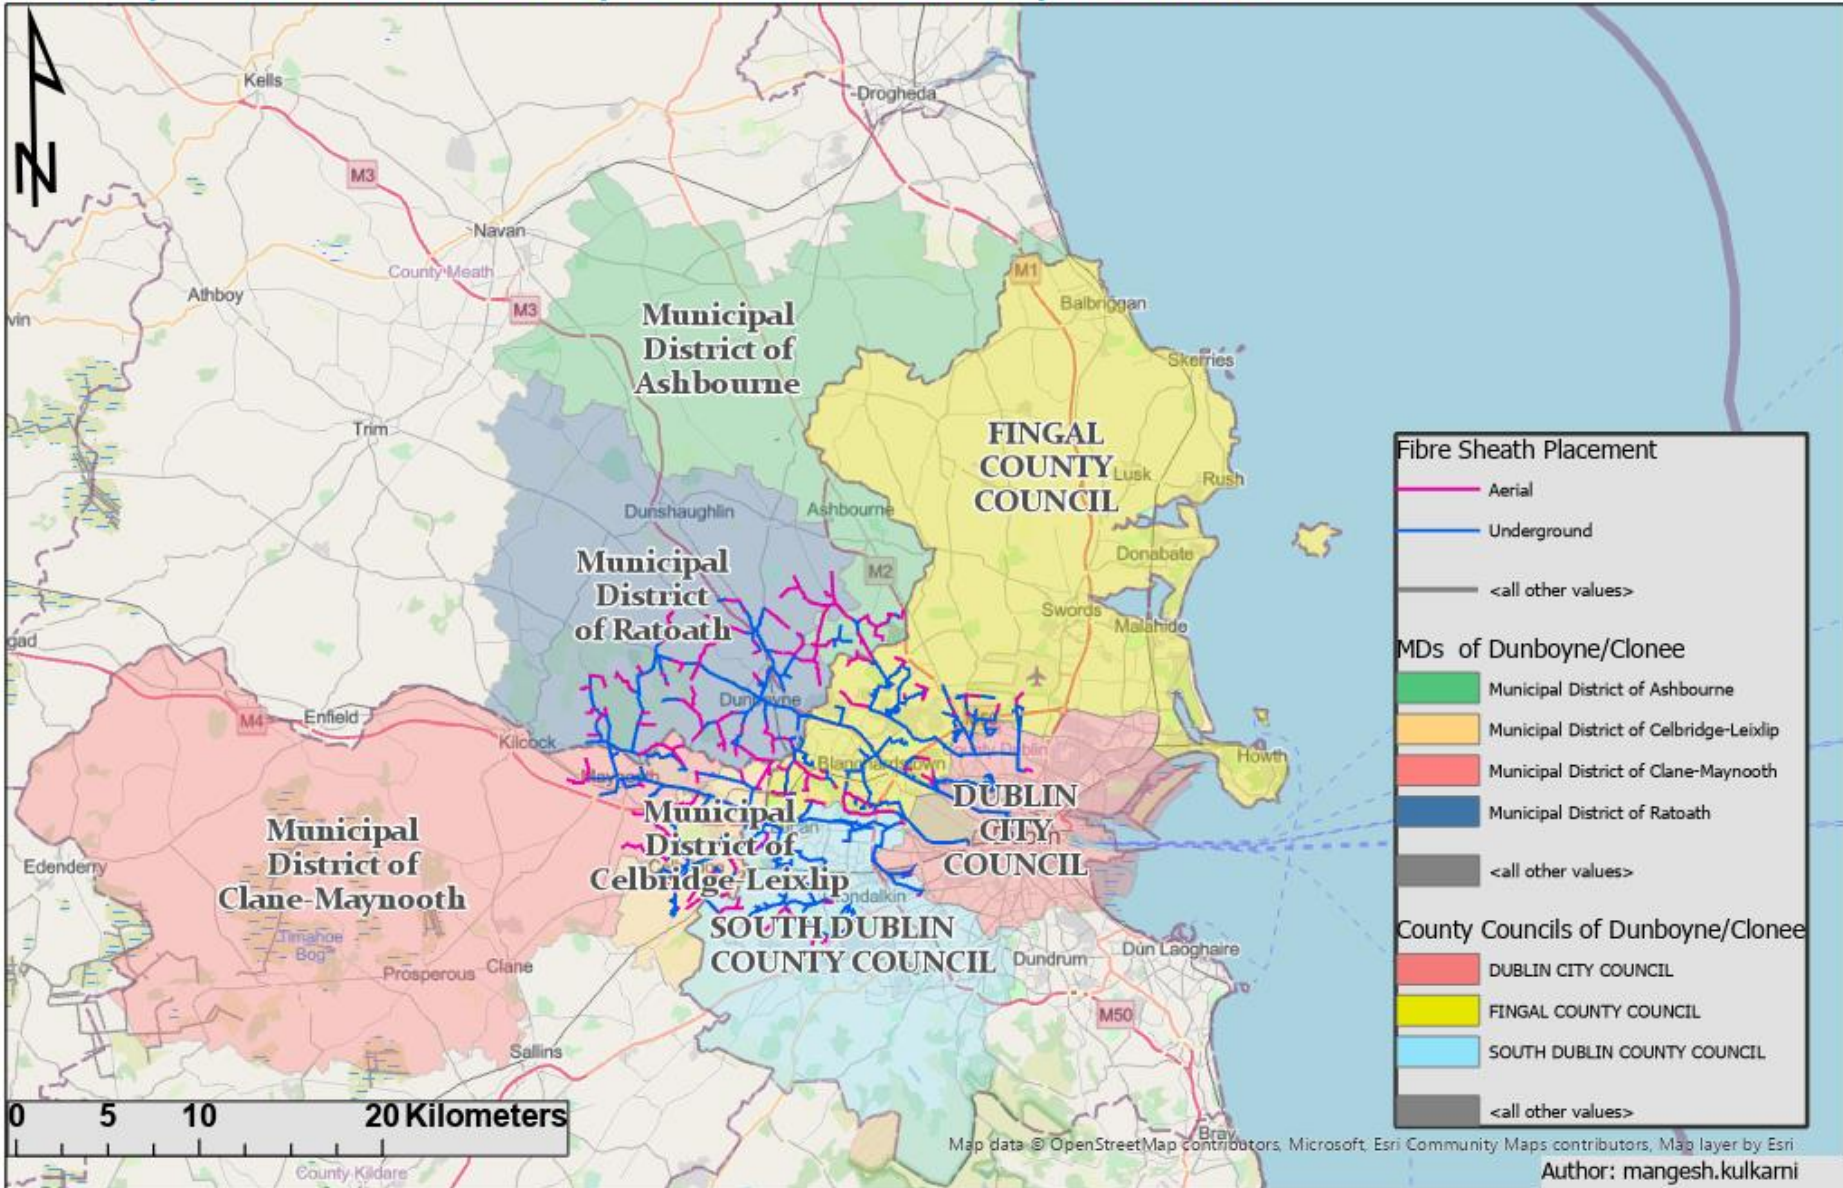

Municipal Districts & County Councils of Dunboyne Clonee