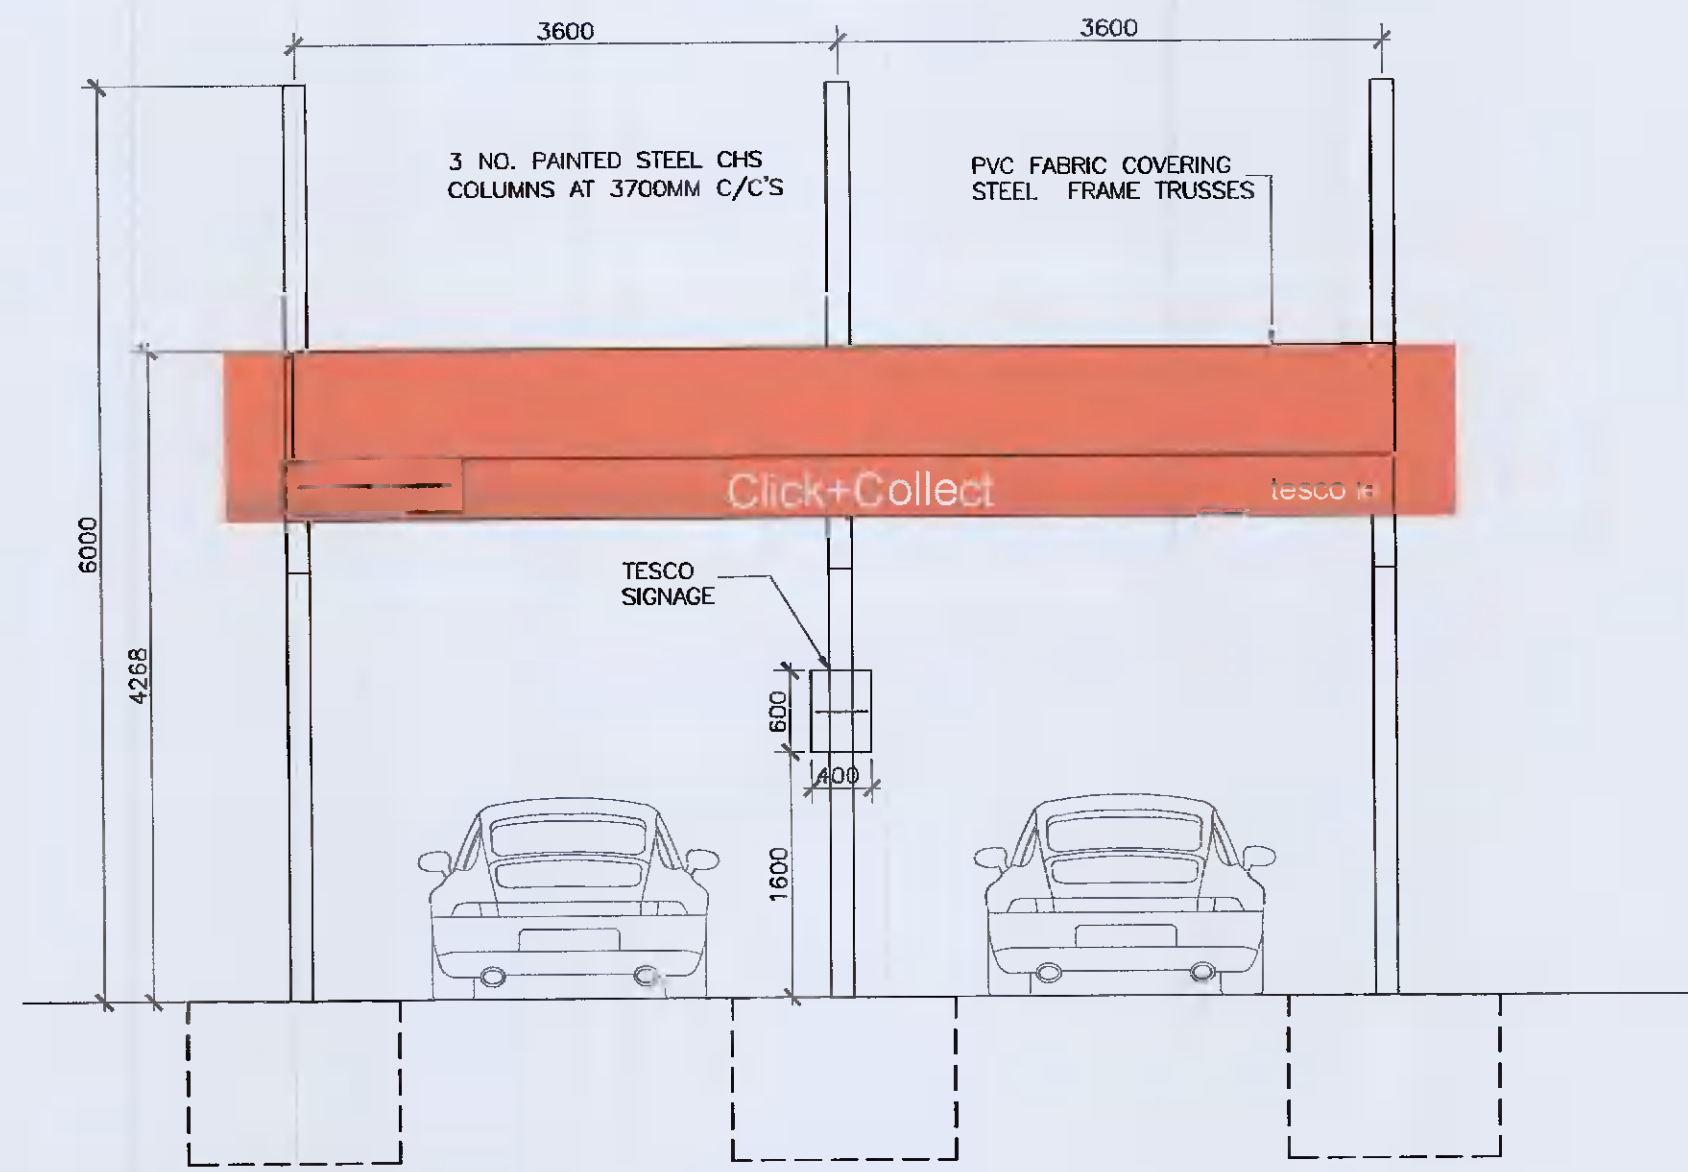

FRONT ELEVATION
SCALE 1:50