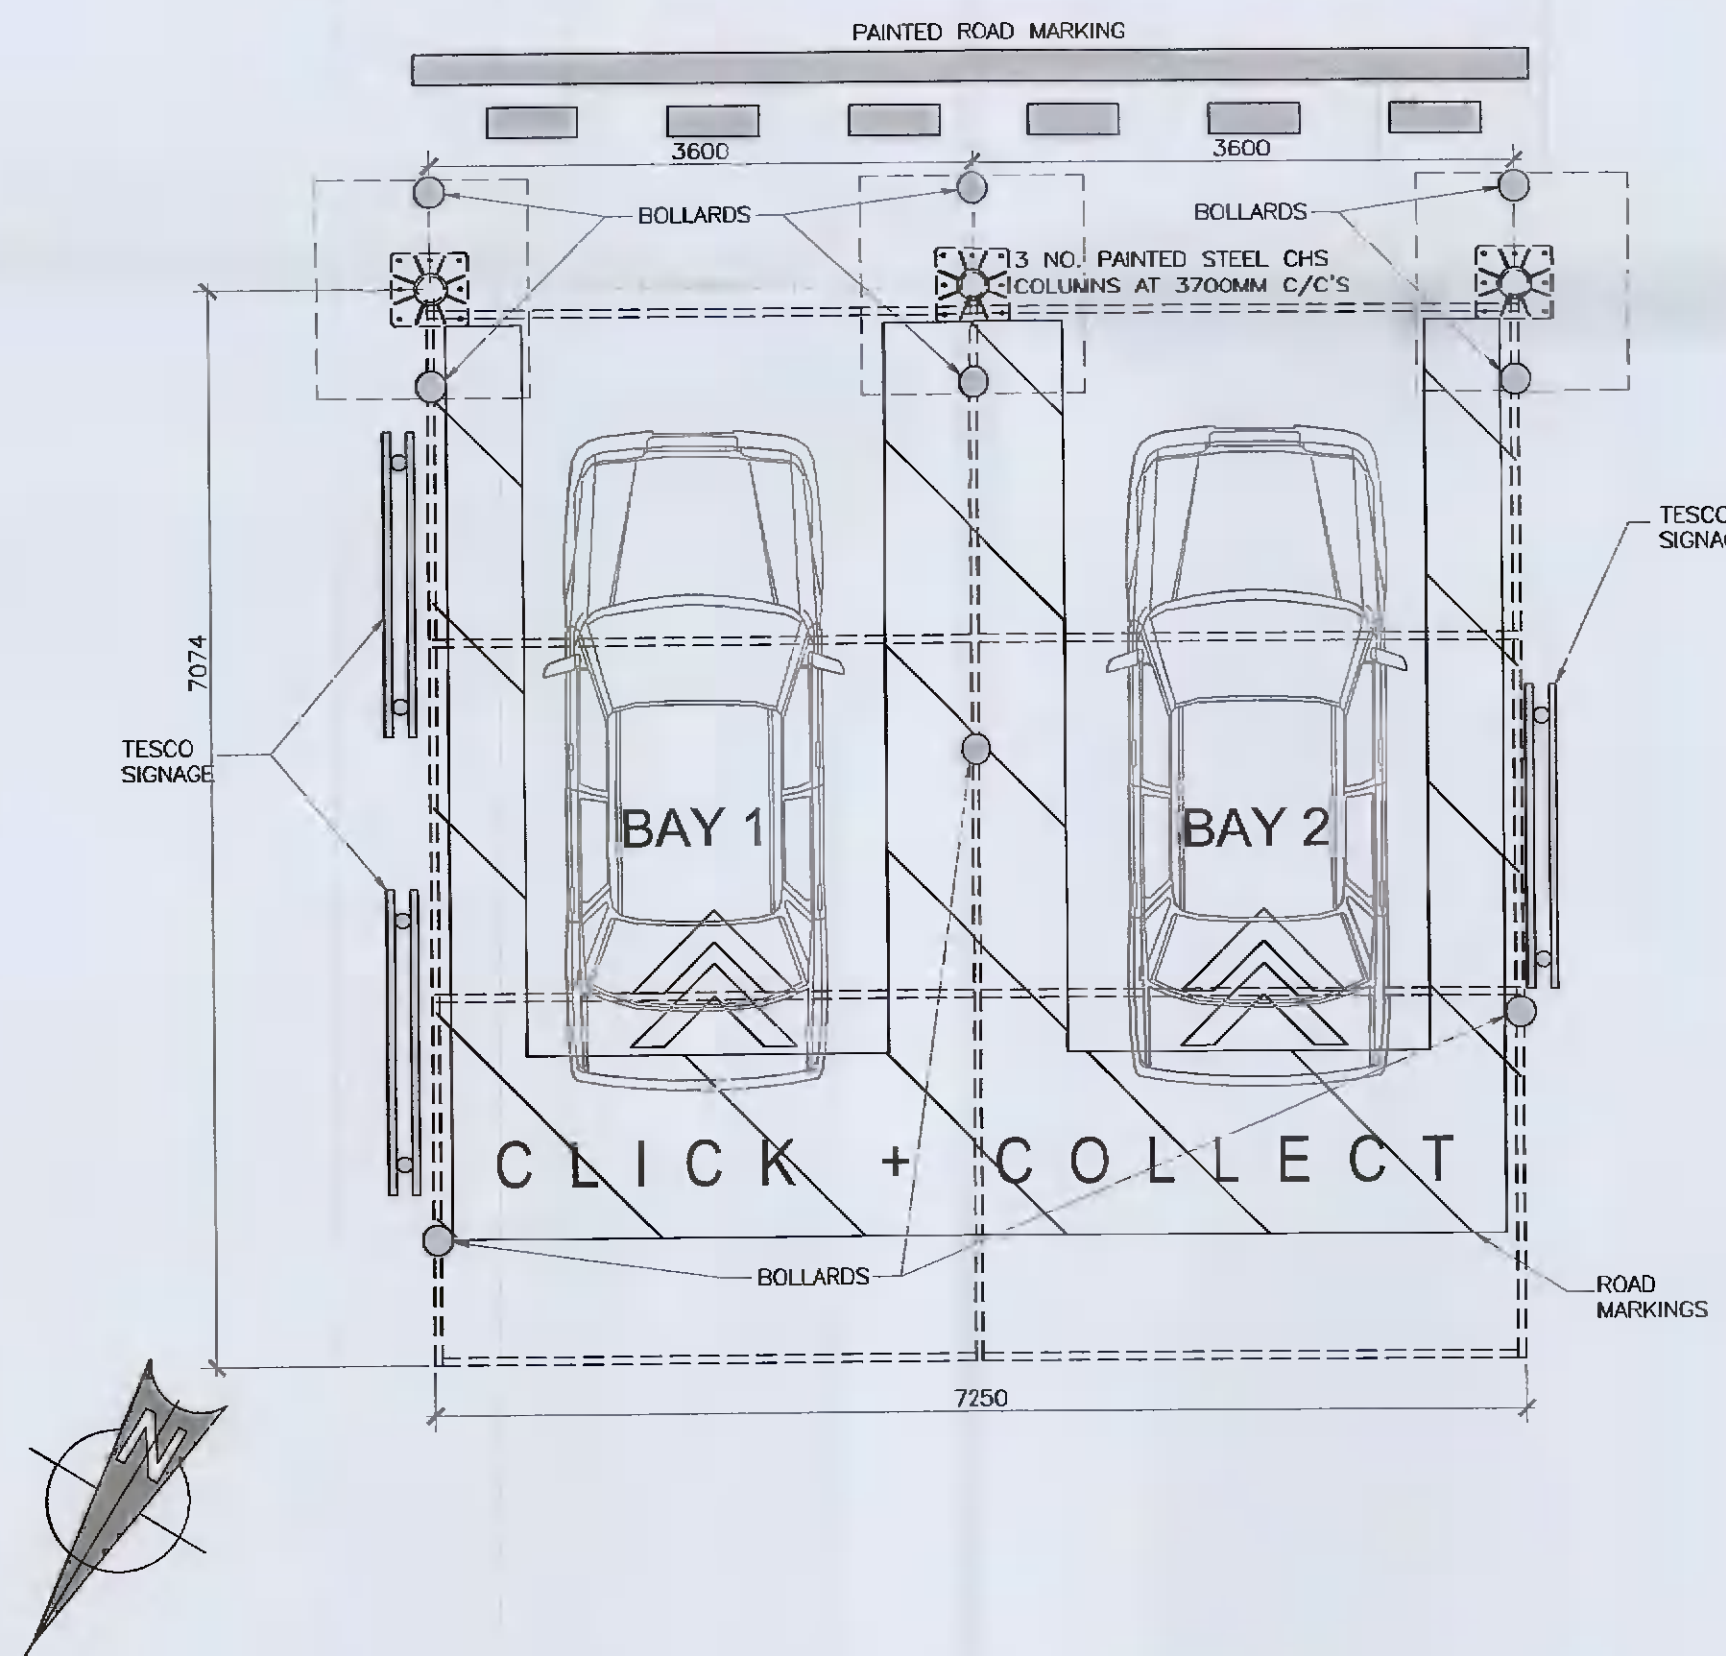

PLAN VIEW
SCALE 1:50