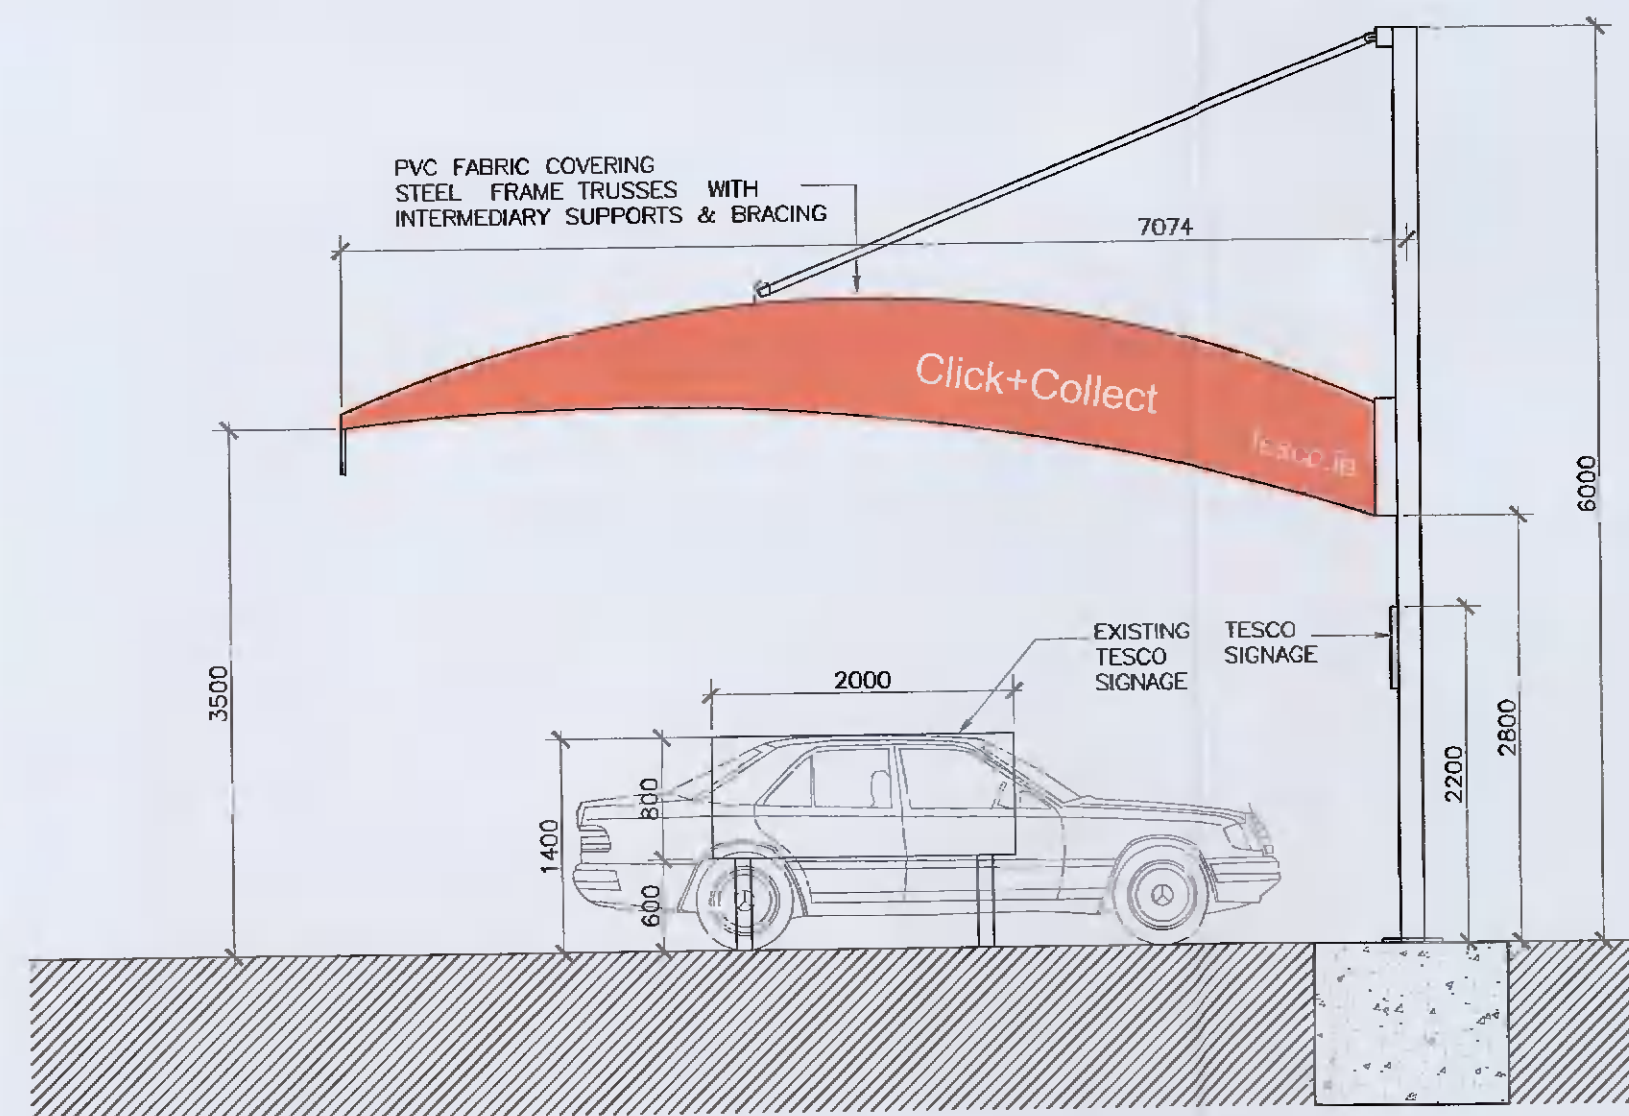

SIDE ELEVATION
SCALE 1:50