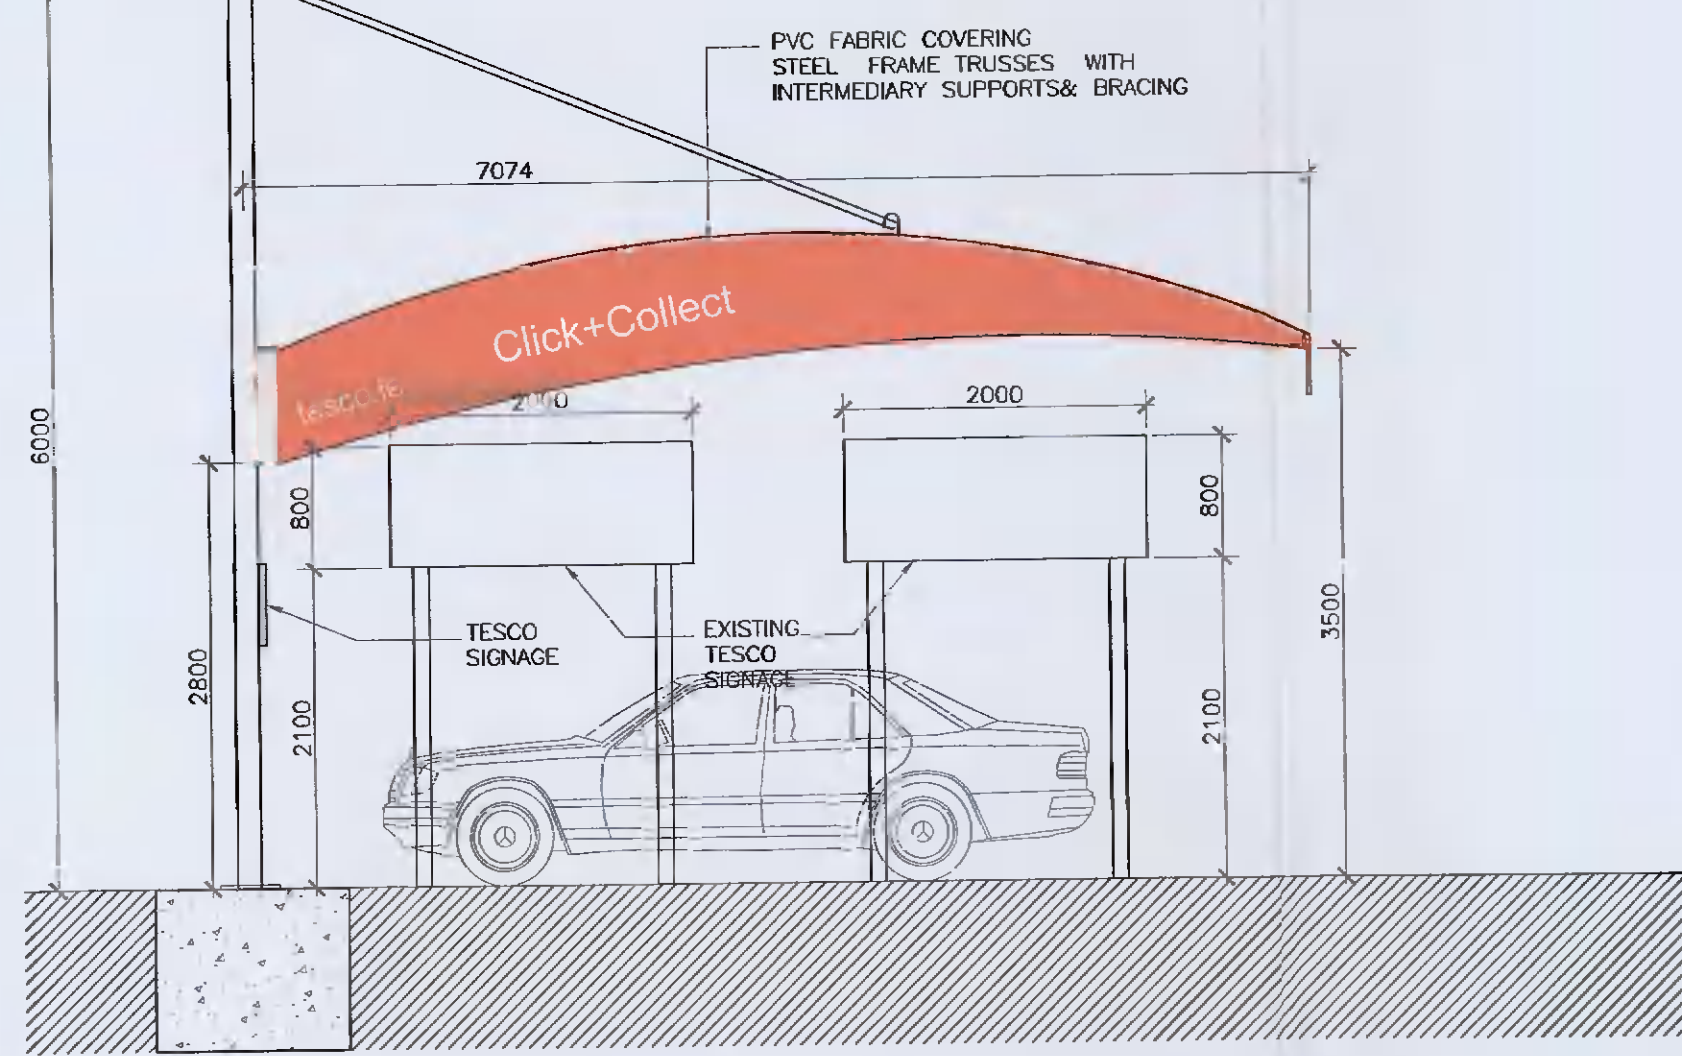

A1

SIDE ELEVATION
SCALE 1:50