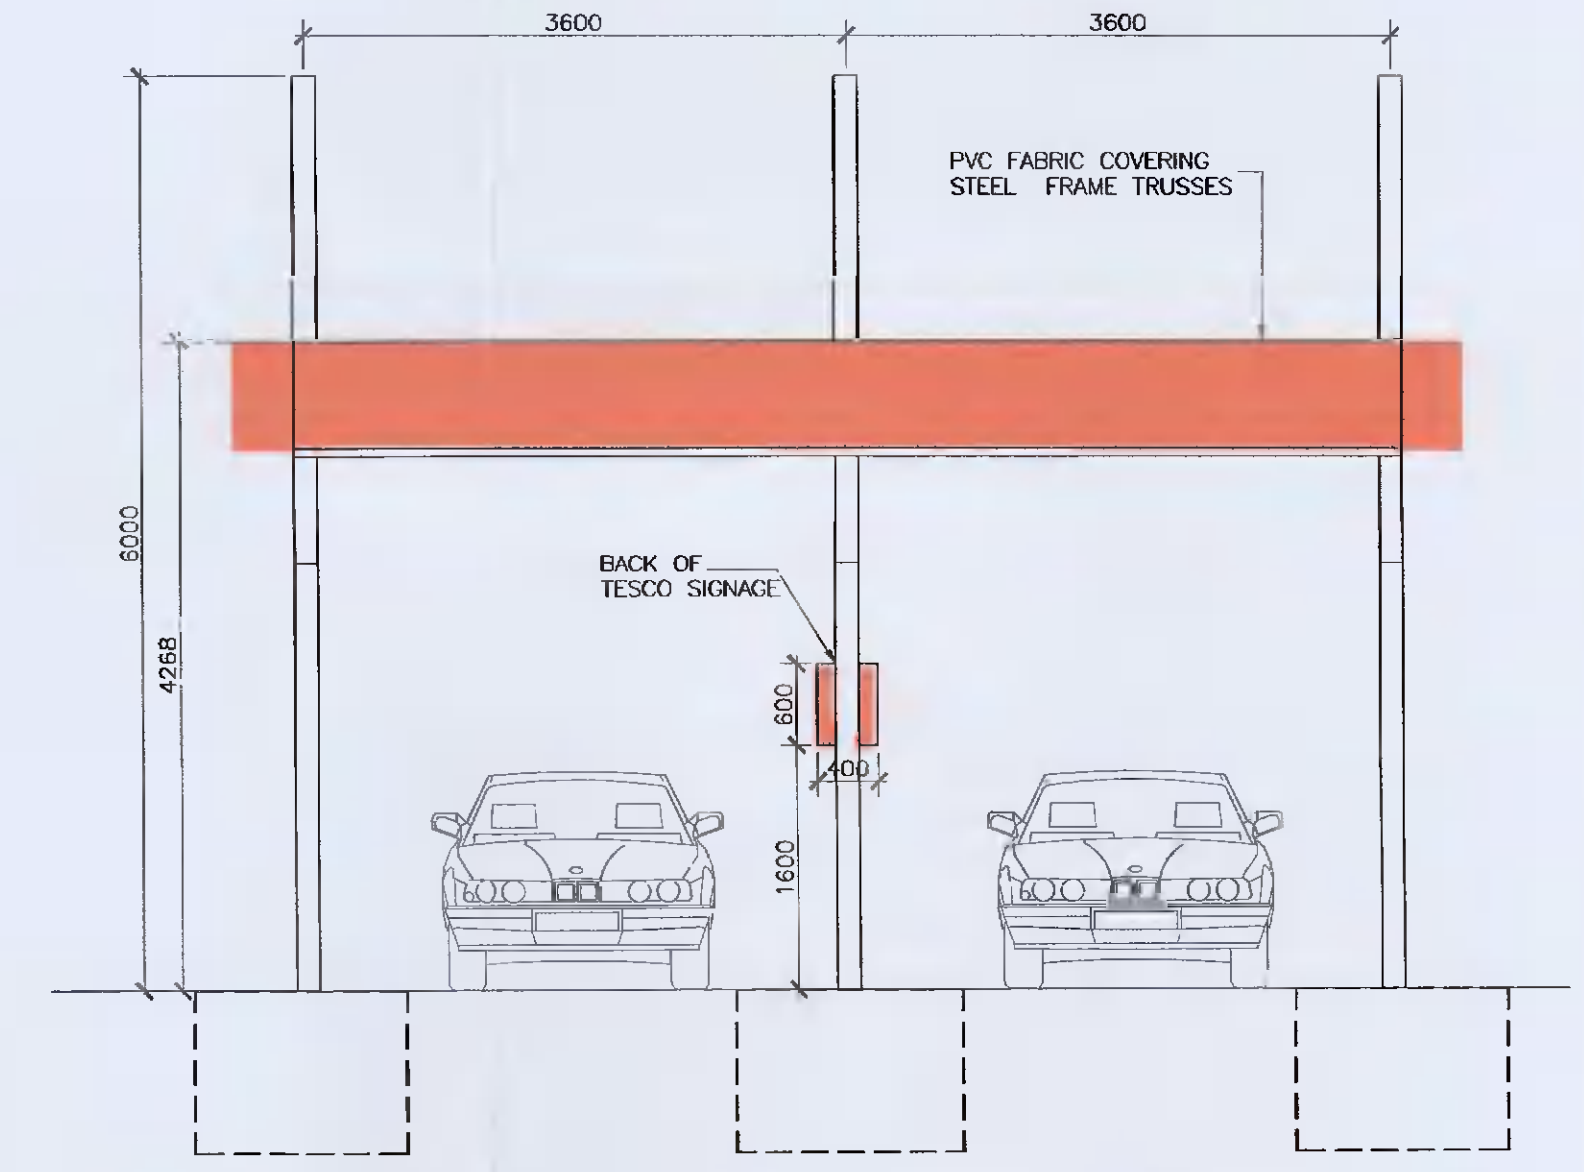

REAR ELEVATION
SCALE 1:50