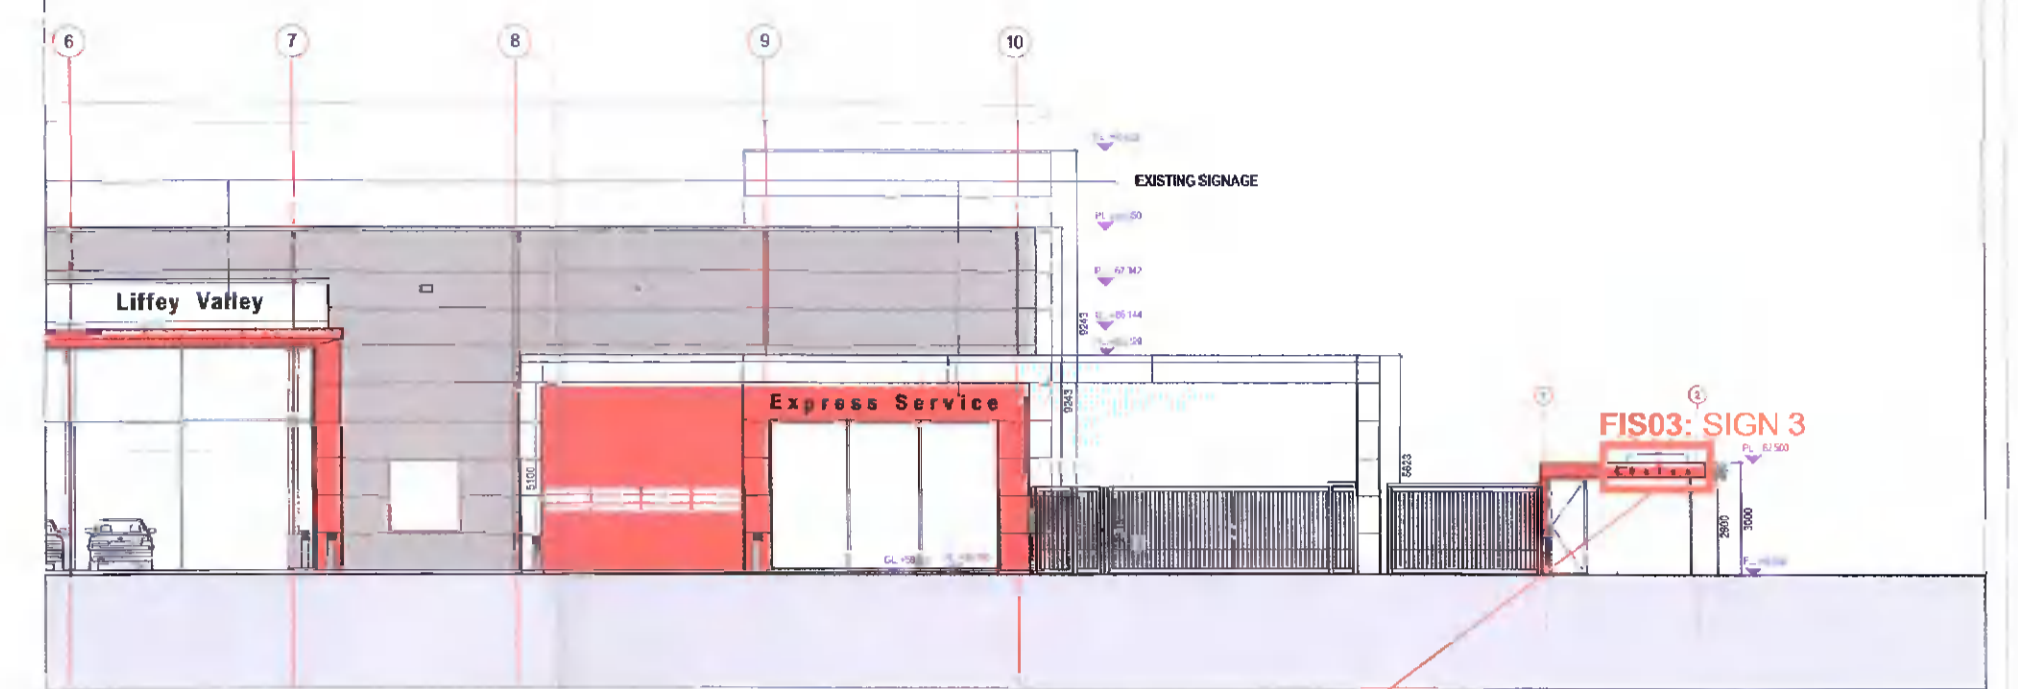

EAST ELEVATION SCALE 1:200

SOUTH ELEVATION SCALE 1:200

SOUTH ELEVATION - REMOTE SALES HUT SCALE 1:200

SOUTH ELEVATION SIGNAGE FIS03: SIGN 3: REDUCED IN SIZE SCALE 1:20

REMOTE SALES HUT SIGNAGE (new signage to match existing signage)

BUILDING SIGNAGE
(new signage to be similar to existing signage)

notes:

REV	STA	NOTES	BY	DATE
A	FI	FI ISSUE	DE	06/02/22

FURTHER INFORMATION:
REVISIONS IN ORANGE

site:	EXTENSION & ADDITIONAL SITE DEVELOPMENT	proj:	20101	drawn by:	FL3-07
client:	TOYOTA LIFFEY VALLEY	date:	JAN 2022	checked by:	VARIES
designer:	TOM STALANTON	scale:	VARIES	approved by:	A
drawing:	BUILDING SIGNAGE	revision:	A		