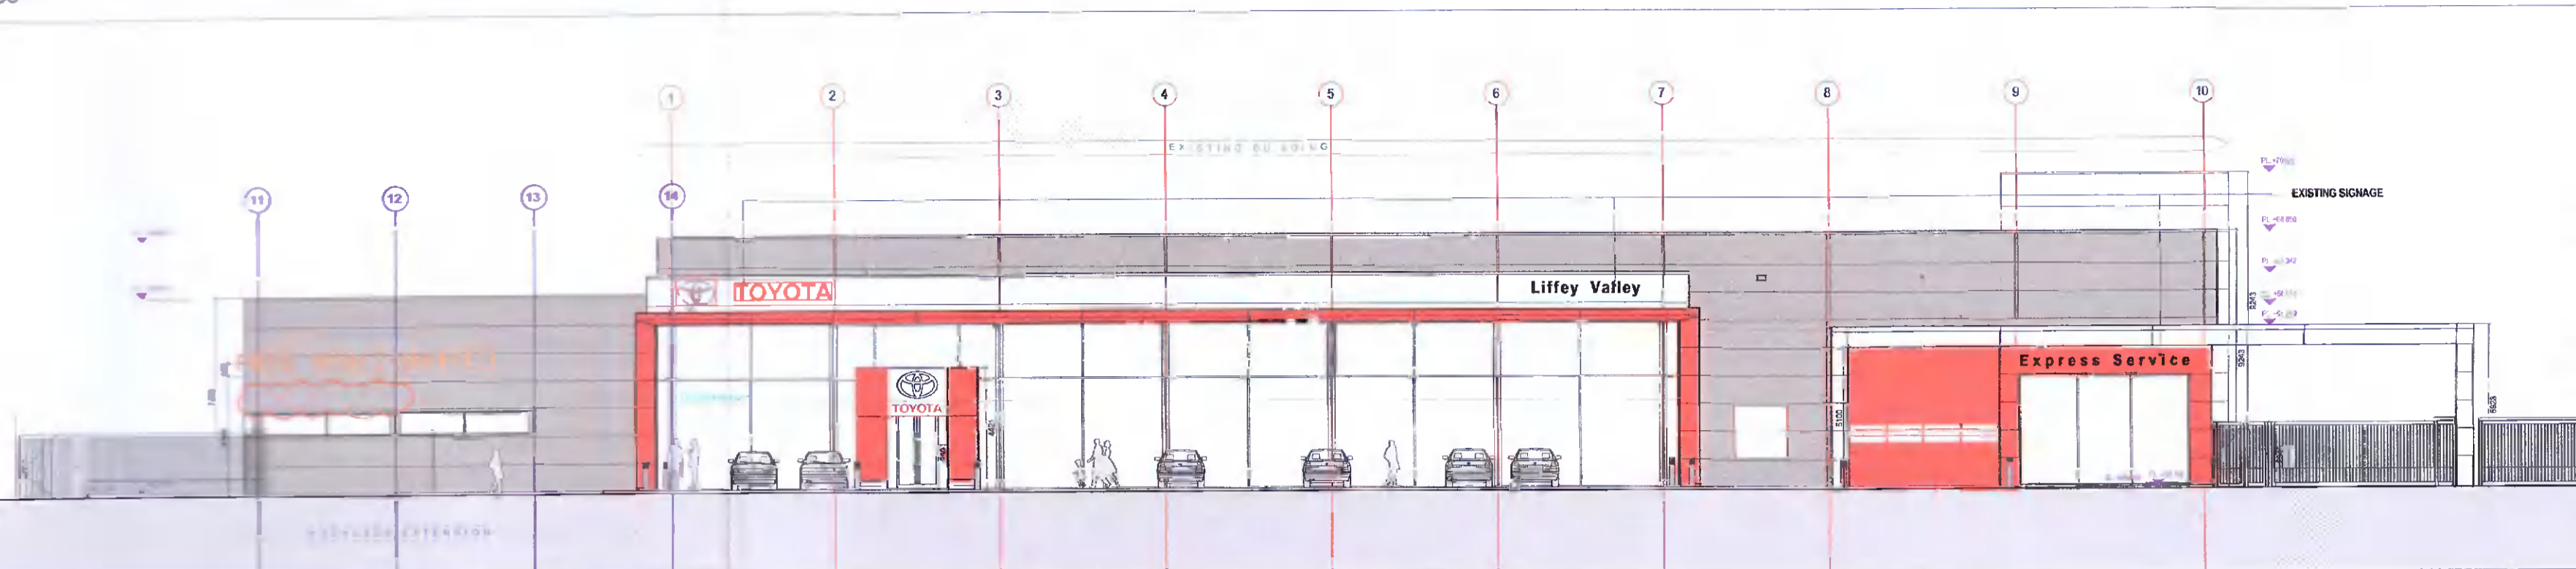

EAST ELEVATION SCALE 1:200

SOUTH ELEVATION SCALE 1:200

SOUTH ELEVATION - REMOTE SALES HUT SCALE 1:200

SOUTH ELEVATION SIGNAGE FIS03: SIGN 3: REDUCED IN SIZE SCALE 1:20

REMOTE SALES HUT SIGNAGE (new signage to match existing signage)

BUILDING SIGNAGE
(new signage to be similar to existing signage)

notes:

REV	STA	NOTES	BY	DATE
A	FI	FI ISSUE	DE	06/02/22

FURTHER INFORMATION:
REVISIONS IN ORANGE

site:	EXTENSION & ADDITIONAL SITE DEVELOPMENT	proj:	20101	drawn by:	FL3-07
client:	TOYOTA LIFFEY VALLEY	date:	JAN 2022	checked by:	VARIES
designer:	TOM STALANTON	scale:	VARIES	approved by:	A
drawing:	BUILDING SIGNAGE	revision:	A		