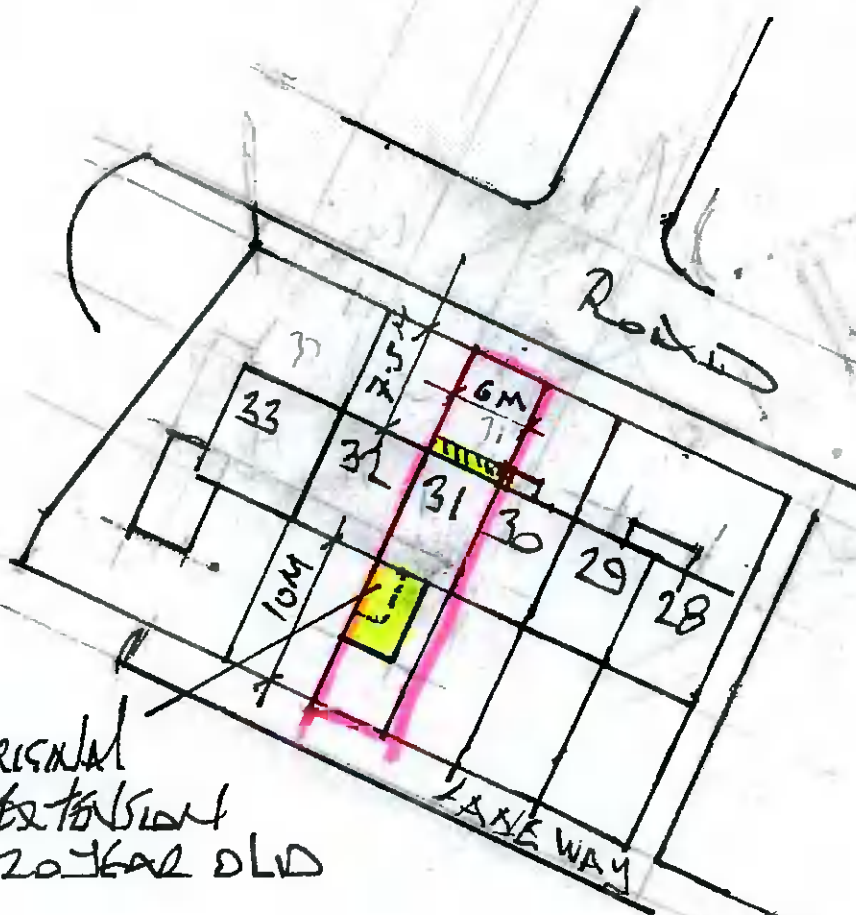

Block Plan
SCALE 1:500

2411 McDonald

31 Arthur

RIFKTH
PARK
LOCAL

OVERALL SITE
16359M

ORIGINAL
EXTENSION
20 YEAR OLD

CONY HOUSEHOLD
ARCH.
21 DORRIS RD
LOCAL

NORTH