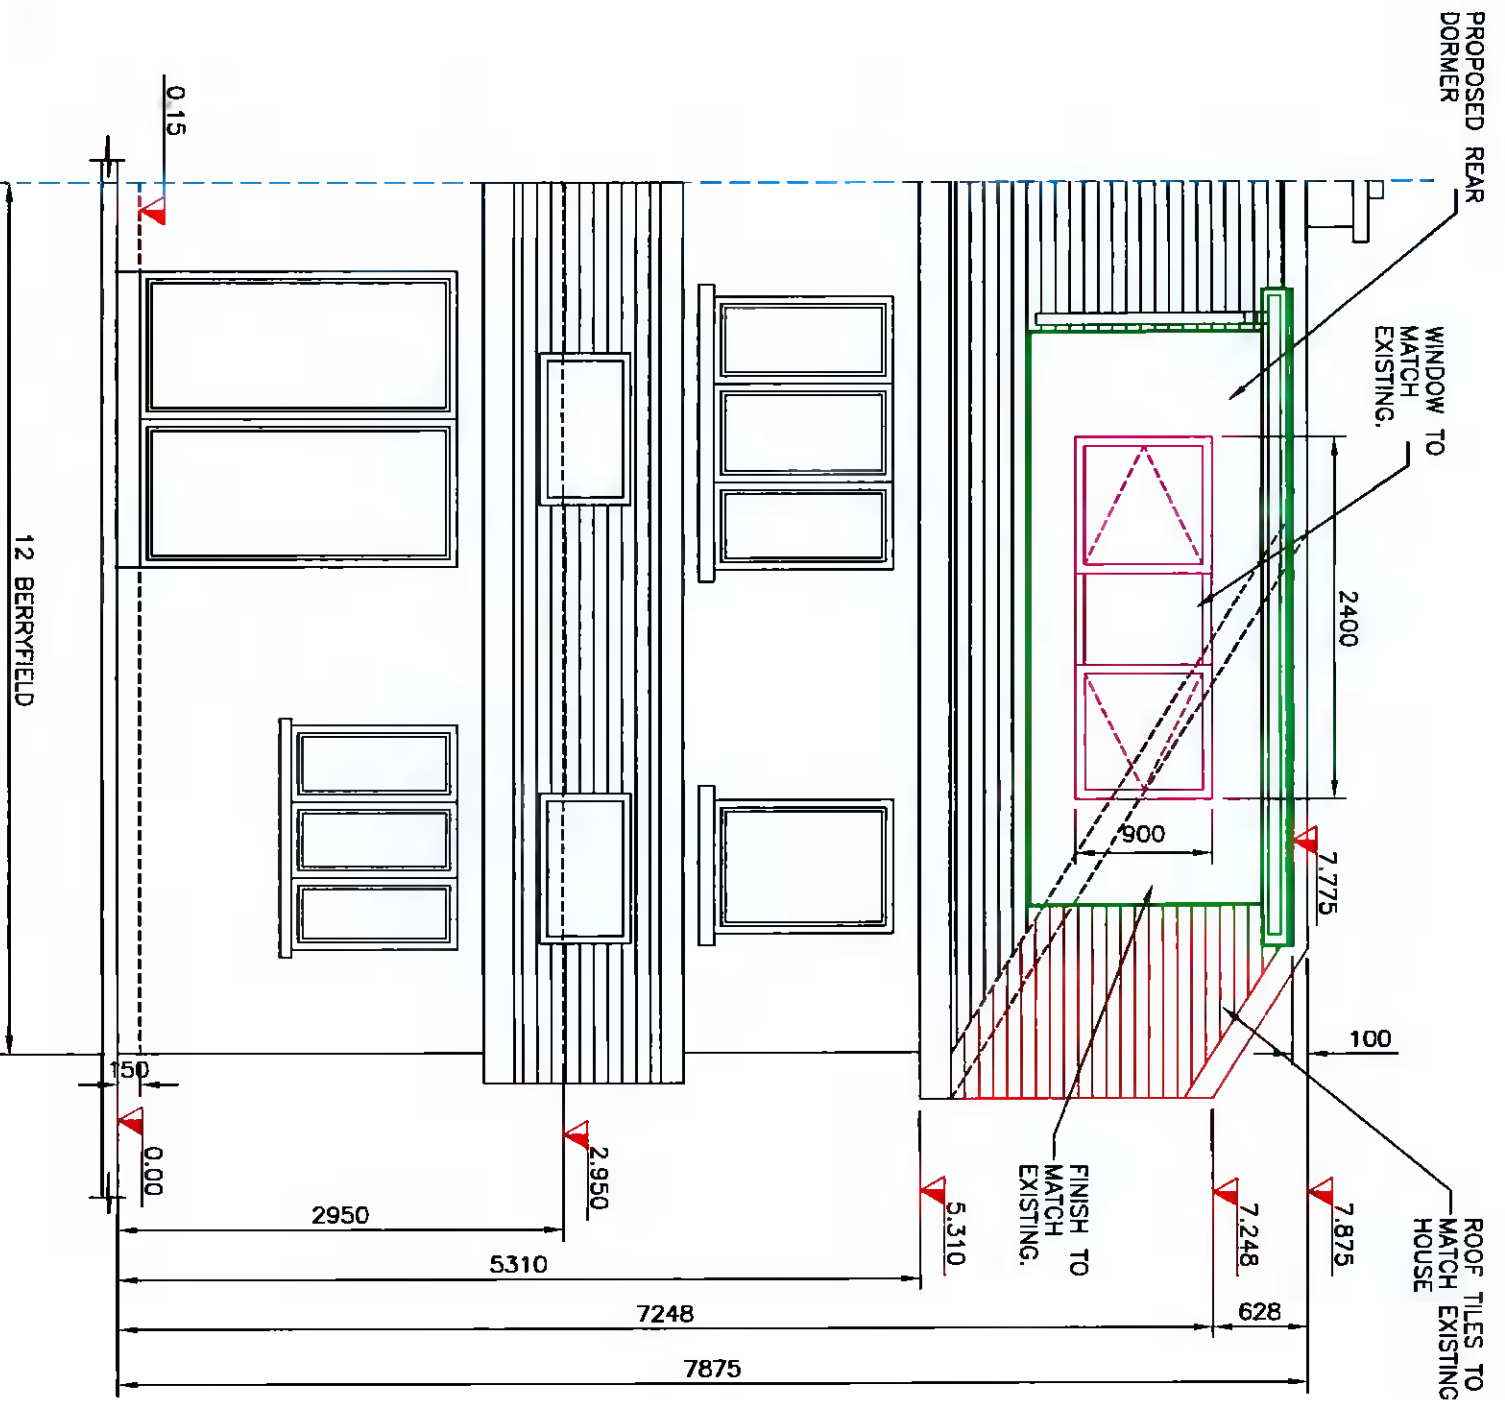

PROPOSED FRONT ELEVATION

PROPOSED REAR ELEVATION

The information contained in this email is confidential and must not be divulged to any third party without the written consent of Abes Design Services.

38 Larkfield Avenue
Lucan
Co. Dublin

12 Berryfield,
Finnstown Priory
Lucan, Co. Dublin.

PROPOSED FRONT AND REAR ELEVATIONS

DRAWN	JOHN FORBES , 38 LARKFIELD AVE. , LUCAN, Co. DUBLIN
DATE	Feb 2022
SCALE	1:50 @ A3

Cian Fleming

BF - 8