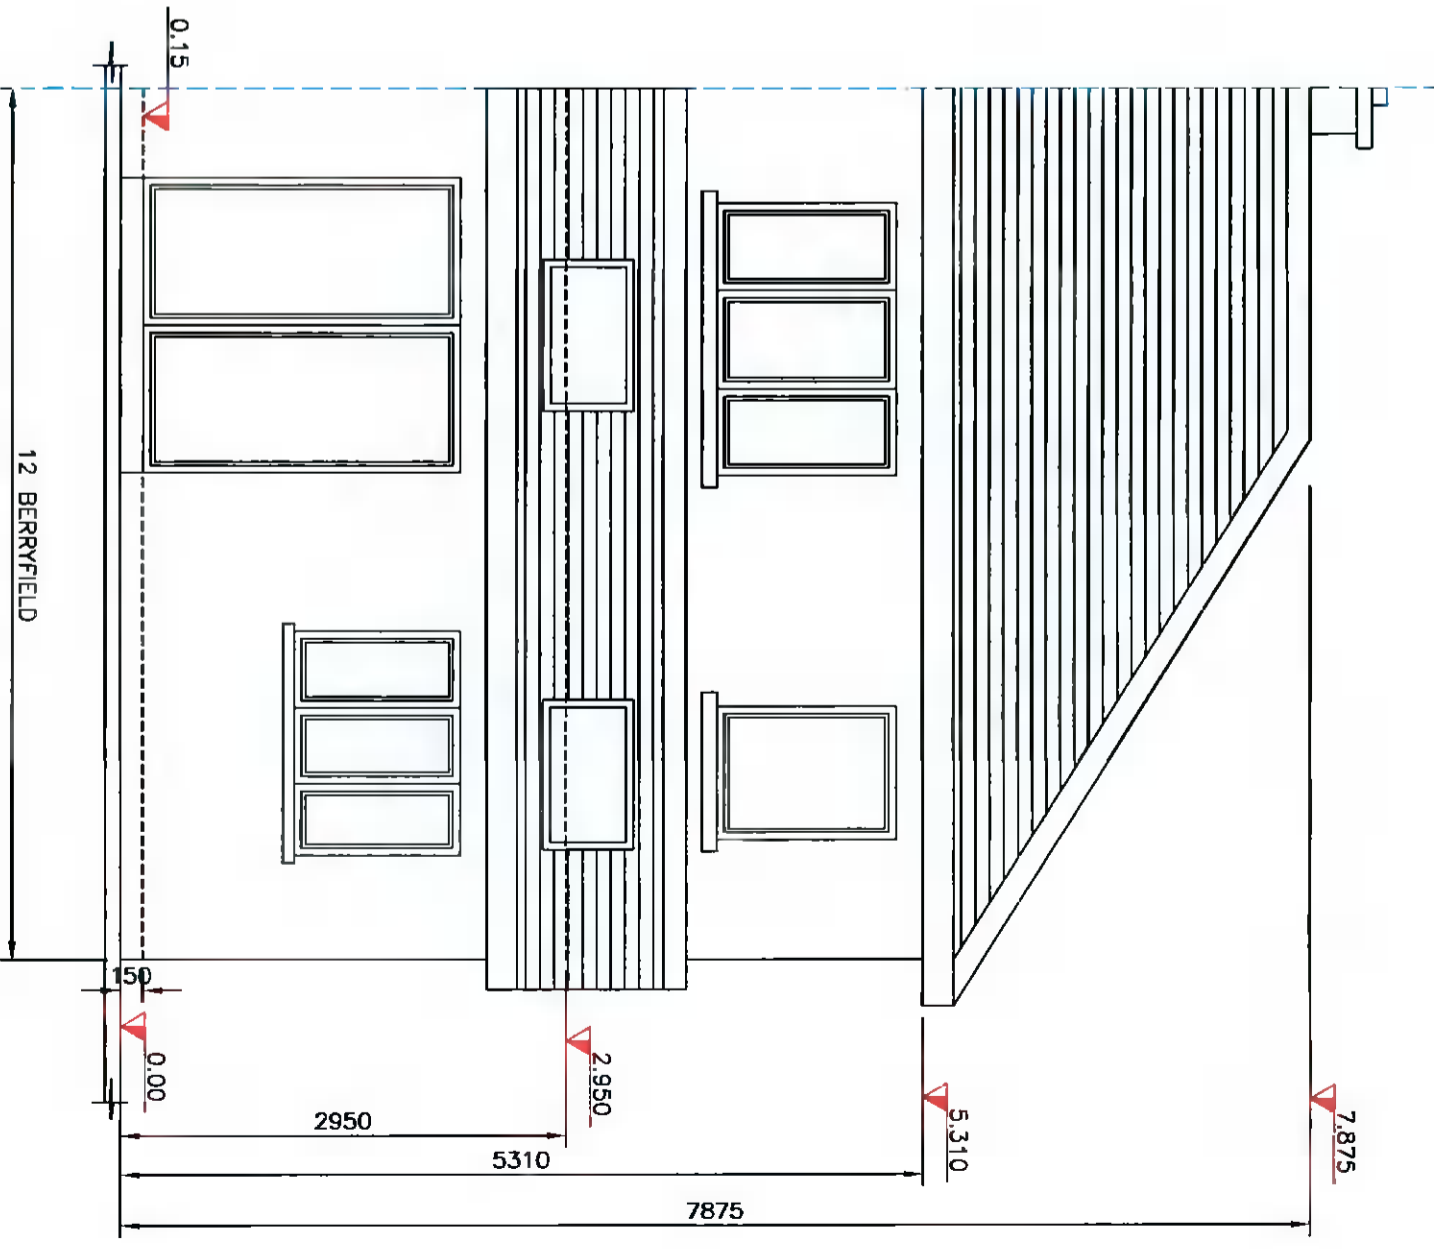

EXISTING FRONT ELEVATION

EXISTING REAR ELEVATION

The information contained in this email is confidential and must not be divulged to any third party without the written consent of 4bes Design Services.

38 Larkfield Avenue
Lucan
Co. Dublin

12 Berryfield,
Finstown Priors
Lucan, Co. Dublin.

EXISTING FRONT AND REAR ELEVATIONS

DRAWN	JOHN FORBES , 38 LARKFIELD AVE. , LUCAN, CO. DUBLIN
DATE	Feb 2022
SCALE	1:50 @ A3
Cian Fleming	
BF - 3	