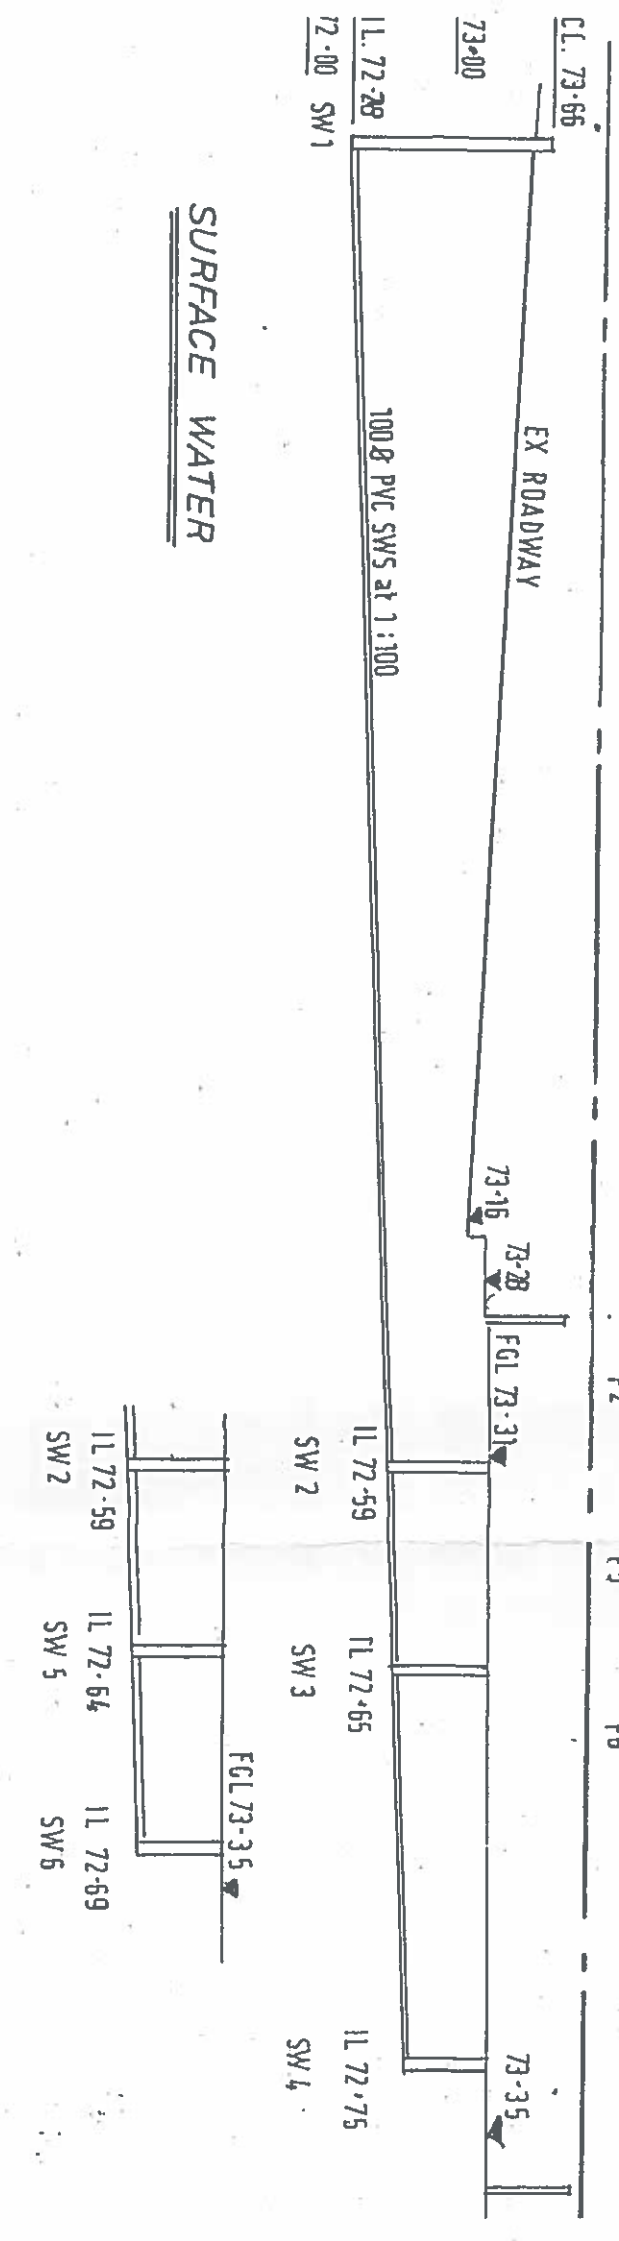

Lands in ownership of the Applicant's Parents
 Subject Lands of this Application

Design & Techniques
 architectural design - planning - work inspections
 37, ashgrove park, naas, county kildare, w91 CH2D 087-252,3859 / e-mail: edav37@gmail.com
 Project: PROPOSED 2BED DWELLING AT MOYVILLE LAWN, RATHFARHAM DUBLIN 16
 Title: SITE LAYOUT + DRAINAGE LEVELS
 Date: 07/2021 Scale: 1:500 Status: Drawn, ED Drawing No: W07-01A
 © 2021