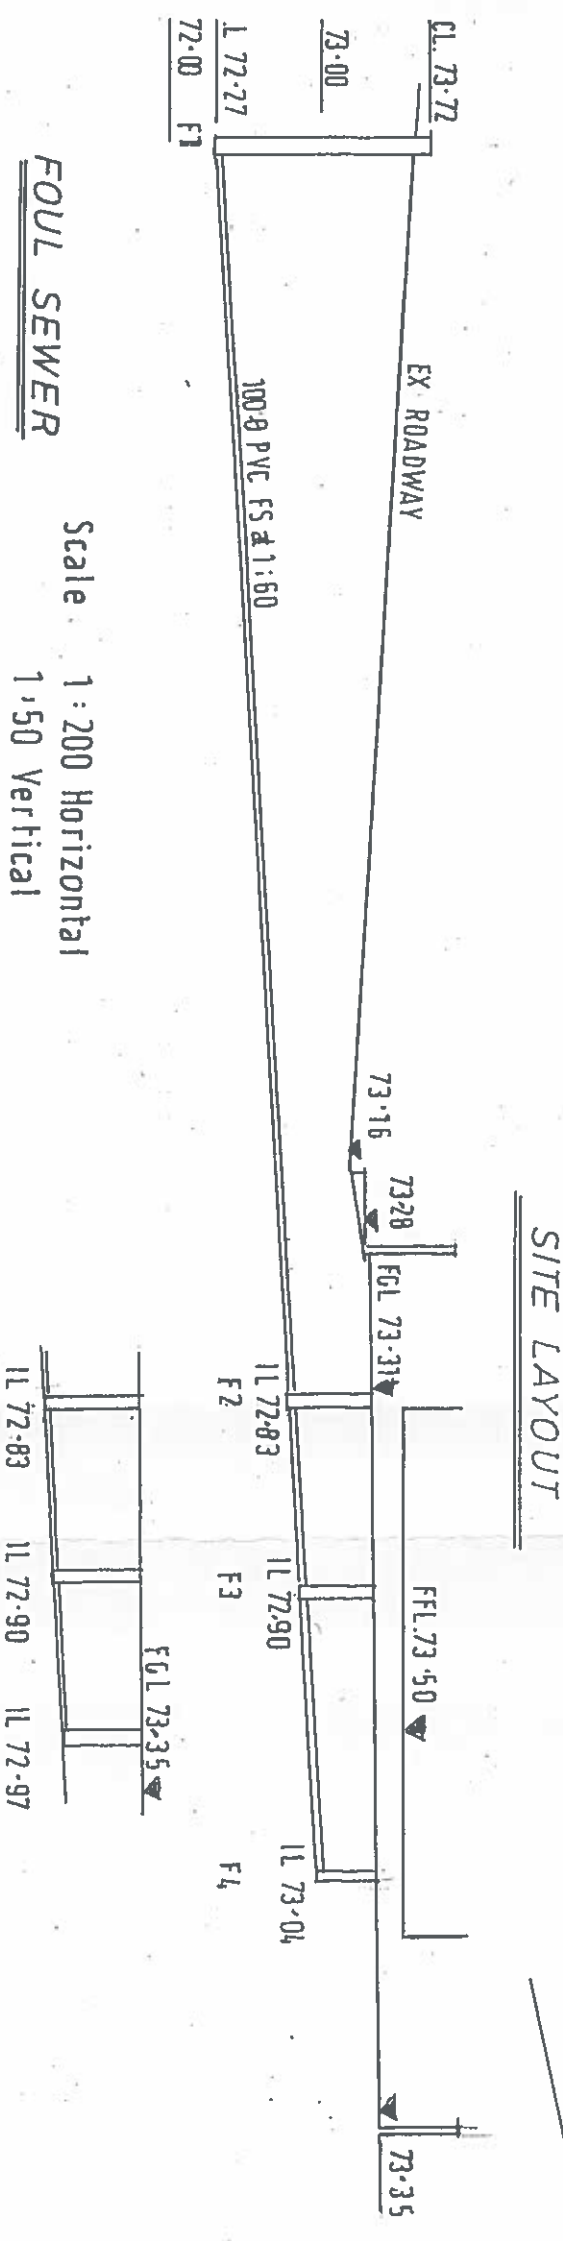

Lands in ownership of the Applicant's Parents
 Subject Lands of this Application

Design & Techniques
 architectural design - planning - work inspections
 37, ashgrove park, naas, county kildare, w91 CH2D 087-252,3859 / e-mail: edav37@gmail.com
 Project: PROPOSED 2BED DWELLING AT MOYVILLE LAWN, RATHFARHAM DUBLIN 16
 Title: SITE LAYOUT + DRAINAGE LEVELS
 Date: 07/2021 Scale: 1:500 Status: Drawn, ED Drawing No: W07-01A
 © 2021