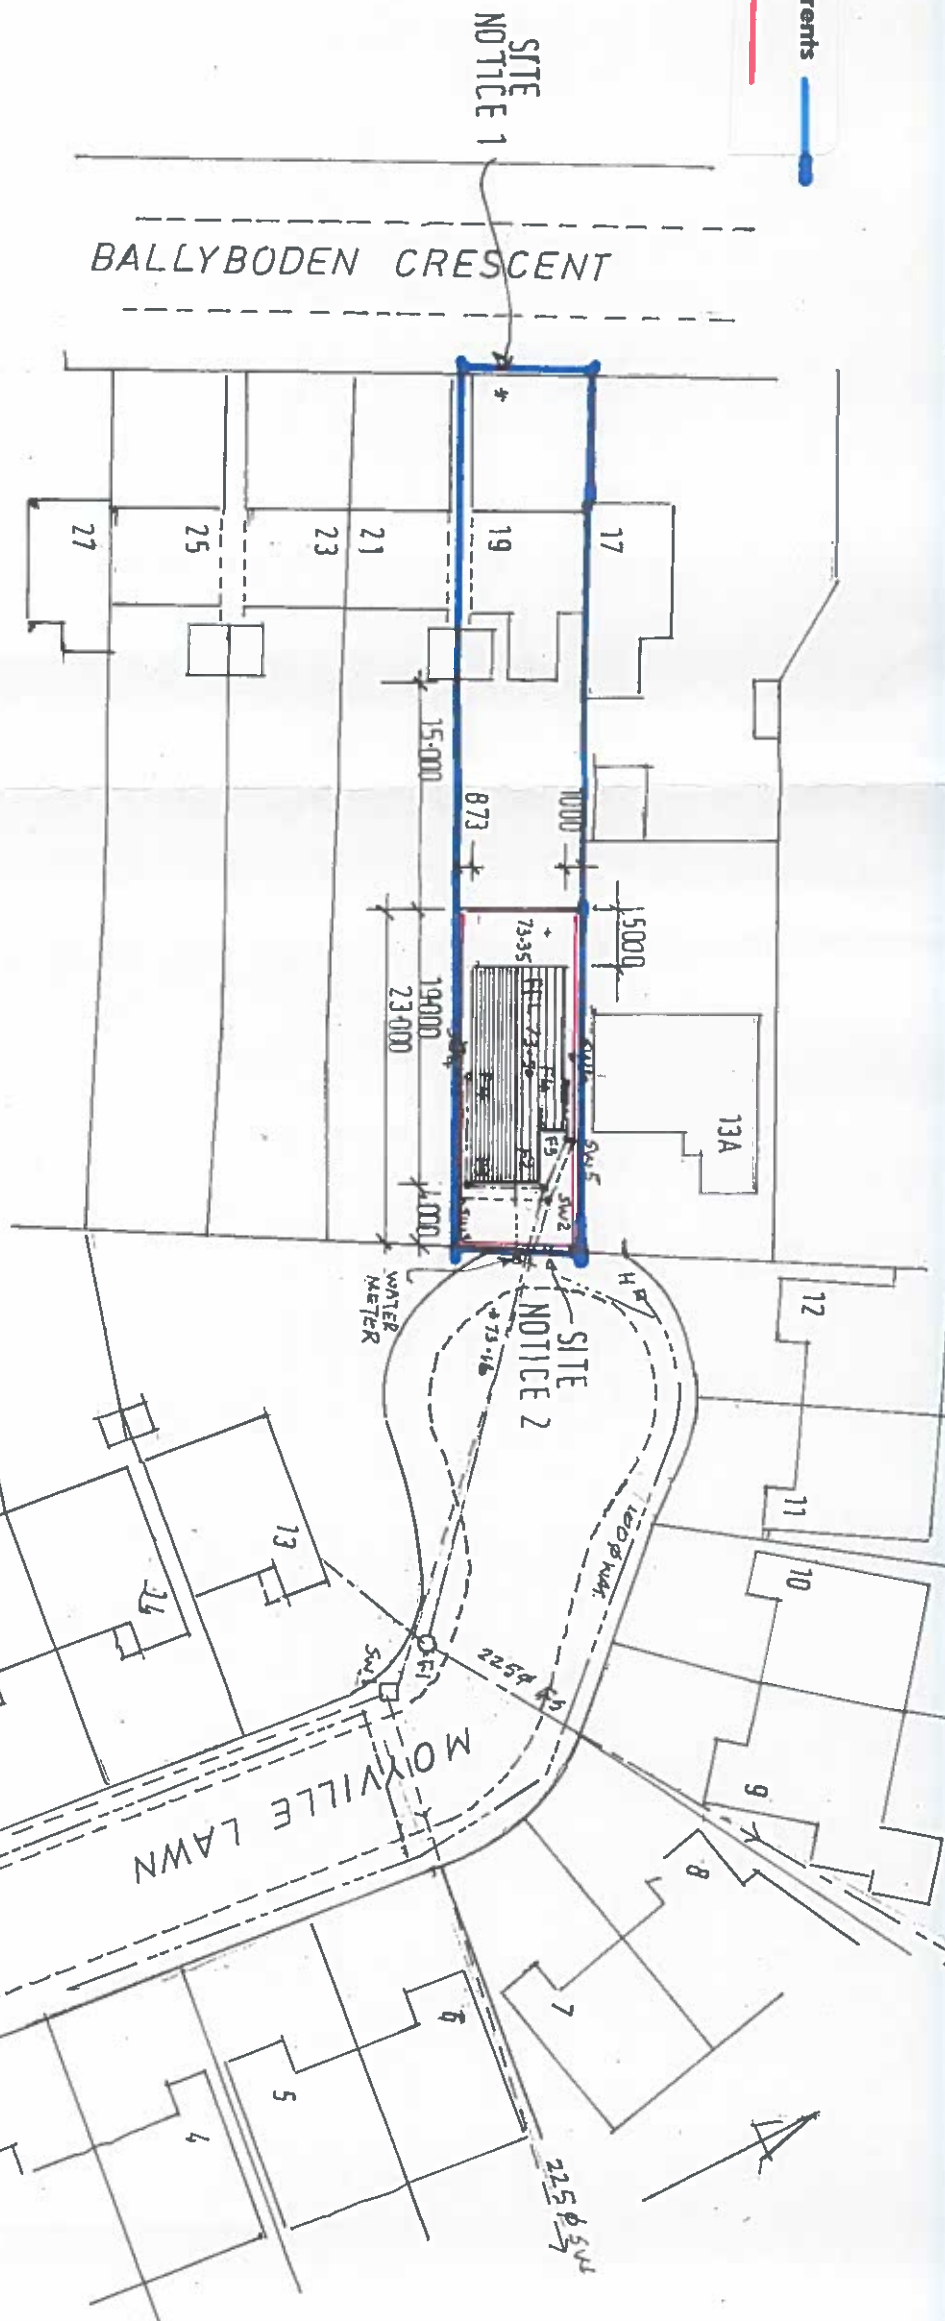

Lands in ownership of the Applicant's Parents
 Subject Lands of this Application

Design & Techniques
 architectural design - planning - work inspections
 37, ashgrove park, naas, county kildare, w91 CH2D 087-252,3859 / e-mail: edav37@gmail.com
 Project: PROPOSED 2BED DWELLING AT MOYVILLE LAWN, RATHFARHAM DUBLIN 16
 Title: SITE LAYOUT + DRAINAGE LEVELS
 Date: 07/2021 Scale: 1:500 Status: Drawn, ED Drawing No: W07-01A
 © 2021