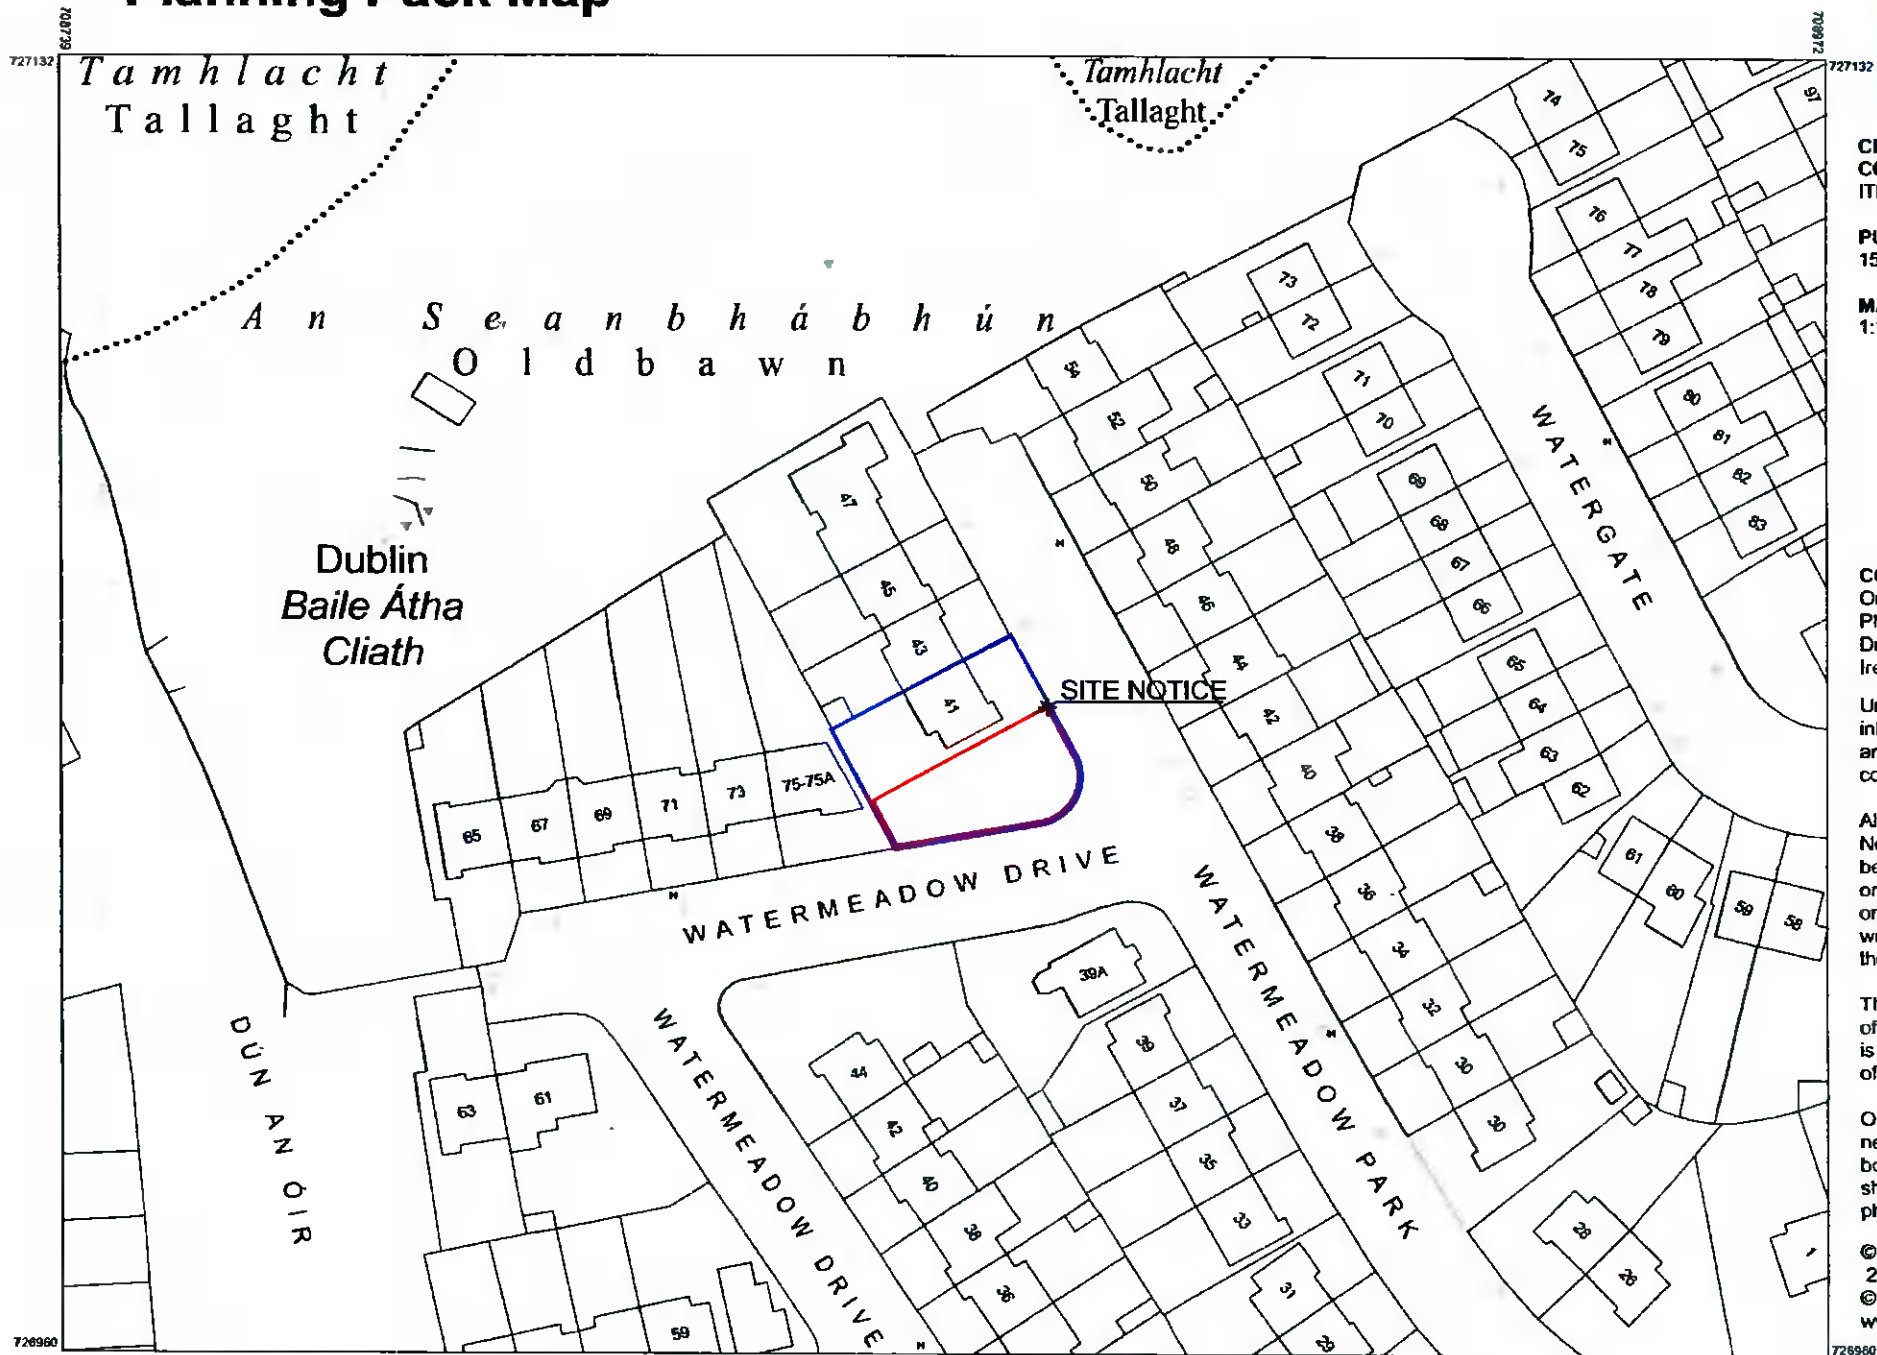

Planning Pack Map

CENTRE COORDINATES:
ITM 708856,727046

PUBLISHED: 15/03/2021
ORDER NO.: 50178533_1

MAP SERIES: 1:1,000
MAP SHEETS: 3390-17

COMPILED AND PUBLISHED BY:
Ordnance Survey Ireland,
Phoenix Park,
Dublin 8,
Ireland.

The representation on this map of a road, track or footpath is not evidence of the existence of a right of way.

Ordnance Survey maps never show legal property boundaries, nor do they show ownership of physical features.