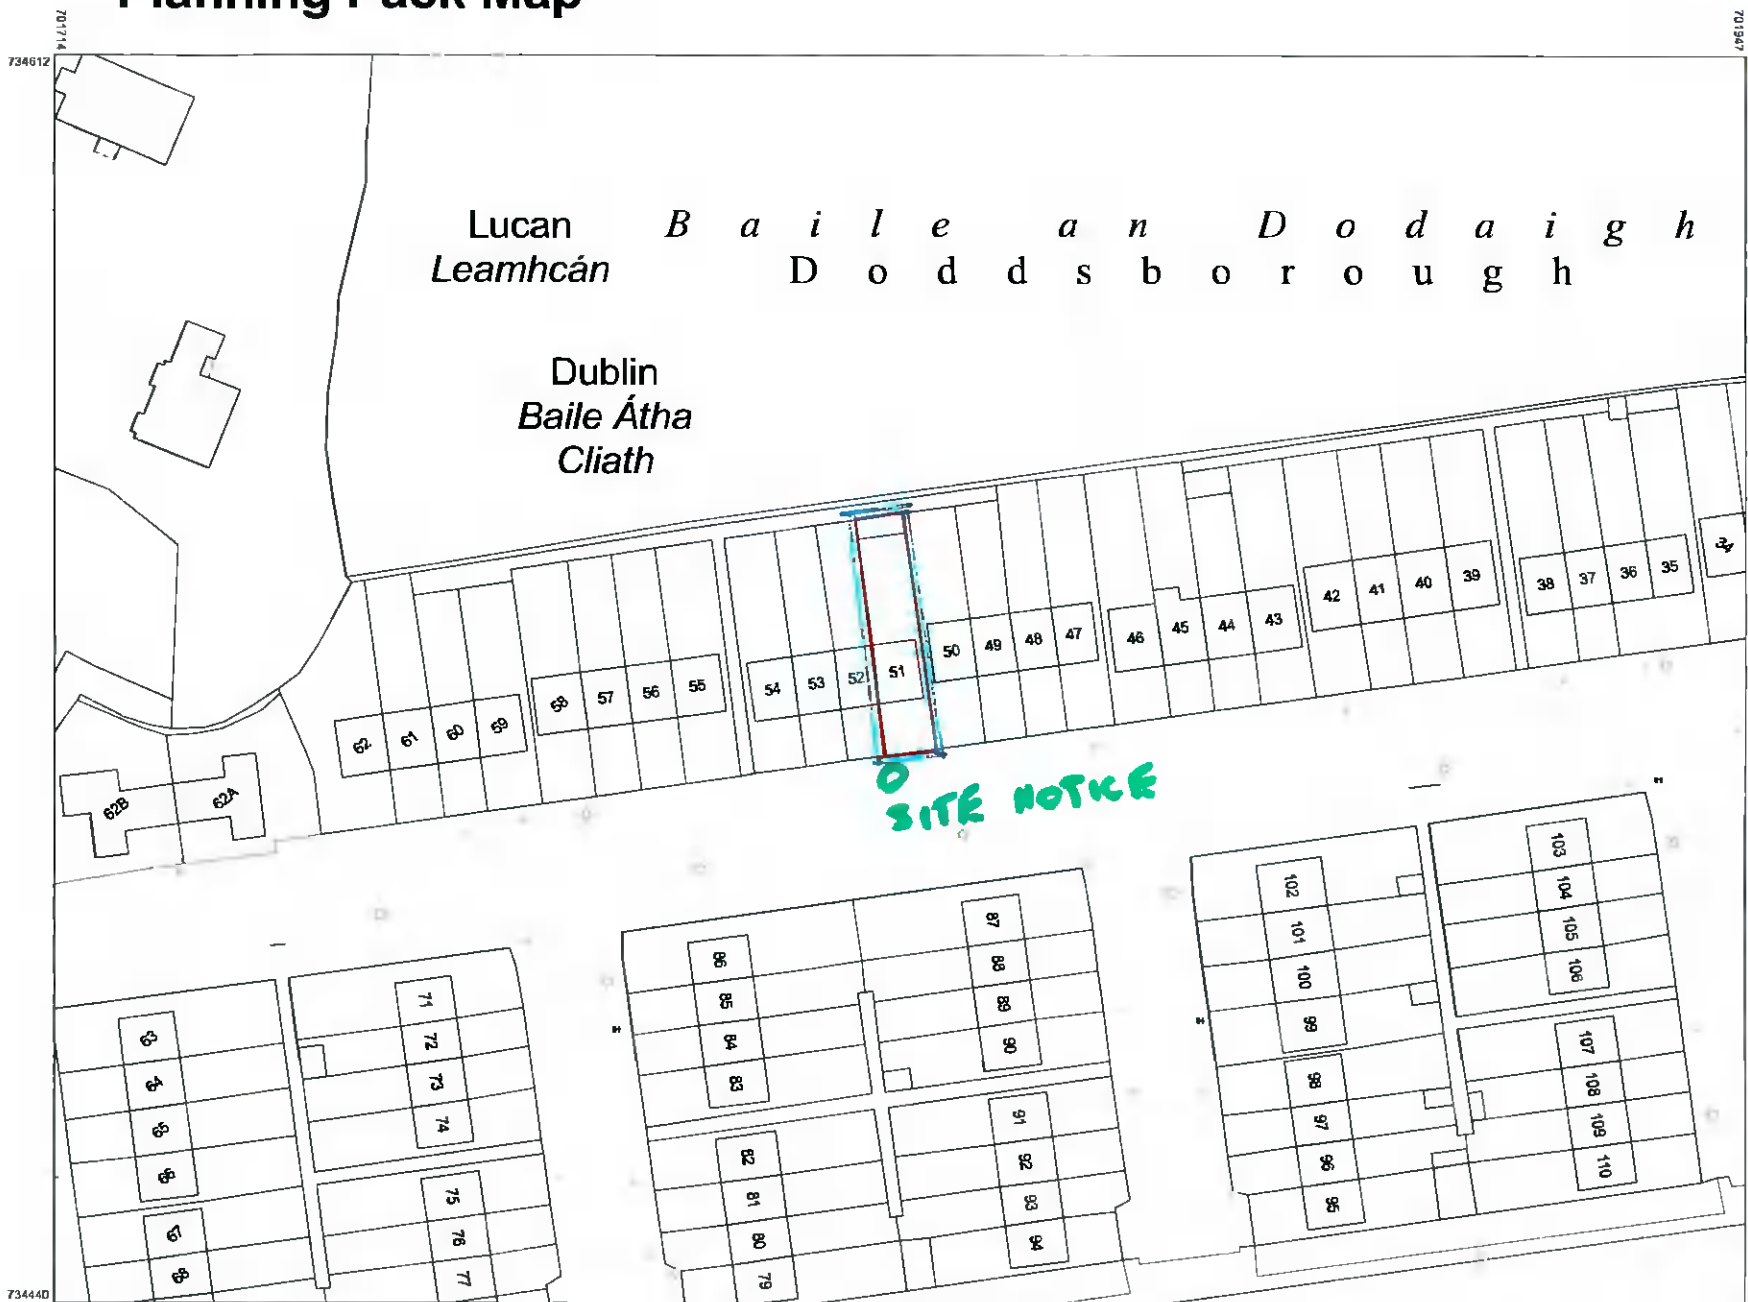

Planning Pack Map

CENTRE COORDINATES:
ITM 701831,734526

PUBLISHED: 25/01/2022
ORDER NO.: 50245676_1

MAP SERIES: 1:1,000
MAP SHEETS: 3260-03

COMPILED AND PUBLISHED BY:
Ordnance Survey Ireland,
Phoenix Park,
Dublin 8,
Ireland.

The representation on this map
of a road, track or footpath
is not evidence of the existence
of a right of way.

Ordnance Survey maps
never show legal property
boundaries, nor do they
show ownership of
physical features

Site Location Map

CENTRE COORDINATES:
ITM 701831,734526

PUBLISHED: 25/01/2022
ORDER NO.: 50245676_1

MAP SERIES: 6 Inch Raster
MAP SHEETS: DN017, KE011, MH053+053A

COMPILED AND PUBLISHED BY:
Ordnance Survey Ireland,
Phoenix Park,
Dublin 8,
Ireland

The representation on this map
of a road, track or footpath
is not evidence of the existence
of a right of way

Ordnance Survey maps
never show legal property
boundaries, nor do they
show ownership of
physical features