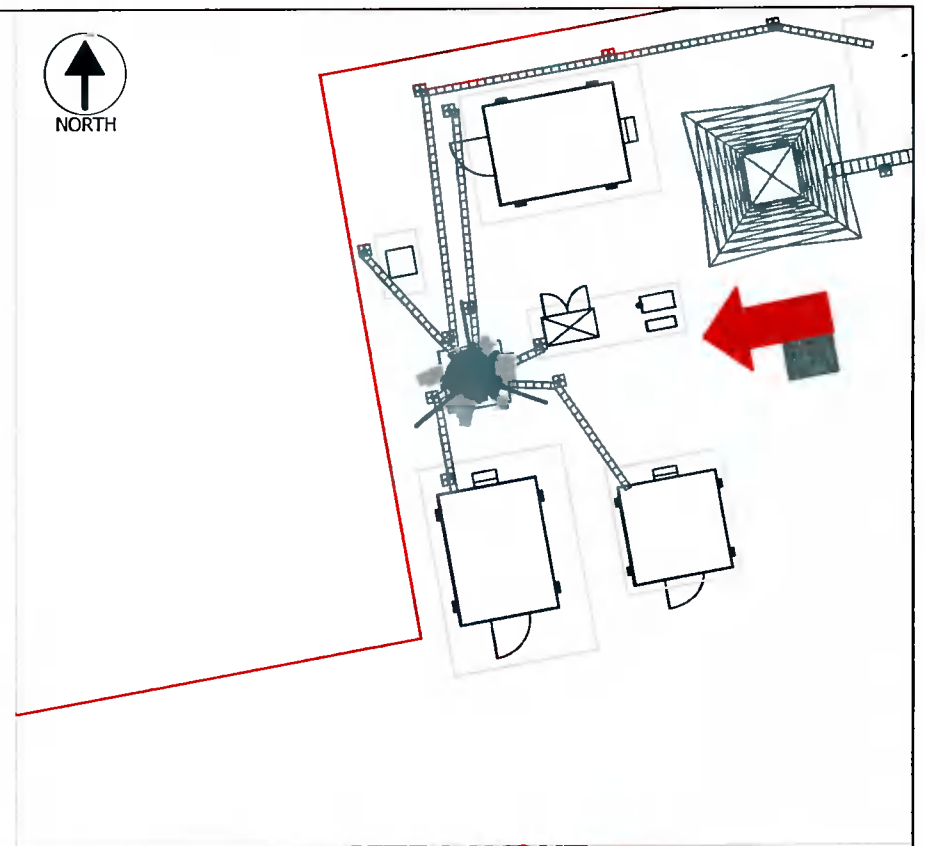

NOTES:

1. Positioning/Orientation of dishes & antennae may vary in accordance with transmission requirements
2. Current orientation shown for illustration purposes only

**SITE LAYOUT
(NOT TO SCALE)**

VIEW B

EQUIPMENT INFORMATION

EQUIP. No.	TYPE	LENGTH or ϕ	HEIGHT TO CENTRE
A-1,A-2 A-3	PANEL ANTENNAE	1300mm	16.4m
A-4,A-5 A-6	PANEL ANTENNAE	1600mm	20.4m
A-7,A-8, A-9	OMNI ANTENNAE	3000mm	25.0m
D-1	DISH	300mm	20.1m
D-2	DISH	600mm	22.1m
D-3	DISH	300mm	21.7m
D-4	DISH	300mm	19.2m
D-5	DISH	600mm	18.3m
D-6	DISH	300mm	18.3m
D-7	DISH	300mm	18.0m
D-8	DISH	600mm	22.1m
D-9	DISH	300mm	19.3m