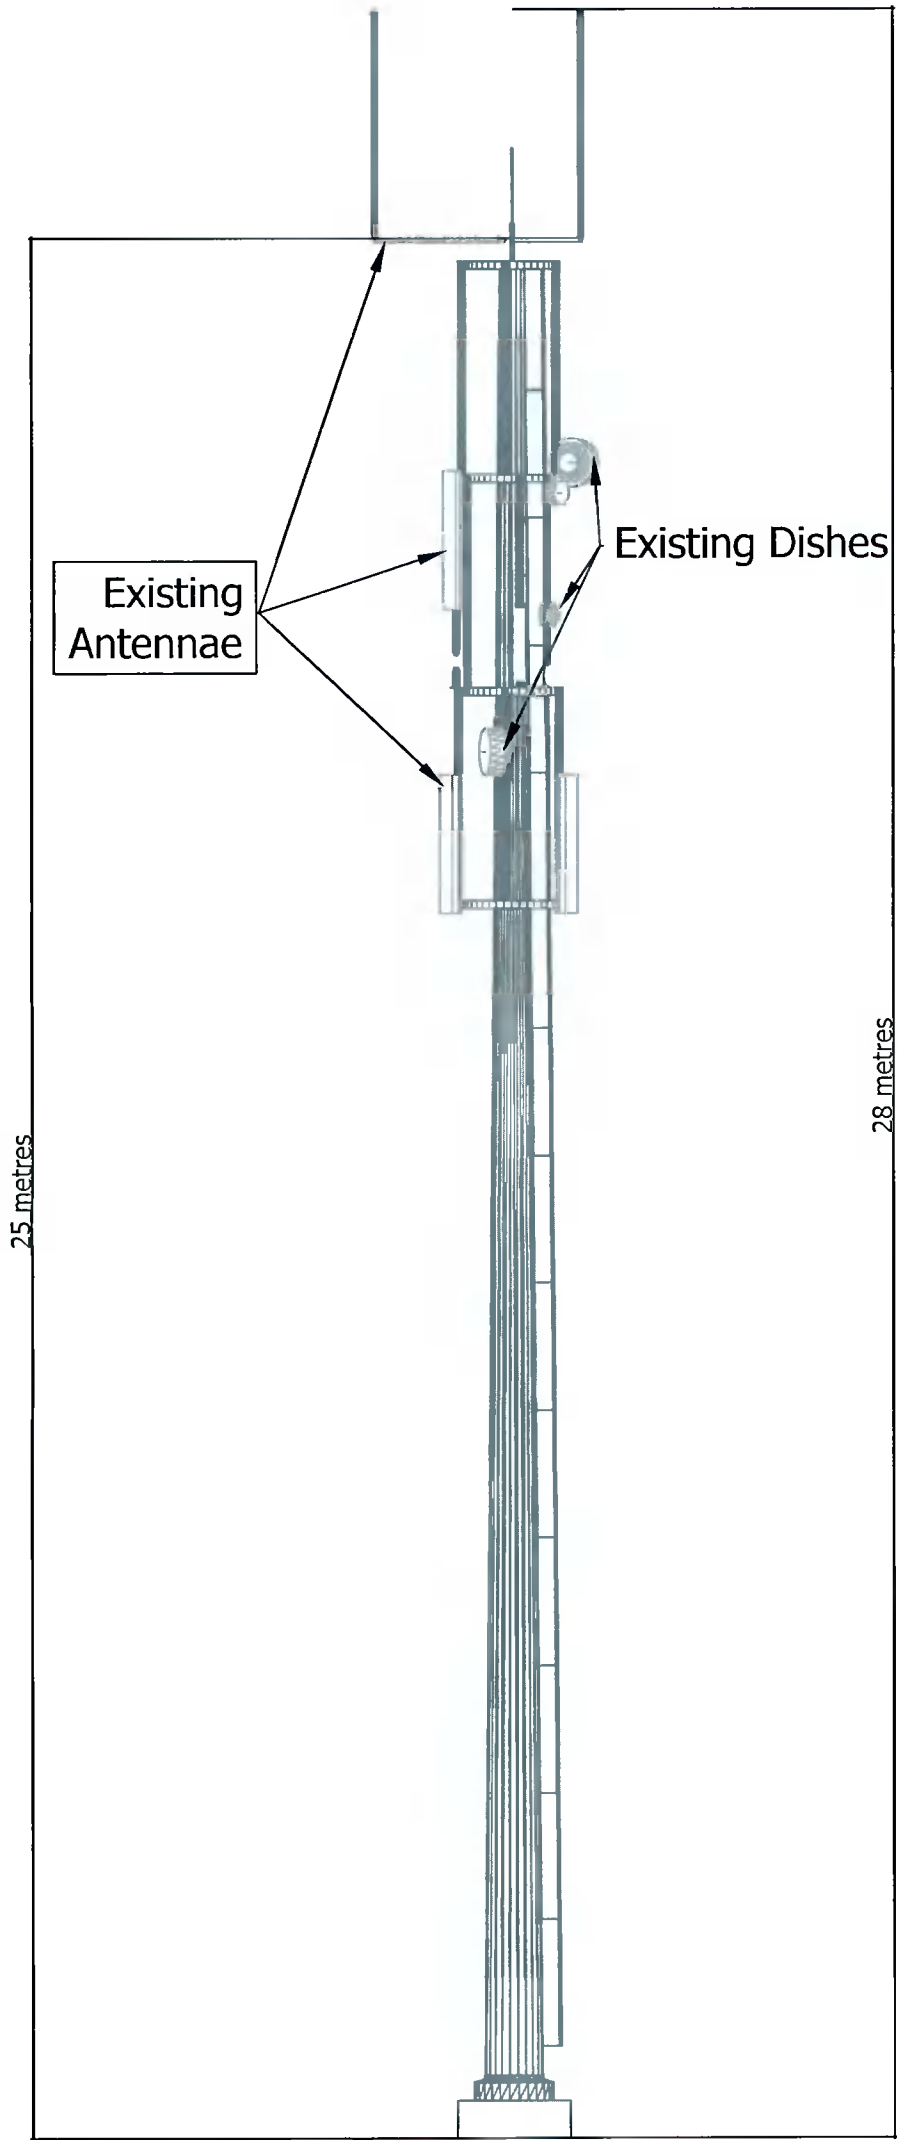

NOTES:

1. Positioning/Orientation of dishes & antennae may vary in accordance with transmission requirements
2. Current orientation shown for illustration purposes only

**SITE LAYOUT
(NOT TO SCALE)**

VIEW A

EQUIPMENT INFORMATION

EQUIP. No.	TYPE	LENGTH or ϕ	HEIGHT TO CENTRE
A-1,A-2 A-3	PANEL ANTENNAE	1300mm	16.4m
A-4,A-5 A-6	PANEL ANTENNAE	1600mm	20.4m
A-7,A-8, A-9	OMNI ANTENNAE	3000mm	25.0m
D-1	DISH	300mm	20.1m
D-2	DISH	600mm	22.1m
D-3	DISH	300mm	21.7m
D-4	DISH	300mm	19.2m
D-5	DISH	600mm	18.3m
D-6	DISH	300mm	18.3m
D-7	DISH	300mm	18.0m
D-8	DISH	600mm	22.1m
D-9	DISH	300mm	19.3m

ESB Telecoms Ltd.
27 Lwr. Fitzwilliam
Street
Dublin 2
Ph: 01-7027051
Fax: 01-6388218

REV.	DATE	DESCRIPTION	CHK	APP

ESB Telecoms Ltd. compound,
Nangor Road,
Clondalkin,
Dublin 22.

Height:	25 m	Drawn By:	N. Fitzpatrick
Type:	Monopole	Issue Date:	02 - 02 - 2021
Colour:	Grey	Drawing No:	Nangor Road_PI_06
ESB Ref:	Varied	App App by:	N. Fitzpatrick
Scale:	1:100 (Vertically)	Title:	Nangor Road_ View A