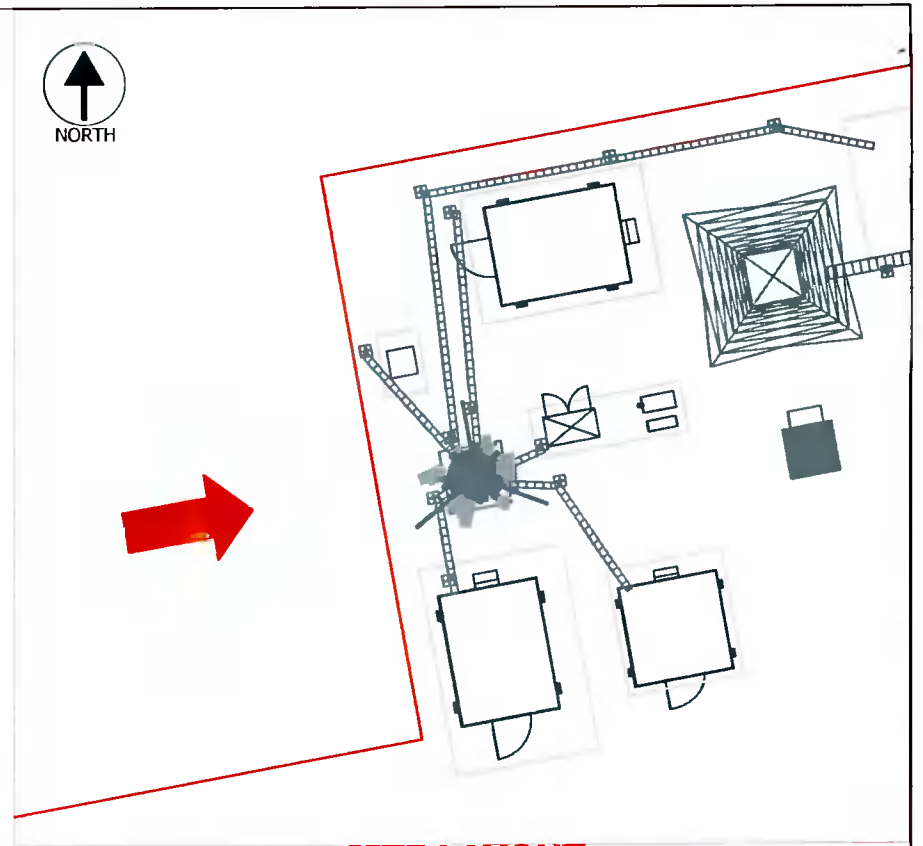

NOTES:

1. Positioning/Orientation of dishes & antennae may vary in accordance with transmission requirements
2. Current orientation shown for illustration purposes only

**SITE LAYOUT
(NOT TO SCALE)**

VIEW A

EQUIPMENT INFORMATION

EQUIP. No.	TYPE	LENGTH or ϕ	HEIGHT TO CENTRE
A-1,A-2 A-3	PANEL ANTENNAE	1300mm	16.4m
A-4,A-5 A-6	PANEL ANTENNAE	1600mm	20.4m
A-7,A-8, A-9	OMNI ANTENNAE	3000mm	25.0m
D-1	DISH	300mm	20.1m
D-2	DISH	600mm	22.1m
D-3	DISH	300mm	21.7m
D-4	DISH	300mm	19.2m
D-5	DISH	600mm	18.3m
D-6	DISH	300mm	18.3m
D-7	DISH	300mm	18.0m
D-8	DISH	600mm	22.1m
D-9	DISH	300mm	19.3m