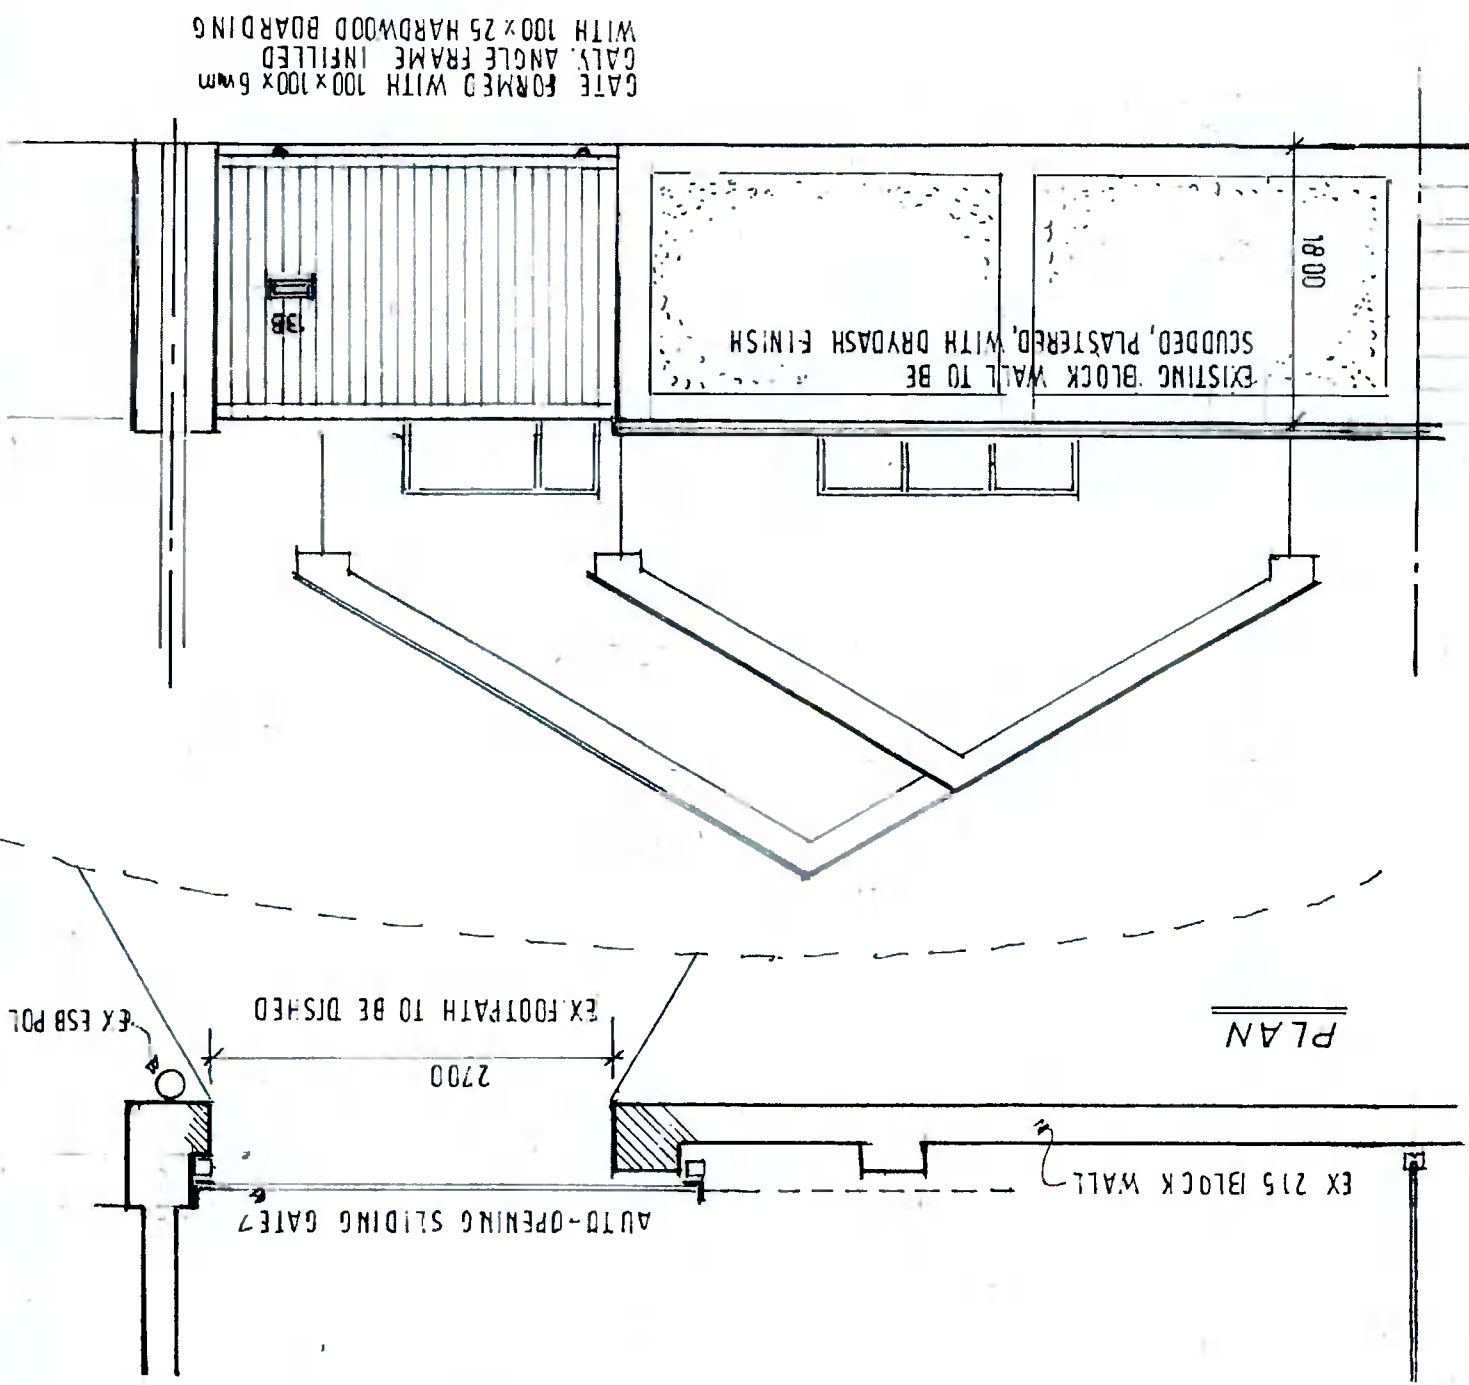

Title: SITE LAYOUT • DRAINAGE LEVELS

Date: 04/7/2021 Scale: 1:500 Status: DROWN ED Drawing No: W07 - 01A

REV A - REAR GARDEN DIMENSION ADDED - 23/02/22

Date: Feb 2022 Scale: 1:50 Status: Drawn, ED Drawing No: W07-03