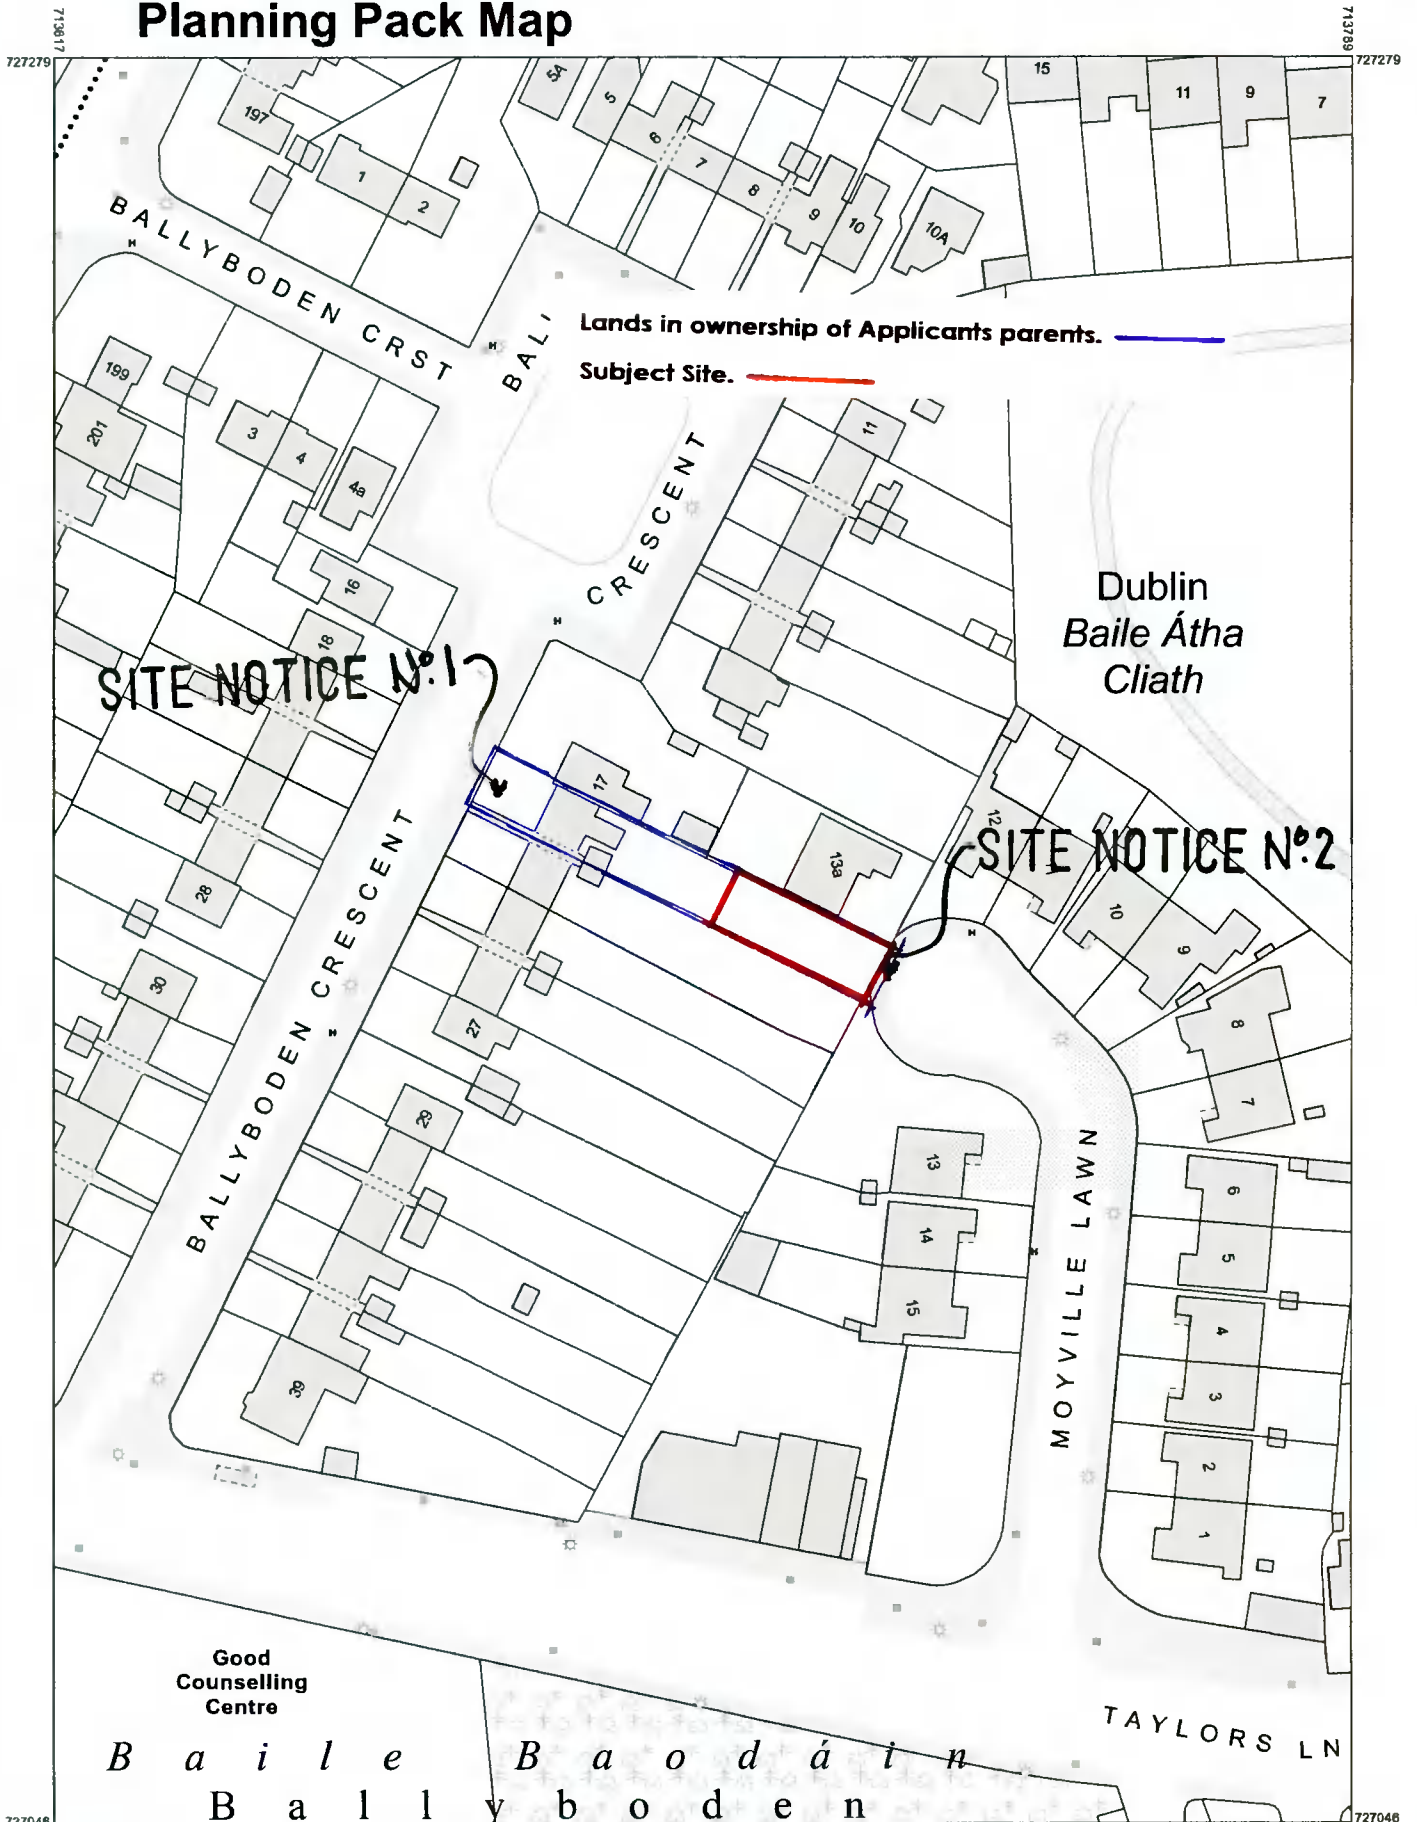

# Planning Pack Map

Lands in ownership of Applicants parents. ——— (blue line)  
 Subject Site. ——— (red line)

Dublin  
 Baile Átha  
 Cliath

SITE NOTICE N°1

SITE NOTICE N°2

Good  
 Counselling  
 Centre

B a i l e B a o d á i n  
 B a l l y b o d e n

OUTPUT SCALE: 1:1,000

CENTRE  
 COORDINATES:  
 ITM 713703,727163

PUBLISHED: 17/01/2022  
 ORDER NO.: 50244039\_1  
 MAP SERIES: 1:1,000  
 1:1,000

CAPTURE RESOLUTION:  
 The map objects are only accurate to the resolution at which they were captured. Output scale is not indicative of data capture scale. Further information is available at: <http://www.osi.ie>; search 'Capture Resolution'  
 LEGEND: <http://www.osi.ie>; search 'Large Scale Legend'

Ordnance Survey maps never show legal property boundaries, nor do they show ownership of physical features.

© Suirbhéireacht Ordanáis Éireann, 2022  
 © Ordnance Survey Ireland, 2022  
[www.osi.ie/copyright](http://www.osi.ie/copyright)

Unauthorised reproduction infringes Ordnance Survey Ireland and Government of Ireland copyright.

The representation on this map of a road, track or footpath is not evidence of the existence of a right of way.