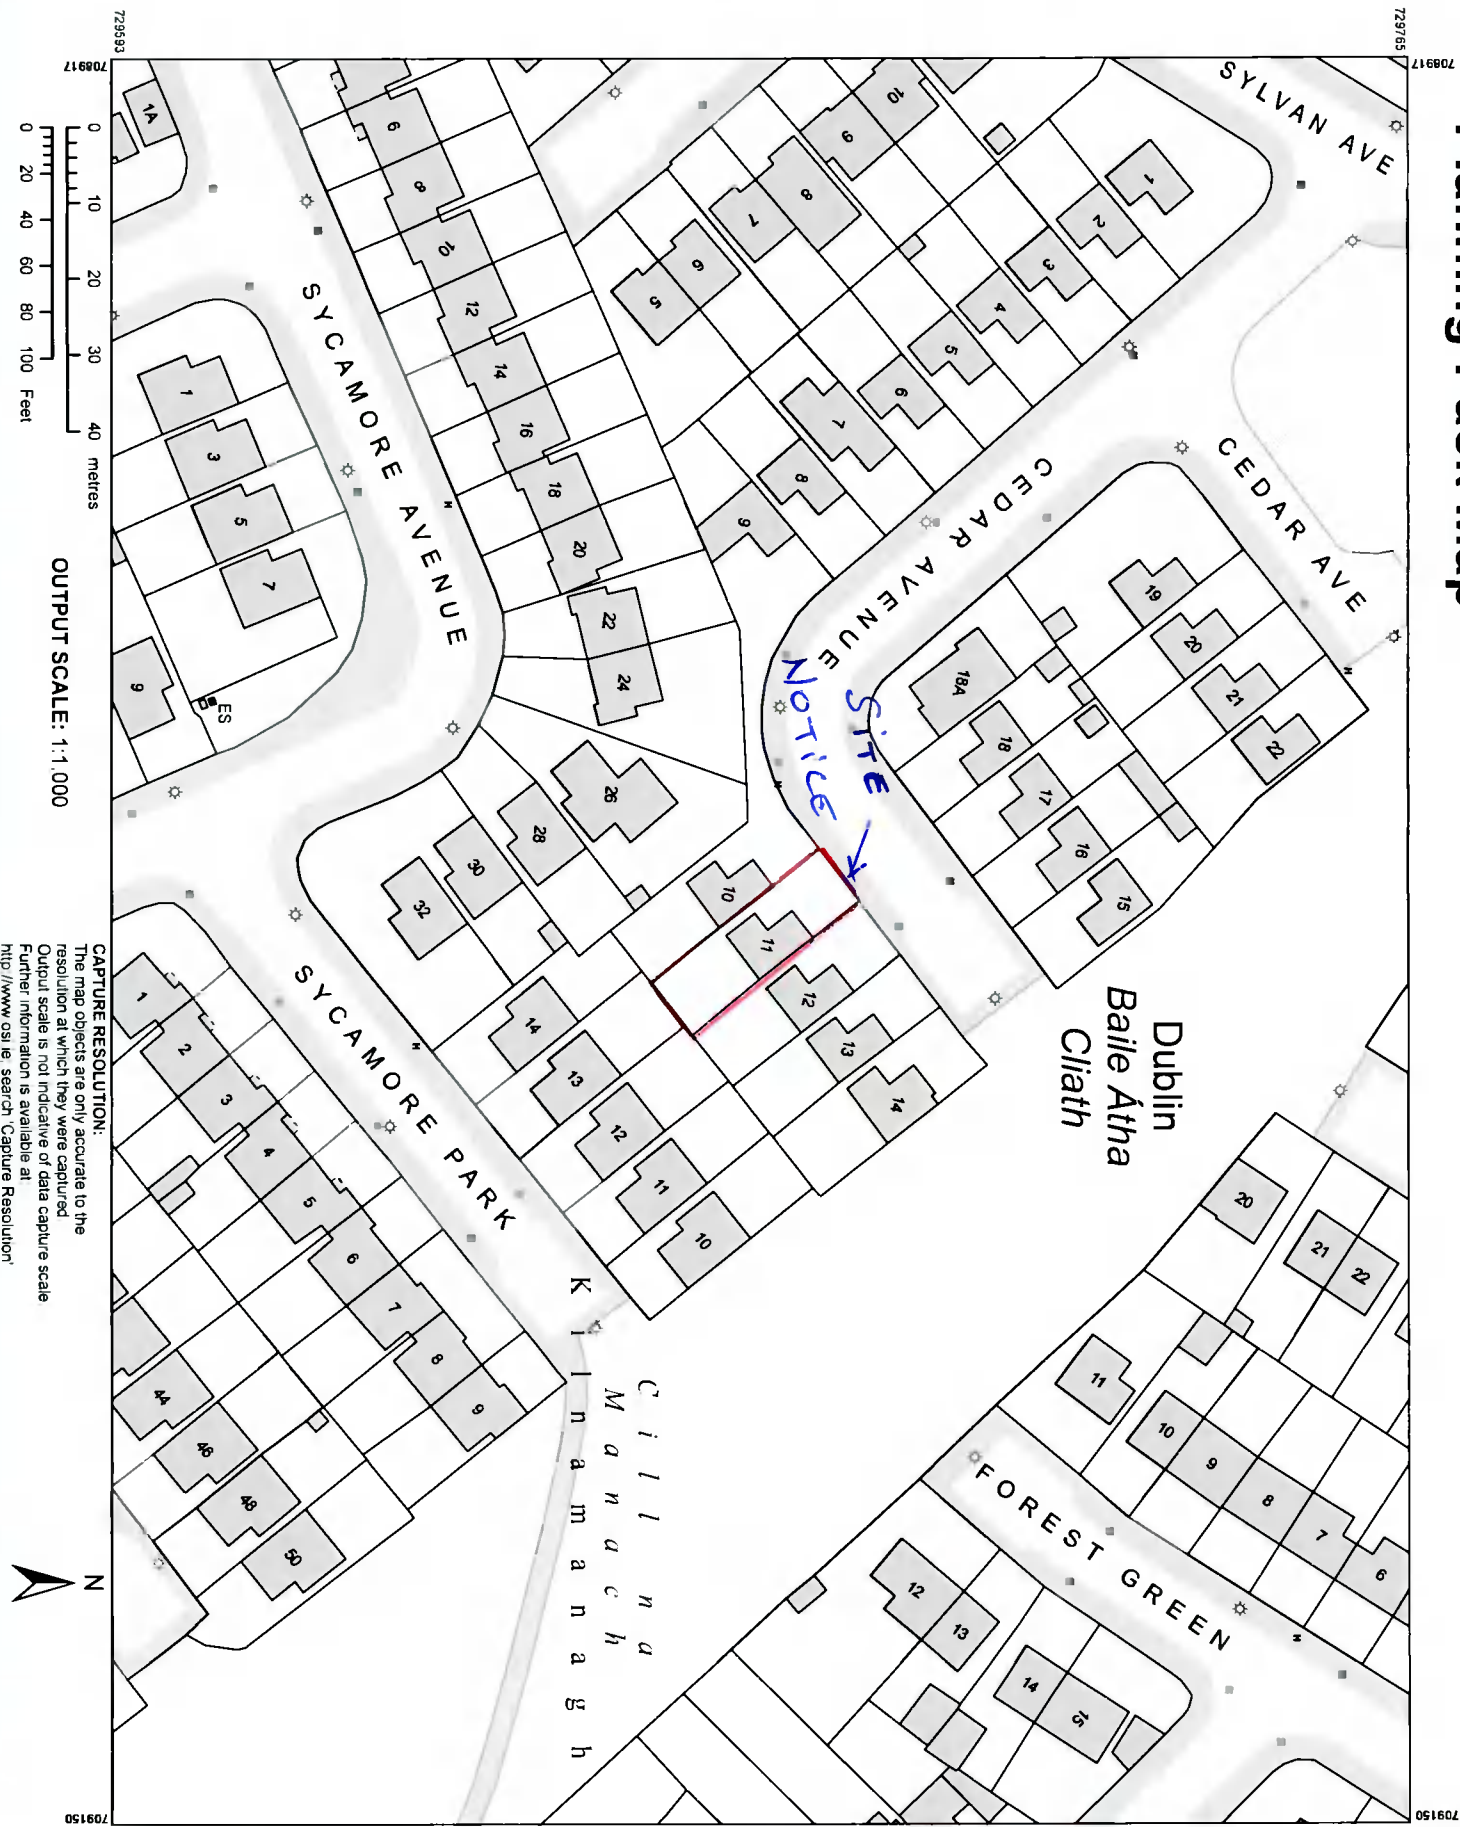

Planning Pack Map

National Mapping Agency

CENTRE COORDINATES:
ITM 709034.729679

PUBLISHED: 24/01/2022
ORDER NO.: 50245317_1

MAP SERIES: MAP SHEETS:
1:1,000 3327-17
1:1,000 3327-22

COMPILED AND PUBLISHED BY:
Ordnance Survey Ireland,
Phoenix Park,
Dublin 8,
Ireland.

The representation on this map
of a road, track or footpath
is not evidence of the existence
of a right of way.

Ordnance Survey maps
never show legal property
boundaries, nor do they
show ownership of
physical features.

© Surbheireacht Ordánais Éireann,
2022
© Ordnance Survey Ireland, 2022
www.osi.ie/copyright

LEGEND:
<http://www.osi.ie>
search 'Large Scale Legend'

OUTPUT SCALE: 1:1,000

CAPTURE RESOLUTION:
The map objects are only accurate to the
resolution at which they were captured.
Output scale is not indicative of data capture scale.
Further information is available at
<http://www.osi.ie>, search 'Capture Resolution'