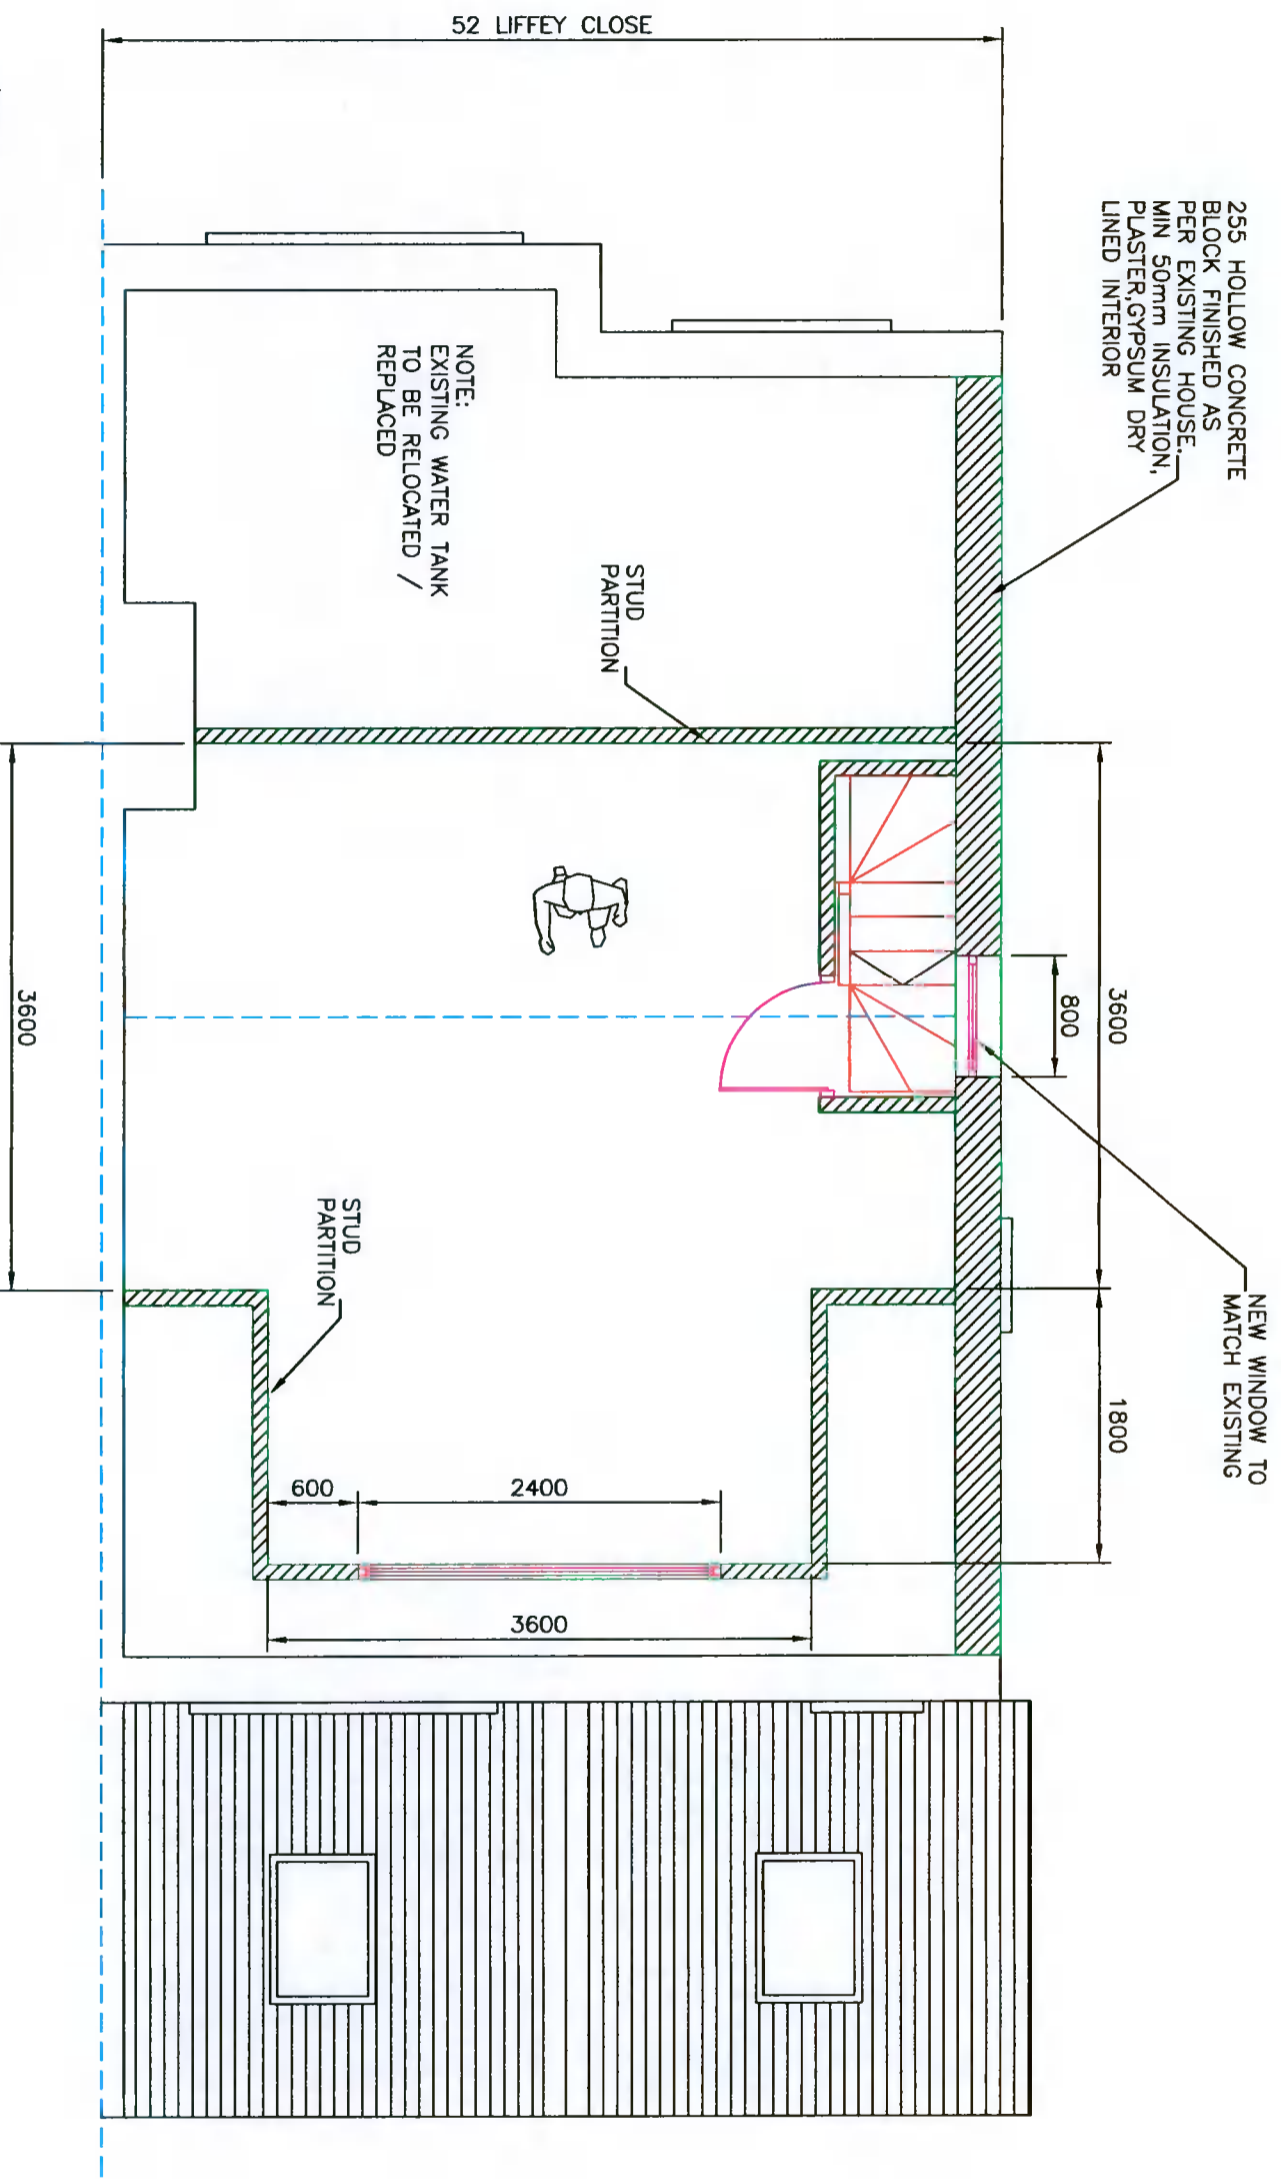

PROPOSED FIRST FLOOR PLAN VIEW

The information contained in this drawing is confidential and must not be divulged to any third party without the written consent of 4bes Design Services.

38 Larkfield Avenue
Lucan
Co. Dublin

No.52 Liffey Close
Liffey Valley Park
Lucan, Co. Dublin

PROPOSED FIRST FLOOR PLAN VIEW

DRAWN	JOHN FORBES , 38 LARKFIELD AVE. , LUCAN, CO. DUBLIN
DATE	Jan 2022
SCALE	1:50 @ A3

Niall and Caragh Bates

LC - 6

PROPOSED ATTIC FLOOR PLAN VIEW

The information contained in this drawing is confidential and must not be divulged to any third party without the written consent of Apes Design Services.

38 Larkfield Avenue
Lucan
Co. Dublin

No.52 Liffey Close
Liffey Valley Park
Lucan, Co. Dublin

PROPOSED ATTIC FLOOR PLAN VIEW

DRAWN	JOHN FORBES , 38 LARKFIELD AVE. , LUCAN, CO. DUBLIN
DATE	Jan 2022
SCALE	1:50 @ A3

Niall and Caragh Bates

LC-7