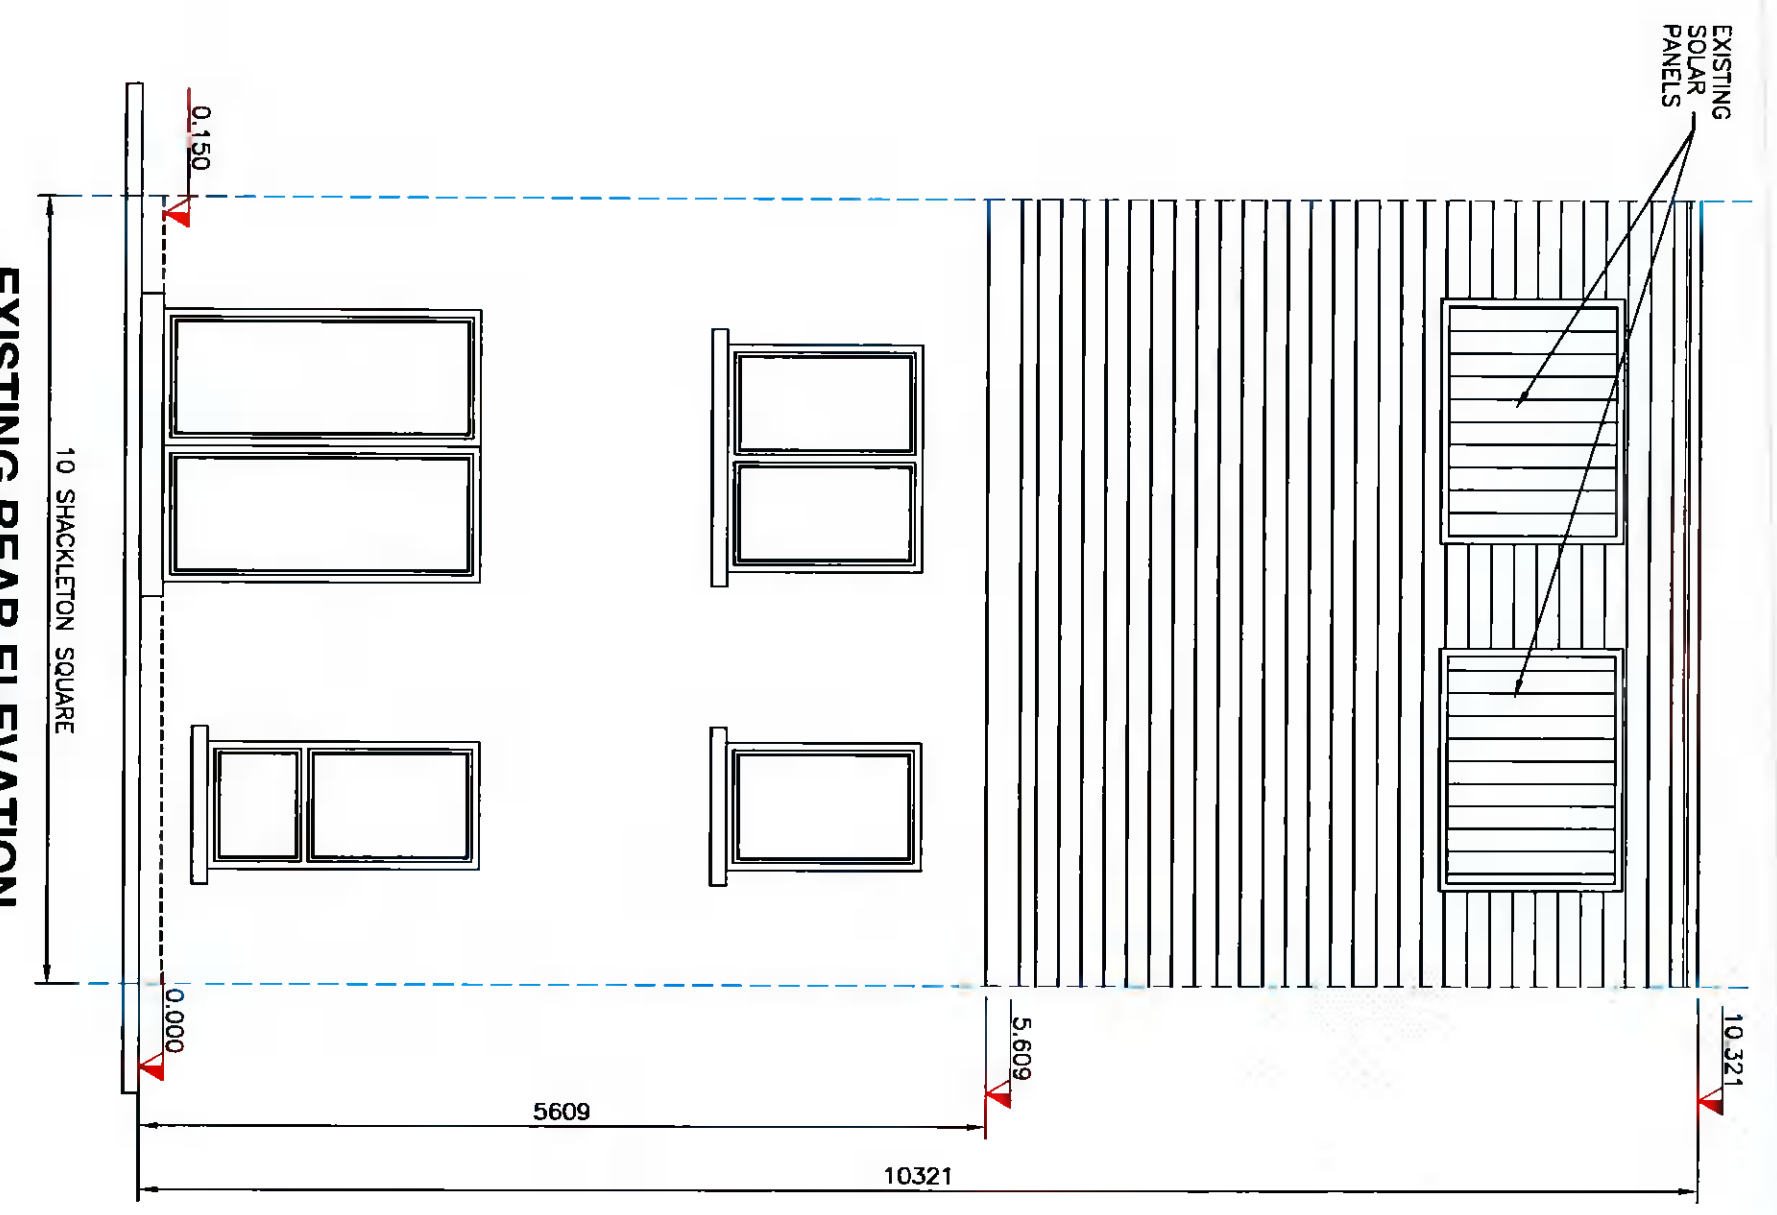

**EXISTING FRONT ELEVATION**

**EXISTING REAR ELEVATION**

The information contained in this drawing is confidential and must not be divulged to any third party without the written consent of Abes Design Services.

38 Larkfield Avenue  
Lucan  
Co. Dublin

10 Shackleton Square,  
Lucan  
Co. Dublin

**EXISTING FRONT AND REAR ELEVATIONS**

DRAWN	JOHN FORBES ,	38 LARKFIELD AVE. , LUCAN, CO. DUBLIN
DATE	Jan 2022	
SCALE	1:50 @ A3	
	Kristina Trufanova and Ilya Trufanov	