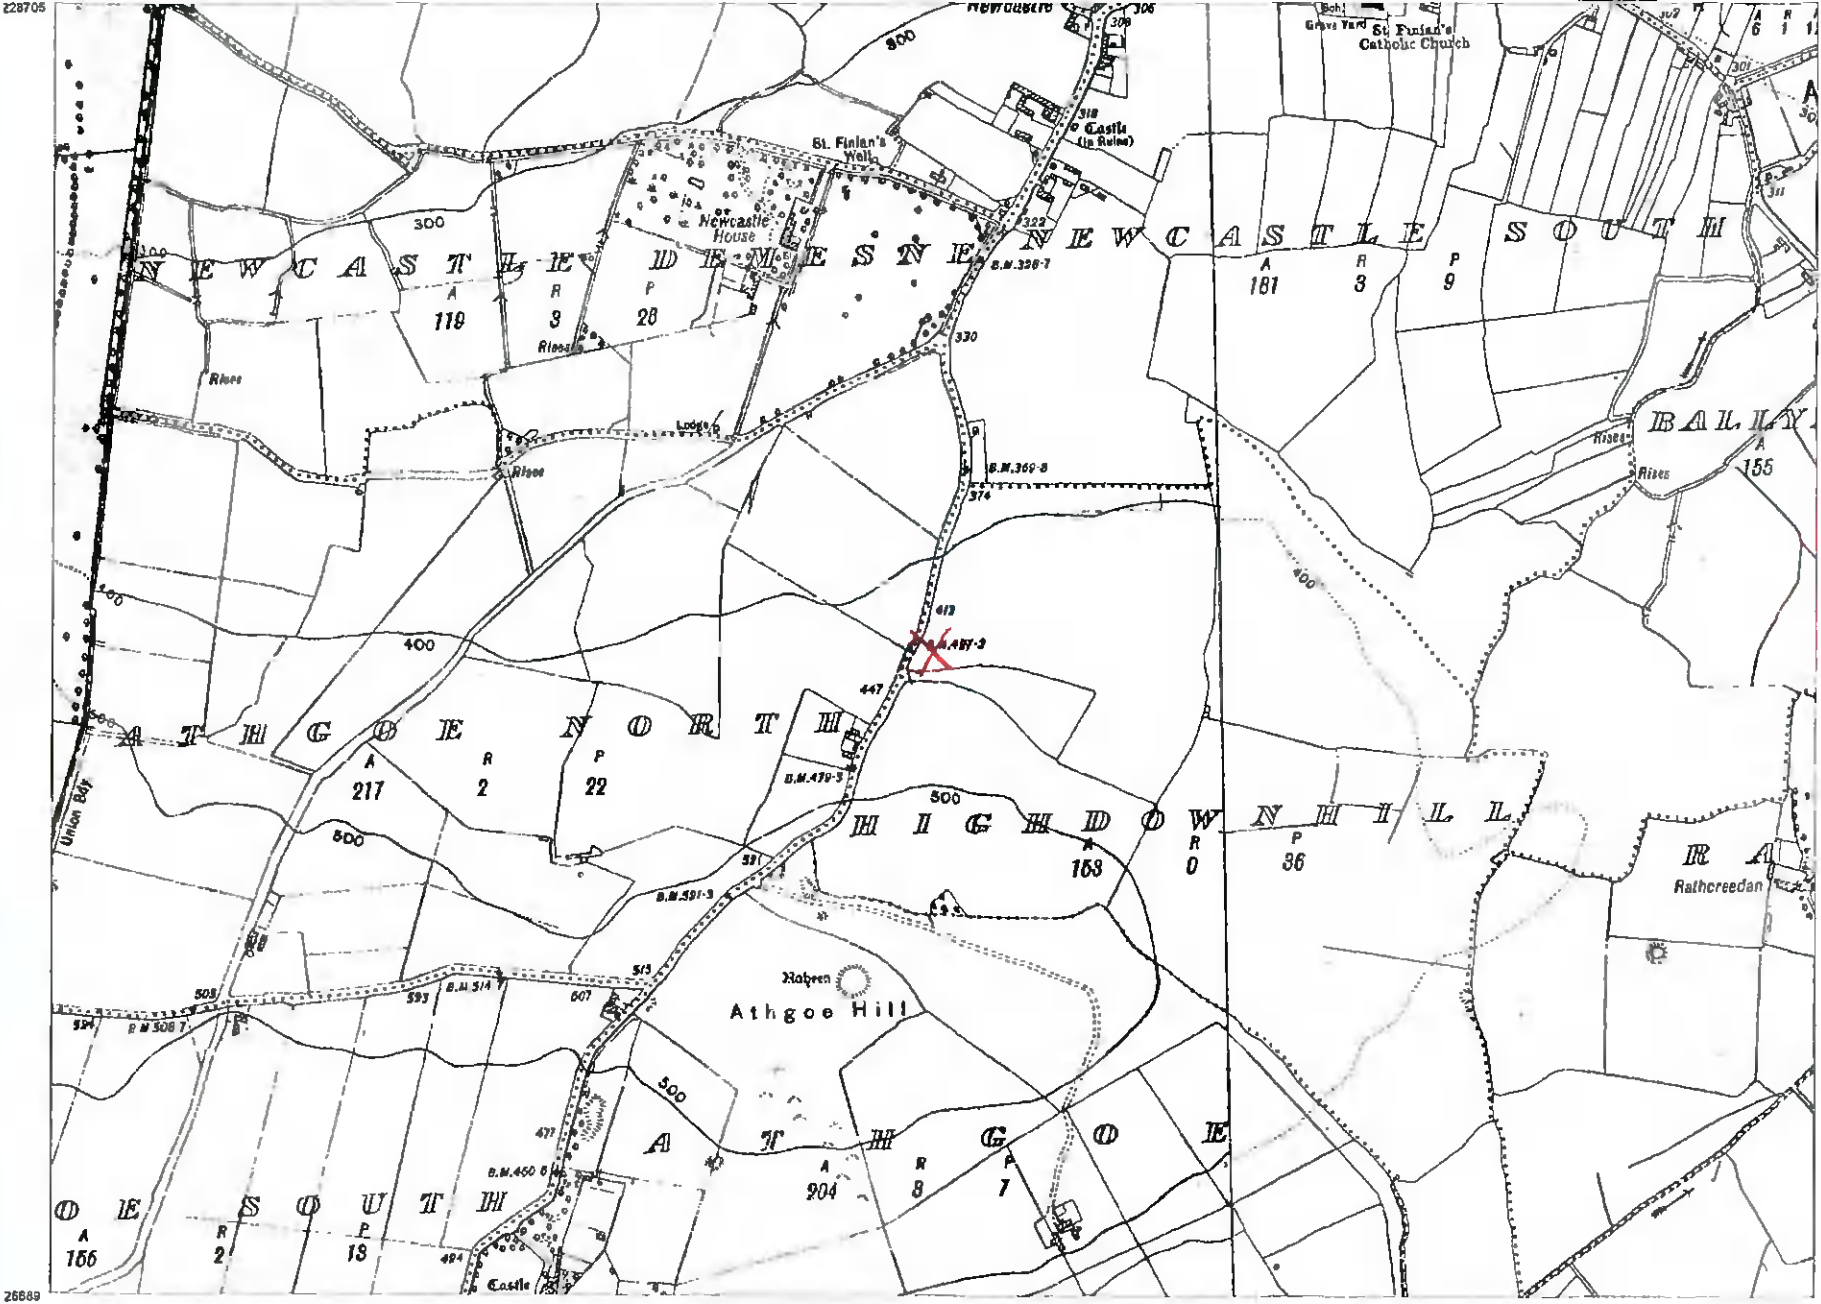

Surveyed 1837-1838
Revised 1908-1937
Levelled 1938

Record PLACE Map

ITM CENTRE PT. COORDS

699282,727825

DESCRIPTION

MAP SHEETS

6 inch
KE015 DN020+02
DN021

Produced by National Map Services,
Unit 7, South Ring Business Park,
Kinsale Road,
Co. Cork
On behalf of Ordnance Survey Ireland,
Phoenix Park, Dublin 8.

Sárionn aitheacht reamhúdarthaíthe cóipeacht
Shuirbhíreacht Ordánas Éireann agus
Rialtas na hÉireann.
Unauthorized reproduction infringes Ordnance
Survey Ireland and Government of Ireland
copyright.

© Suirbhíreacht Ordánas Éireann 2015
© Ordnance Survey Ireland, 2015

Scale:- 1:10,560
Scála:- 1:10,560