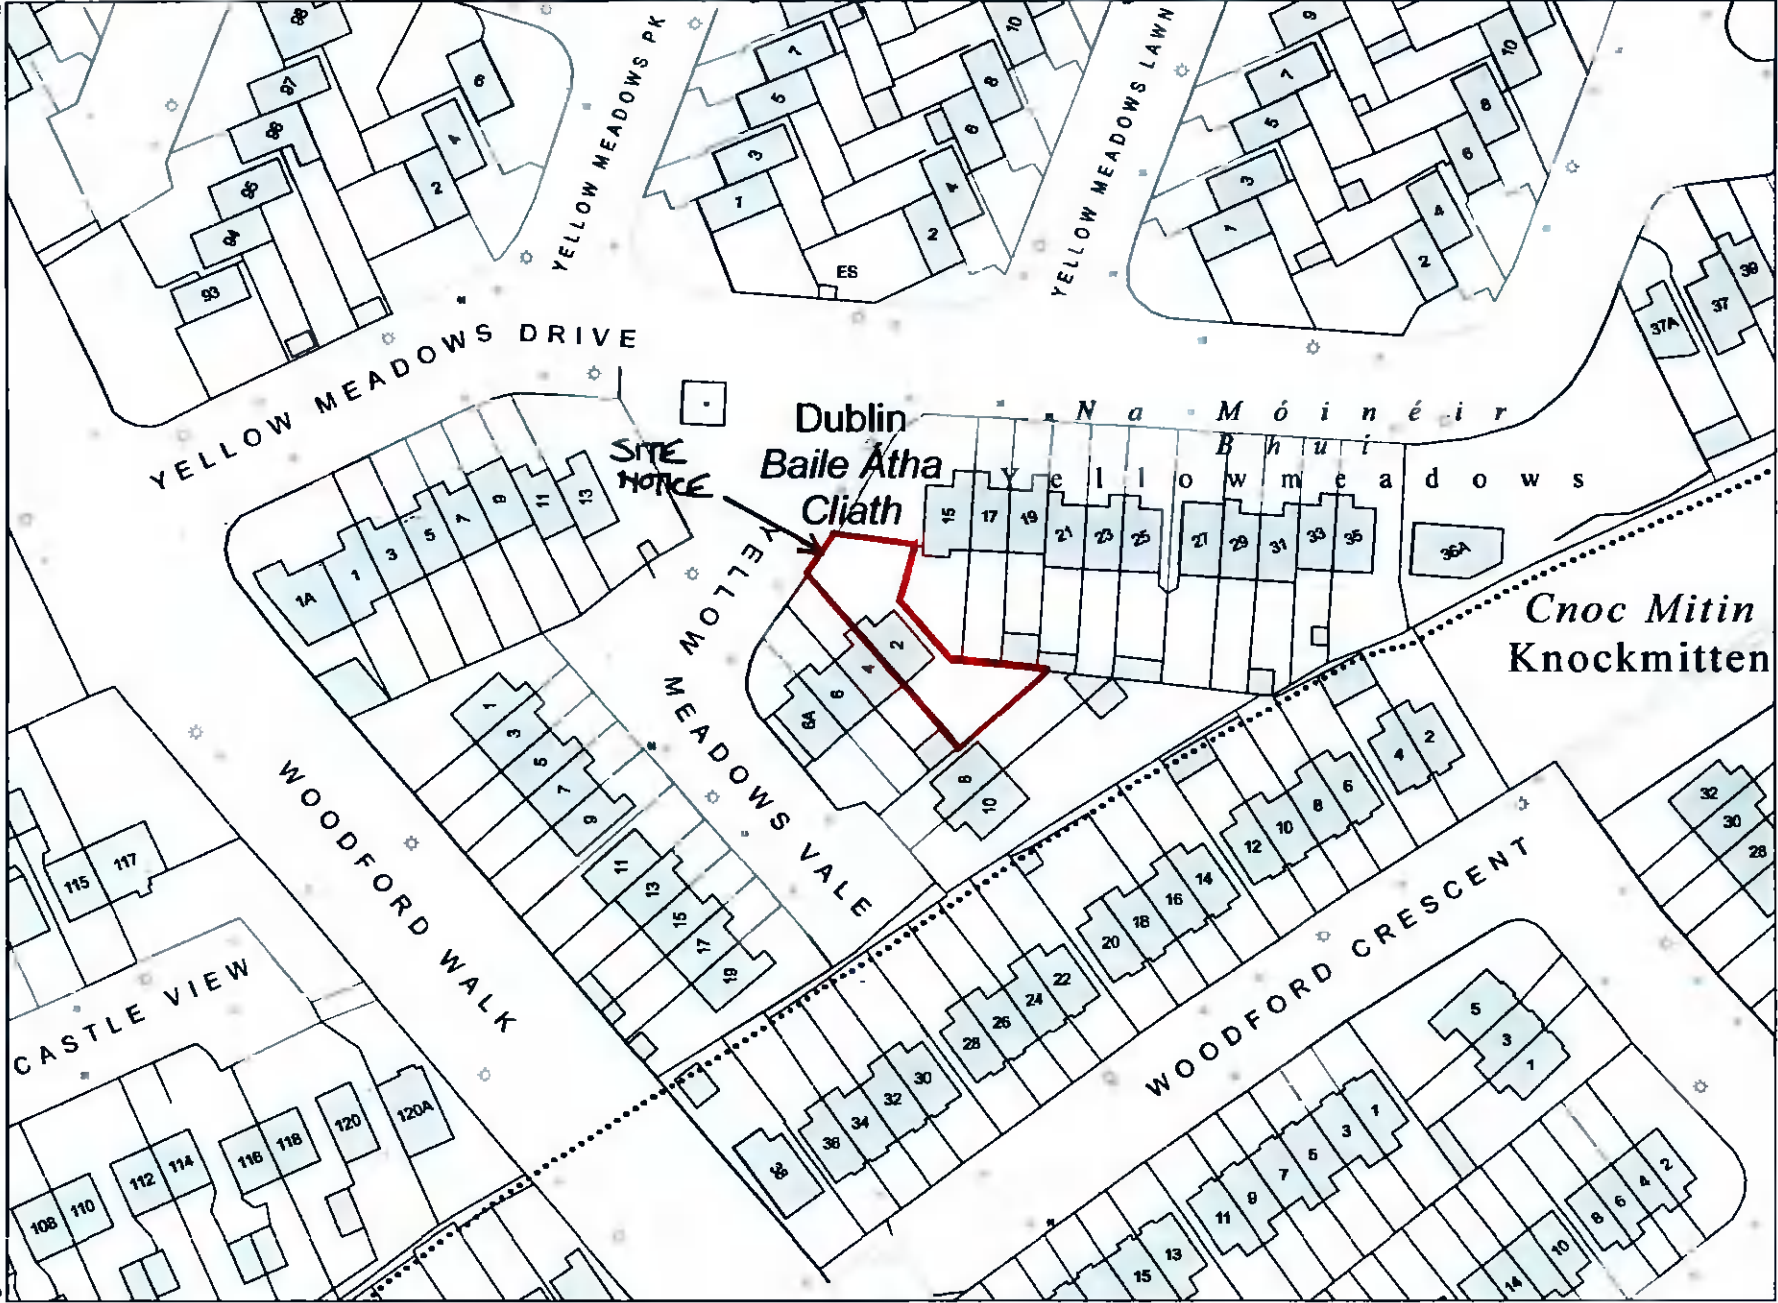

Planning Pack Map

CENTRE COORDINATES:
ITM 707840,731856

PUBLISHED: 02/02/2022
ORDER NO.: 50247481_1

MAP SERIES: 1:1,000
MAP SHEETS: 3326-05, 3327-01

COMPILED AND PUBLISHED BY:
Ordnance Survey Ireland,
Phoenix Park,
Dublin 8,
Ireland.

The representation on this map
of a road, track or footpath
is not evidence of the existence
of a right of way

Ordnance Survey maps
never show legal property
boundaries, nor do they
show ownership of
physical features.

© Suirbhéireacht Ordanáis Éireann,
2022
© Ordnance Survey Ireland, 2022
www.osi.ie/copyright

LEGEND:
<http://www.osi.ie>,
search 'Large Scale Legend'

OUTPUT SCALE: 1:1,000

CAPTURE RESOLUTION:
The map objects are only accurate to the
resolution at which they were captured.
Output scale is not indicative of data capture scale.
Further information is available at:
<http://www.osi.ie>; search 'Capture Resolution'